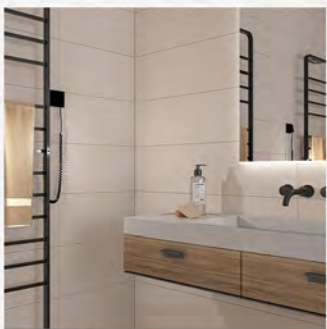

FLORALL DECO
24x48
MATTE
WHITE, BEIGE

GENESIS
12x24, 24x24, 24x48, 48x48
ANTI-SLIP, PAVER
MOSAIC 2x2, HEX 3x3
MATTE
DOVE, COCOA, ASH, STORM

ICON
12x24
MOSAIC 2x2
MATTE
AZUL, VERDE, GRIS, BEIGE

LICEO
12x24, 24x48, 48x48
MOSAIC 2x2, HEX 3x3
MATTE, POLISHED
GREY, BEIGE, IVORY, WHITE