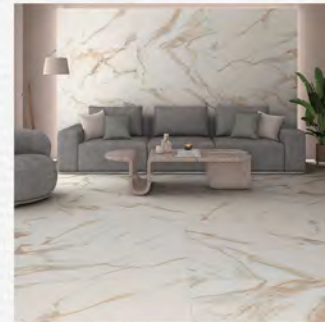

LUMIERE NATURAL
24x48
SATIN