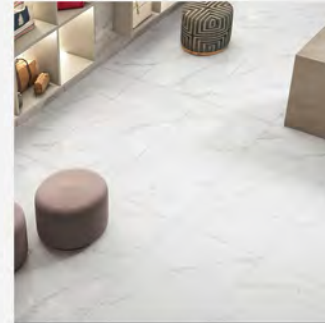

ESSENTIAL WHITE
24x48
POLISHED