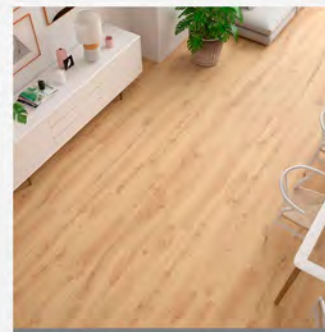

BALOK
8x48
MATTE
COLOR: CENIZA, HAYA, NIEVE, TEKA, TOPO

ALASKA GREY
32x32
POLISHED

ALEXA BIANCO
48x48
MATTE (IN&OUT)

ALFA WOOD GREY
6x24
MATTE

ALGORD
9x48
MATTE (IN&OUT)
COLOR: BEIGE, GREY, NATURAL, WHITE