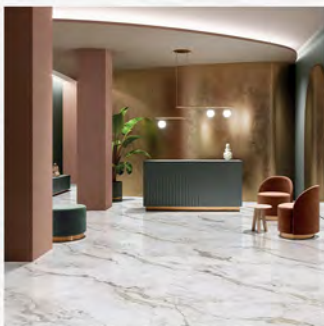

BLAXILL WHITE
12x24, 24x48,
MOSAIC 2x2, HEX 3x3
MATTE, POLISHED