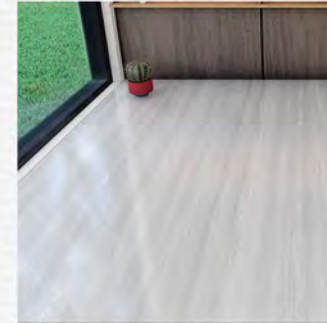

ARCADIA
24x48
SATIN, POLISHED
COLOR: BEIGE, GREY