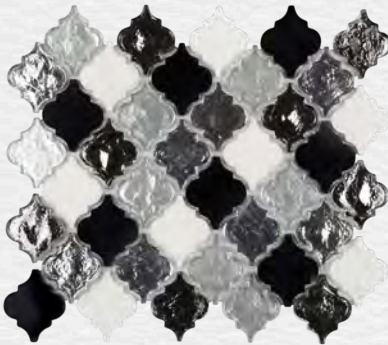

# MOSAIC

WALL

**METALLIC ECLIPSE**

**PERSIAN ARABESQUE**

**MIDNIGHT ARABESQUE**

# MOSAIC

POOL RATED

**HIGH TIDE TEAL**

**ADRIATIC SEAS**