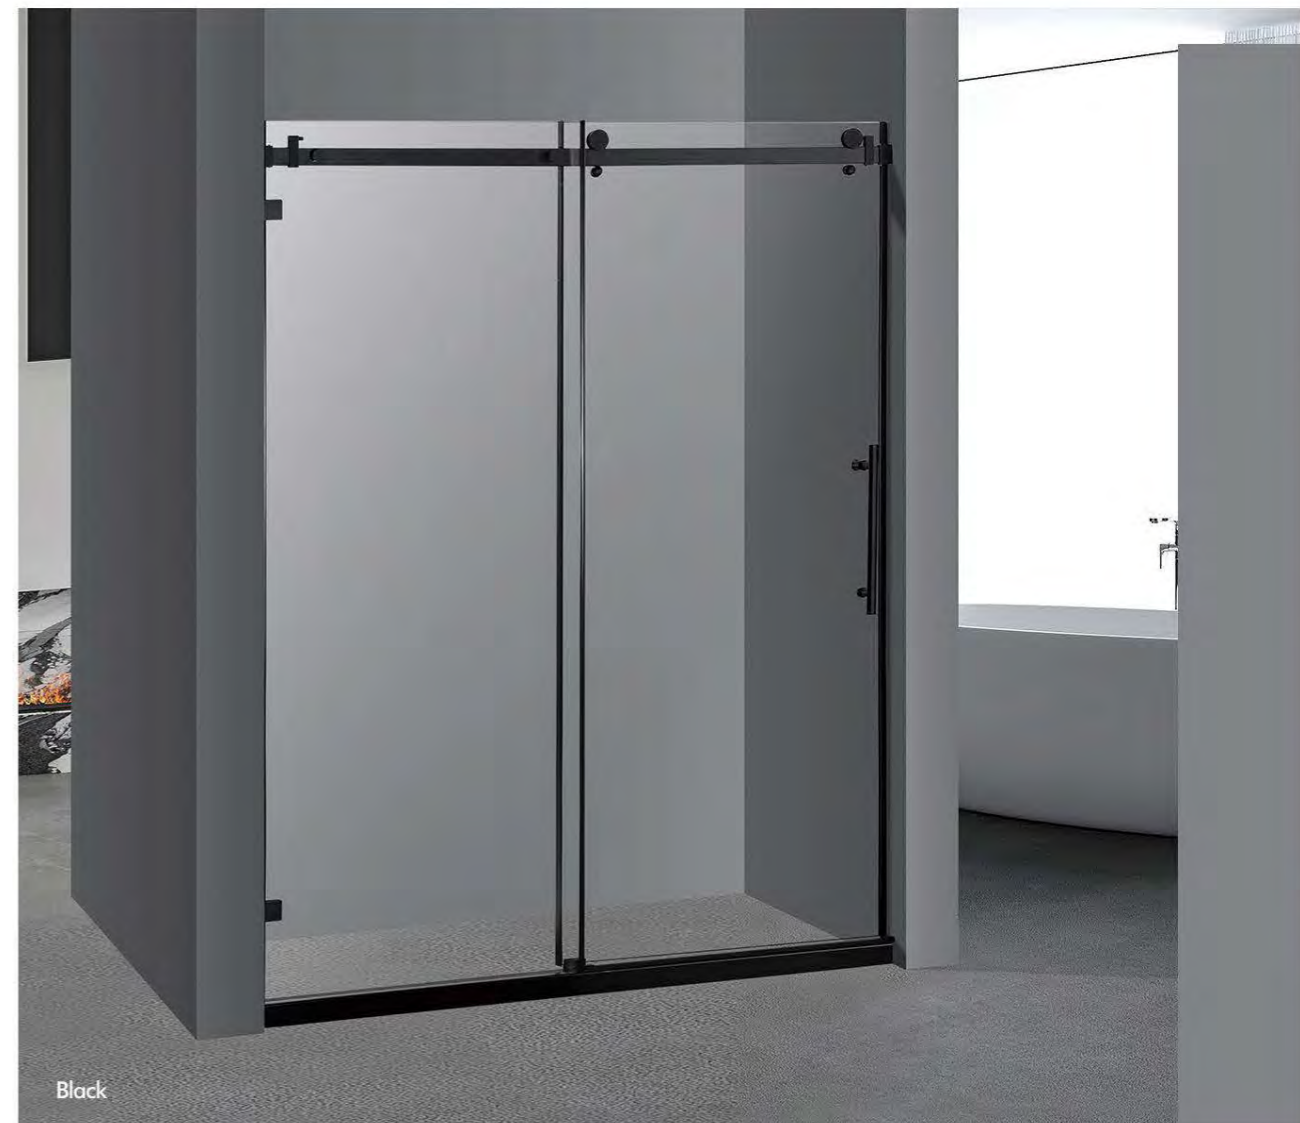

F99

SHOWER DOOR

PF-76

60" x 76"
10mm Clear tempered glass
1 fix 1 sliding door

Brushed nickel

Black

SHOWER SYSTEM

F103