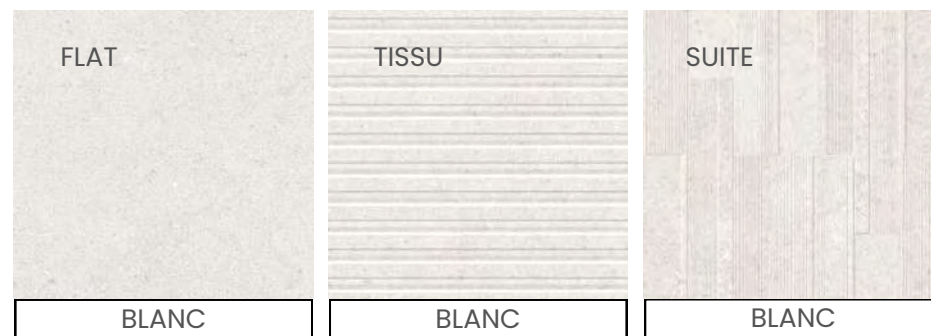

12X24

COLORS

ATELIER

FLAT, SUITE, TISSU-MATTE

SIZES

12X39

COLORS

BARI BEIGE