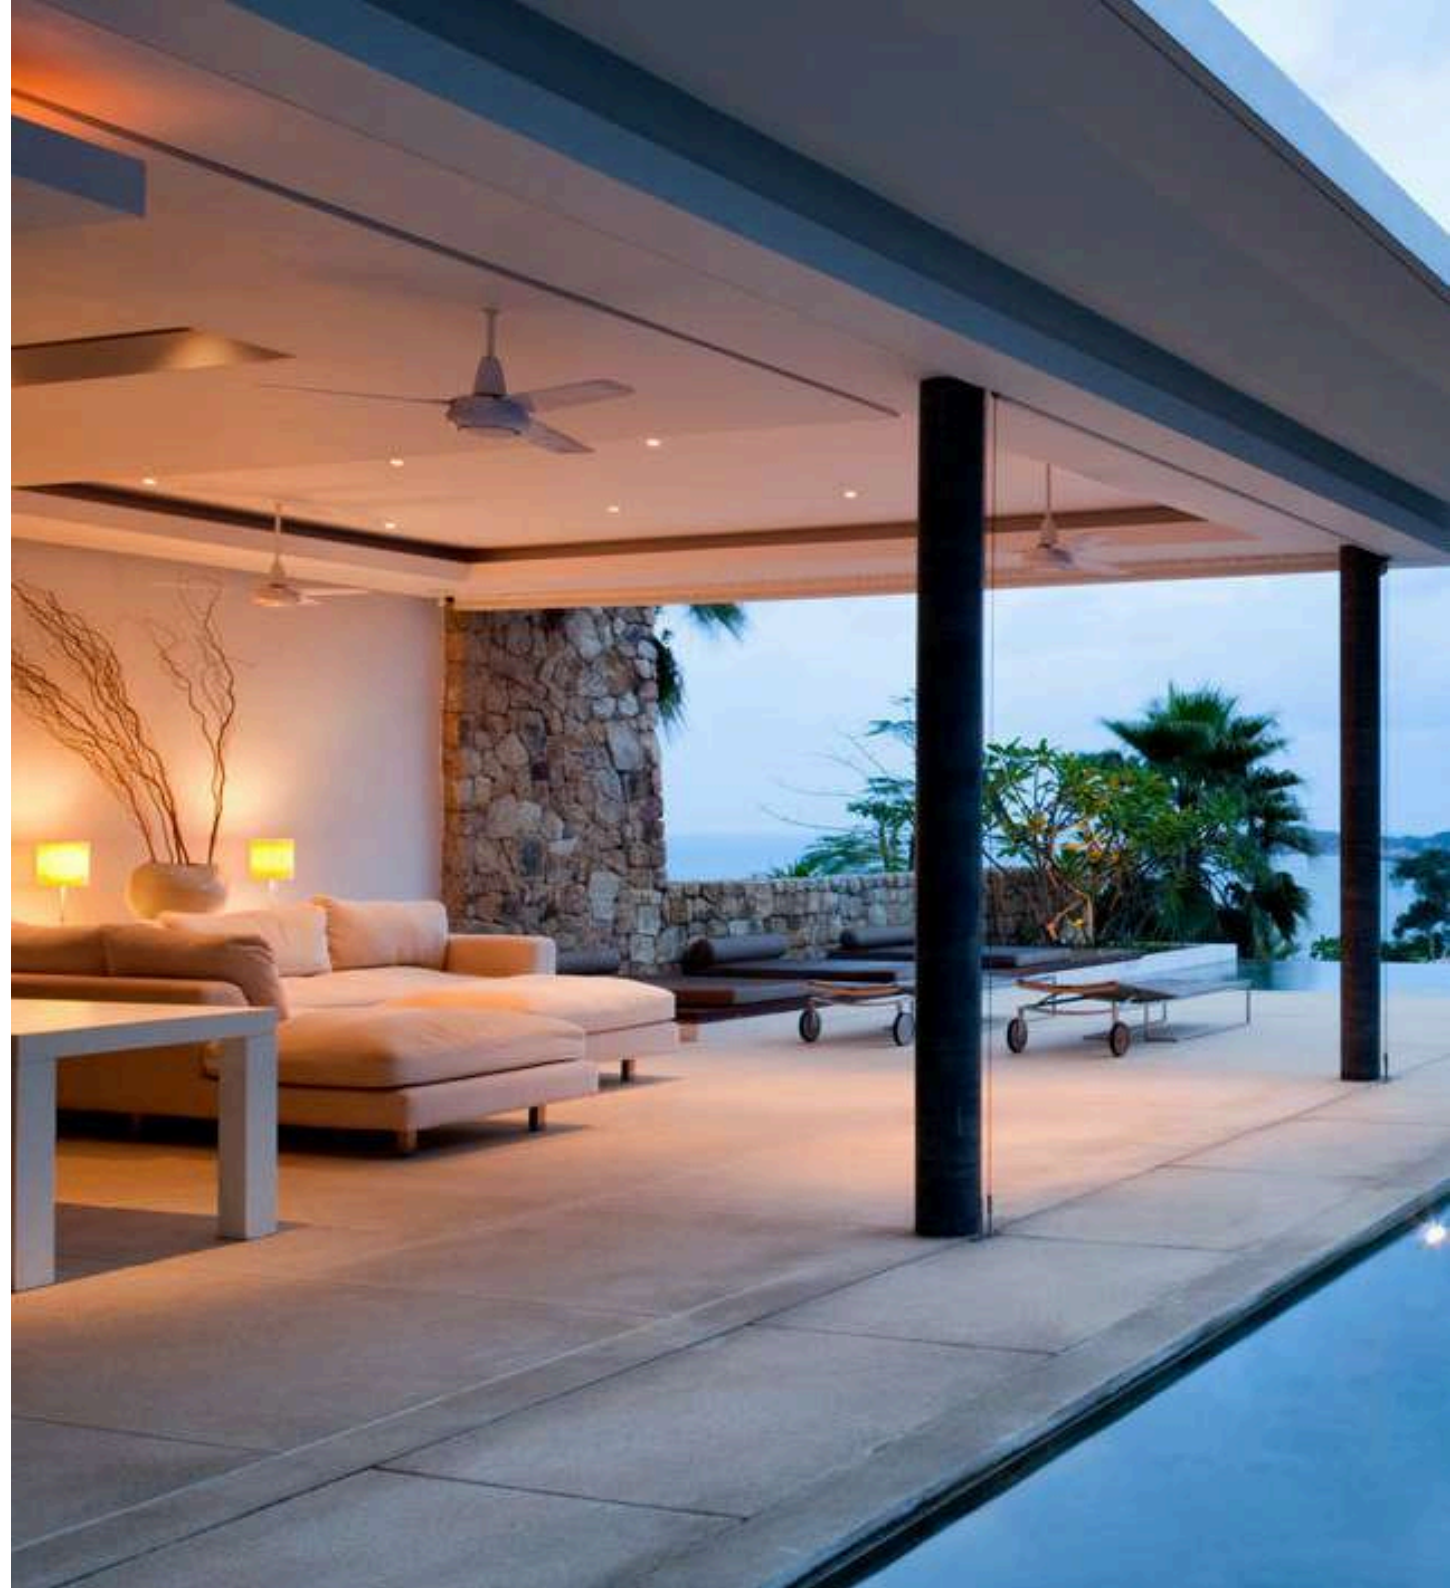

STONHENGE

PORCELAIN-MATTE, ANTI-SLIP

SIZES

32X32

32X64

COLORS