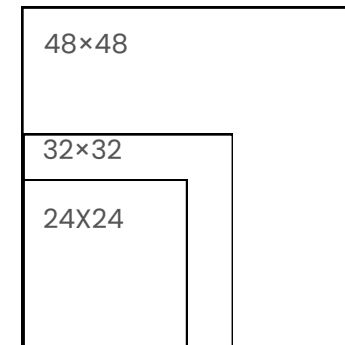

COLORS

CLOTHY

PORCELAIN-POLISHED

SIZES

48×48

24×48

COLORS

GRIS