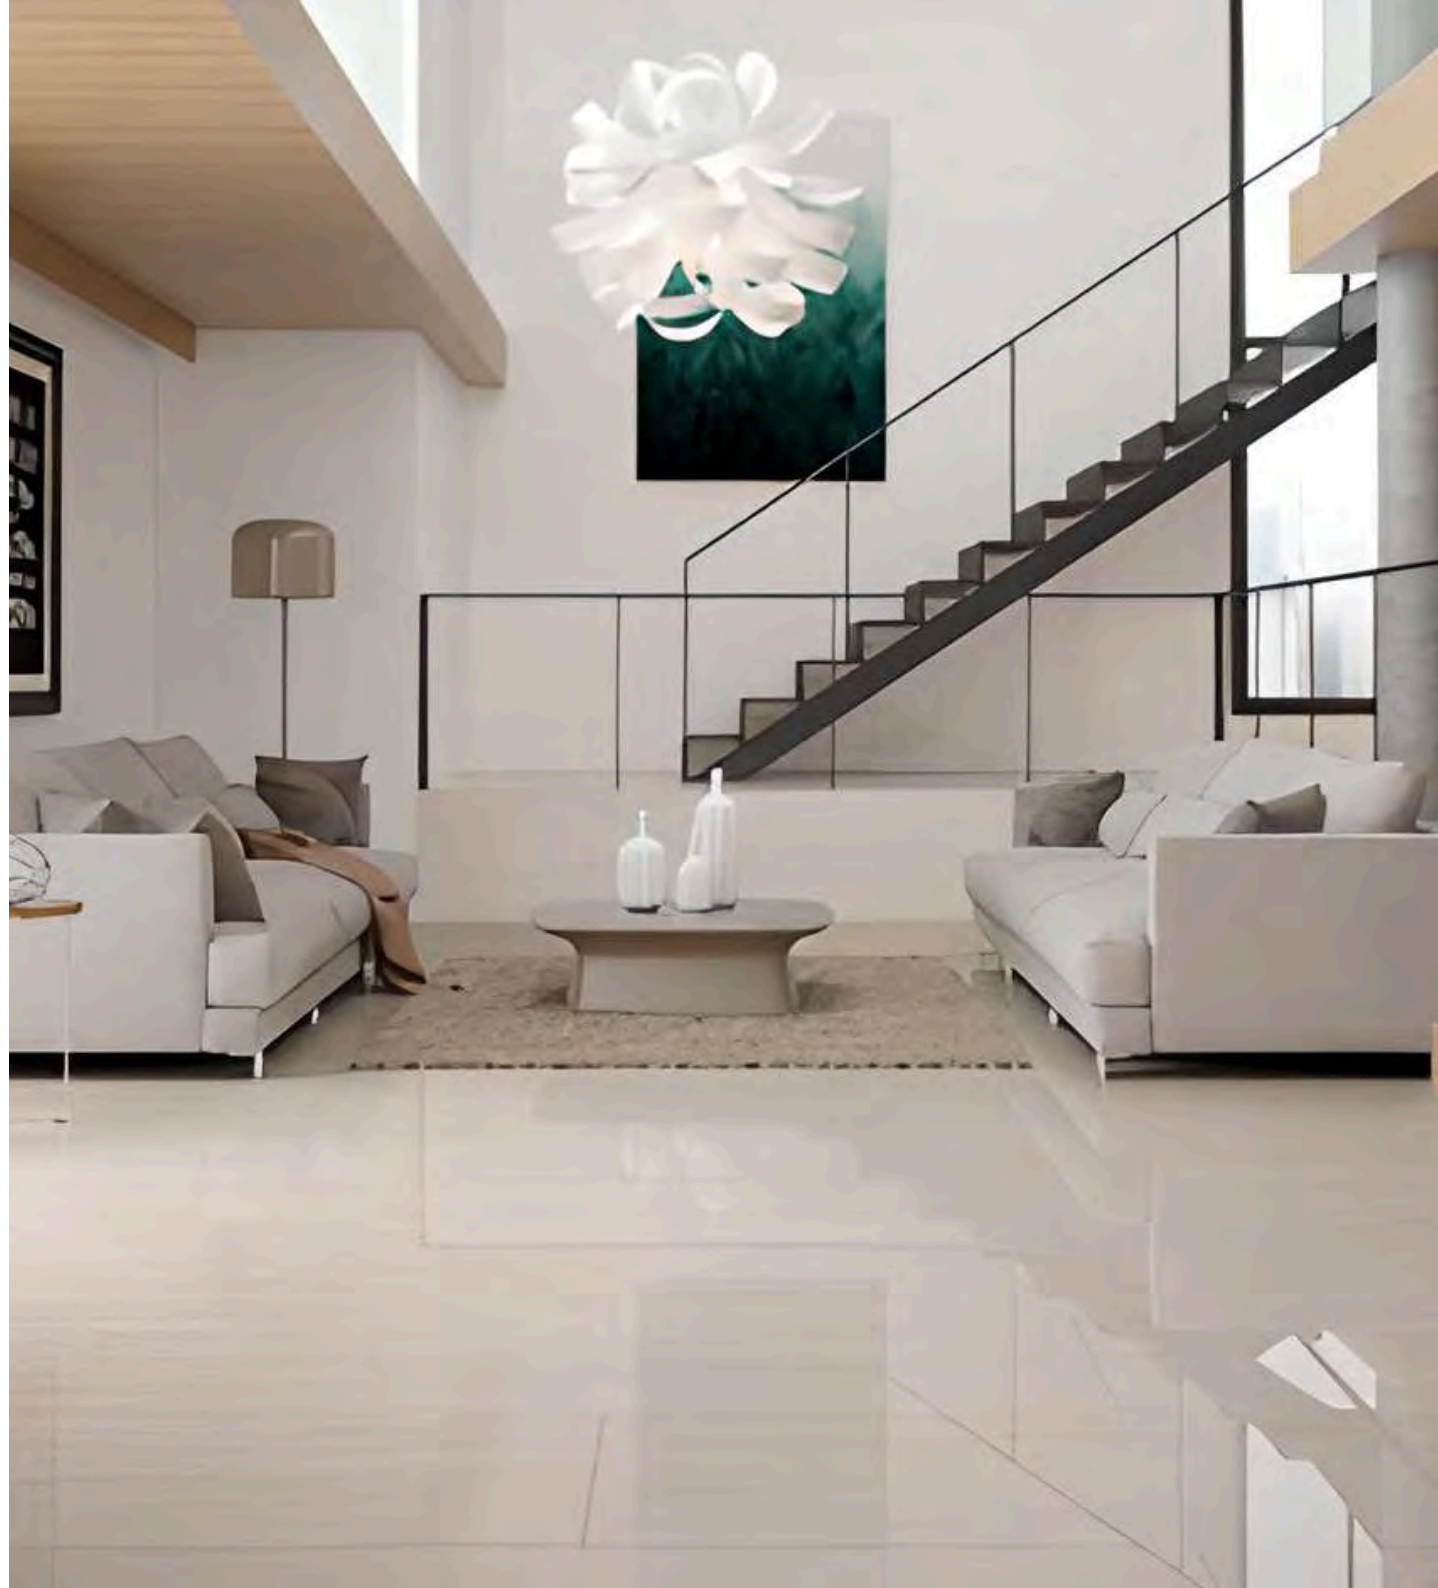

BARI BEIGE

PORCELAIN-MATTE, POLISHED

SIZES

36X36

24X48

COLORS