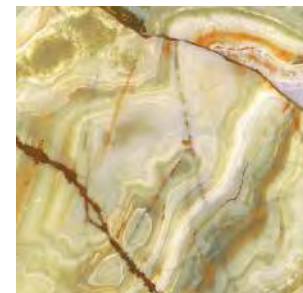

EUNOIA

PORCELAIN-POLISHED

SIZES

24×48

COLORS

GREEN

BLUE

GREY