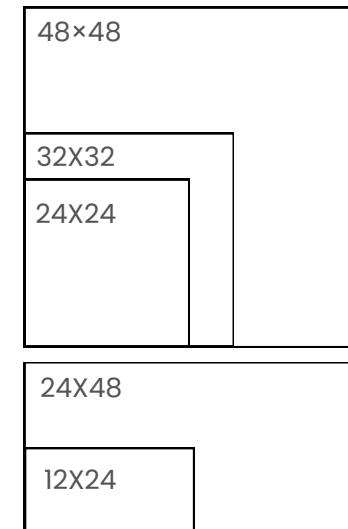

MIAMI WHITE II

PORCELAIN- POLISHED

SIZES

COLORS