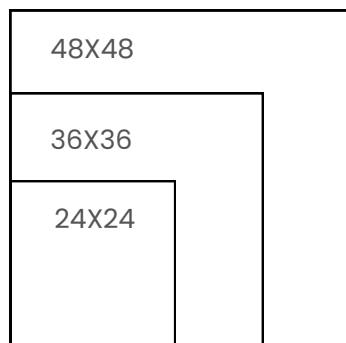

BRUCE

PORCELAIN-MATTE, POLISHED

SIZES