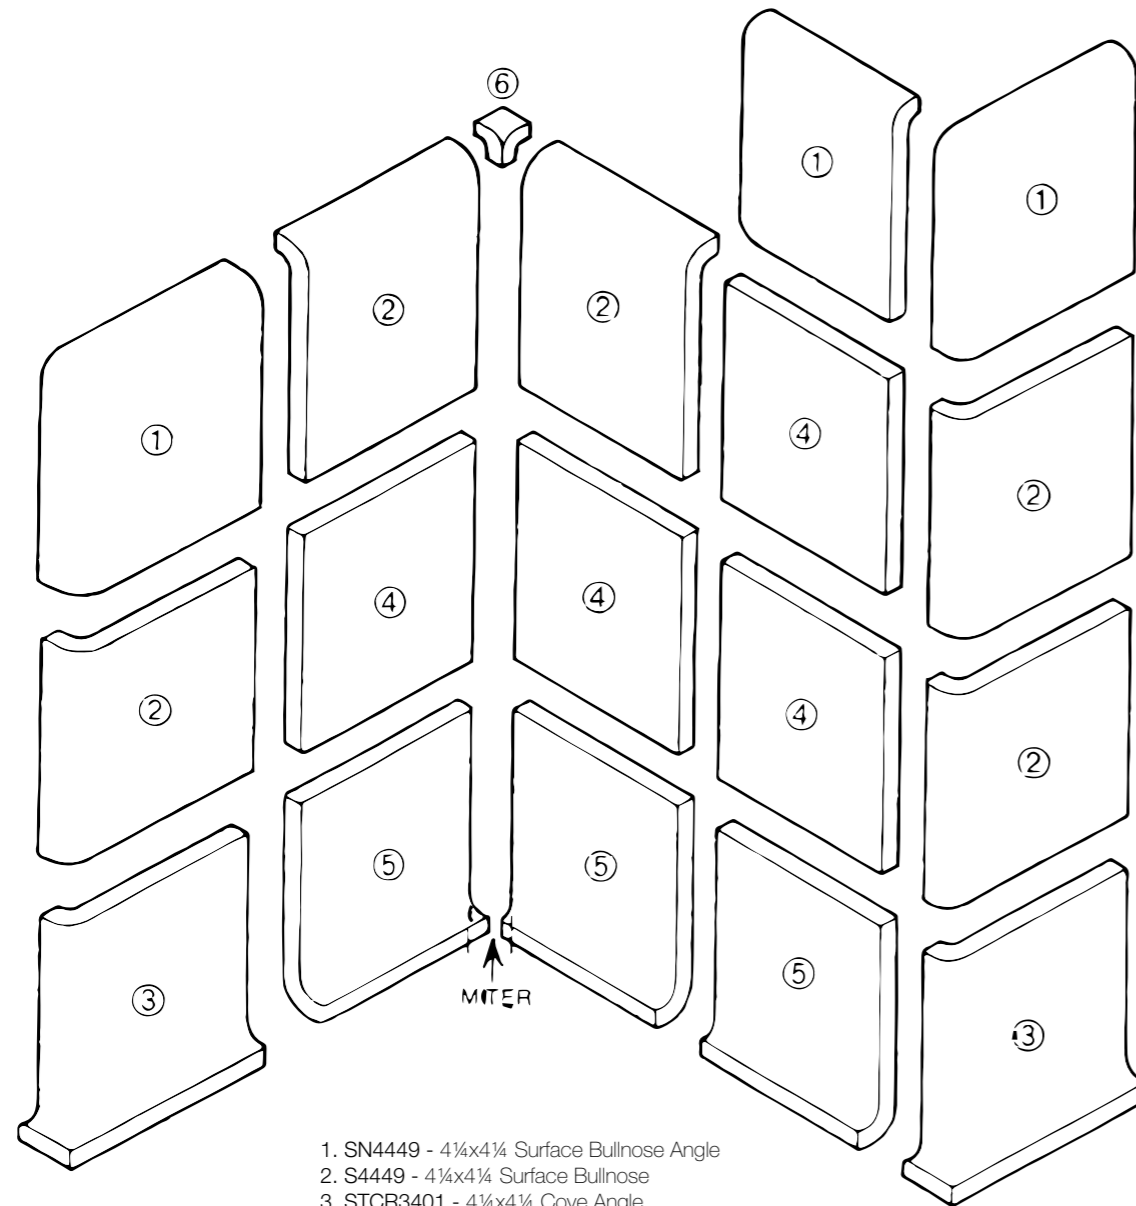

Trims Installation Suggestion

4 1/4" x 4 1/4" Conventional Square in Corners

1. SN4449 - 4 1/4x4 1/4 Surface Bullnose Angle
2. S4449 - 4 1/4x4 1/4 Surface Bullnose
3. STCR3401 - 4 1/4x4 1/4 Cove Angle
4. 4 1/4x4 1/4 Field Tile
5. AT3401 - 4x4 Cove Base
6. AK106 - 3/4x3/4 Universal In Angle