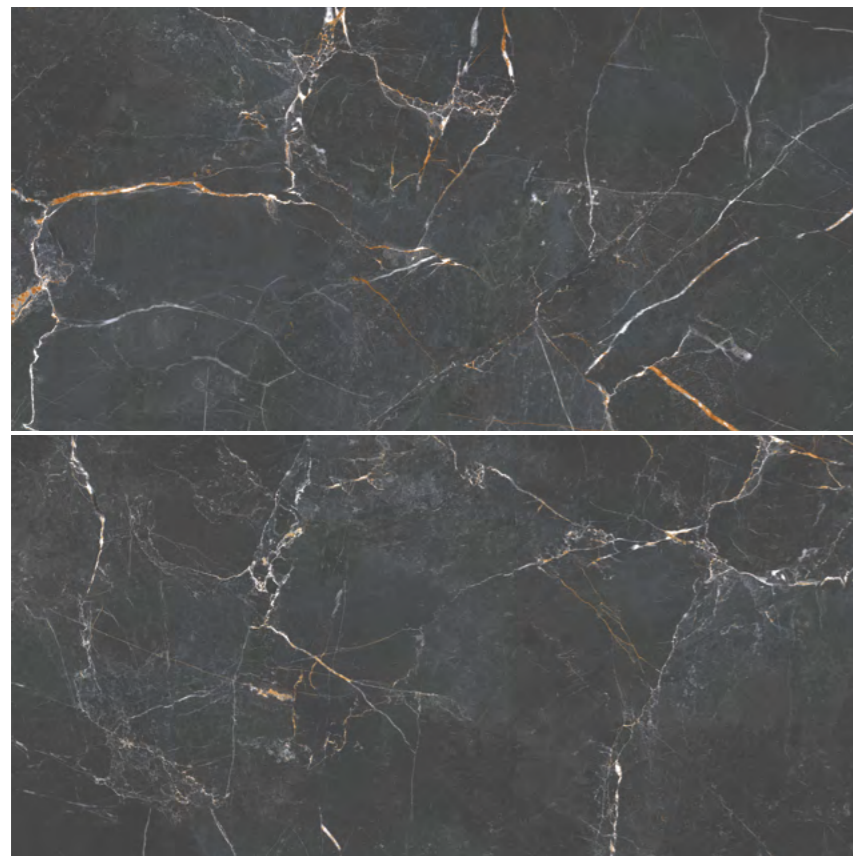

Port Noir

Glazed Porcelain

The contrasts created by the matte and intense striated graphite surface together with streaks of bright and fractured white veins that cross it, give the Port Noir series a sumptuous aesthetic and ideal qualities for both flooring and wall cladding uses.

Port Noir