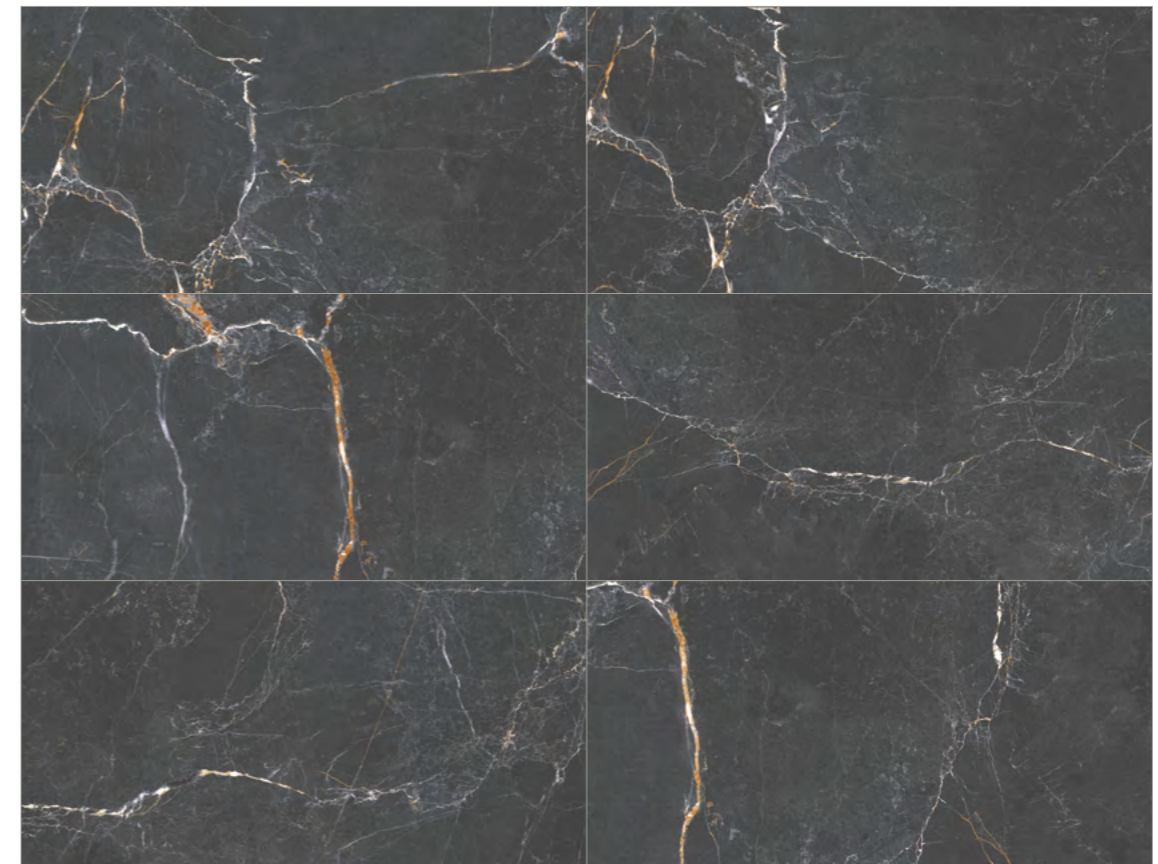

Port Noir

Glazed Porcelain

The contrasts created by the matte and intense striated graphite surface together with streaks of bright and fractured white veins that cross it, give the Port Noir series a sumptuous aesthetic and ideal qualities for both flooring and wall cladding uses.

Port Noir

12"x24" R