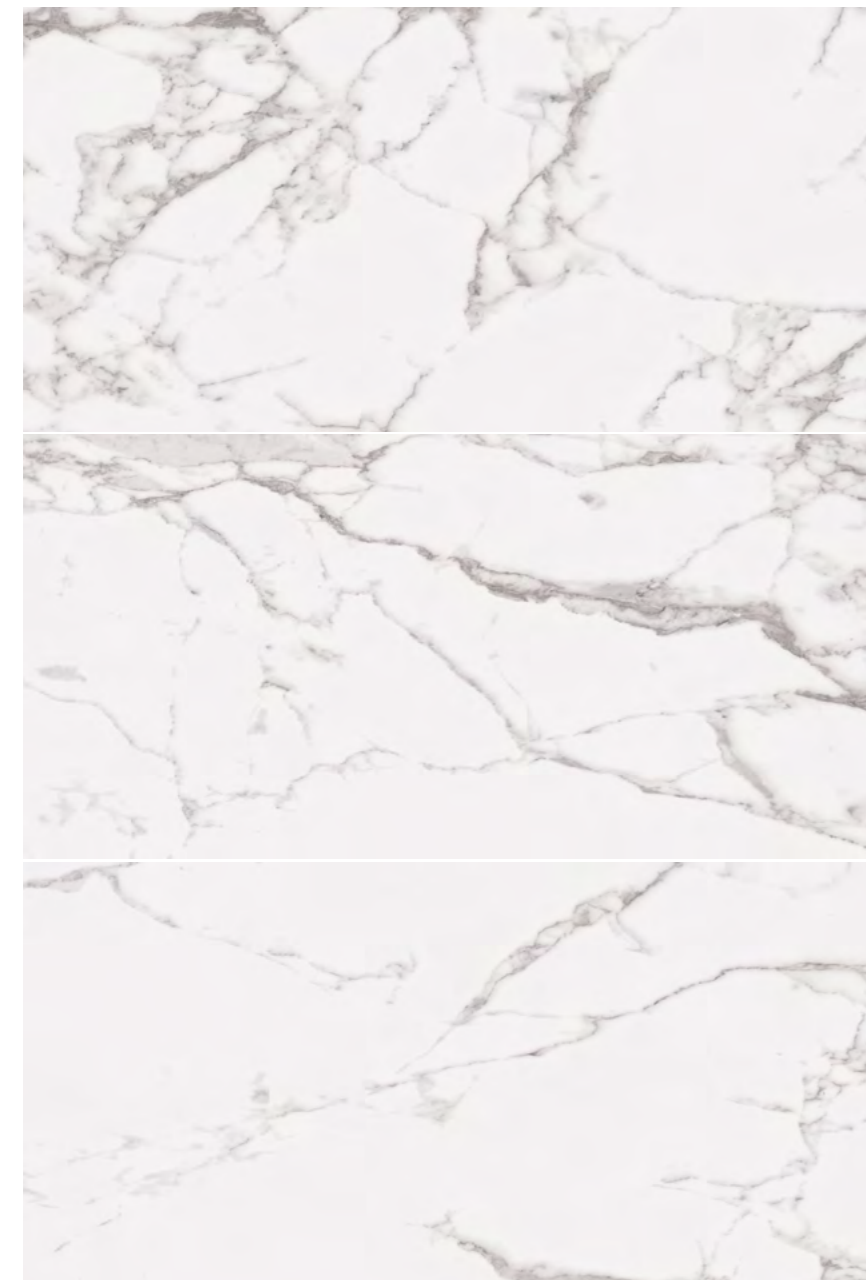

Statuary UP

35"x35" R

24"x48" R

24"x24" R

12"x24" R

13"x13" Mosaic

8"x9" Hexagon

3"x12" Bullnose