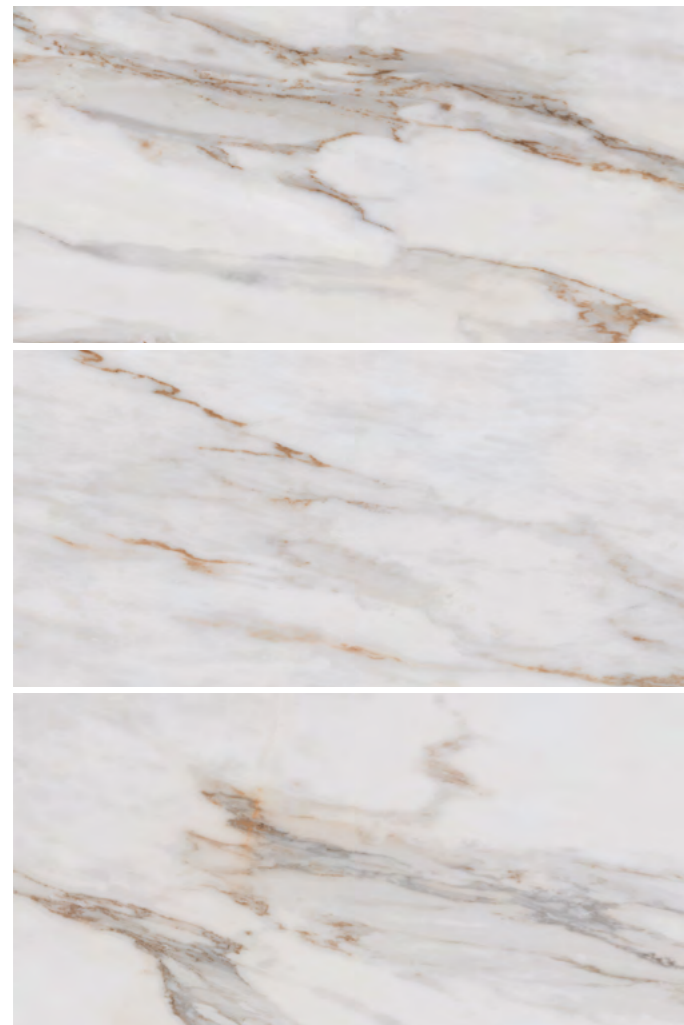

Calacata Gold

Matte & Polished Porcelain - Ceramic Wall

7 mm |

The Calacata Gold generates unique atmospheres and vivid spaces offering a balance between its matte and polished finishes. Also adding warmth through the it's gold veining, making way for versatile combinations with different elements.

MARBLES

Gold

Gold