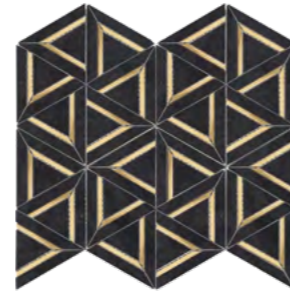

MOSAICS

Oval Nero Marquina & Thassos
10"x11" Mosaic

Gray Granite Hexagon
12"x12" Mosaic

Rockart Thassos Square 9"x9" Mosaic

Nero Marquina Dots
12"x12" Mosaic

Gray Granite Penny Round
12"x12" Mosaic

Nero Marquina Hexagon
12"x13" Mosaic