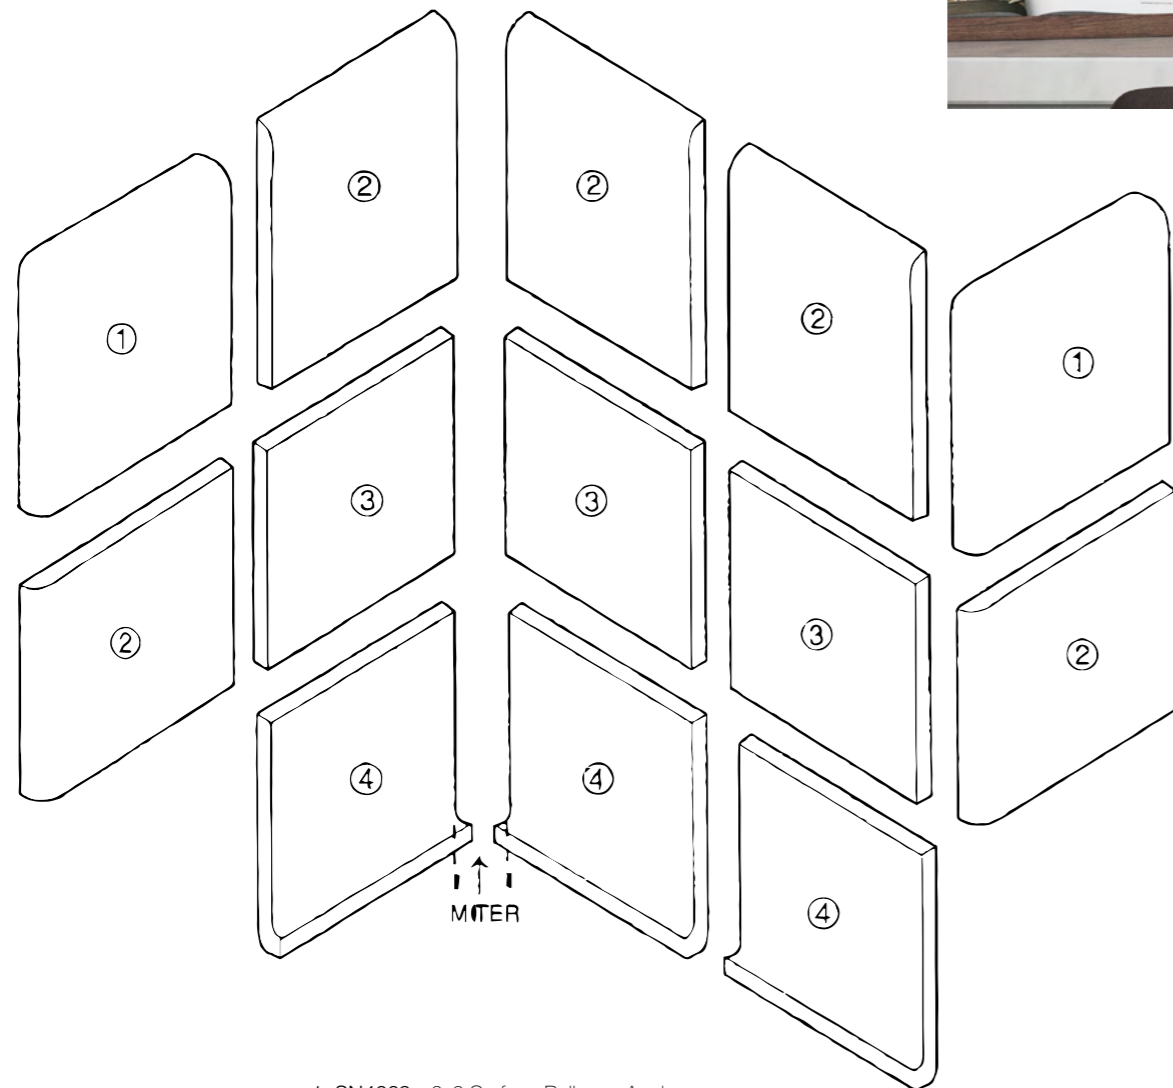

Trims Installation Suggestion

6"x6 Thin-Set Square in Corners

1. SN4669 - 6x6 Surface Bullnose Angle
2. S4669 - 6x6 Surface Bullnose
3. 6x6 Field Tile
4. AT3610 - 6x6 Cove Base