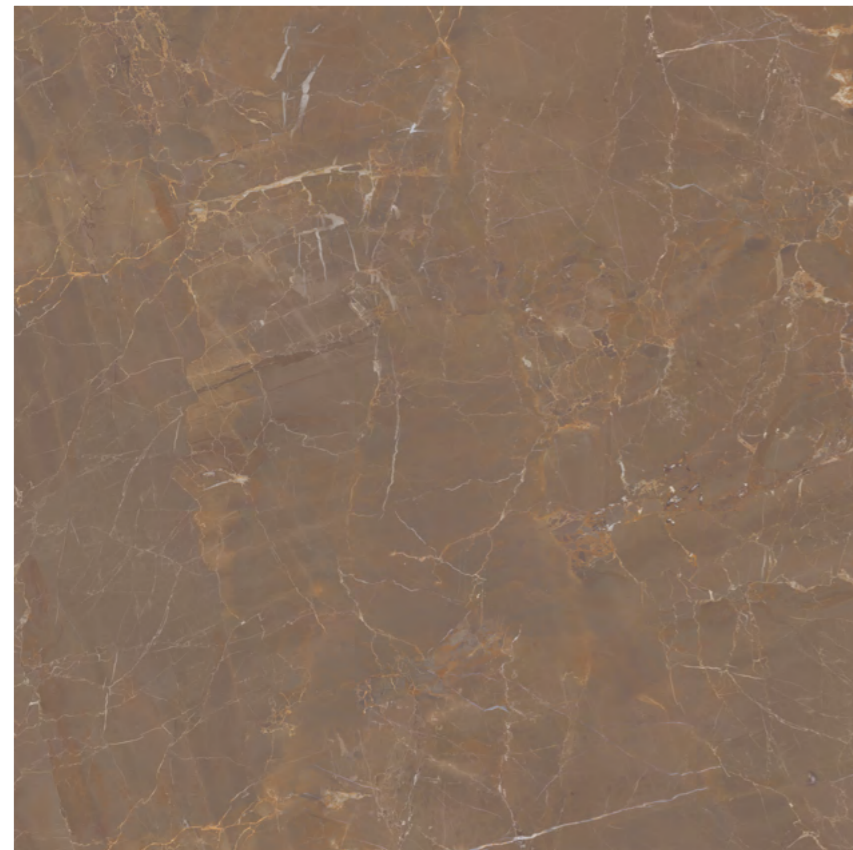

48"x48" R UP

48"x48" R PO

Slabs

Matte & Polished Porcelain

7
mm

48"x48" R 120x120 cm
24"x48" R 60x120 cm

Marble Sorrento

48"x48" R PO