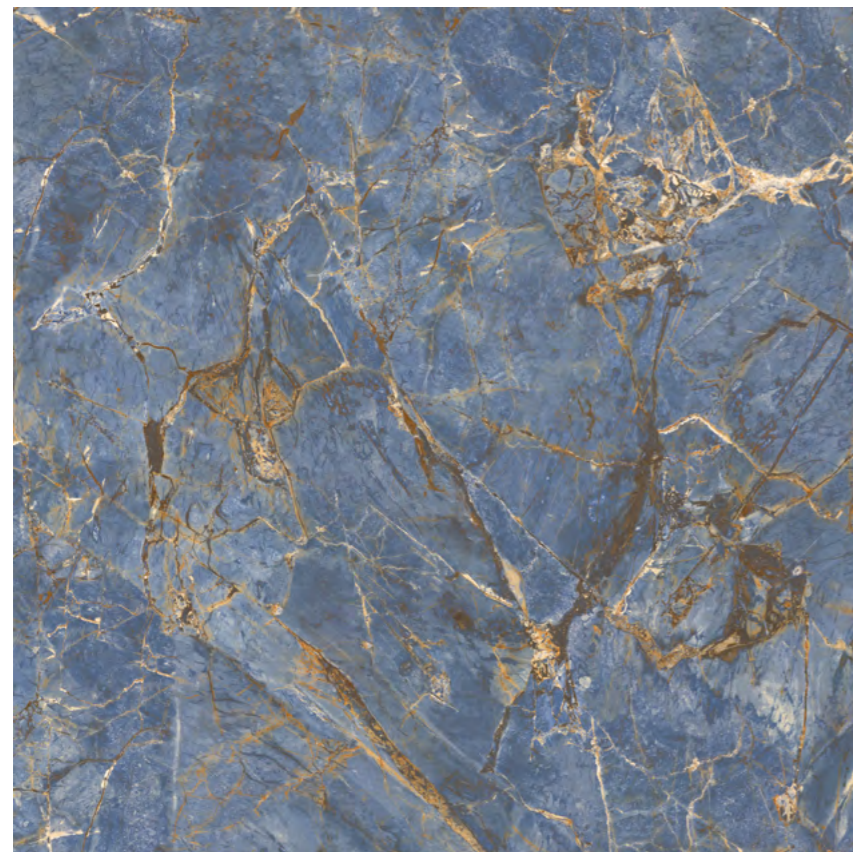

Marble Nouveau