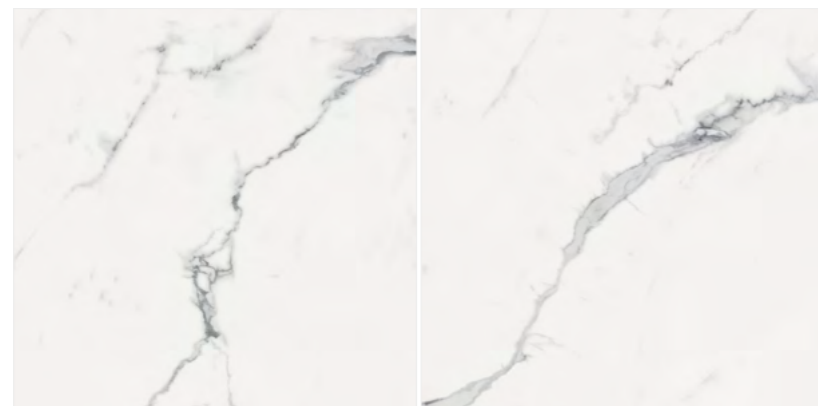

Grey

21"x21"