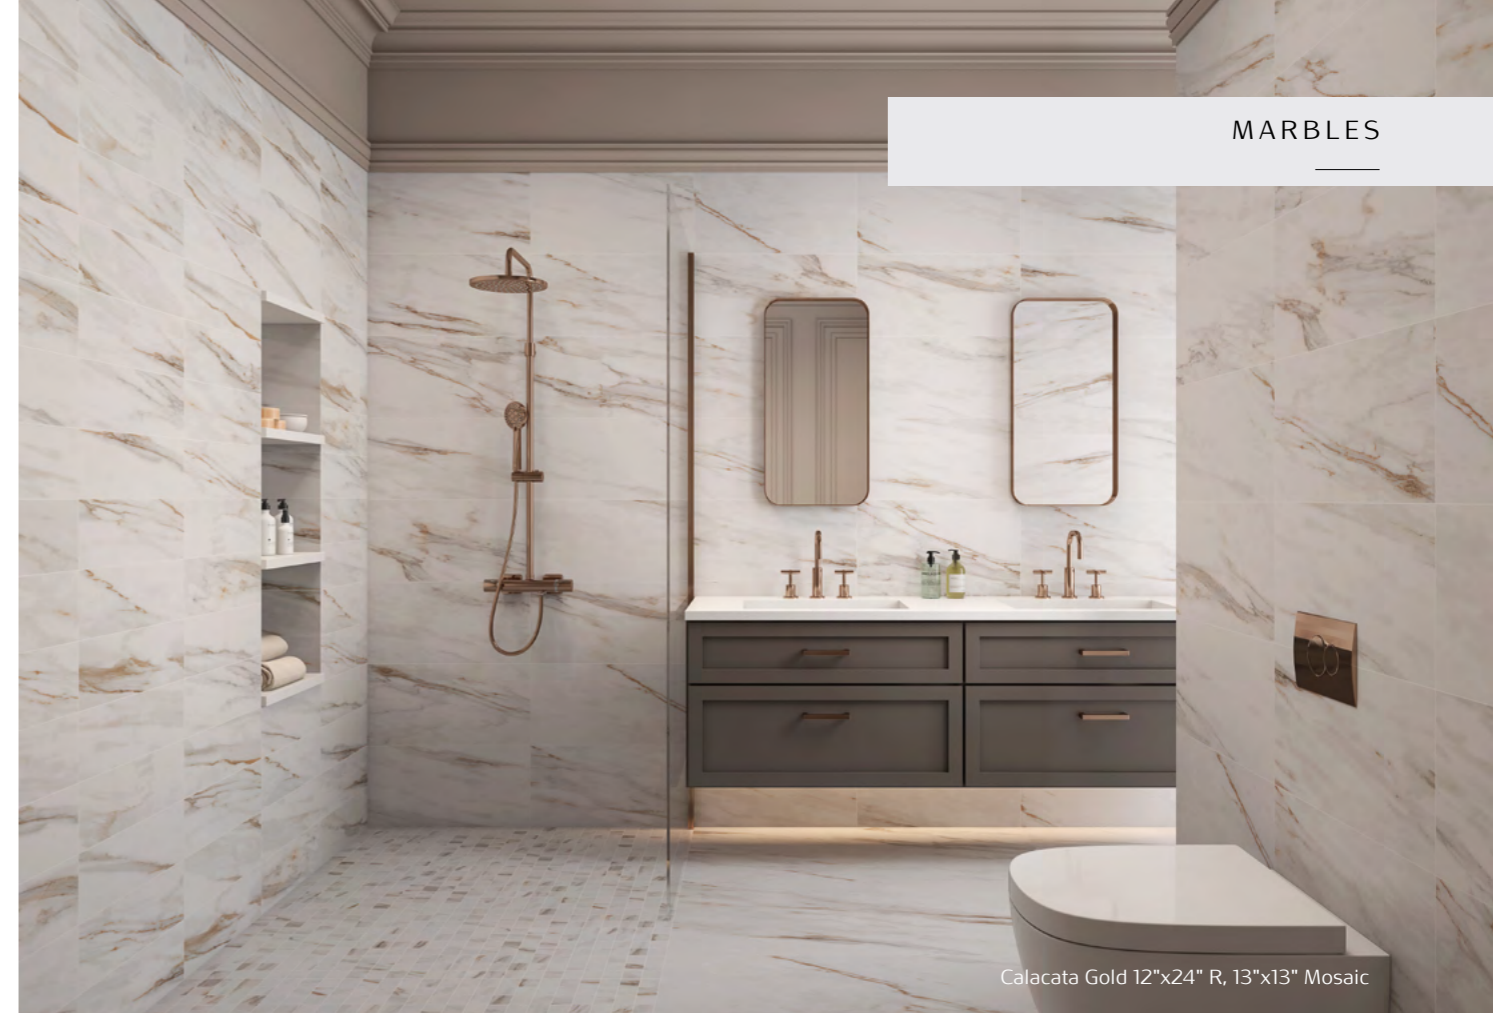

Matte & Polished Porcelain - Ceramic Wall

 7 mm |
 

The Calacata Gold generates unique atmospheres and vivid spaces offering a balance between its matte and polished finishes. Also adding warmth through the it's gold veining, making way for versatile combinations with different elements.