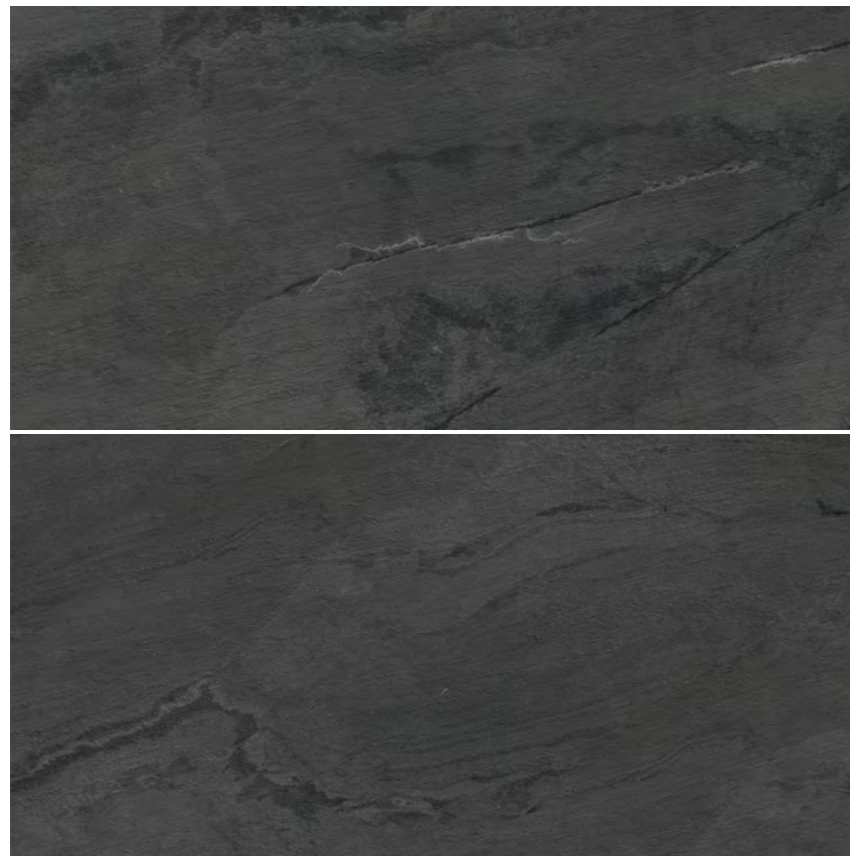

Negro

24"x48" R

12"x24" R