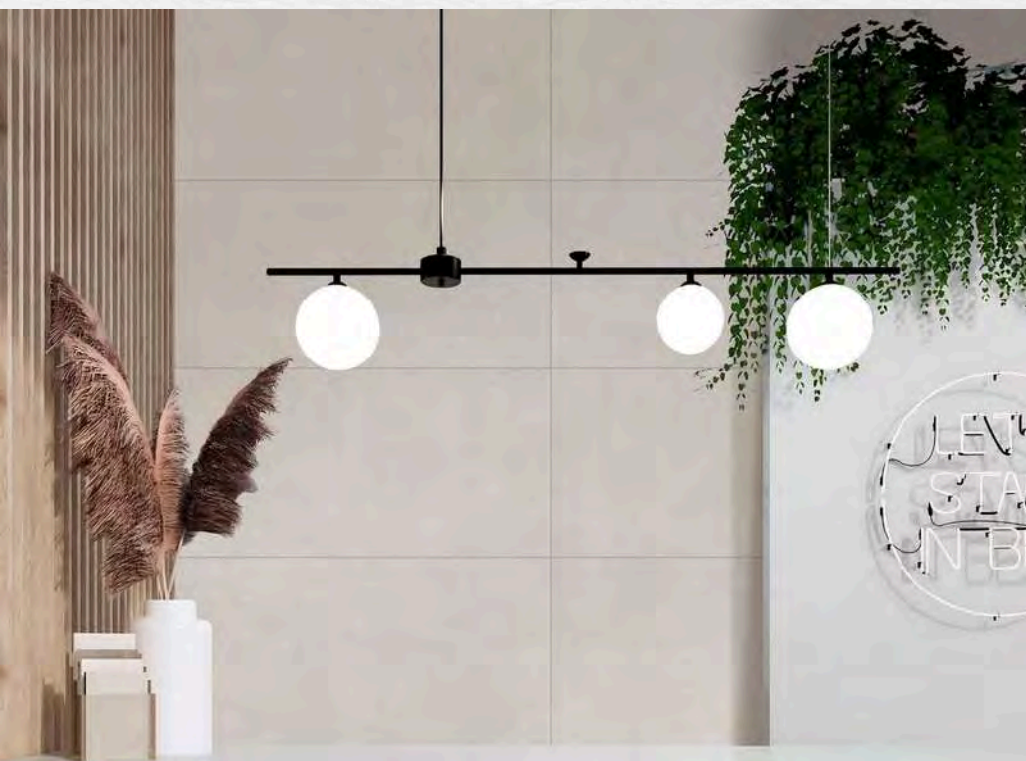

GRAVITY WHITE

LOOK: CEMENT
COLOR: WHITE
NOMINAL SIZE: 24"X 48"
FINISH: MATTE