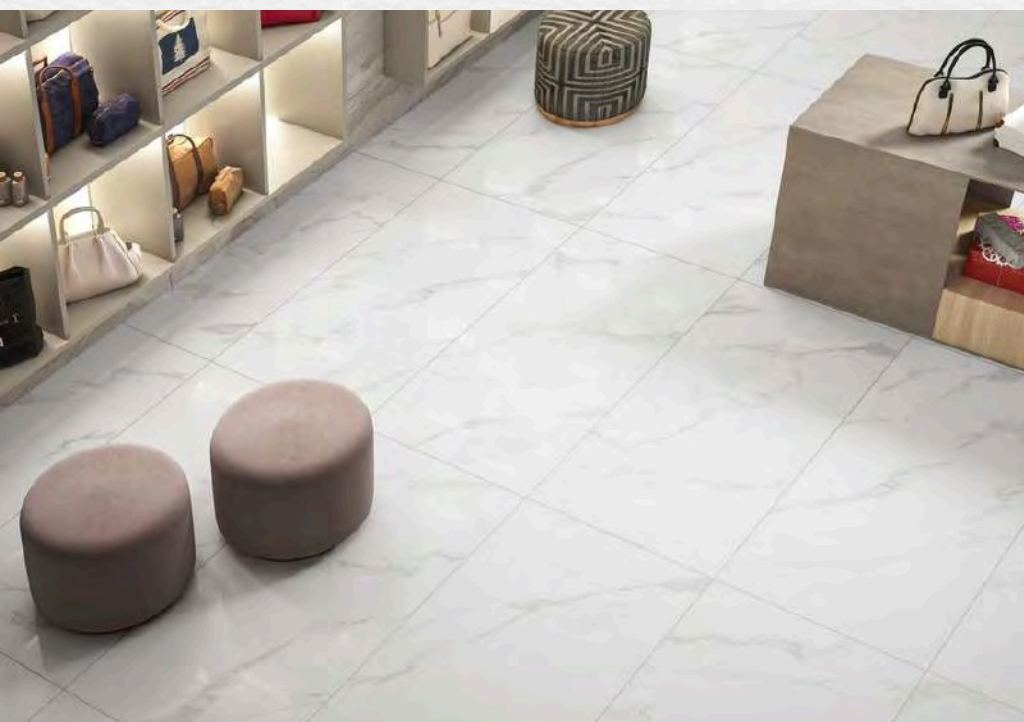

## ESSENTIAL WHITE

**LOOK:** MARBLE  
**COLOR:** WHITE  
**NOMINAL SIZE:** 24"X 48"  
**FINISH:** POLISHED