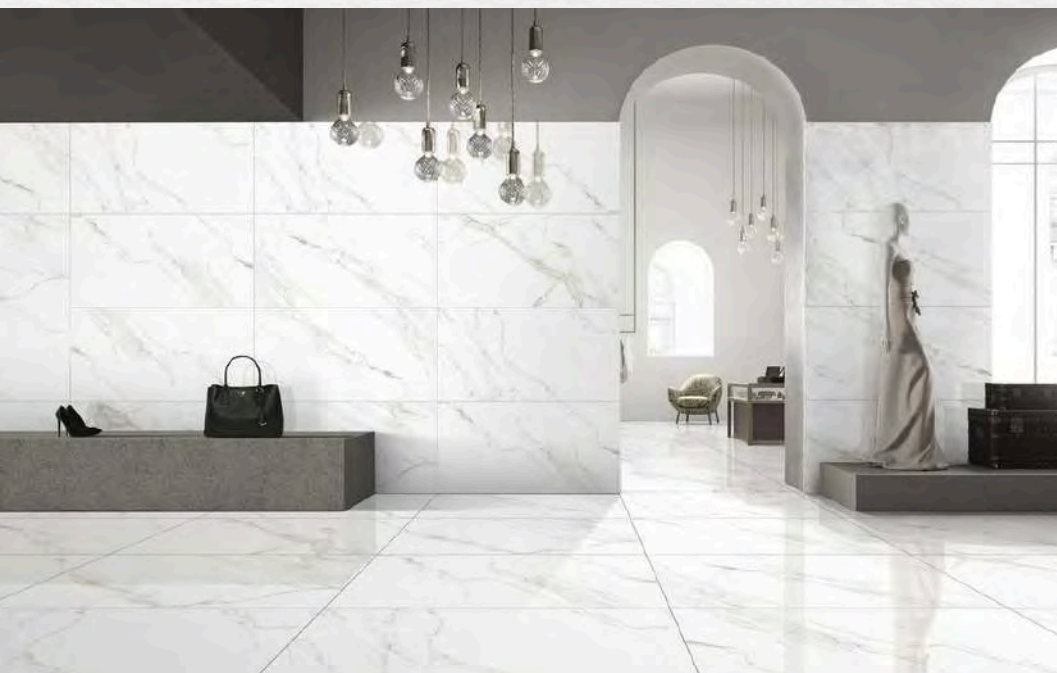

NAOS ALPINE PULIDO

LOOK: MARBLE
COLOR: WHITE
NOMINAL SIZE: 32"X 32"
FINISH: POLISHED