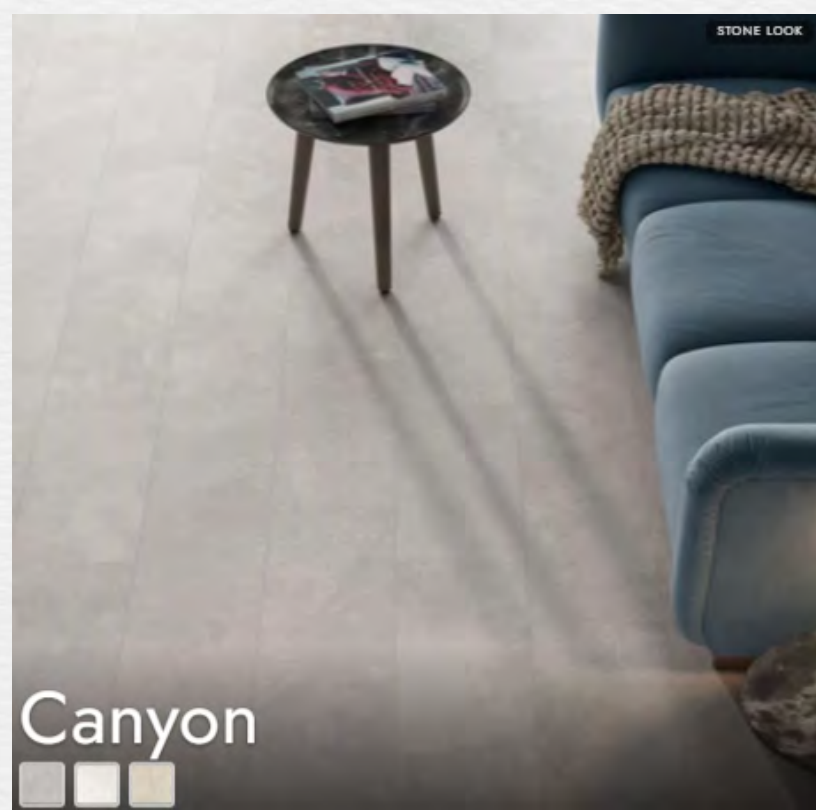

WOOD LOOK

Borneo

Size: 8x48

WOOD LOOK

Borneo Wall

Size: 16x48

STONE LOOK

Canyon