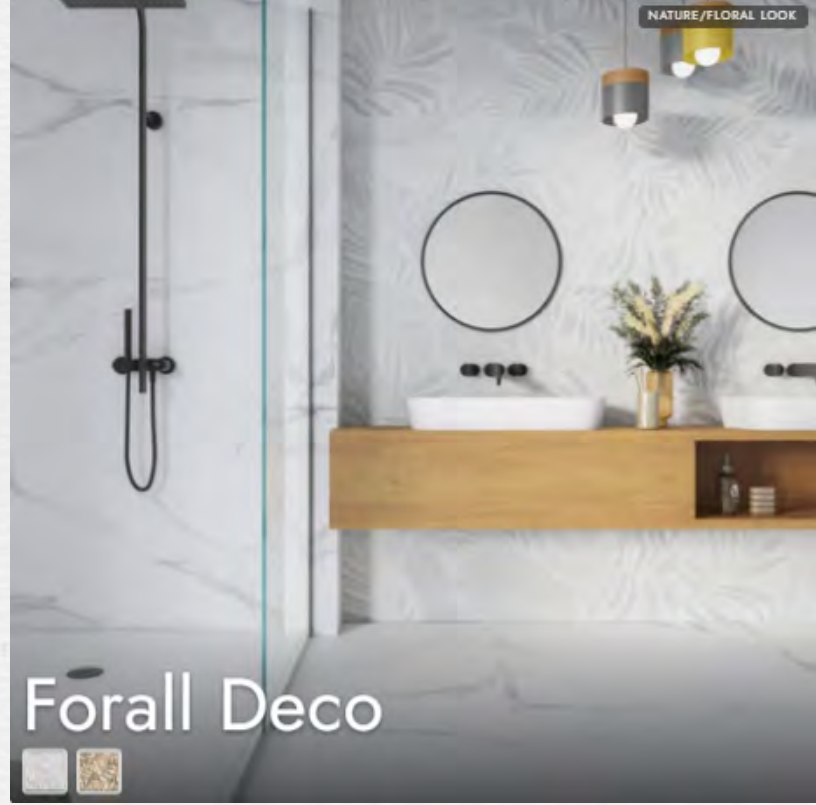

Forall Deco

Size: 24x48