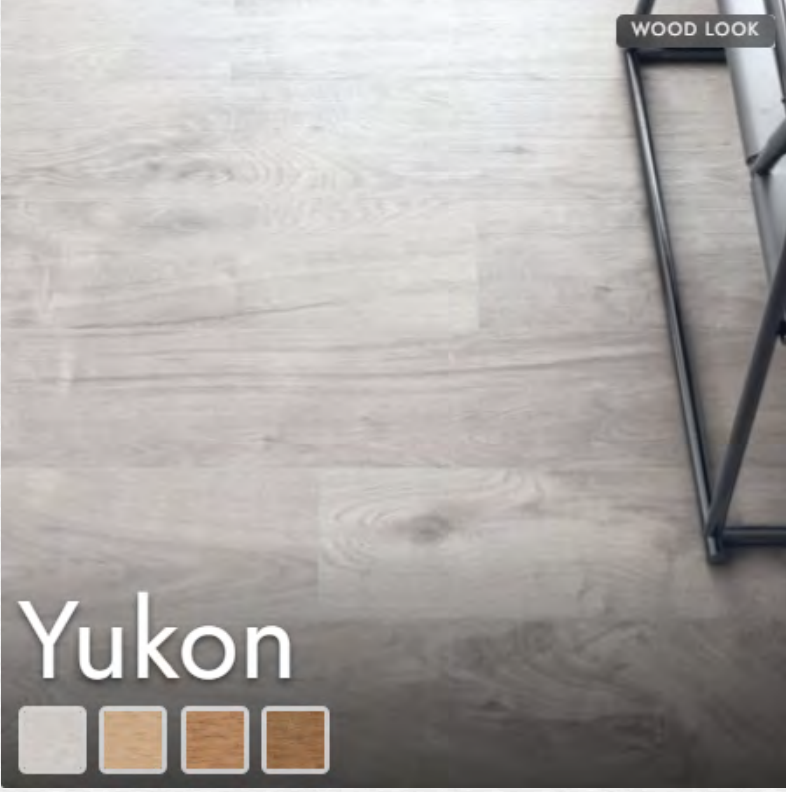

Subli

Size: 12x24
Mosaic: 2x2, 3x3 Hexagon

MARBLE LOOK

Vittoria

Size: 12x24, 24x24, 24x48, 48x48
Mosaic: 2x2, 3x3 Hexagon

WOOD LOOK

Yukon

Size: 8x48

MARBLE LOOK

Zoey

Size: 12x24, 24x24, 24x48, 48x48, 63x63

Mosaic: 2x2, 3x3 Hexagon