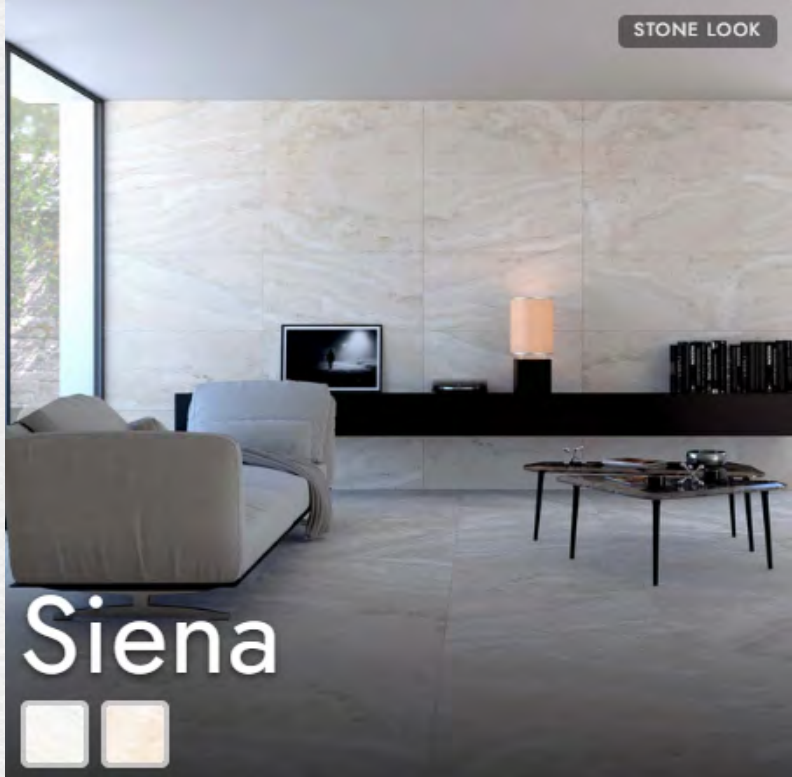

Size: 12x24, 24x24, 24x48
Mosaic: 2x2, 3x3 Hexagon

LIMESTONE LOOK

Shalem

Size: 12x24, 24x24, 24x48
Mosaic: 2x2, 3x3 Hexagon

STONE LOOK

Siena

Size: 12X24, 24x24, 24x48, 36x36, 48x48
Mosaic: 2x2, 1x3

STONE LOOK

Subli

Size: 12x24
Mosaic: 2x2, 3x3 Hexagon

MARBLE LOOK

Vittoria

Size: 12x24, 24x24, 24x48, 48x48
Mosaic: 2x2, 3x3 Hexagon

WOOD LOOK

Yukon

Size: 8x48

MARBLE LOOK

Zoey

Size: 12x24, 24x24, 24x48, 48x48, 63x63

Mosaic: 2x2, 3x3 Hexagon