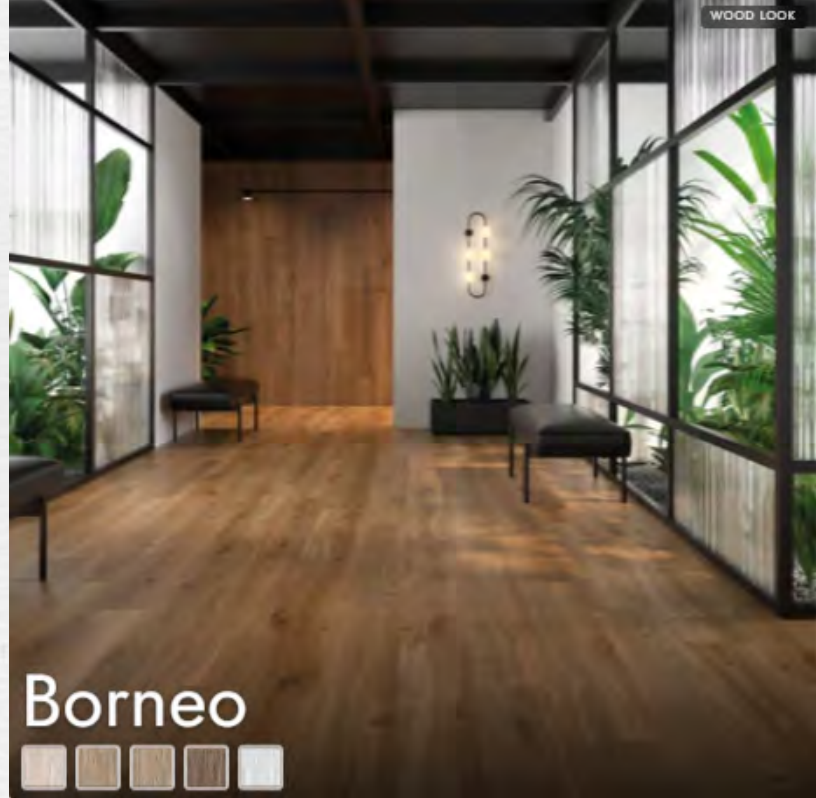

WOOD LOOK

Borneo

Size: 8x48

WOOD LOOK

Borneo Wall

Size: 16x48

STONE LOOK

Canyon