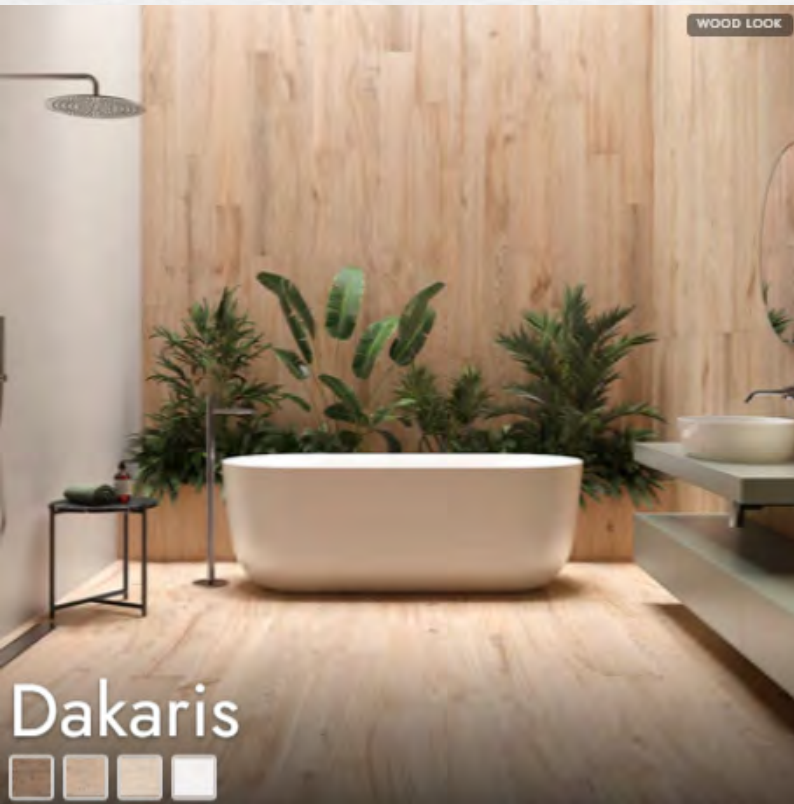

Dakar

Size: 8x48