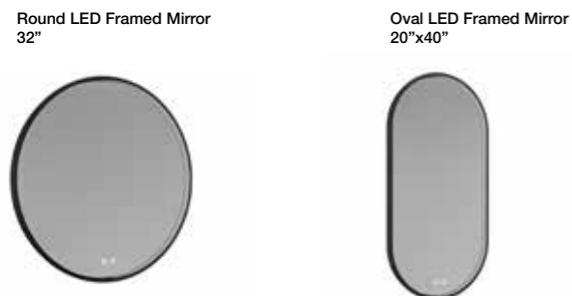

Product line

Ona

*Sink not included

A857818509	24"x18"x26" Matte White
A857818513	24"x18"x26" Matte Green
A857818512	24"x18"x26" Light Oak
A32768600A	24" White Ona Sink

*Sink not included

A857819509	32"x18"x26" Matte White
A857819513	32"x18"x26" Matte Green
A857819512	32"x18"x26" Light Oak
A32768H00A	32" White Ona Sink

*Sink not included

A857820509	40"x18"x26" Matte White
A857820513	40"x18"x26" Matte Green
A857820512	40"x18"x26" Light Oak
A32768A00A	40" White Ona Sink

*Sink not included

A857819509	32"x18"x26" White
A857819513	32"x18"x26" Matte Green
A857819512	32"x18"x26" Light Oak
A857821509	32" White Countertop
A857821513	32" Green Countertop
A857821514	32" Gray Countertop

*Sink not included

A857820509	40"x18"x26" White
A857820513	40"x18"x26" Matte Green
A857820512	40"x18"x26" Light Oak
A857822509	40" White Countertop
A857822513	40" Green Countertop
A857822514	40" Gray Countertop

*Sink not included

A857815509	24"x18"x26" Matte White
A857815524	24"x18"x26" Beige Nature
A32A99E000	24" White Roca Sink

*Sink not included

A857816509	32"x18"x26" Matte White
A857816524	32"x18"x26" Beige Nature
A32A99C000	32" White Roca Sink

*Sink not included

A857817509	40"x18"x26" Matte White
A857817524	40"x18"x26" Beige Nature
A32A99B000	40" White Roca Sink

A857332806	24"x18" White
A857332156	24"x18" Gray Wood
A857332423	24"x18" Cedar Wood
A32A99E000	White Roca Sink 24"
A816555001	Legs (Optional)

Victoria Basic

A857331806	32"x18" White
A857331156	32"x18" Gray Wood
A857331423	32"x18" Gray Wood
A32A99C000	White Roca Sink 32"
A816555001	Legs (Optional)

A857326806	40"x18" Glossy White
A857326156	40"x18" Gray Wood
A857326423	40"x18" Cedar Wood
A32A99B000	White Roca Sink 40"
A816413001	Legs (Optional)

A857330806	12"x10"x59" Glossy White
A857330156	12"x10"x59" Gray Wood
A857330423	12"x10"x59" Cedar Wood