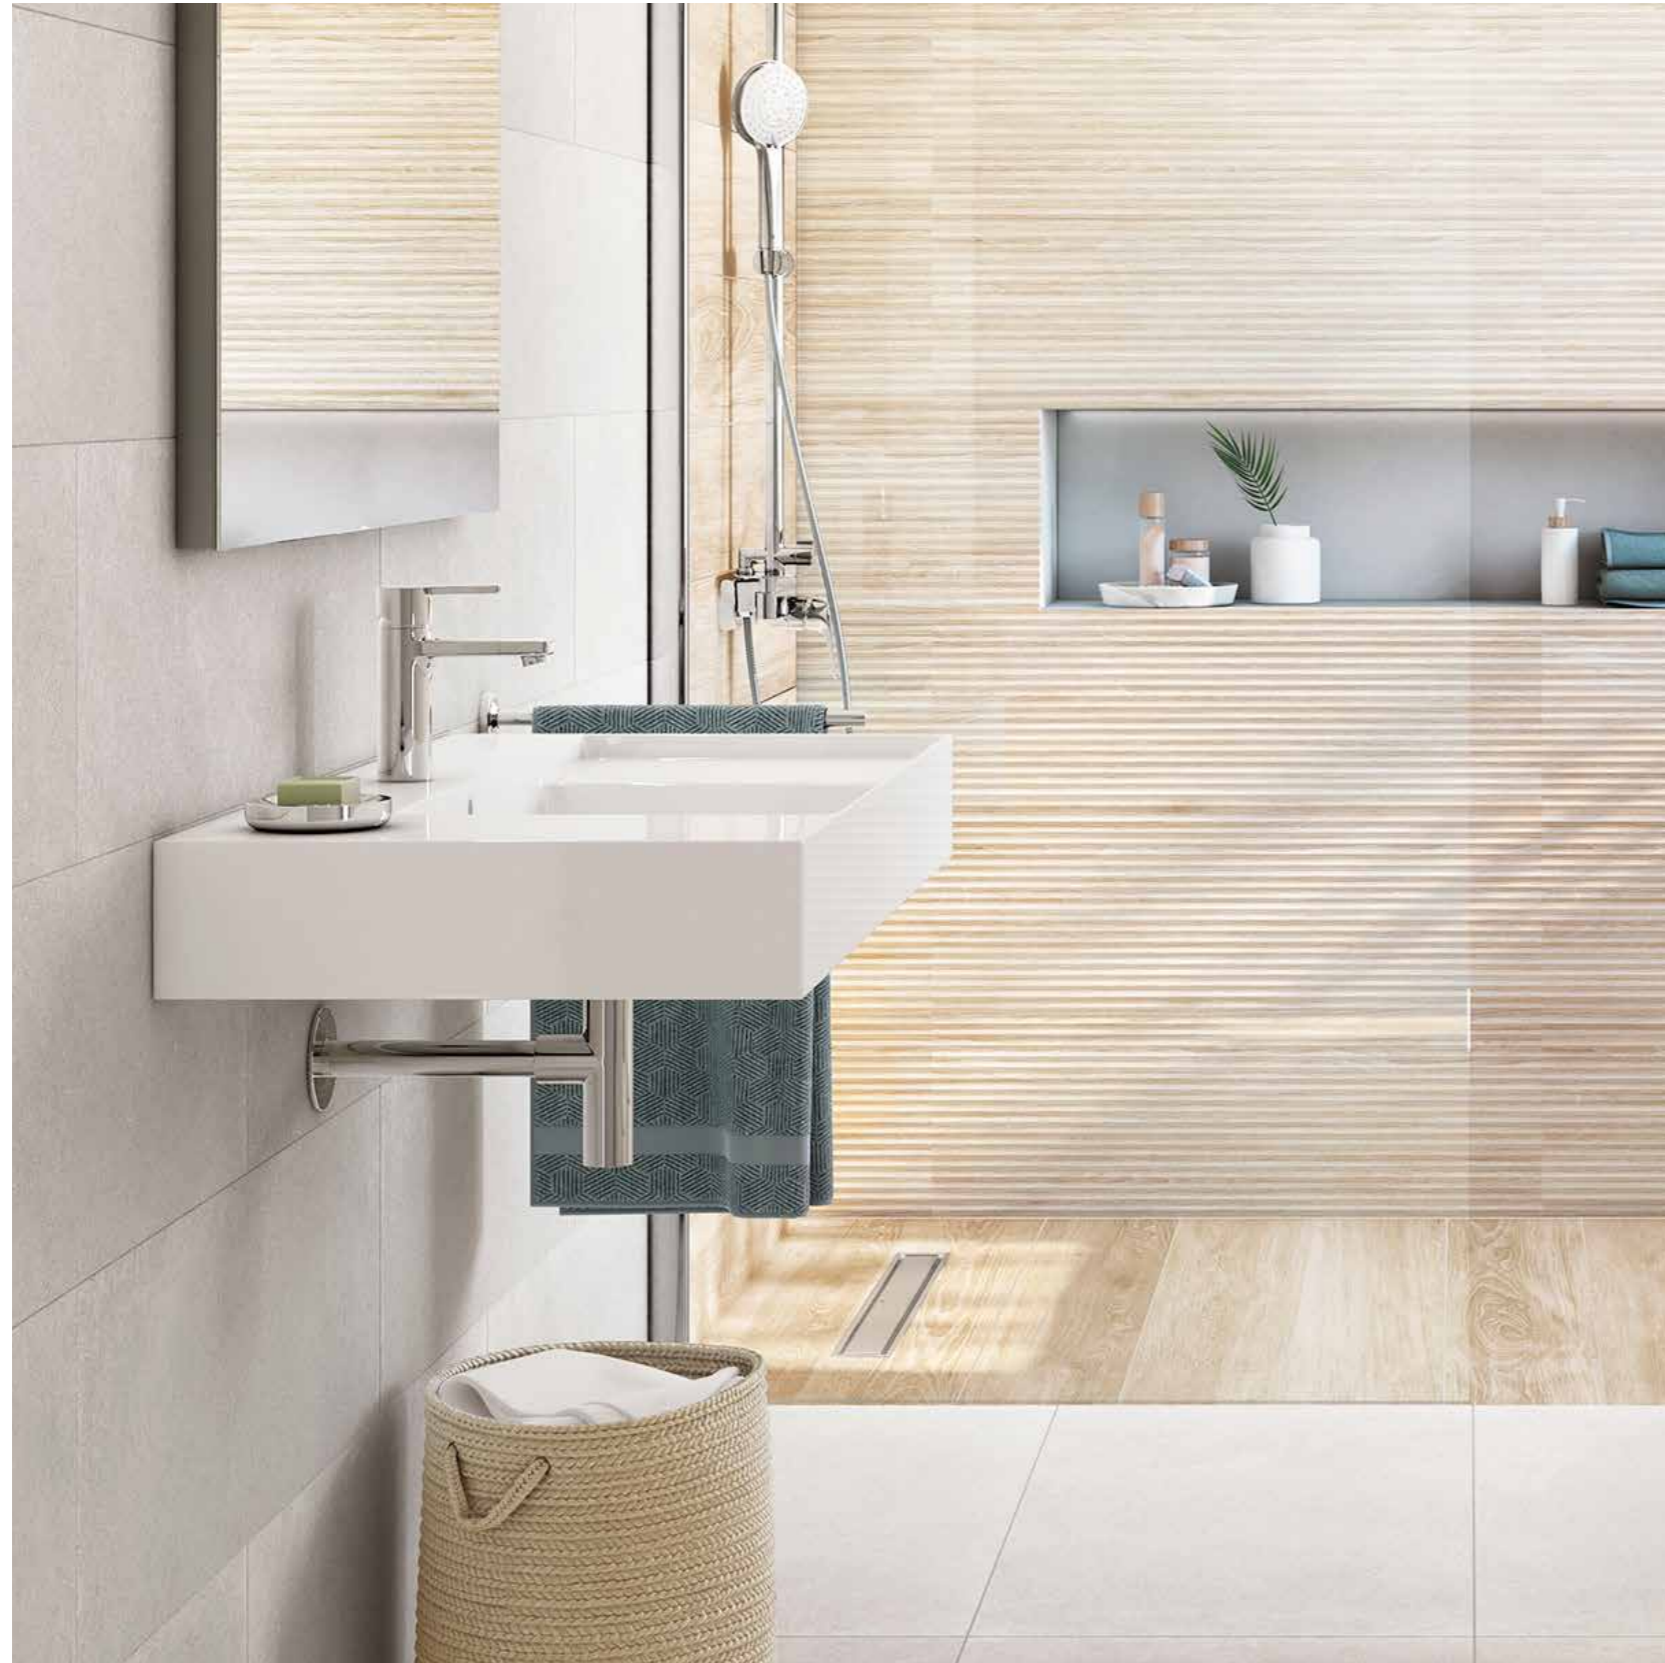

Supralit®

12%
More resistant
4x
Less porous
Smooth rounded angles

Rimless

Easy cleaning
Even distribution of water

Soft close

Product line

Two-Piece Rimless Toilet

Pedestal

Wall-Hung/Pedestal Sink with Single Faucet Hole 32"x20"x9"

Wall-Hung/Pedestal Sink with 8" Widespread Faucet Holes 32"x20"x9"

Wall-Hung/Pedestal Sink with Single Faucet Hole 26"x19"x9"

Wall-Hung/Pedestal Sink with 8" Widespread Faucet Holes 26"x19"x9"

In Countertop Sink with Single Faucet Hole 24"x18"x8"

In Countertop Sink with 8" Widespread Faucet Holes 24"x18"x8"

Glossy colors | Sanitary ware

White

Inspira Square

Three shapes, multiple combinations, broad possibilities. This collection offers three design lines: round, soft and square, perfectly combinable to give life to bathroom spaces of all styles.

Product line - Square

Wall-Hung/Vanity Sink
40"x19"x5"

*White Only

Wall-Hung/Vanity Sink
32"x19"x5"

*White Only

Wall-Hung/Vanity Sink
24"x19"x5"

*White Only

Over Countertop Sink
20"x15"x6"