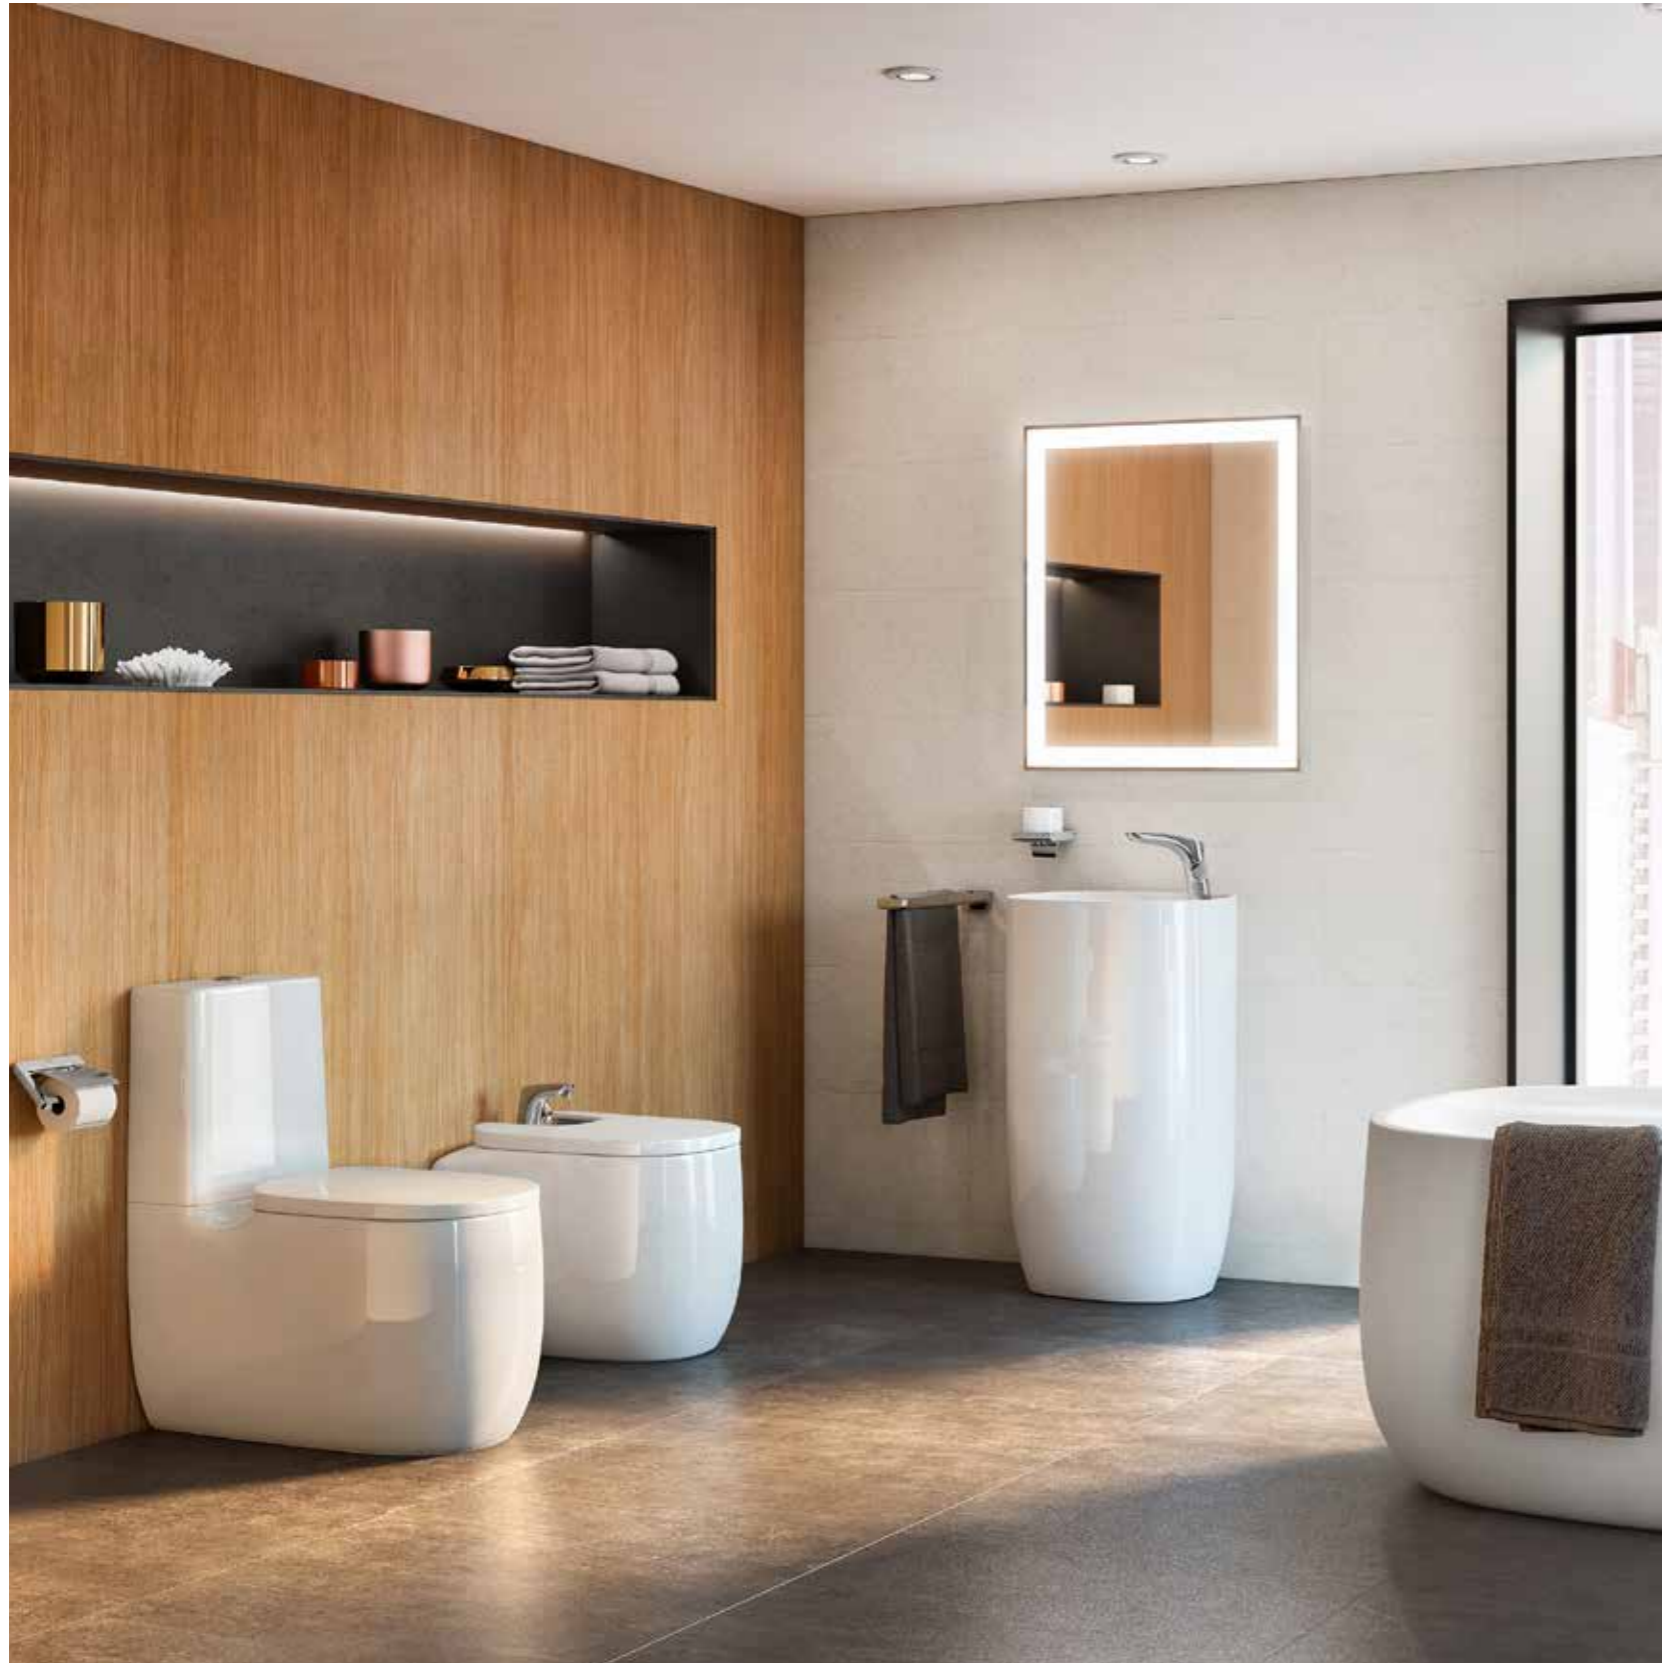

Product line

Floor Standing Smart Toilet

Glossy colors | Sanitary ware

White

Omi

Roca's new generation of Smart Toilets. Omi, a wall-hung Smart Toilet series that offers cleansing and drying functions, in addition to a motion sensor for hands-free lid opening and flushing. The 2-in-1 toilet and bidet option for optimal wellness and hygiene in your bathroom space.

Product line

Wall-Hung Smart Toilet

Glossy colors | Sanitary ware

Beyond

Robustness and elegance are the hallmark of Beyond, one of the most exclusive Roca series. For those who want to take a step forward in the search for innovation and design.