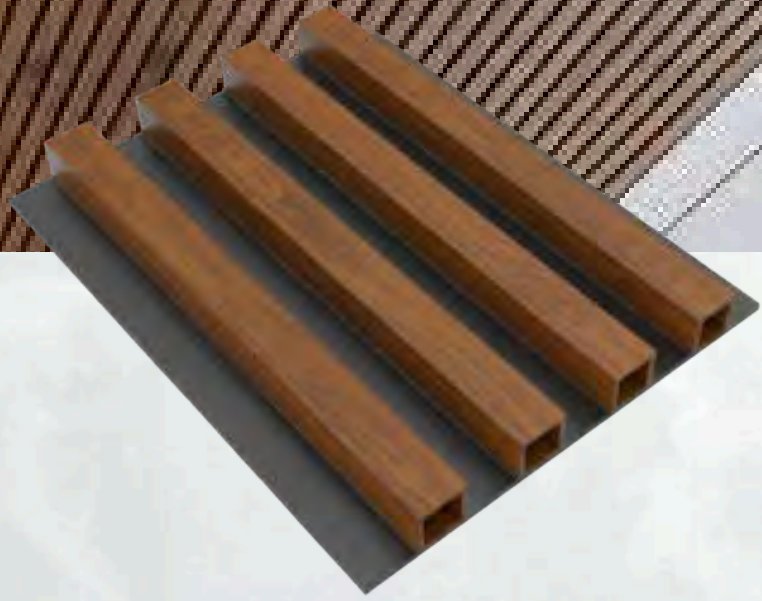

WPC PANELS
OUTDOORS

COFFEE BROWN (02)

EBANO BLACK (04)

TEAK (05)

YELLOW MIX (07)

DIMENSIONS: Width: 8.5" / Length: 9.5 ft

WPC PANELS

INTERIORS

STONE GRAY (01)

WHITE CARRARA (02)

LIGHT OAK (05)

DIMENSIONS: Width: 6.5" / Length: 9.5 ft

CEDAR (10)

EBANO BLACK (13)

CHOCO MIX (19)

DIMENSIONS: Width: 6.5" / Length: 9.5 ft

OLIVE MIX (20)

MAPLE MIX (21)

MATTE BLACK (23)

DIMENSIONS: Width: 6.5" / Length: 9.5 ft

ACOUSTIC PANELS

WHITE OAK

YELLOW OAK

DIMENSIONS: Width: 24" / Length: 2.5 ft