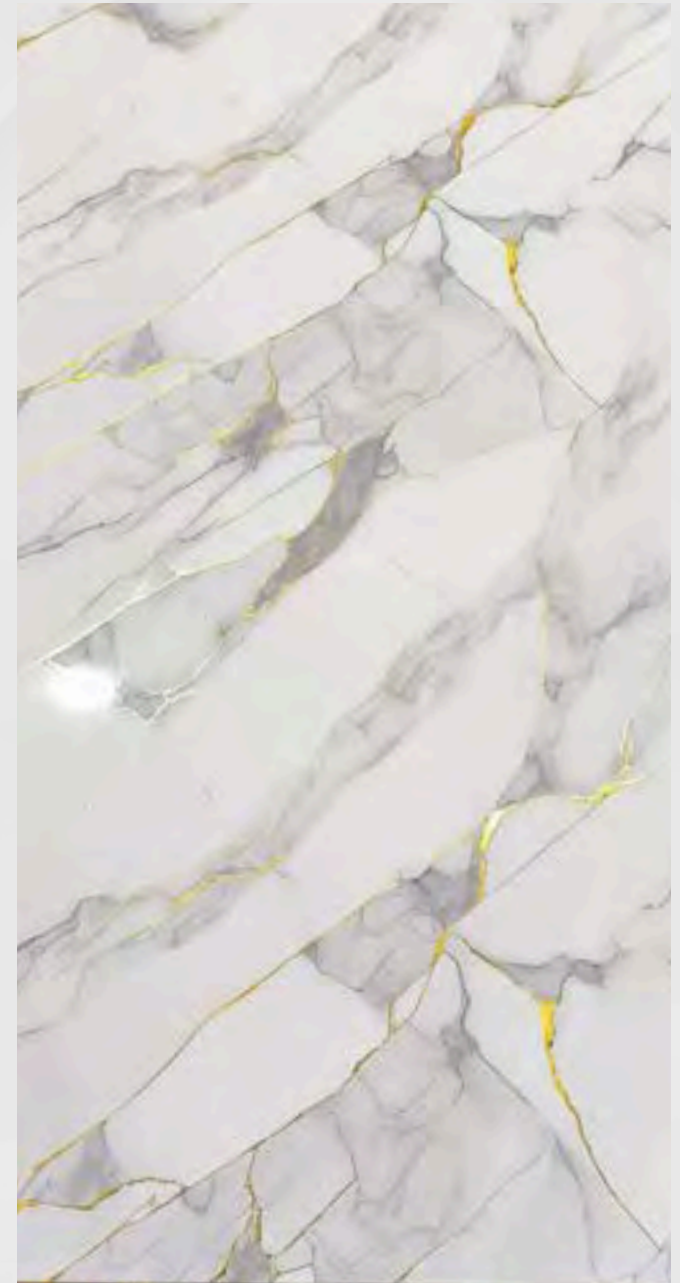

LUNA (M06)

SAHARA (M10)

DIMENSIONS: Width: 48" / Length: 8 ft

BLACK MARQUINA (M11)

CARRARA GOLD (M20)

DIMENSIONS: Width: 48" / Length: 8 ft

VENICE MARBLE (M21)

MEDITERRANEO (M22)

DIMENSIONS: Width: 48" / Length: 8 ft

OASIS GOLD (M23)

MARBLE VERONA (M29)

DIMENSIONS: Width: 48" / Length: 8 ft

SANTORINI MIX (M32)

SINGAPORE GRAY (M33)

DIMENSIONS: Width: 48" / Length: 8 ft

MARBLE MONACO (M34)