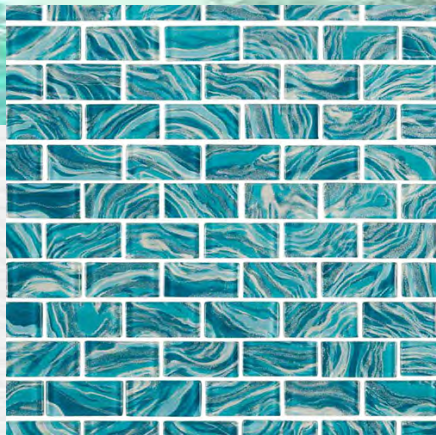

BLACK MATTE 3"

MOSAIC

WHITE MATTE 2"

DOTS GRAY

DOTS CARRARA

MOSAIC

METALLIC ECLIPSE

PERSIAN ARABESQUE

MIDNIGHT ARABESQUE

MOSAIC

POOL RATED

HIGH TIDE TEAL

ADRIATIC SEAS

FOAM BOARD 4'x8'

LIGHT OAK

UV SHEETS 4'x8'