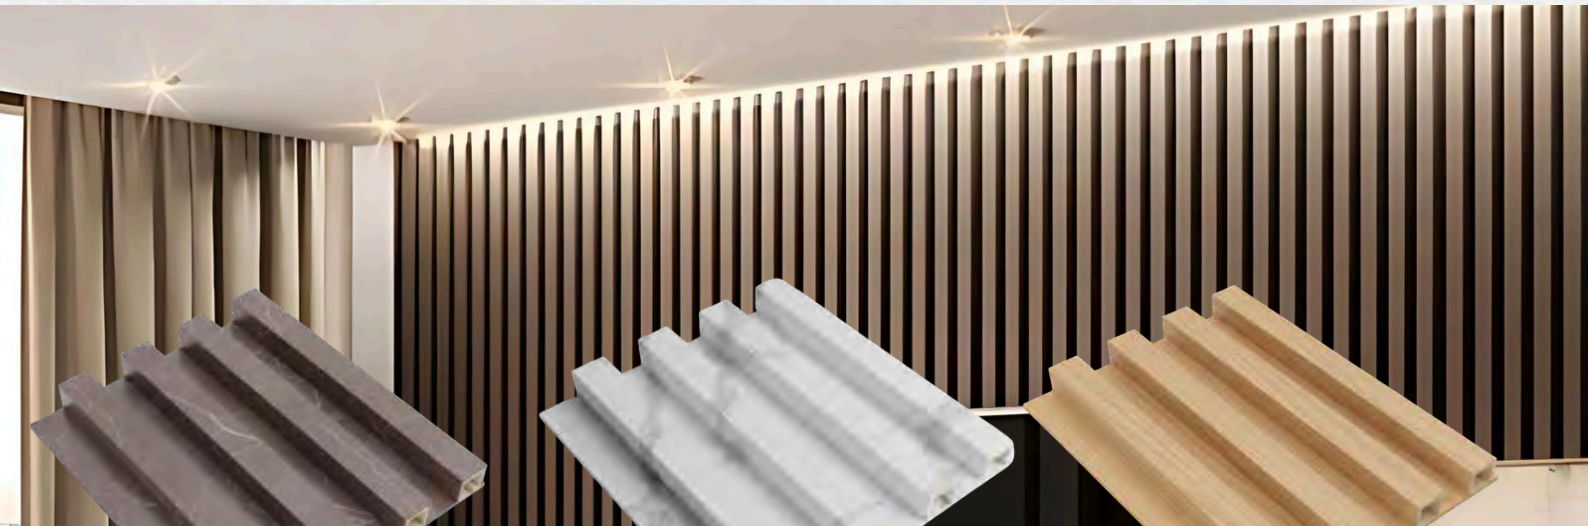

T-Shape

J-Shape

WALL PANELS

INTERIOR
114"x6.5"

STONE GRAY (01)

WHITE CARRARA (02)

LIGHT OAK (05)

CEDAR (10)