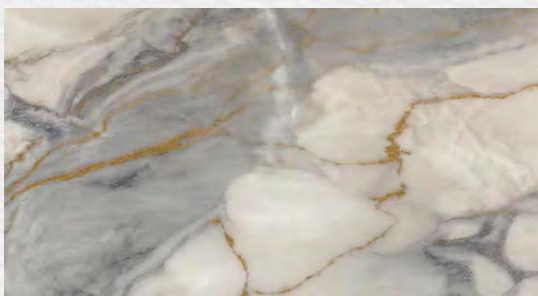

MIDNIGHT ARABESQUE

MOSAIC

POOL RATED

HIGH TIDE TEAL

ADRIATIC SEAS

FOAM BOARD 4'x8'

LIGHT OAK

UV SHEETS 4'x8'

CARRARA M01

SAHARA NOIR M03

LUNA M06

SAHARA GRAY M10

NERO MARQUINA M11

CARRARA GOLD M20

VENICE MARBLE M21

MEDITERRANEO GOLD M22