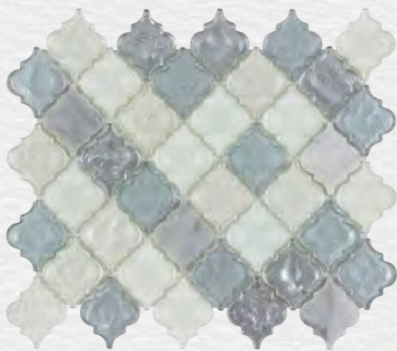

TERRANOVA 24x48

MOSAIC

ALASKA WHITE POLISHED
ALASKA WHITE MATTE

MOSAIC

BLACK MATTE 2"

STATUARY 2"

LIGHT MINK 3"

**DARK GREY 3" CEMENT
GREY 3"**

BLACK MATTE 3"

MOSAIC

WHITE MATTE 2"

DOTS GRAY

DOTS CARRARA

MOSAIC

METALLIC ECLIPSE

PERSIAN ARABESQUE

MIDNIGHT ARABESQUE

MOSAIC

POOL RATED

HIGH TIDE TEAL

ADRIATIC SEAS

FOAM BOARD 4'x8'

LIGHT OAK

UV SHEETS 4'x8'