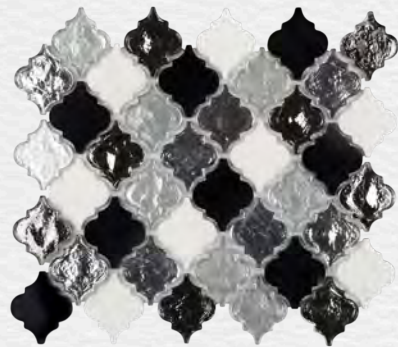

TERRANOVA 24x48

MOSAIC

ALASKA WHITE POLISHED
ALASKA WHITE MATTE

MOSAIC

BLACK MATTE 2"

STATUARY 2"

LIGHT MINK 3"

**DARK GREY 3" CEMENT
GREY 3"**

BLACK MATTE 3"

MOSAIC

WHITE MATTE 2"

DOTS GRAY

DOTS CARRARA

MOSAIC

METALLIC ECLIPSE

PERSIAN ARABESQUE

MIDNIGHT ARABESQUE

MOSAIC

POOL RATED

HIGH TIDE TEAL

ADRIATIC SEAS

FOAM BOARD 4'x8'

LIGHT OAK

UV SHEETS 4'x8'