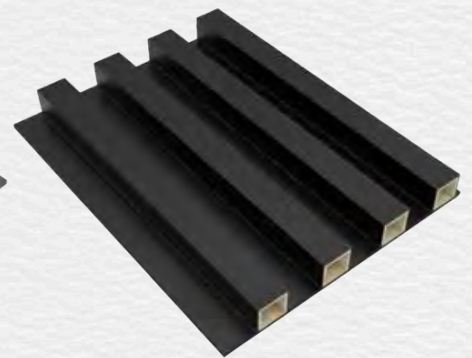

EBANO BLACK (13)

CHOCO MIX (19)

OLIVE MIX (20)

MAPLE MIX (21)

MATTE BLACK (23)

WALL PANELS

EXTERIOR
114"x8.5"

TEAK 05