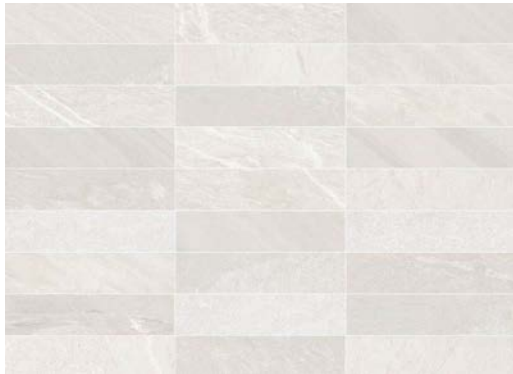

Pietrasanta

Glazed Porcelain

3"x11"
7x28 cm

Ivory

3"x11"
188830