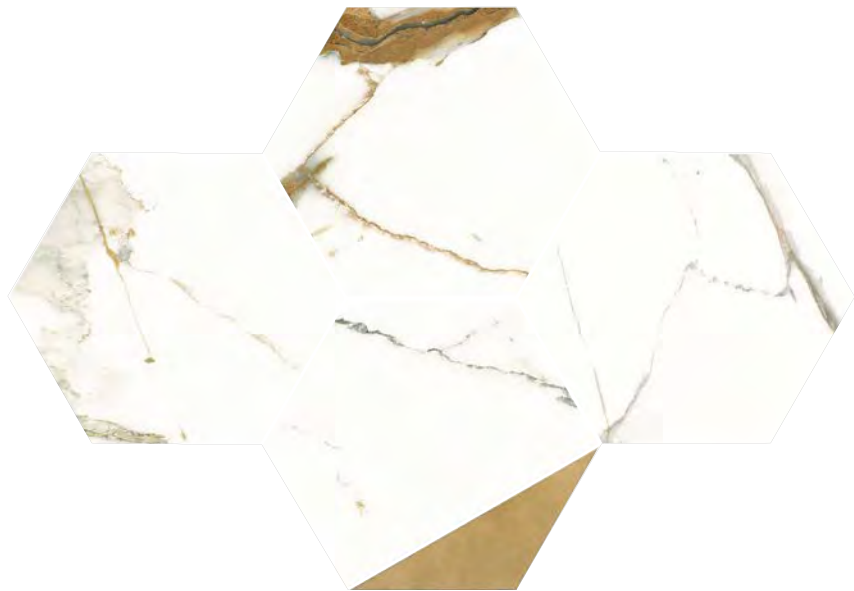

# Theia

Ceramic Wall & Glazed Porcelain

10-11mm

**10"x11.6"**

25.5x29.5 cm