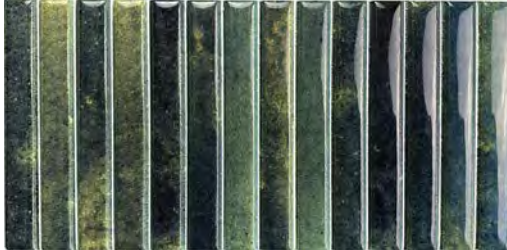

4.5"x9.1" Glossy
188861