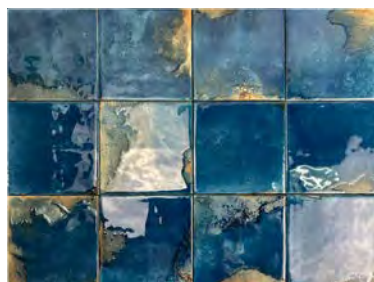

Marino

4.5"x4.5"
189196

2.5"x8.8"
189202