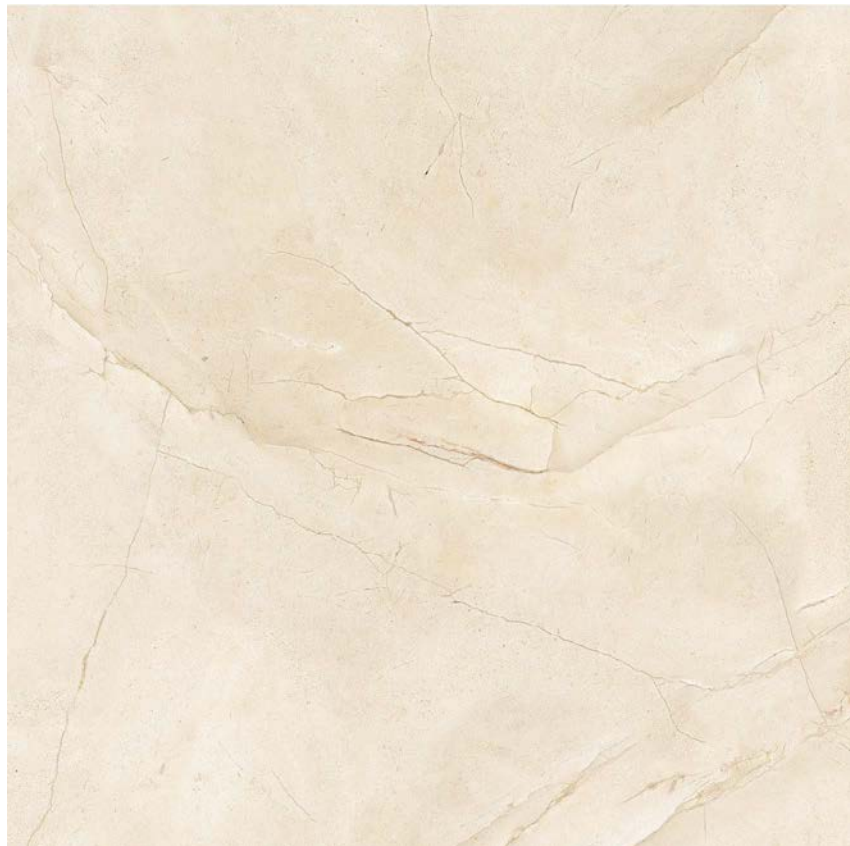

# Cremabella

Glazed Porcelain

10-12mm

**35.4"x35.4"**

90x90 cm