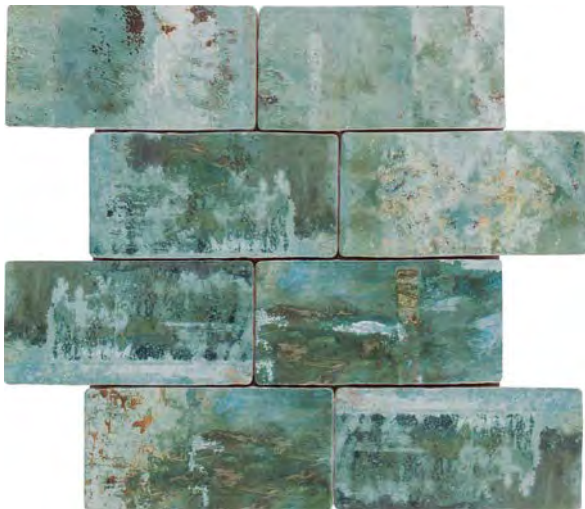

11.8"x11.8"
187600