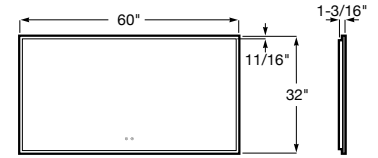

MIRRORS

LUMINI RECTANGULAR LIGHTED MIRROR 60"

B60005M470
$877.00

On/off switch
Adjustable color temperature
Built-in defogger
120V / 60Hz / 46.6W