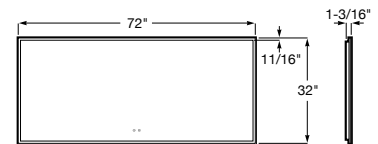

LUMINI RECTANGULAR LIGHTED MIRROR 72"

B60006M470
$963.00

On/off switch
Adjustable color temperature
Built-in defogger
120V / 60Hz / 46.6W