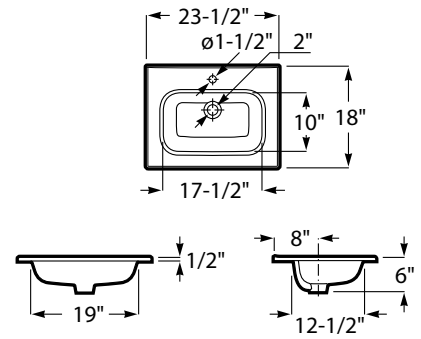

SINKS

DOMO VITREOUS CHINA SINK 24"

GLOSSY WHITE
1421310010300
$142.00

COMPATIBLE WITH
Elemental Wall-Hung Vanity 24"
Cube Wall-Hung Vanity 24"
Space Wall-Hung Vanity 24"