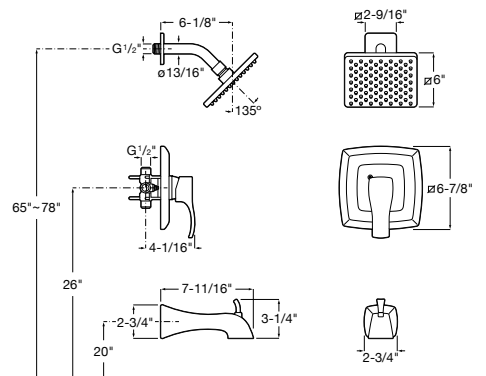

ELEMENTAL PLUS 3-PIECE SHOWER KIT

CHROME B5001Z0CR0 \$414.00

Flow rate 2.5 gpm (shower), 2.4 gpm (spout).
Shower arm included.

CLASSIC 3-PIECE SHOWER KIT

CHROME B5000Z6CR0 \$299.00

Flow rate 2.5 gpm (shower), 2.4 gpm (spout).
Shower arm included.