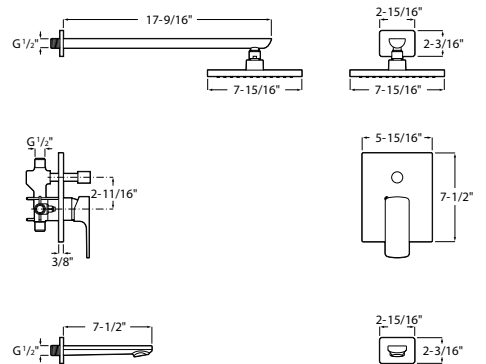

ELEMENTAL PLUS 3-PIECE SHOWER KIT

CHROME B5001Z0CR0 $414.00

Flow rate 2.5 gpm (shower), 2.4 gpm (spout).
Shower arm included.