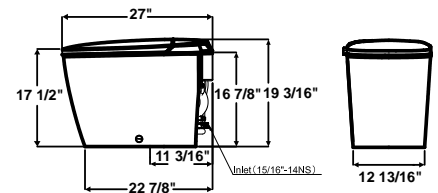

ULTRA PLUS ONE-PIECE ELONGATED BIDET TOILET

GLOSSY WHITE
31Q3770010300
$1,173.00

Siphonic, single flush 1.28 gpf
Standard 12" rough-in
Tankless
Fixing kit included
Does not require electrical connection

Optional:
31Q3770011300 - Ultra wall-mount flushing sensor
31Q3770020300 - Ultra decorative plate matte black
31Q3770910300 - Ultra decorative plate chrome