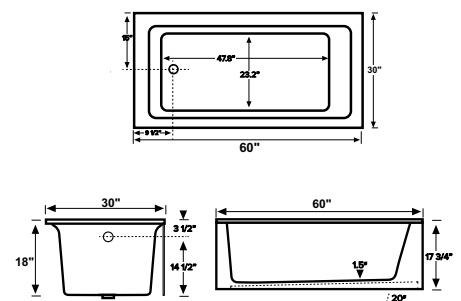

ISOLA
ACRYLIC ALCOVE SKIRTED BATHTUB 30"X60"

GLOSSY WHITE
RIGHT DRAIN
BF003060L3
$1,490.00

GLOSSY WHITE
LEFT DRAIN
BF013060L3
$1,490.00

Drain not included