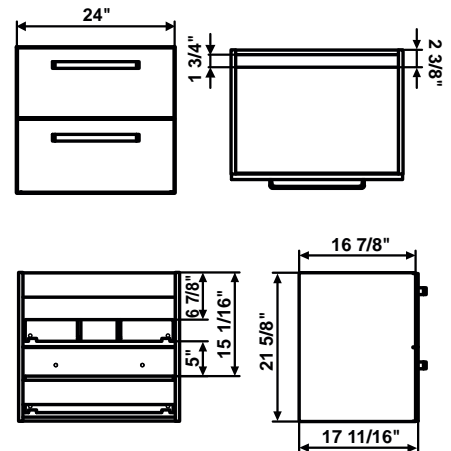

ELEMENTAL WALL-HUNG VANITY 24"

MATTE WHITE
B60006M450
$ 722.00

DARK WOOD
B60007M450
$ 722.00

Material: Particle board.
Soft-close drawers, total extraction.

Sink and handles are not included:
1421310010300 - Domo Vitreous China Sink
3ZB0450013300 - Helena Solid Surface Sink
3101310012300 - Precise Plus Resin Sink
B60016M450 - Handle Kit Chrome
B60017M450 - Handle Kit Matte Black