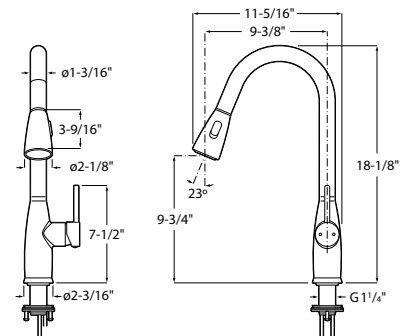

LEVEL PULL-DOWN KITCHEN FAUCET

 CHROME
 B5000Z7CR0
 \$272.00

Flow rate 1.8 gpm. Drain not included.

BLISS PULL-DOWN KITCHEN FAUCET

 CHROME MATTE BLACK
 B5001E1CR0 B5002E1RI0
 \$296.00 \$358.00

Flow rate 1.8 gpm. Drain not included.