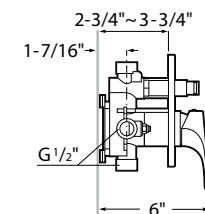

LEAN SHOWER MIXER, 2 FUNCTIONS

CHROME
B5003Z8CR0
$389.00

Valve is included.