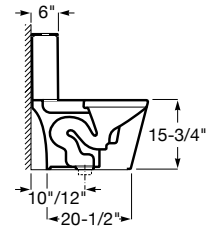

TOILETS

FORM ONE-PIECE RIMLESS™ ELONGATED TOILET

GLOSSY WHITE
3Z33780010300
$575.00

Siphonic, dual flush 1.6/1 gpf
Standard 12" rough-in
Seat and cover included
Fixing kit included