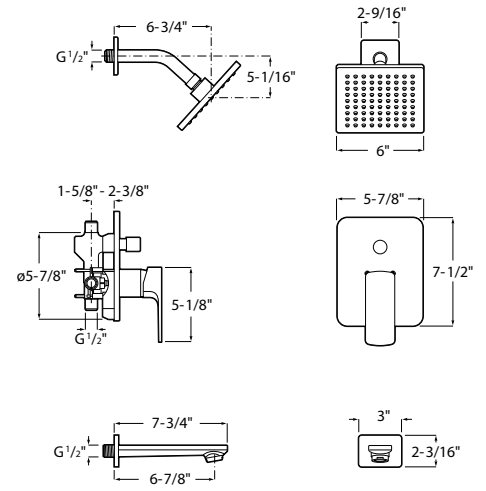

SHOWERS

FINISHES:

CHROME

BRUSHED NICKEL

MATTE BLACK

ELEMENTAL 3-PIECE SHOWER KIT

		
CHROME B5000Z0910 \$389.00	BRUSHED NICKEL B5007Z0R90 \$426.00	MATTE BLACK B5006Z0R00 \$426.00

Flow rate 2.5 gpm (shower), 2.4 gpm (spout).
Shower arm included.