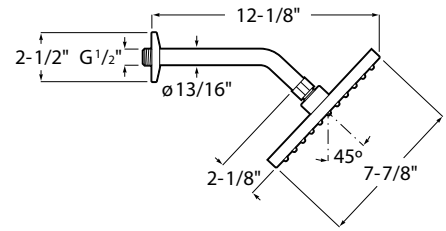

ACQUA 8" SQUARE SHOWER HEAD

CHROME   MATTE BLACK
B5001ZKCR0   B5004ZLRIO
$98.00 $123.00

Flow rate 1.8 gpm.
Shower arm and flange are included.