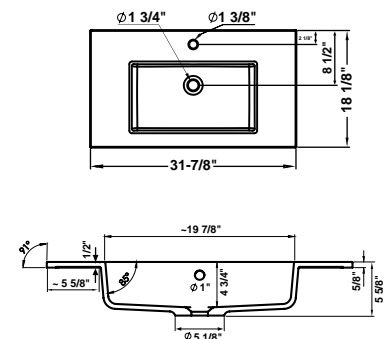

PRECISE ACRYLIC SINK 32"

GLOSSY WHITE
1421320010300
$506.00

COMPATIBLE WITH
Elemental Wall-Hung Vanity 32"
Cube Wall-Hung Vanity 32"
Space Wall-Hung Vanity 32"