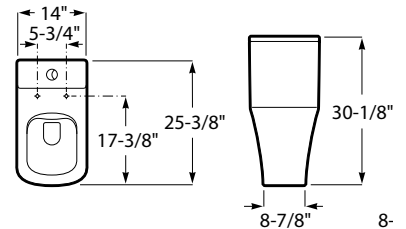

EDGE ONE-PIECE RIMLESS™ ELONGATED TOILET

GLOSSY WHITE
3D33780010300
$575.00

Siphonic, dual flush 1.6/1 gpf
Standard 12" rough-in
Seat and cover included
Fixing kit included