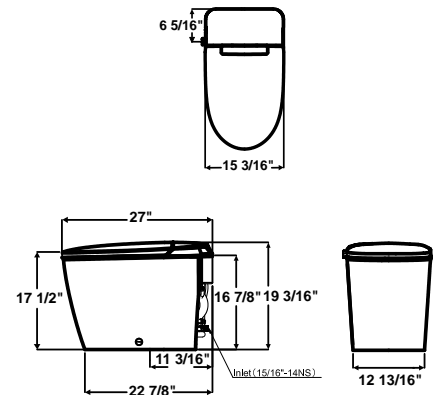

ULTRA ONE-PIECE RIMLESS™ ELONGATED TOILET

GLOSSY WHITE
31Q3770012300
$790.00

Siphonic, single flush 1.28 gpf
Standard 12" rough-in
Tankless
Fixing kit included

Optional:
31Q3770011300 - Ultra wall-mount flushing sensor
31Q3770020300 - Ultra decorative plate matte black
31Q3770910300 - Ultra decorative plate chrome