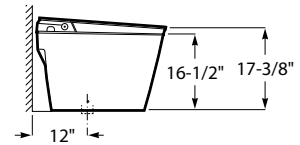

ZENIX ONE-PIECE ELONGATED SMART TOILET

GLOSSY WHITE
3D93770010300
\$3,198.00

Siphonic, single flush 1.28 gpf
Standard 12" rough-in
Integrated tank
Fixing kit included
Electrical connection, 110-120V

ULTRA PLUS ONE-PIECE ELONGATED BIDET TOILET