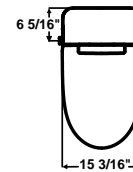

ULTRA PLUS ONE-PIECE ELONGATED BIDET TOILET

GLOSSY WHITE
31Q3770010300
$1,173.00

Siphonic, single flush 1.28 gpf
Standard 12" rough-in
Tankless
Fixing kit included
Does not require electrical connection

Optional:
31Q3770011300 - Ultra wall-mount flushing sensor
31Q3770020300 - Ultra decorative plate matte black
31Q3770910300 - Ultra decorative plate chrome