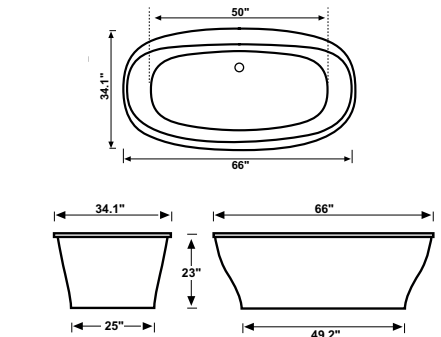

LURA
ACRYLIC FREESTANDING BATHTUB 32"X60"

GLOSSY WHITE
BF003260L1
\$2,099.00

Drain included

HAVEN
ACRYLIC FREESTANDING BATHTUB 34"X66"

GLOSSY WHITE
BF003466L5
\$2,222.00

Drain included

ISOLA
ACRYLIC ALCOVE SKIRTED BATHTUB 30"X60"