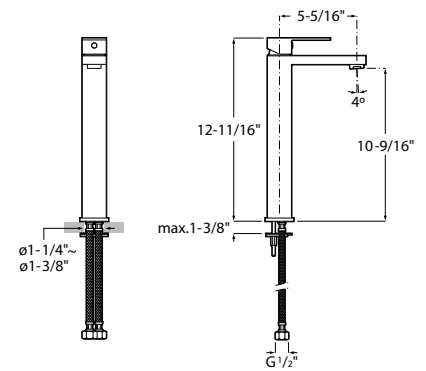

CUBE SINGLE-HANDLE HIGH NECK SINK FAUCET

CHROME
B5001Z9CR0
$299.00

Flow rate 1.2 gpm. Drain not included.