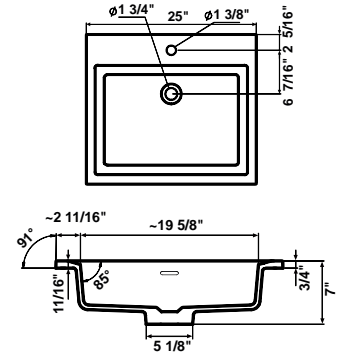

SINKS

KANSAS ACRYLIC SINK 24"

GLOSSY WHITE
3ZT0760010300
$530.00

COMPATIBLE WITH
Kansas Freestanding Vanity 24"