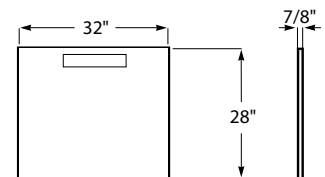

MITOS RECTANGULAR LIGHTED MIRROR 32"

UMMIT32800
$180.00

110-120V / 60Hz