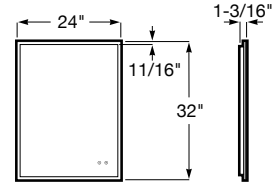

LUMINI
RECTANGULAR LIGHTED MIRROR 24"

B60001M470
$480.00

On/off switch
Adjustable color temperature
Built-in defogger
120V / 60Hz / 46.6W