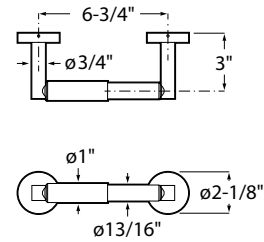

 CHROME MATTE BLACK
 B5006C2CR0 B5007C2R10
 \$21.00 \$25.00

CITY TOILET PAPER HOLDER

 CHROME MATTE BLACK
 B5008C2CR0 B5009C2R10
 \$26.00 \$33.00

CITY DOUBLE BASE TOILET PAPER HOLDER

 CHROME MATTE BLACK
 B5010C2CR0 B5011C2R10
 \$30.00 \$36.00