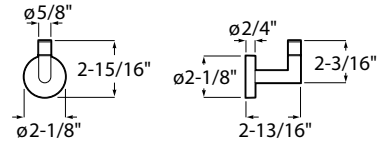

CITY ROBE HOOK

CHROME   MATTE BLACK
B5006C2CR0   B5007C2R10
$21.00 $25.00