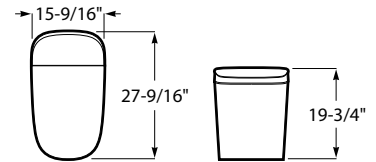

ZENIX ONE-PIECE ELONGATED SMART TOILET

GLOSSY WHITE
3D93770010300
\$3,198.00

Siphonic, single flush 1.28 gpf
Standard 12" rough-in
Integrated tank
Fixing kit included
Electrical connection, 110-120V

ULTRA PLUS ONE-PIECE ELONGATED BIDET TOILET