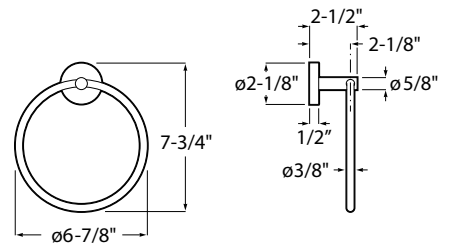

CITY TOWEL RING

CHROME   MATTE BLACK
B5012C2CR0   B5013C2R10
$26.00 $33.00