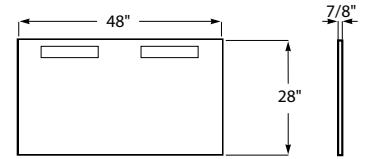

MITOS
RECTANGULAR LIGHTED MIRROR 48"

UMMIT24600
$345.00

110-120V / 60Hz