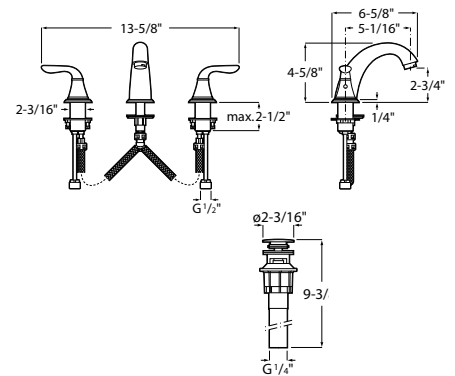

CLASSIC WIDESPREAD SINK FAUCET

CHROME   MATTE BLACK
B5009Z6CR0   B5000Z6RI0
$175.00 $207.00

Flow rate 1.2 gpm. Pop-up drain included.