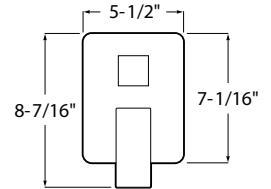

CUBE SHOWER MIXER, 3 FUNCTIONS

CHROME
B5004Z9CR0
$435.00

Valve is included.