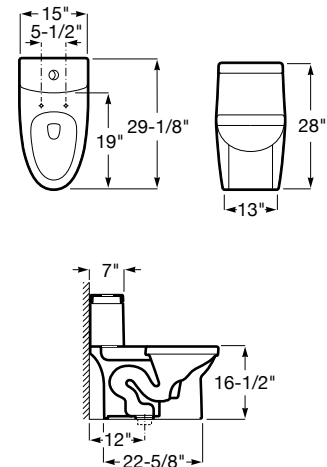

MIAMI ONE-PIECE RIMLESS™ ELONGATED TOILET

GLOSSY WHITE
3Z23780010300
$585.00

Siphonic, dual flush 1.6/1 gpf
Standard 12" rough-in
Seat and cover included
Fixing kit included
ADA compliant