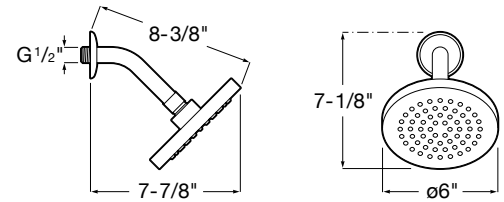

ACQUA 6" ROUND SHOWER HEAD

CHROME   MATTE BLACK
B5001ZHCR0   B5001ZLRIO
$78.00 $104.00

Flow rate 1.8 gpm.
Shower arm and flange are included.