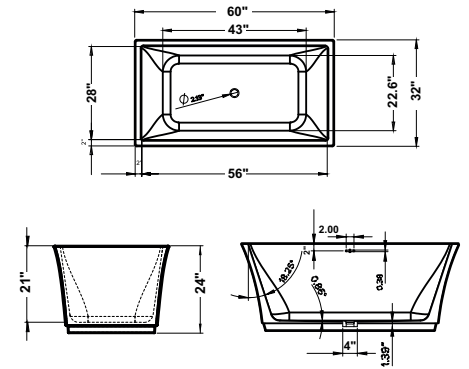

LURA
ACRYLIC FREESTANDING BATHTUB 32"X60"

GLOSSY WHITE
BF003260L1
$2,099.00

Drain included