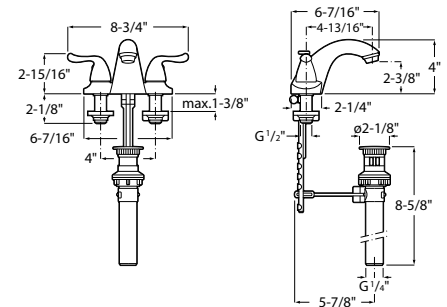

CLASSIC WIDESPREAD SINK FAUCET

 CHROME MATTE BLACK
 B5009Z6CR0 B5000Z6RI0
 \$175.00 \$207.00

Flow rate 1.2 gpm. Pop-up drain included.

ELEMENTAL 4\"/>

 CHROME
 B5008Z6CR0
 \$80.00

Flow rate 1.2 gpm. Pop-up drain included.