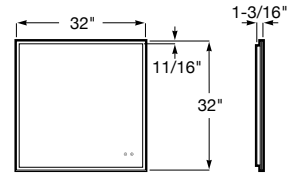

On/off switch
Adjustable color temperature
Built-in defogger
120V / 60Hz / 46.6W

LUMINI
RECTANGULAR LIGHTED MIRROR 32"

B60002M470
\$525.00

On/off switch
Adjustable color temperature
Built-in defogger
120V / 60Hz / 46.6W