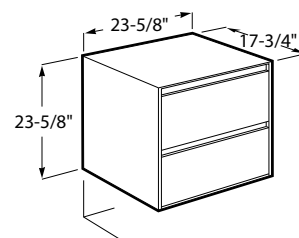

CUBE
WALL-HUNG VANITY 24"

GLOSSY WHITE GOLD
B60023M020 B60024M020
\$ 593.00 \$ 593.00

Material: MDF.
Soft-close drawers.

Sink is not included. Sink options:
3ZB0450013300 - Helena Solid Surface Sink
3101310012300 - Precise Plus Resin Sink
1421310010300 - Domo Vitreous China Sink