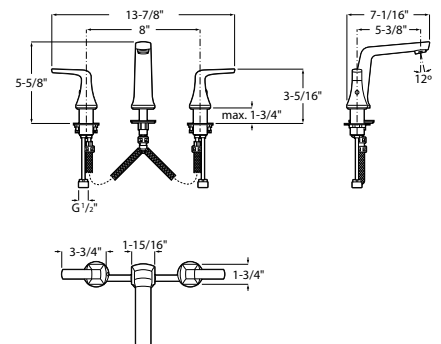

LEAN SINGLE-HANDLE HIGH NECK SINK FAUCET

CHROME
B5001Z8CRO
\$290.00

Flow rate 1.2 gpm. Drain not included.

ELEMENTAL WIDESPREAD SINK FAUCET

CHROME MATTE BLACK
B5011Z0CRO B5000Z0R10
\$240.00 \$315.00

Flow rate 1.2 gpm. Pop-up drain included.