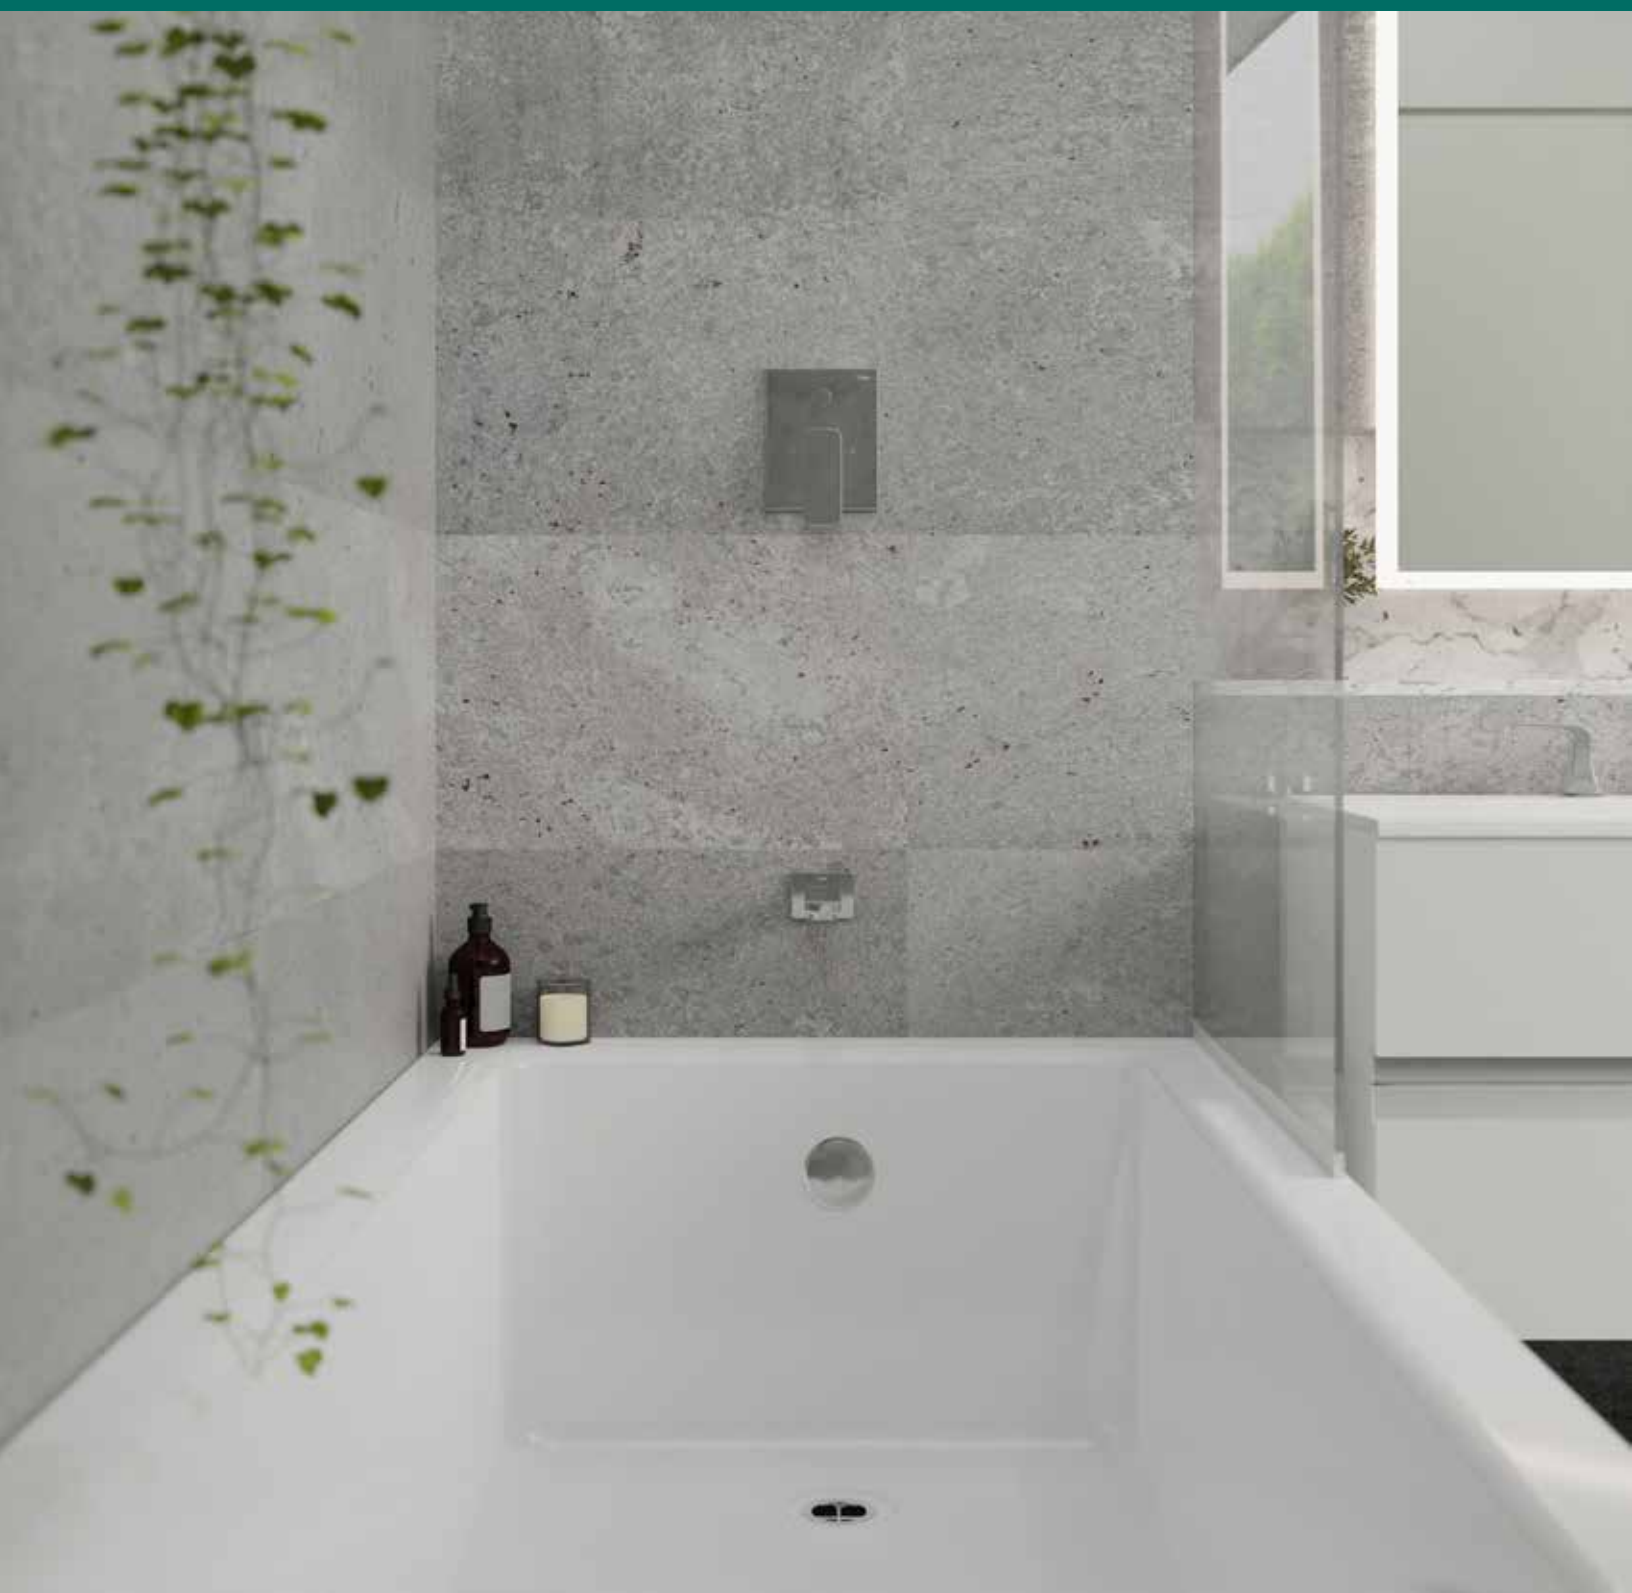

VISTA

ACRYLIC ALCOVE SKIRTED BATHTUB 32"X60"

GLOSSY WHITE RIGHT DRAIN
BF003260L4
\$1,296.00

GLOSSY WHITE LEFT DRAIN
BF013260L4
\$1,296.00

Drain not included

BATHTUBS

ISOLA ACRYLIC ALCOVE SKIRTED BATHTUB 32"X60" RIGHT DRAIN