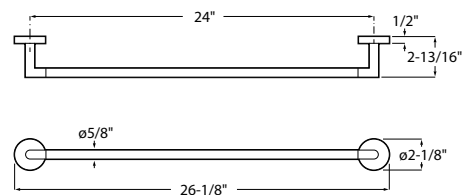

CITY TOWEL BAR

CHROME   MATTE BLACK
B5014C2CR0   B5015C2R10
$33.00 $40.00