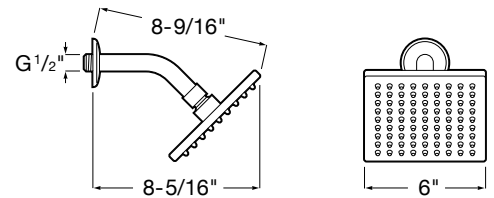

Flow rate 1.8 gpm.
Shower arm and flange are included.

ACQUA 6" SQUARE SHOWER HEAD

 CHROME MATTE BLACK
 B5001ZJCR0 B5003ZLRIO
 \$78.00 \$104.00

Flow rate 1.8 gpm.
Shower arm and flange are included.

ACQUA 8" ROUND SHOWER HEAD