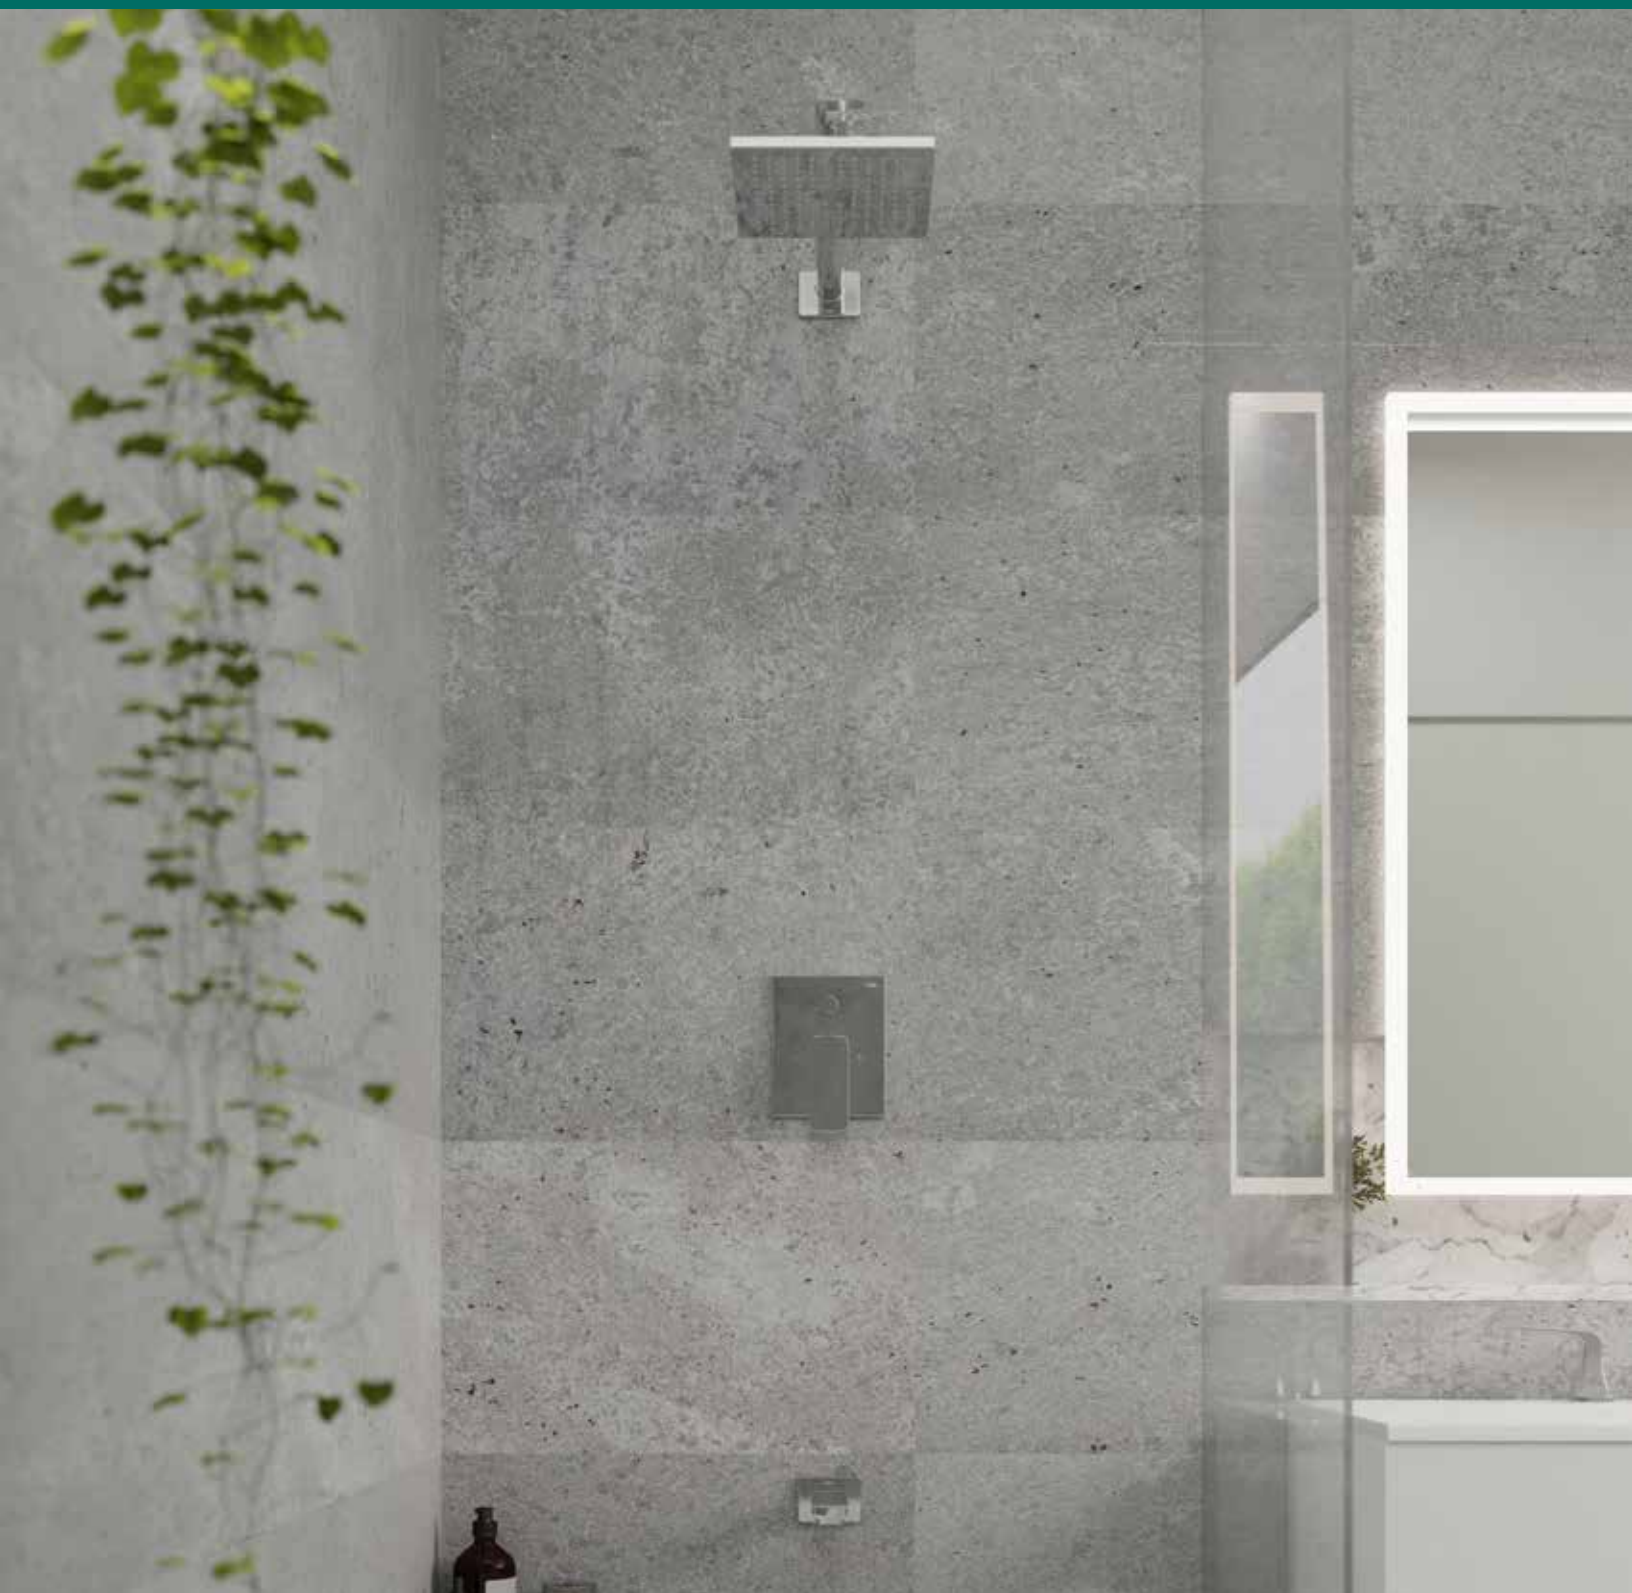

Valve is included.

SHOWERS

ELEMENTAL PLUS 3-PIECE SHOWER KIT

ACCESSORIES

FINISHES:

CHROME

MATTE BLACK

CITY ROBE HOOK