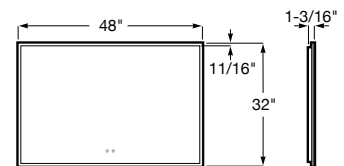

LUMINI
RECTANGULAR LIGHTED MIRROR 36"

B60003M470
\$574.00

On/off switch
Adjustable color temperature
Built-in defogger
120V / 60Hz / 46.6W

LUMINI
RECTANGULAR LIGHTED MIRROR 48"

B60004M470
\$765.00

On/off switch
Adjustable color temperature
Built-in defogger
120V / 60Hz / 46.6W