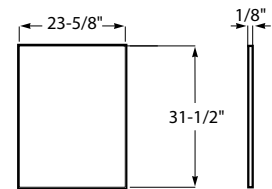

SAPHIR
RECTANGULAR MIRROR 24"

B60001M410
$86.00