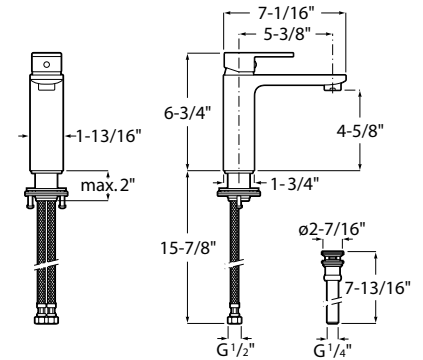

MASTER SINGLE-HANDLE SINK FAUCET

CHROME   **MATTE BLACK**
B5001E2CR0   B5005Z9R10
$154.00 $185.00

Flow rate 1.2 gpm. Pop-up drain included.