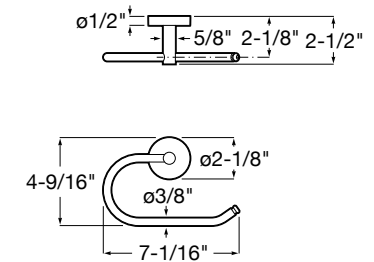

CITY TOILET PAPER HOLDER

CHROME   MATTE BLACK
B5008C2CR0   B5009C2R10
$26.00 $33.00