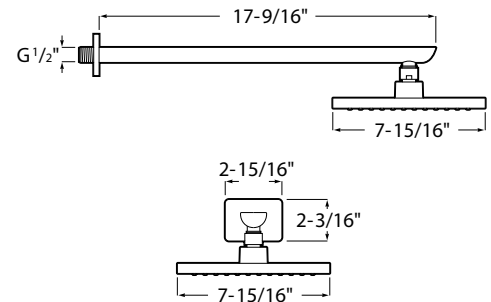

Flow rate 1.8 gpm.
Shower arm and flange are included.

ELEMENTAL PLUS SQUARE SHOWER HEAD

 CHROME
 B5012ZOCRO
 \$259.00

Flow rate 1.8 gpm.
Shower arm and flange are included.

ACQUA 3 FUNCTION HAND SHOWER

 CHROME MATTE BLACK
 B5001ZLCR0 B5005ZLRIO
 \$98.00 \$123.00