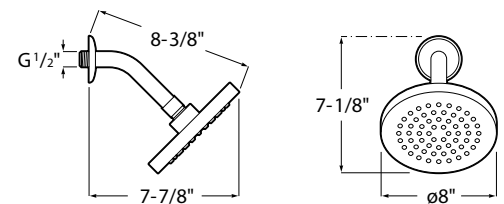

ACQUA 8" ROUND SHOWER HEAD

CHROME   MATTE BLACK
B5001ZICRO   B5002ZLRIO
$998.00 $123.00

Flow rate 1.8 gpm.
Shower arm and flange are included.