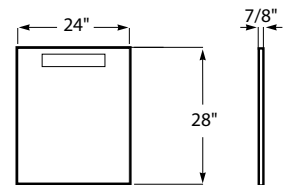

MITOS RECTANGULAR LIGHTED MIRROR 24"

UMMIT24600
$160.00

110-120V / 60Hz