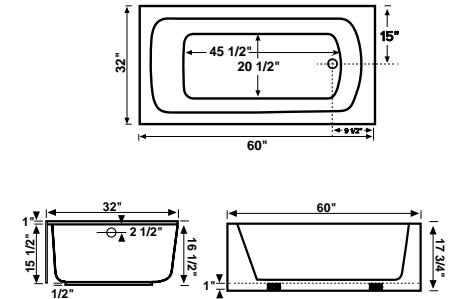

VISTA

ACRYLIC ALCOVE SKIRTED BATHTUB 32"X60"

GLOSSY WHITE RIGHT DRAIN
BF003260L4
$1,296.00

GLOSSY WHITE LEFT DRAIN
BF013260L4
$1,296.00