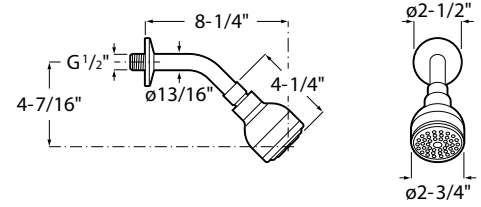

SHOWERS

ACQUA JET ROUND SHOWER HEAD

 CHROME
 B5001ZGCRO
 \$33.00

Flow rate 1.8 gpm.
Shower arm and flange are included.

ACQUA 6" ROUND SHOWER HEAD

 CHROME MATTE BLACK
 B5001ZHCR0 B5001ZLRIO
 \$78.00 \$104.00