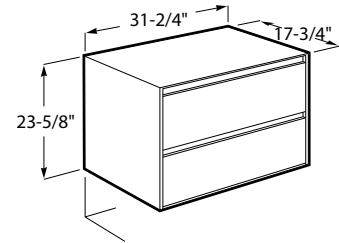

FURNITURE

CUBE WALL-HUNG VANITY 32"

GLOSSY WHITE
B60026M020
\$ 654.00

GOLD
B60027M020
\$ 654.00

Material: MDF.
Soft-close drawers.

Sink is not included. Sink options:
3ZB0540013300 - Helena Solid Surface Sink
3101310013300 - Precise Plus Resin Sink
1421320010300 - Domo Vitreous China Sink