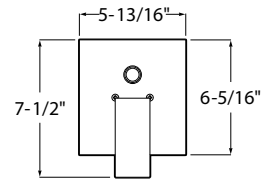

Flow rate 1.8 gpm.
Shower arm and flange are included.

CUBE SHOWER MIXER, SINGLE FUNCTION

 CHROME
 B5002Z9CR0
 \$265.00

Valve is included.

SHOWERS

CUBE SHOWER MIXER, 2 FUNCTIONS

CHROME
B5003Z9CR0
\$402.00

Valve is included.