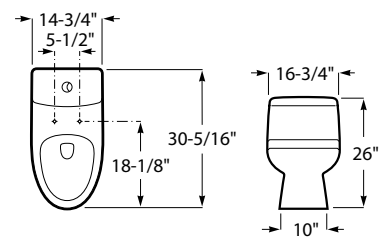

Siphonic, dual flush 1.6/1 gpf
Standard 12" rough-in
Seat and cover included
Fixing kit included

FLUX ONE-PIECE ELONGATED TOILET

GLOSSY WHITE
3D23780010300
\$340.00

Siphonic, single flush 1.28 gpf
Standard 12" rough-in
Seat and cover included
Fixing kit included