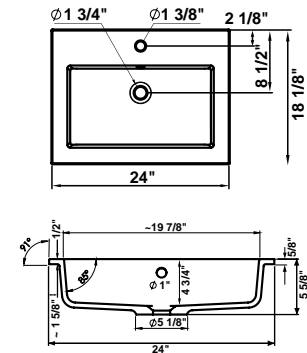

PRECISE ACRYLIC SINK 24"

GLOSSY WHITE
1421310010300
$407.00

COMPATIBLE WITH
Elemental Wall-Hung Vanity 24"
Cube Wall-Hung Vanity 24"
Space Wall-Hung Vanity 24"