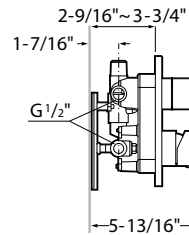

CUBE SHOWER MIXER, 3 FUNCTIONS

CHROME
B5004Z9CR0
$435.00

Valve is included.