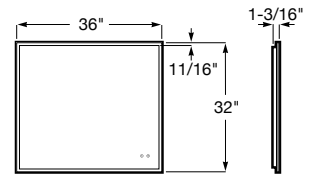

LUMINI
RECTANGULAR LIGHTED MIRROR 36"

B60003M470
$574.00

On/off switch
Adjustable color temperature
Built-in defogger
120V / 60Hz / 46.6W