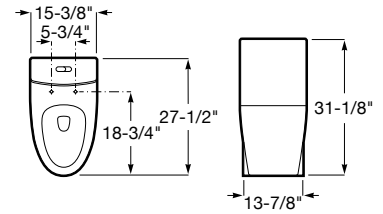

TOILETS

FORM ONE-PIECE RIMLESS™ ELONGATED TOILET

GLOSSY WHITE
3Z33780010300
$575.00

Siphonic, dual flush 1.6/1 gpf
Standard 12" rough-in
Seat and cover included
Fixing kit included