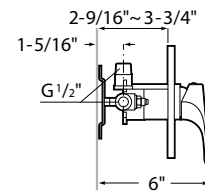

CUBE SHOWER MIXER, 3 FUNCTIONS

CHROME
B5004Z9CR0
\$435.00

Valve is included.

LEAN SHOWER MIXER, SINGLE FUNCTION

CHROME
B5002Z8CR0
\$259.00

Valve is included.

LEAN SHOWER MIXER, 2 FUNCTIONS

CHROME
B5003Z8CR0
\$389.00