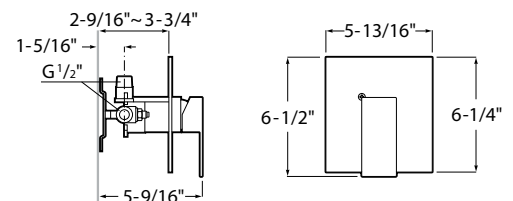

Flow rate 1.8 gpm.
Shower arm and flange are included.

CUBE SHOWER MIXER, SINGLE FUNCTION

 CHROME
 B5002Z9CR0
 \$265.00

Valve is included.

SHOWERS

CUBE SHOWER MIXER, 2 FUNCTIONS

CHROME
B5003Z9CR0
\$402.00

Valve is included.