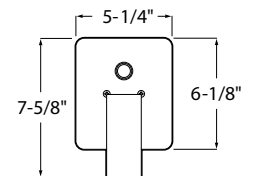

LEAN SHOWER MIXER, 2 FUNCTIONS

CHROME
B5003Z8CR0
$389.00

Valve is included.