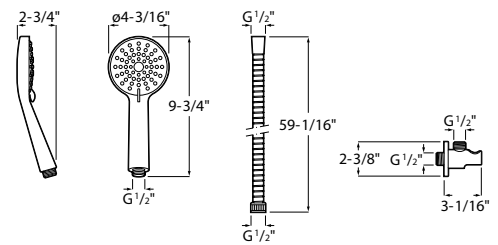

ACQUA 3 FUNCTION HAND SHOWER

CHROME   MATTE BLACK
B5001ZLCR0   B5005ZLRIO
$98.00 $123.00

Flow rate 1.8 gpm.
Shower arm and flange are included.