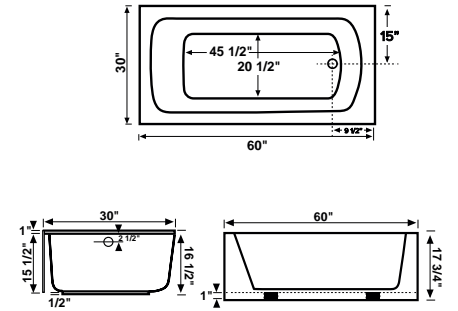

GLOSSY WHITE LEFT DRAIN
BF013260L3
\$1,556.00

Drain not included

VISTA

ACRYLIC ALCOVE SKIRTED BATHTUB 30"X60"

GLOSSY WHITE RIGHT DRAIN
BF003060L4
\$1,173.00

GLOSSY WHITE LEFT DRAIN
BF013060L4
\$1,173.00

Drain not included