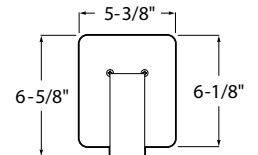

LEAN SHOWER MIXER, SINGLE FUNCTION

CHROME
B5002Z8CR0
$259.00

Valve is included.