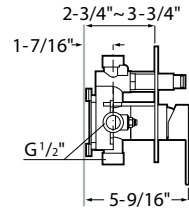

Flow rate 1.8 gpm.
Shower arm and flange are included.

CUBE SHOWER MIXER, SINGLE FUNCTION

 CHROME
 B5002Z9CR0
 \$265.00

Valve is included.

SHOWERS

CUBE SHOWER MIXER, 2 FUNCTIONS

CHROME
B5003Z9CR0
\$402.00

Valve is included.