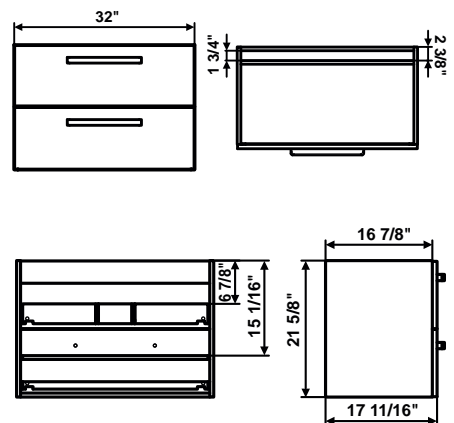

ELEMENTAL WALL-HUNG VANITY 32"

MATTE WHITE
B60008M450
$ 778.00

GOLD
B60009M450
$ 778.00

Material: Particle board.
Soft-close drawers, total extraction.

Sink and handles are not included:
1421320010300 - Domo Vitreous China Sink
3ZB0540013300 - Helena Solid Surface Sink
3101310013300 - Precise Plus Resin Sink
B60016M450 - Handle Kit Chrome
B60017M450 - Handle Kit Matte Black