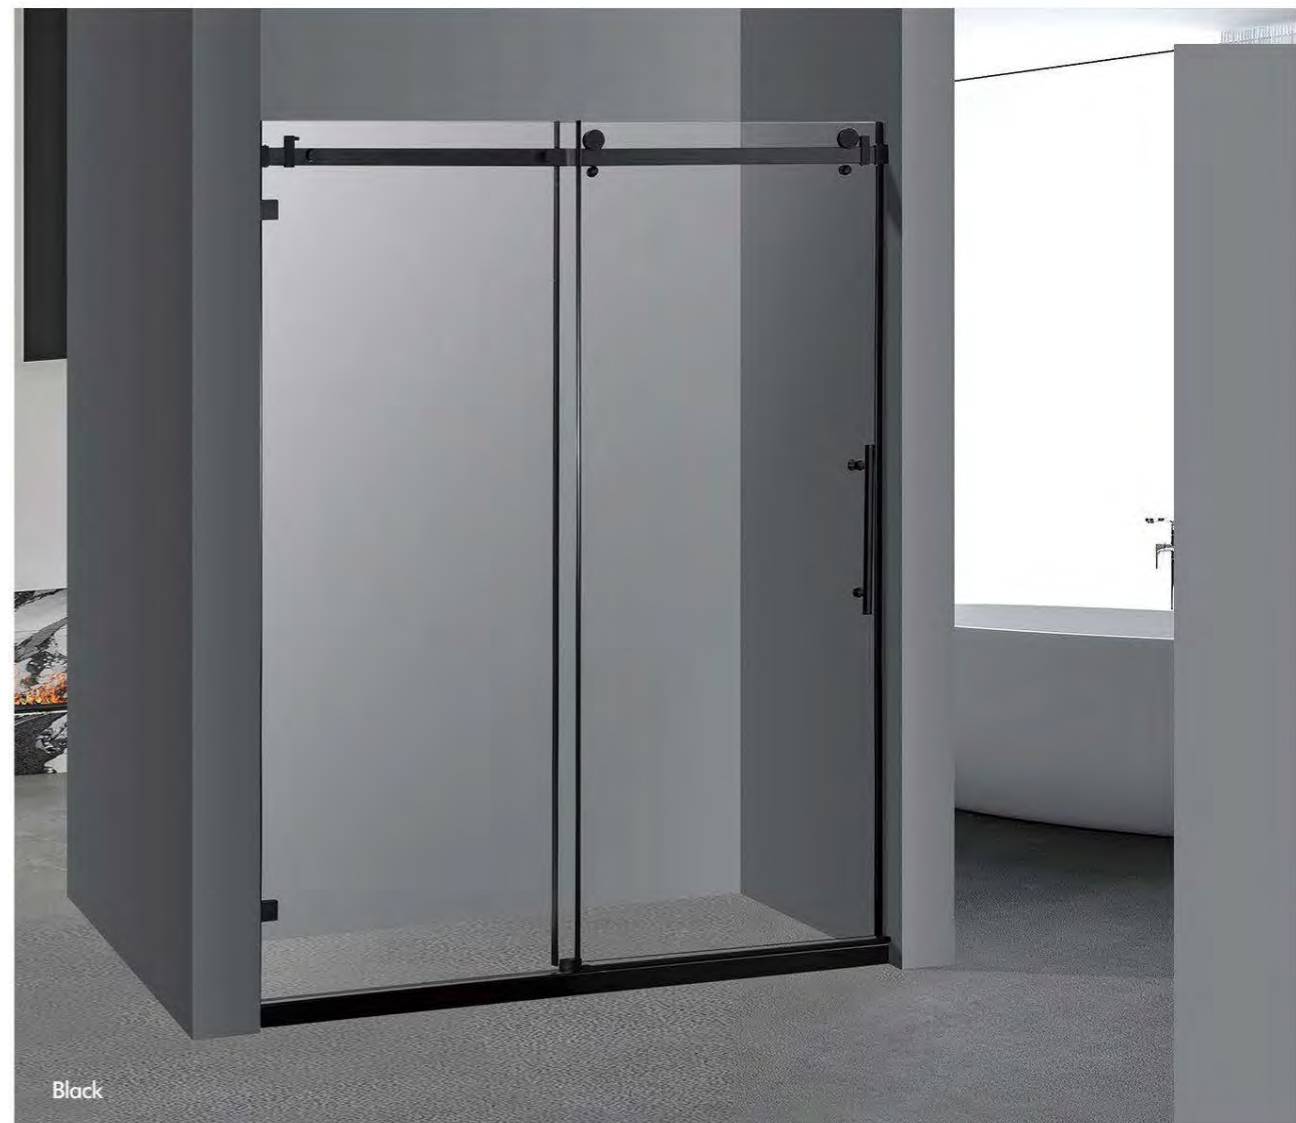

F66

F99

SHOWER DOOR

PF-76

60" x 76"
10mm Clear tempered glass
1 fix 1 sliding door

Brushed nickel

Black

SHOWER SYSTEM