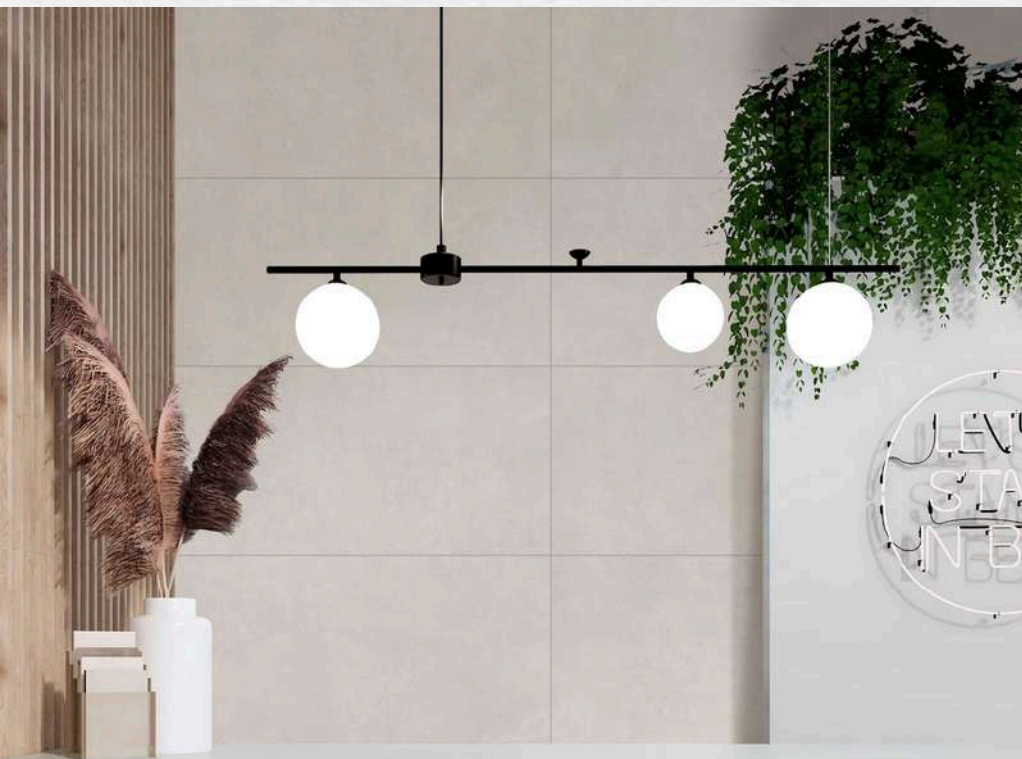

GRAVITY WHITE

LOOK: CEMENT
COLOR: WHITE
NOMINAL SIZE: 24"X 48"
FINISH: MATTE