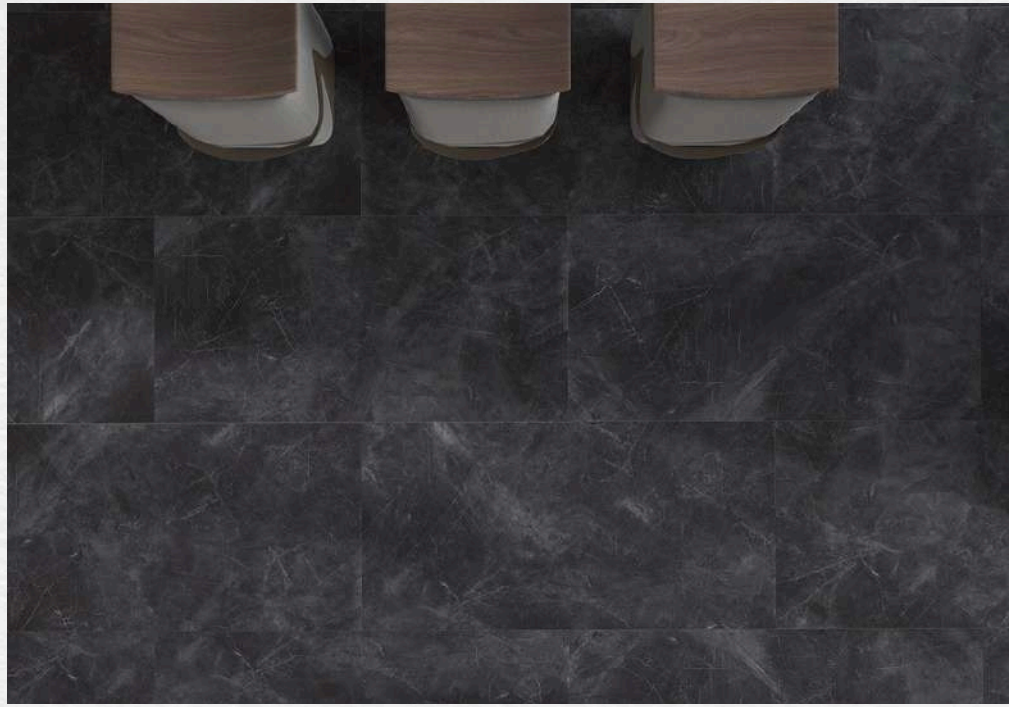

LOOK: MARBLE
COLOR: BLACK
NOMINAL SIZE: 24"X 48"
FINISH: MATTE

PULPIS NERO MATTE