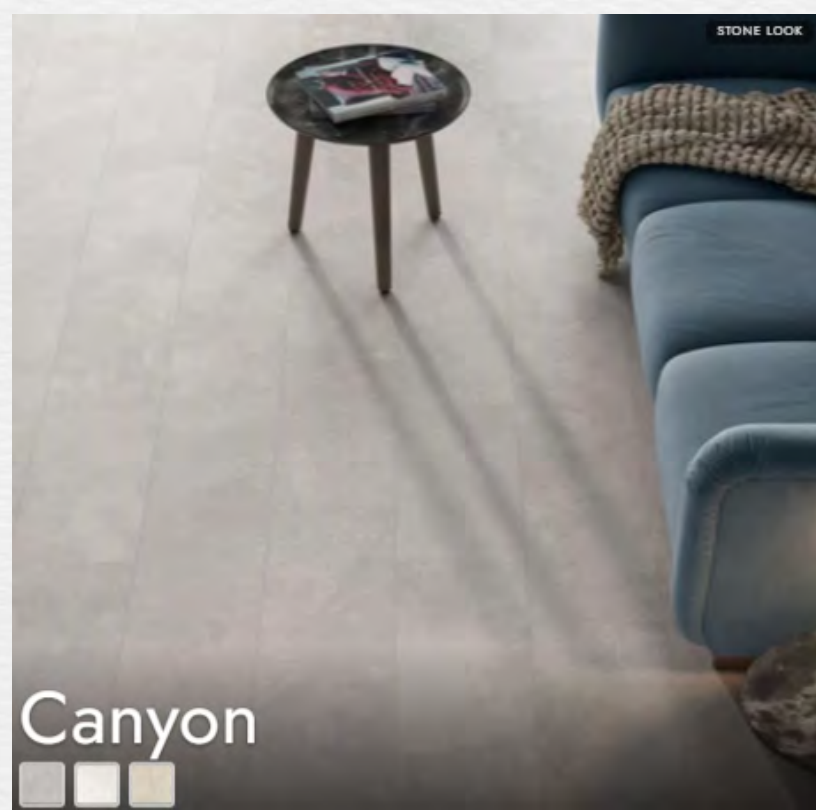

STONE LOOK

Canyon

Size: 12x24
Mosaic: 2x2, 3x3 Hexagon