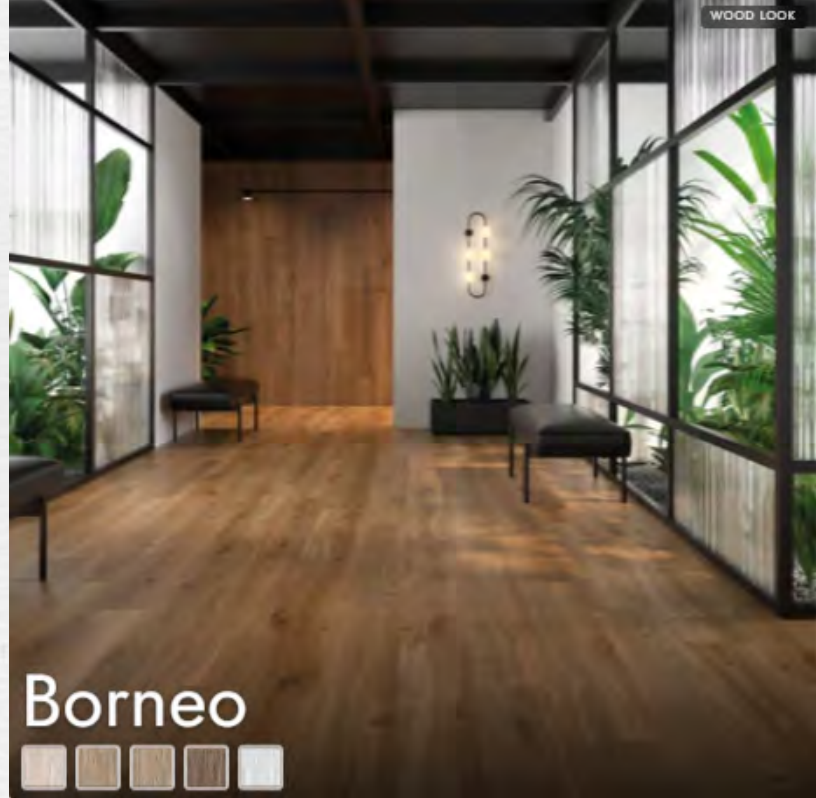

MARBLE LOOK

Aby

Size: 12x24  
Mosaic: 2x2, 3x3 Hexagon

WOOD LOOK

Borneo

Size: 8x48

WOOD LOOK

Borneo Wall