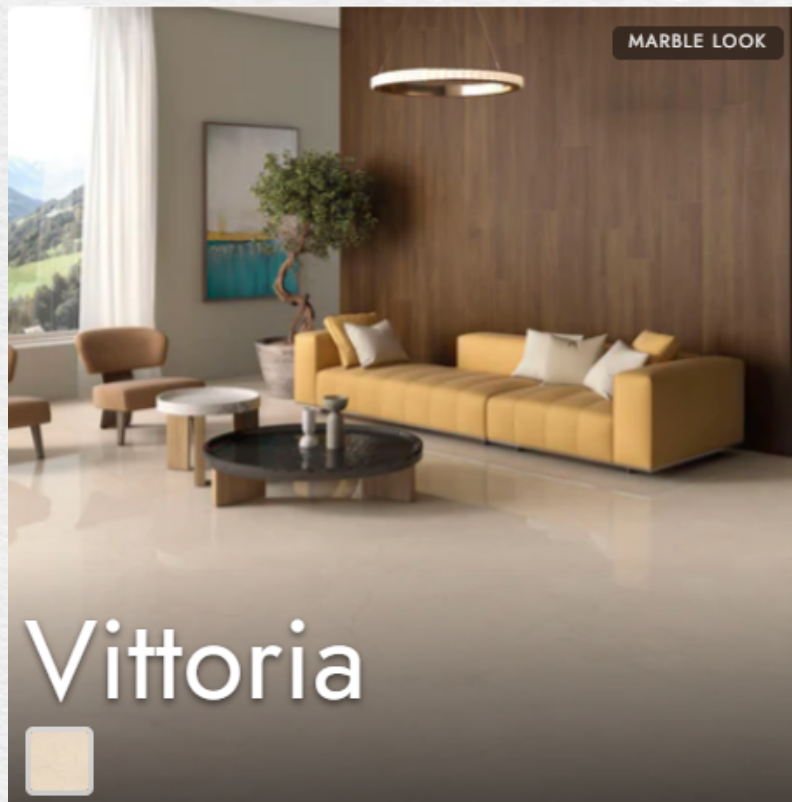

# Siena

Size: 12X24, 24x24, 24x48, 36x36, 48x48  
Mosaic: 2x2, 1x3

STONE LOOK

# Subli

Size: 12x24  
Mosaic: 2x2, 3x3 Hexagon

MARBLE LOOK