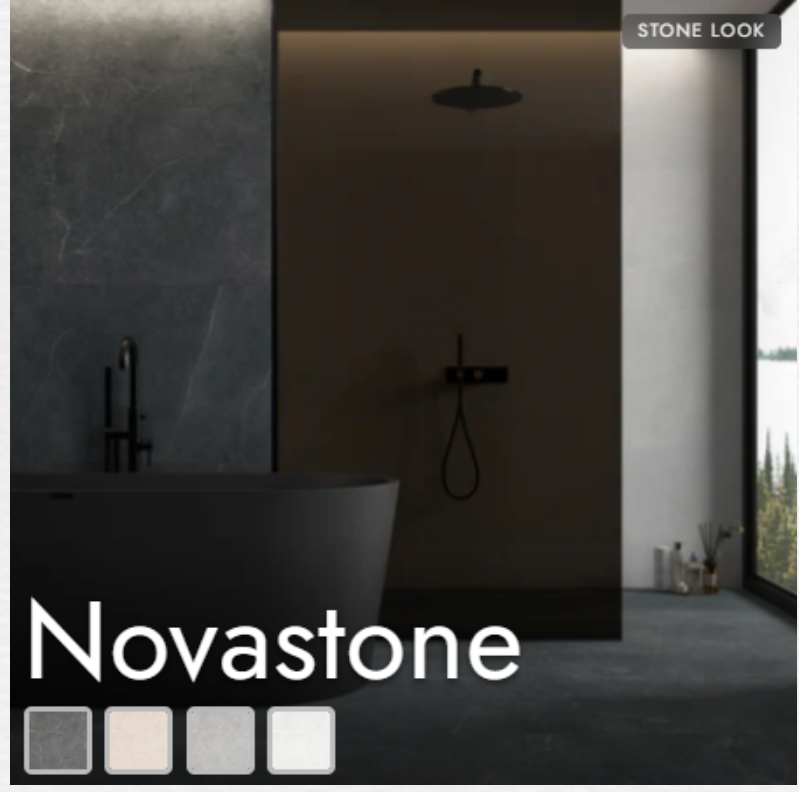

STONE LOOK

Novastone

Size: 12X24, 24x24, 24x48
Mosaic: 2x2, 3x3 Hexagon