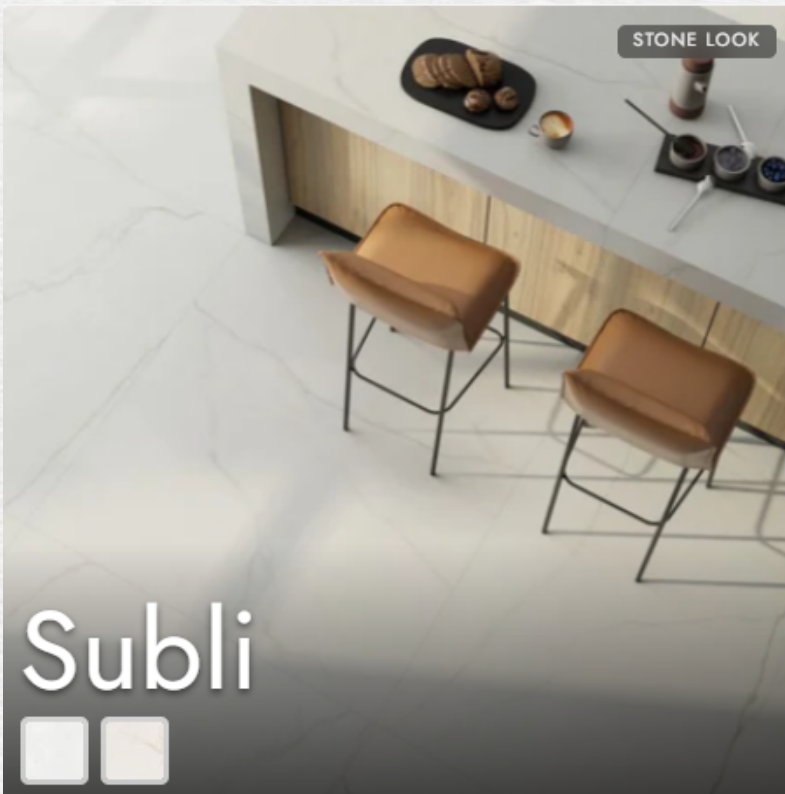

# Shalem

Size: 12x24, 24x24, 24x48  
Mosaic: 2x2, 3x3 Hexagon

STONE LOOK

# Siena

Size: 12X24, 24x24, 24x48, 36x36, 48x48  
Mosaic: 2x2, 1x3

STONE LOOK