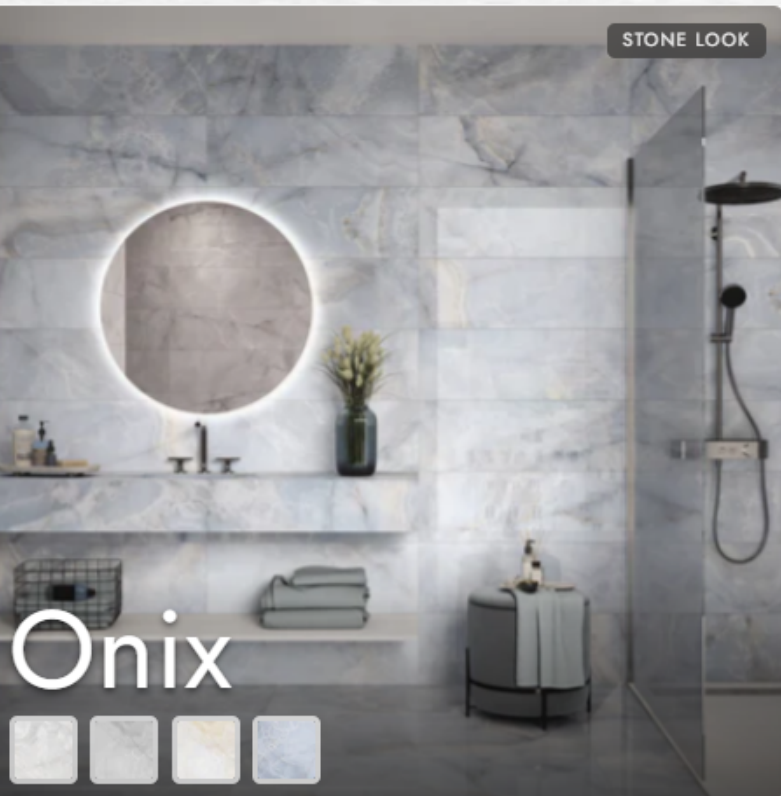

STONE LOOK

Onix

Size: 12x24, 24x24, 24x48, 48x48
Mosaic: 2x2, 3x3 Hexagon