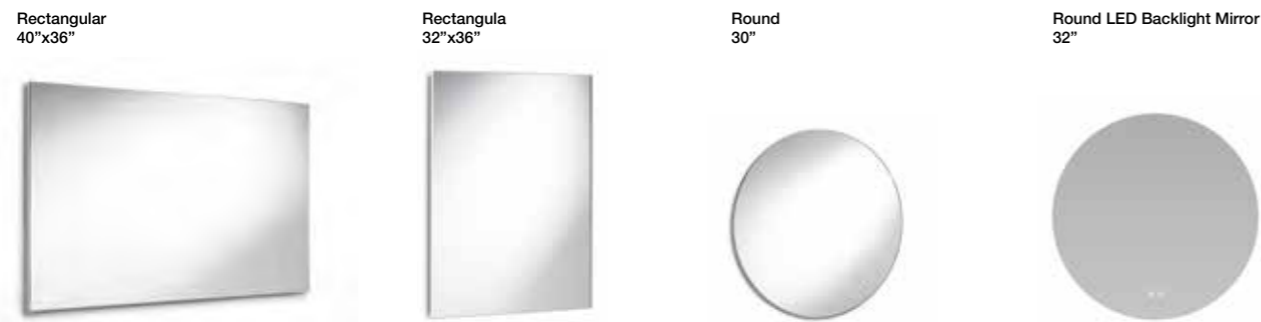

Product line

Ona

*Sink not included

A857818509	24"x18"x26" Matte White
A857818513	24"x18"x26" Matte Green
A857818512	24"x18"x26" Light Oak
A32768600A	24" White Ona Sink

*Sink not included

A857819509	32"x18"x26" Matte White
A857819513	32"x18"x26" Matte Green
A857819512	32"x18"x26" Light Oak
A32768H00A	32" White Ona Sink

*Sink not included

A857820509	40"x18"x26" Matte White
A857820513	40"x18"x26" Matte Green
A857820512	40"x18"x26" Light Oak
A32768A00A	40" White Ona Sink

*Sink not included

A857819509	32"x18"x26" White
A857819513	32"x18"x26" Matte Green
A857819512	32"x18"x26" Light Oak
A857821509	32" White Countertop
A857821513	32" Green Countertop
A857821514	32" Gray Countertop

*Sink not included

A857820509	40"x18"x26" White
A857820513	40"x18"x26" Matte Green
A857820512	40"x18"x26" Light Oak
A857822509	40" White Countertop
A857822513	40" Green Countertop
A857822514	40" Gray Countertop

*Sink not included

A857815509	24"x18"x26" Matte White
A857815524	24"x18"x26" Beige Nature
A32A99E000	24" White Roca Sink

*Sink not included

A857816509	32"x18"x26" Matte White
A857816524	32"x18"x26" Beige Nature
A32A99C000	32" White Roca Sink

*Sink not included

A857817509	40"x18"x26" Matte White
A857817524	40"x18"x26" Beige Nature
A32A99B000	40" White Roca Sink

A857332806	24"x18" White
A857332156	24"x18" Gray Wood
A857332423	24"x18" Cedar Wood
A32A99E000	White Roca Sink 24"
A816555001	Legs (Optional)

Victoria Basic

A857331806	32"x18" White
A857331156	32"x18" Gray Wood
A857331423	32"x18" Gray Wood
A32A99C000	White Roca Sink 32"
A816555001	Legs (Optional)

A857326806	40"x18" Glossy White
A857326156	40"x18" Gray Wood
A857326423	40"x18" Cedar Wood
A32A99B000	White Roca Sink 40"
A816413001	Legs (Optional)

A857330806	12"x10"x59" Glossy White
A857330156	12"x10"x59" Gray Wood
A857330423	12"x10"x59" Cedar Wood