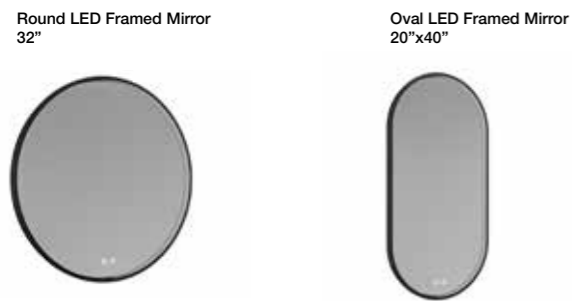

Product line

Ona

*Sink not included

A857818509	24"x18"x26" Matte White
A857818513	24"x18"x26" Matte Green
A857818512	24"x18"x26" Light Oak
A32768600A	24" White Ona Sink

*Sink not included

A857819509	32"x18"x26" Matte White
A857819513	32"x18"x26" Matte Green
A857819512	32"x18"x26" Light Oak
A32768H00A	32" White Ona Sink

*Sink not included

A857820509	40"x18"x26" Matte White
A857820513	40"x18"x26" Matte Green
A857820512	40"x18"x26" Light Oak
A32768A00A	40" White Ona Sink

*Sink not included

A857819509	32"x18"x26" White
A857819513	32"x18"x26" Matte Green
A857819512	32"x18"x26" Light Oak
A857821509	32" White Countertop
A857821513	32" Green Countertop
A857821514	32" Gray Countertop

*Sink not included

A857820509	40"x18"x26" White
A857820513	40"x18"x26" Matte Green
A857820512	40"x18"x26" Light Oak
A857822509	40" White Countertop
A857822513	40" Green Countertop
A857822514	40" Gray Countertop

*Sink not included

A857815509	24"x18"x26" Matte White
A857815524	24"x18"x26" Beige Nature
A32A99E000	24" White Roca Sink

*Sink not included

A857816509	32"x18"x26" Matte White
A857816524	32"x18"x26" Beige Nature
A32A99C000	32" White Roca Sink

*Sink not included

A857817509	40"x18"x26" Matte White
A857817524	40"x18"x26" Beige Nature
A32A99B000	40" White Roca Sink

A857332806	24"x18" White
A857332156	24"x18" Gray Wood
A857332423	24"x18" Cedar Wood
A32A99E000	White Roca Sink 24"
A816555001	Legs (Optional)

Victoria Basic

A857331806	32"x18" White
A857331156	32"x18" Gray Wood
A857331423	32"x18" Gray Wood
A32A99C000	White Roca Sink 32"
A816555001	Legs (Optional)

A857326806	40"x18" Glossy White
A857326156	40"x18" Gray Wood
A857326423	40"x18" Cedar Wood
A32A99B000	White Roca Sink 40"
A816413001	Legs (Optional)

A857330806	12"x10"x59" Glossy White
A857330156	12"x10"x59" Gray Wood
A857330423	12"x10"x59" Cedar Wood