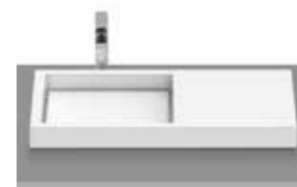

Product line

Geometric - Over Countertop Sink 24"x17"x3"

Skyline - Over Countertop Sink 24"x15"x3"

Skyline - Over Countertop Sink 32"x17"x3"

View - Over Countertop Sink 24"x17"x3"
*Accessory sold separately