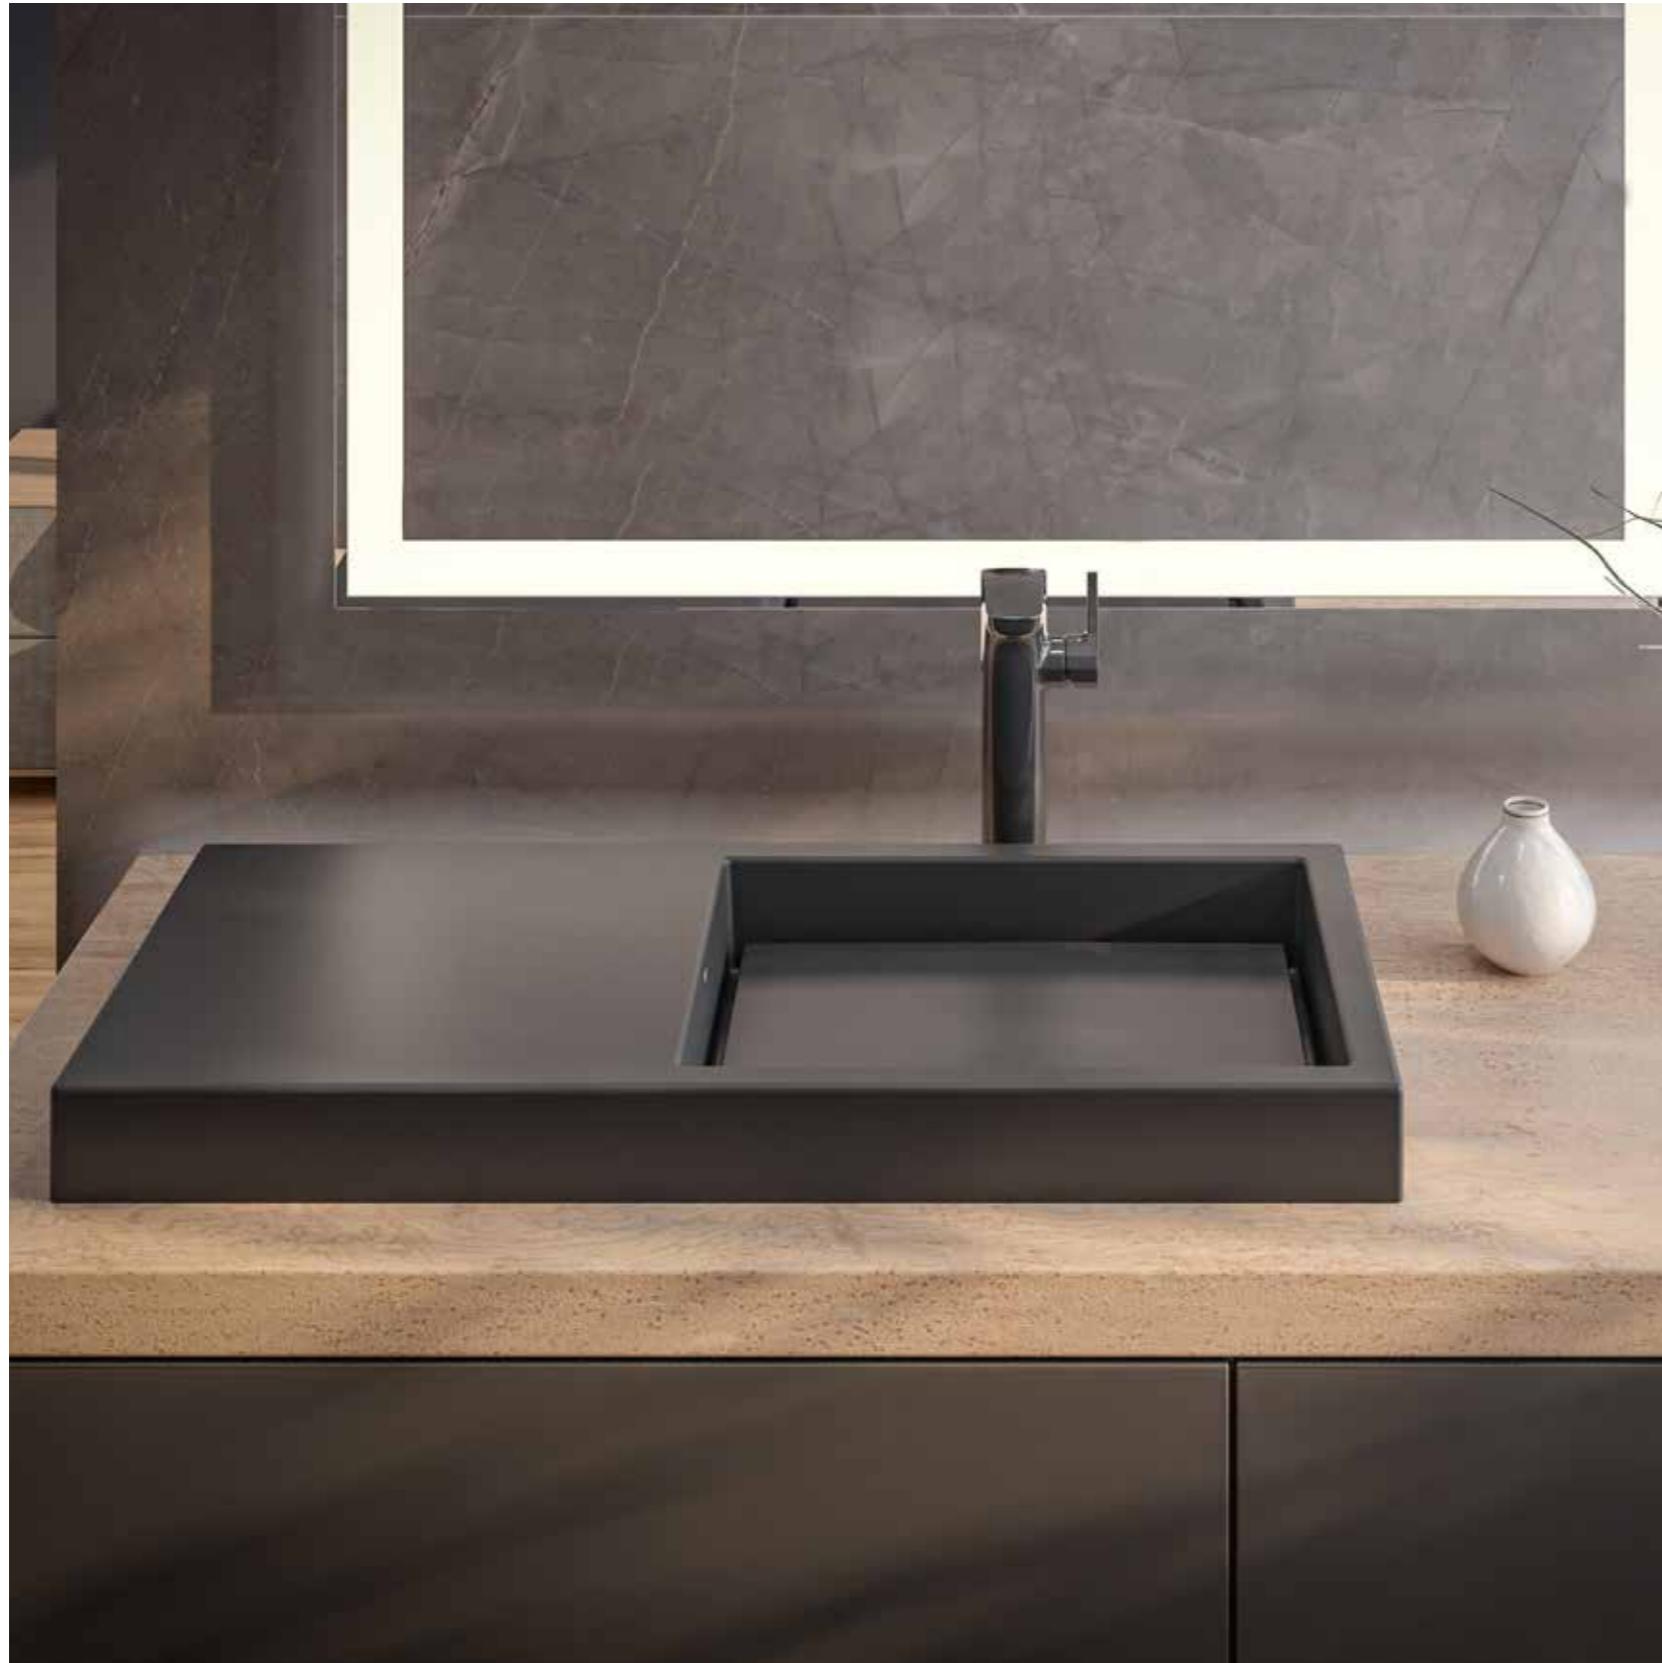

Product line

Geometric - Over Countertop Sink 24"x17"x3"

Skyline - Over Countertop Sink 24"x15"x3"

Skyline - Over Countertop Sink 32"x17"x3"

View - Over Countertop Sink 24"x17"x3"
*Accessory sold separately