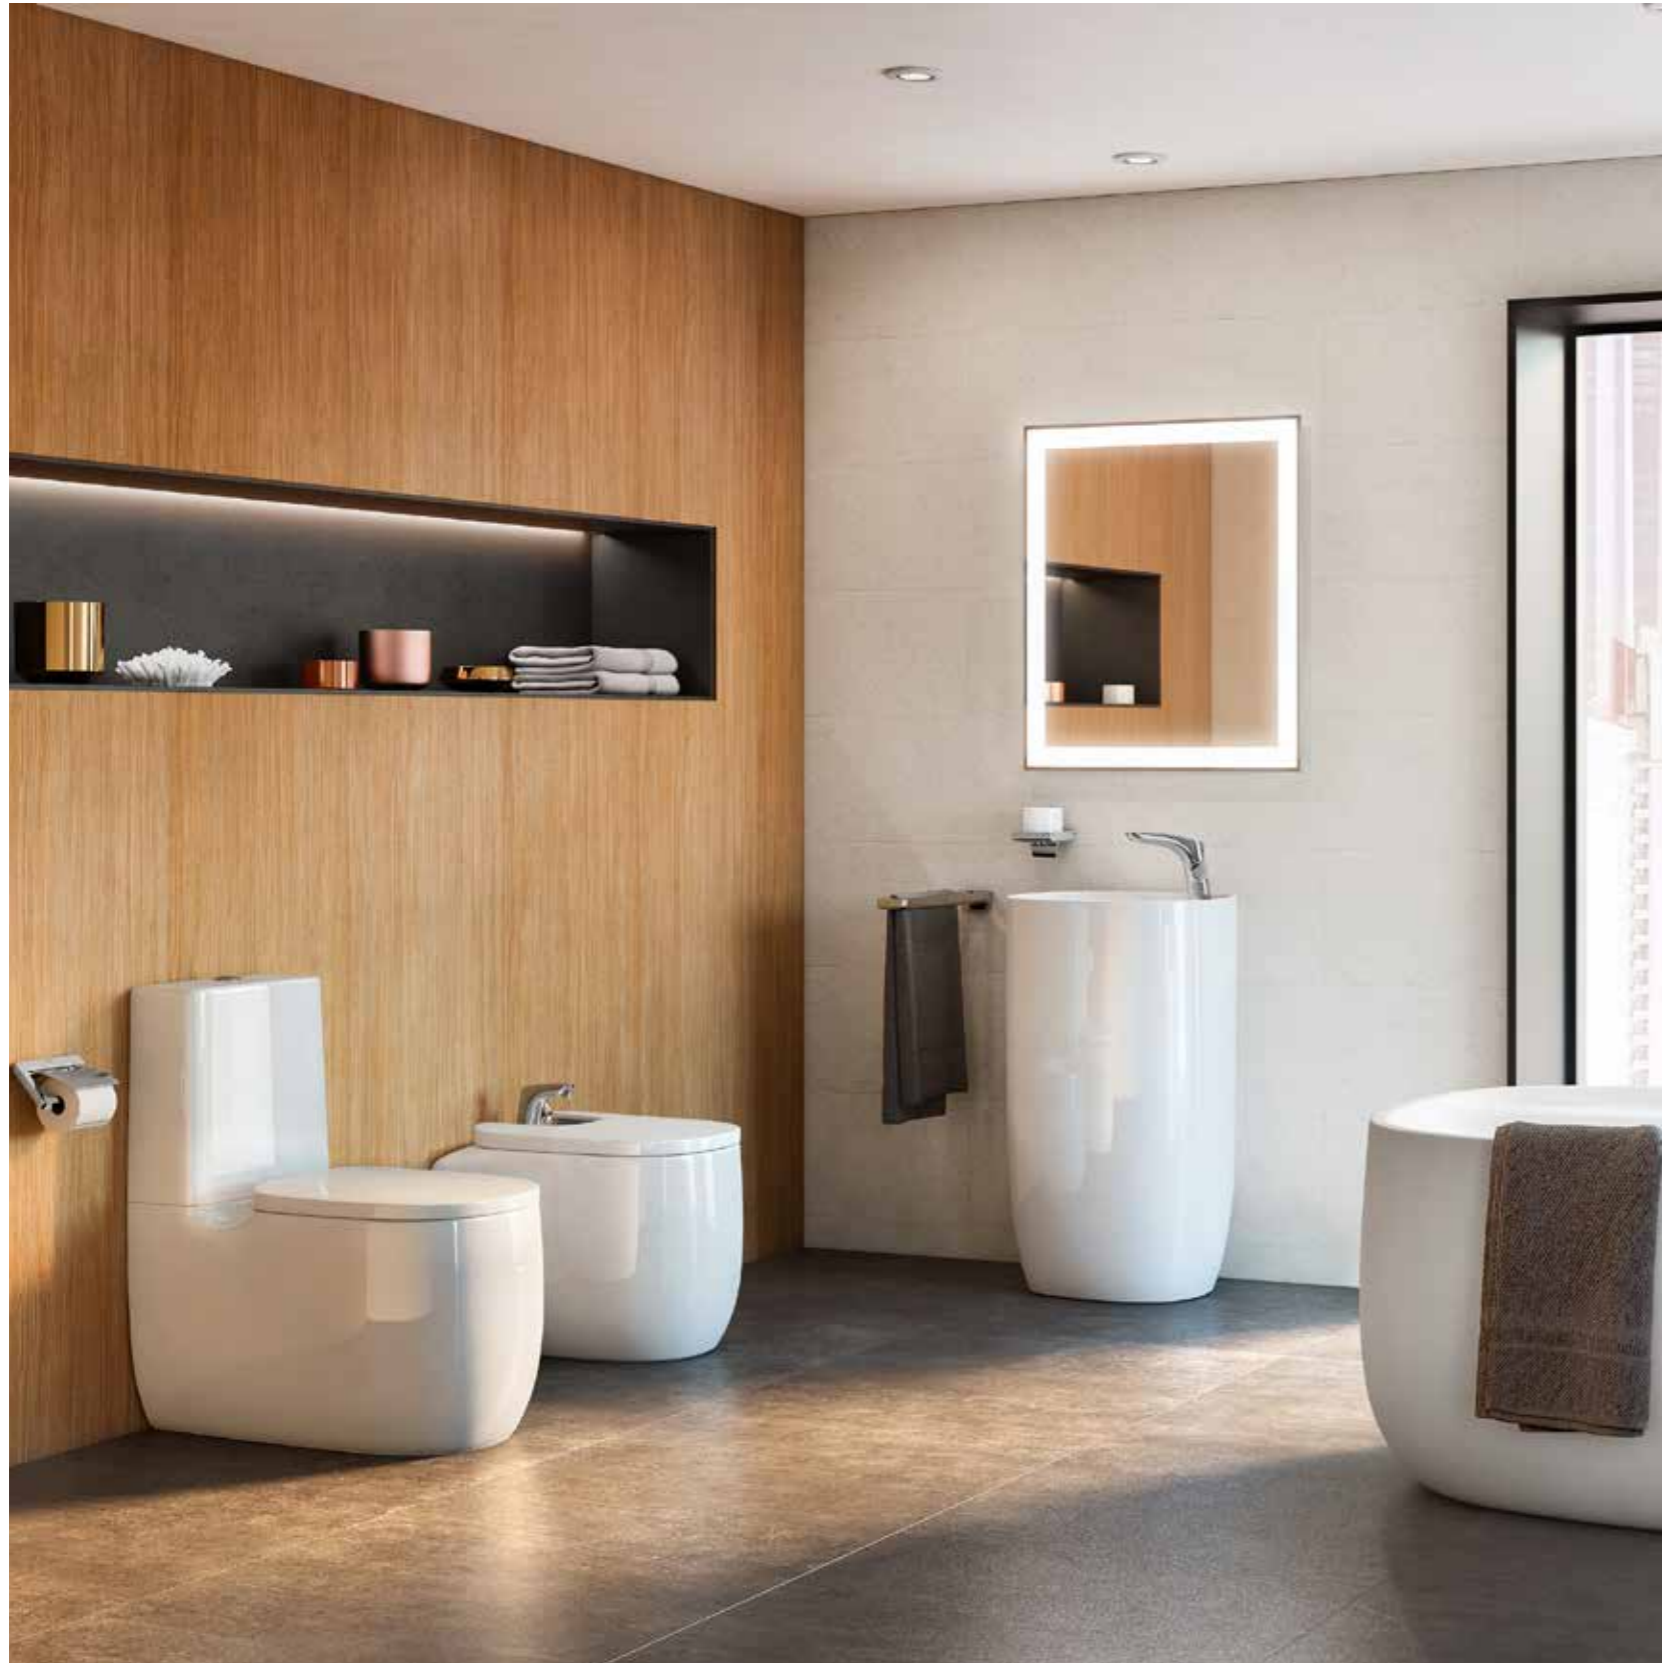

www.a1adecorations.com

Neo

Roca's new generation of Smart Toilets. Neo, a floor standing Smart Toilet series that offers cleansing and drying functions, in addition to a motion sensor for hands-free lid opening and flushing. The 2-in-1 toilet and bidet option for optimal wellness and hygiene in your bathroom space.

Product line

Floor Standing Smart Toilet

Glossy colors | Sanitary ware

White

Omi

Roca's new generation of Smart Toilets. Omi, a wall-hung Smart Toilet series that offers cleansing and drying functions, in addition to a motion sensor for hands-free lid opening and flushing. The 2-in-1 toilet and bidet option for optimal wellness and hygiene in your bathroom space.

Product line

Wall-Hung Smart Toilet

Glossy colors | Sanitary ware

Beyond

Robustness and elegance are the hallmark of Beyond, one of the most exclusive Roca series. For those who want to take a step forward in the search for innovation and design.