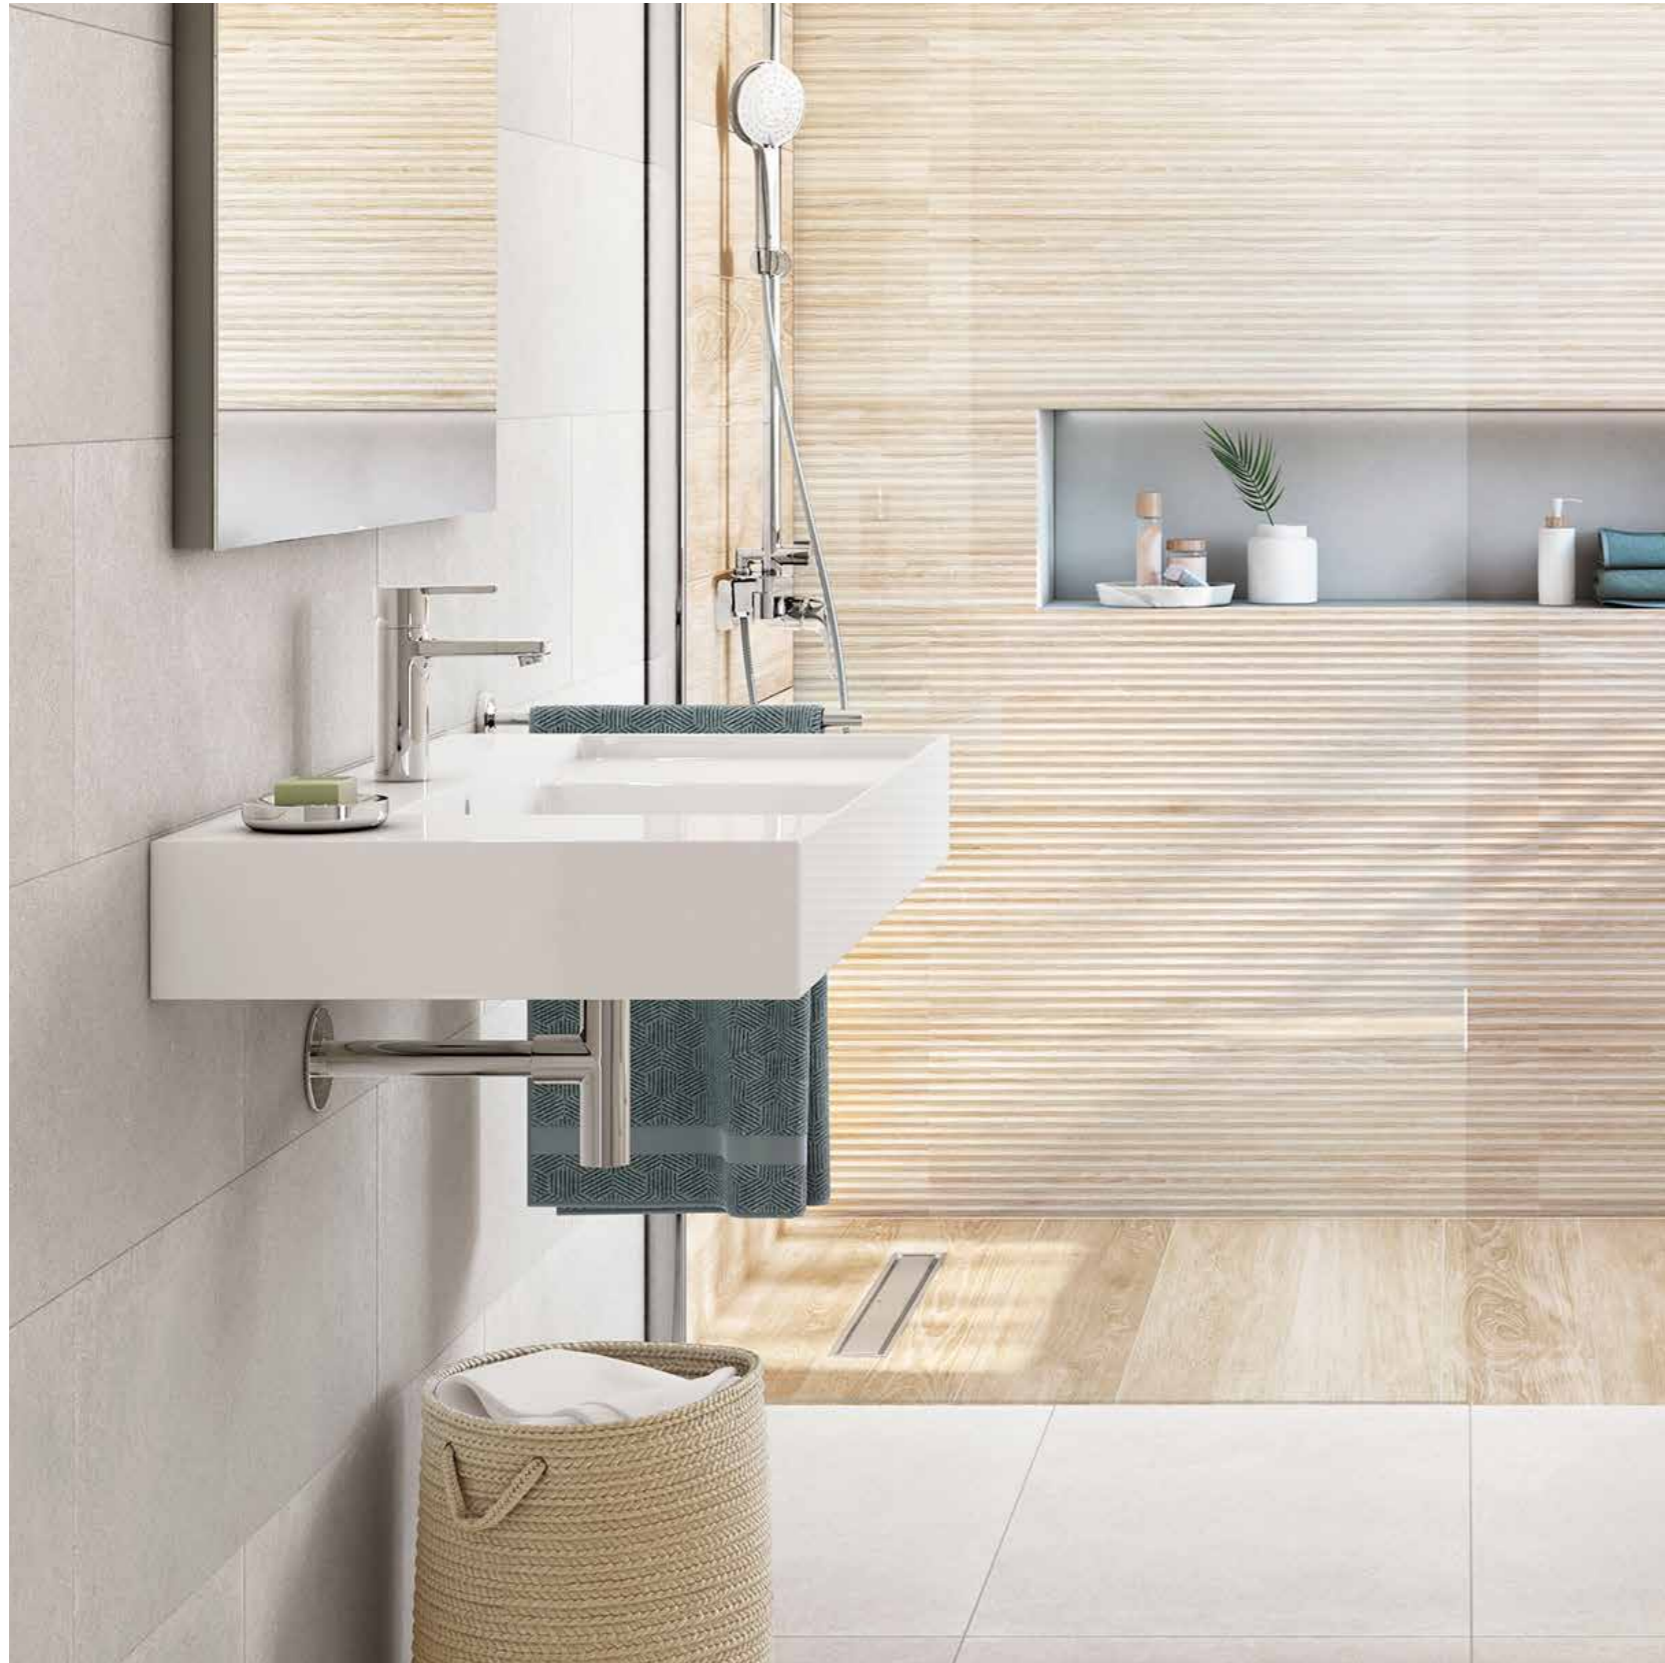

Inspira Square

Three shapes, multiple combinations, broad possibilities. This collection offers three design lines: round, soft and square, perfectly combinable to give life to bathroom spaces of all styles.

Fineceramic® 5mm 40% lighter 30% more resistant	Supralit® 12% More resistant 4x Less porous Smooth rounded angles	Rimless Easy cleaning Even distribution of water	Soft close

Product line - Square

Wall-Hung/Vanity Sink 40"x19"x5" *White Only	Wall-Hung/Vanity Sink 32"x19"x5" *White Only	Wall-Hung/Vanity Sink 24"x19"x5" *White Only	
Over Countertop Sink 20"x15"x6"	Over Countertop Sink 15"x15"x6"	In Countertop Sink 22"x14"x3"	In Countertop Sink 14"x14"x3"
Two-Piece Rimless Toilet	Wall-Hung Rimless Toilet	Floor Standing Bidet	

Glossy colors | Sanitary ware

Matte colors | Sanitary ware