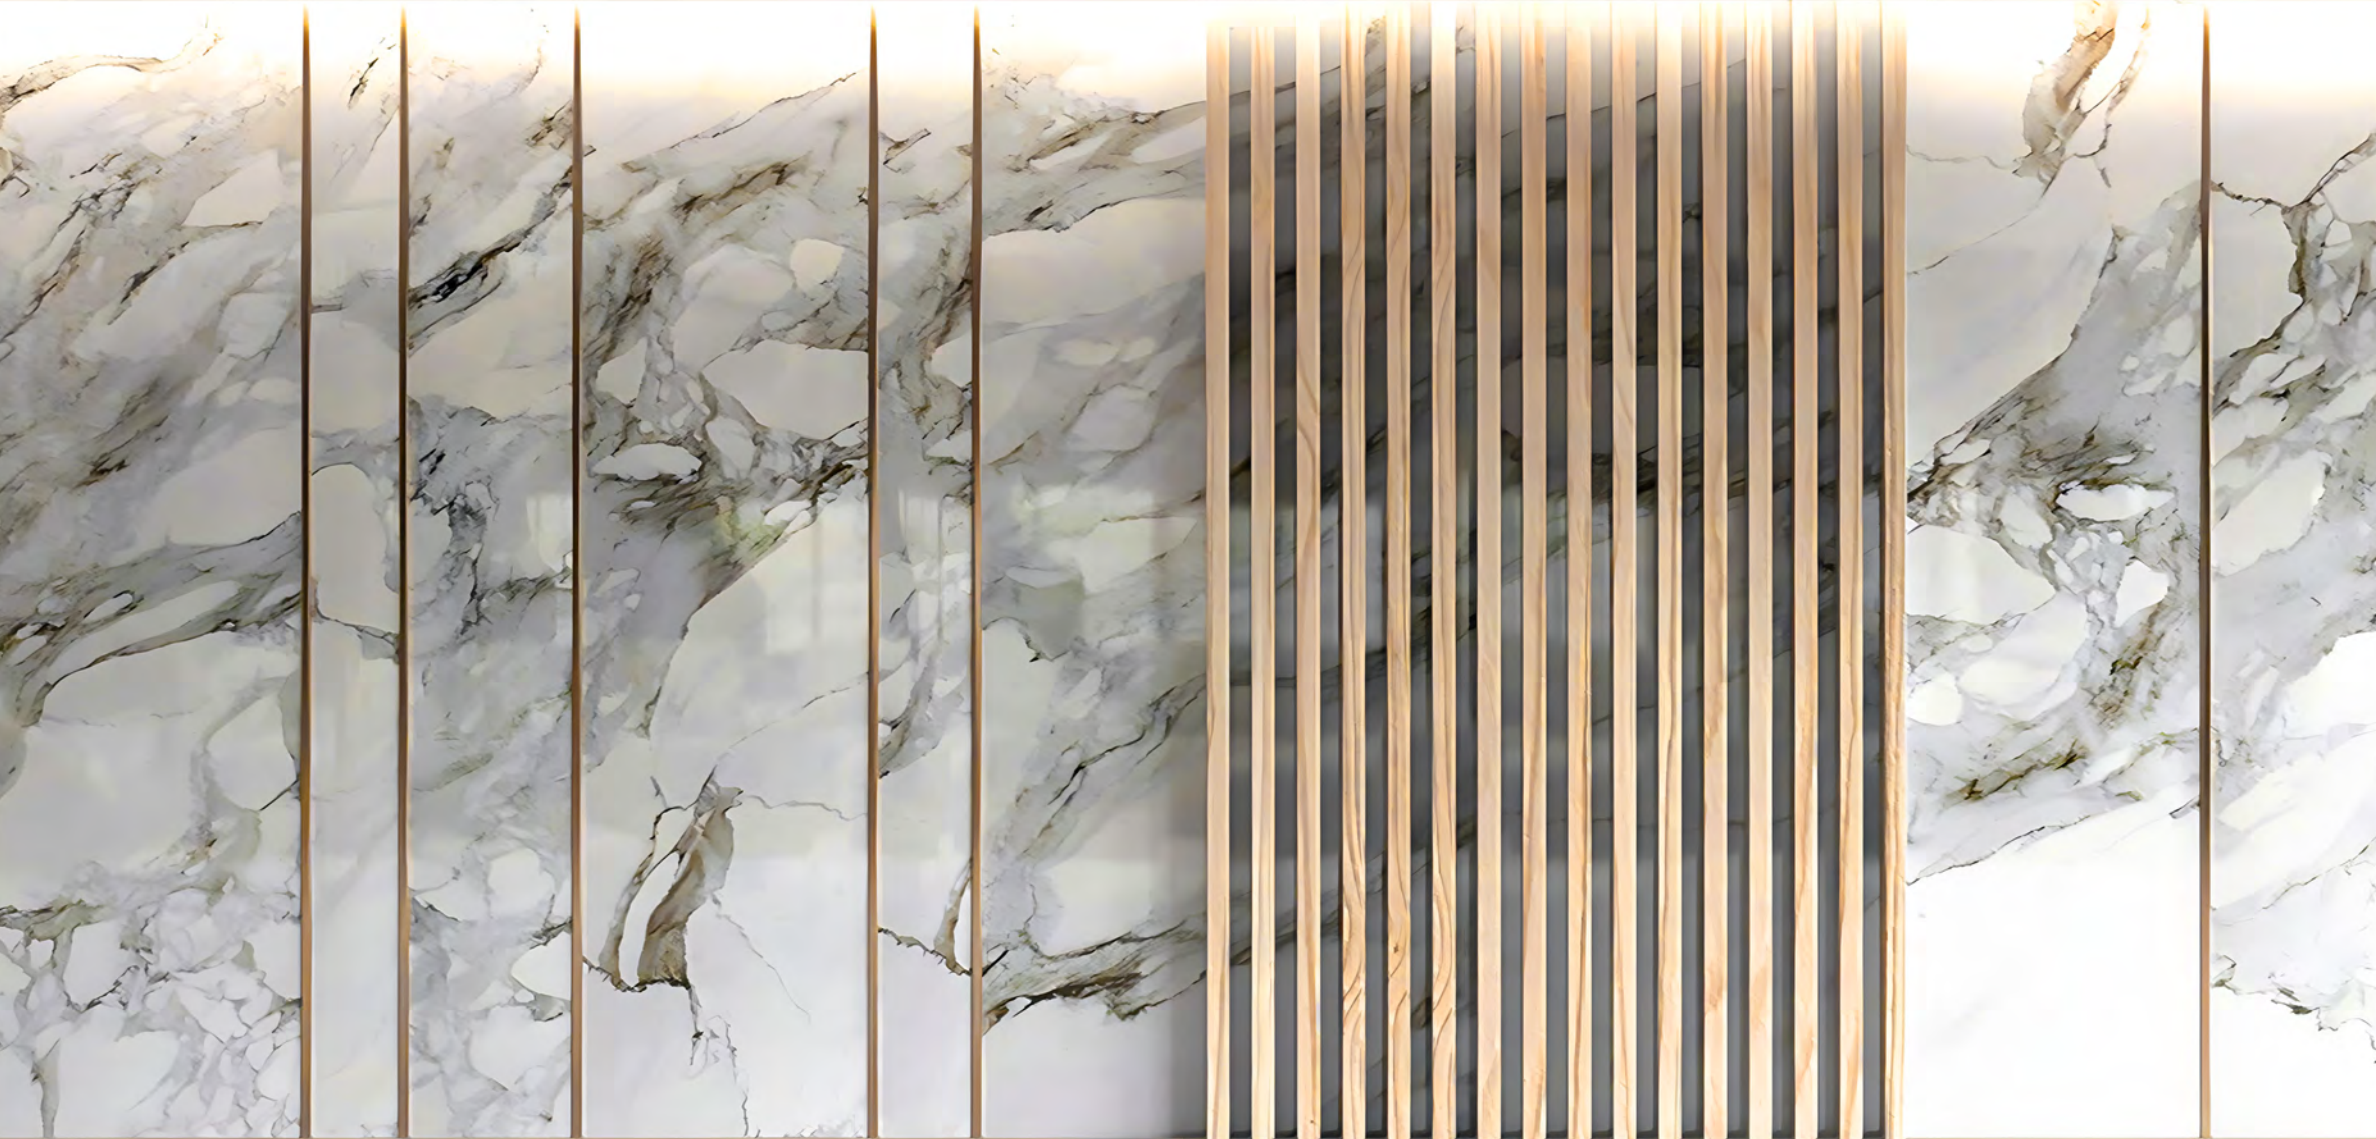

PVC DESIGNS CATALOG 2026

8880 NW 24 Terrace Doral, FL 33172

📞 786-318-8753 / 786-712-7954

📞 305-979-9753 / 305-394-3110

📞 786-953-5361

info@a1adecorations.com / sales2@a1adecorations.com

[@a1adecorations](https://www.a1adecorations.com)

www.a1adecorations.com