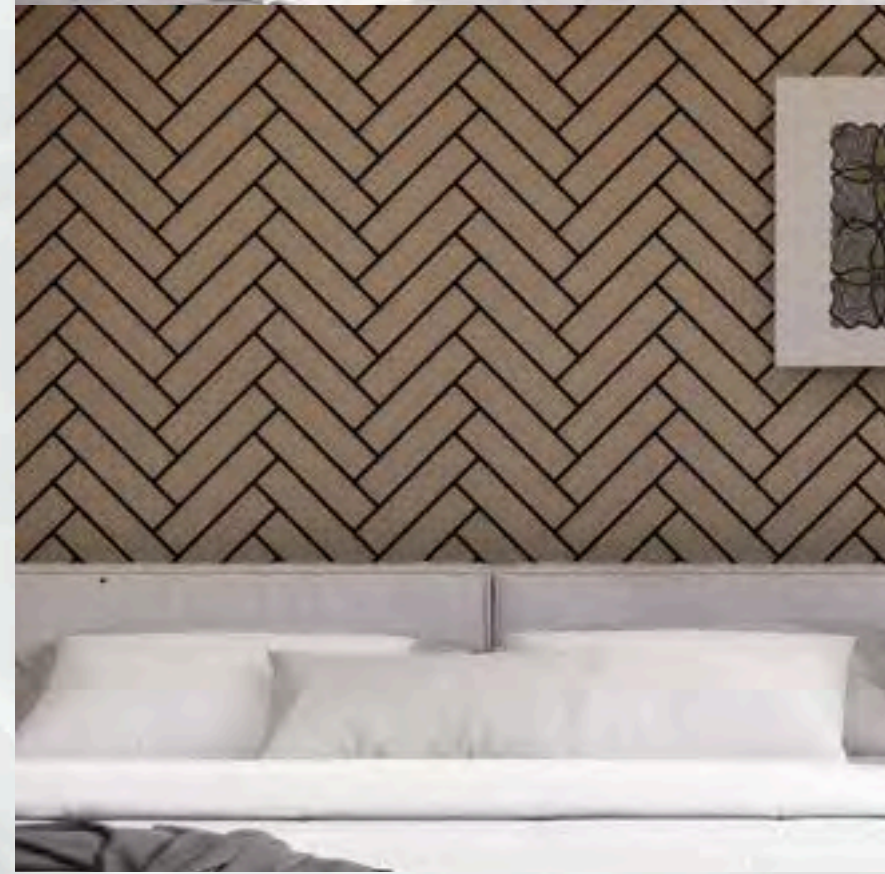

OLIVE MIX (20)

MAPLE MIX (21)

MATTE BLACK (23)

DIMENSIONS: Width: 6.5" / Length: 9.5 ft

ACOUSTIC PANELS

WHITE OAK

YELLOW OAK

DIMENSIONS: Width: 24" / Length: 2.5 ft

BLACK OAK

WALNUT

DIMENSIONS: Width: 24" / Length: 2.5 ft

WHITE OAK

YELLOW OAK

DIMENSIONS: Width: 22" / Length: 4 ft

BLACK OAK

WALNUT

DIMENSIONS: Width: 22" / Length: 4 ft

WHITE OAK

YELLOW OAK

BLACK OAK

WALNUT

DIMENSIONS: Width: 23" / Length: 7.75 ft

DECK FLOORING

USES