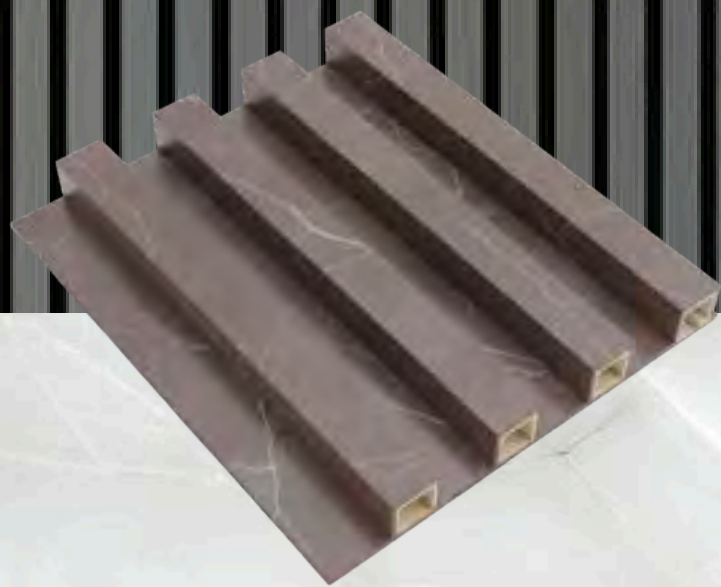

MARBLE DUBAI BLACK (M35)

DIMENSIONS: Width: 48" / Length: 8 ft

FOAM BOARD

LIGHT OAK

DIMENSIONS: Width: 48" / Length: 8 ft

The image shows a modern building facade at night. The main wall is covered in vertical, dark brown WPC panels. Three small, square windows are visible, each with a white frame. The building has a cantilevered upper section, and the underside of this overhang is illuminated with a warm, yellow light. The sky is dark, and the overall scene is lit by the building's ambient lighting.

WPC PANELS
OUTDOORS

COFFEE BROWN (02)

EBANO BLACK (04)

TEAK (05)

YELLOW MIX (07)

DIMENSIONS: Width: 8.5" / Length: 9.5 ft

WPC PANELS

INTERIORS

STONE GRAY (01)

WHITE CARRARA (02)

LIGHT OAK (05)

DIMENSIONS: Width: 6.5" / Length: 9.5 ft

CEDAR (10)

EBANO BLACK (13)

CHOCO MIX (19)

DIMENSIONS: Width: 6.5" / Length: 9.5 ft