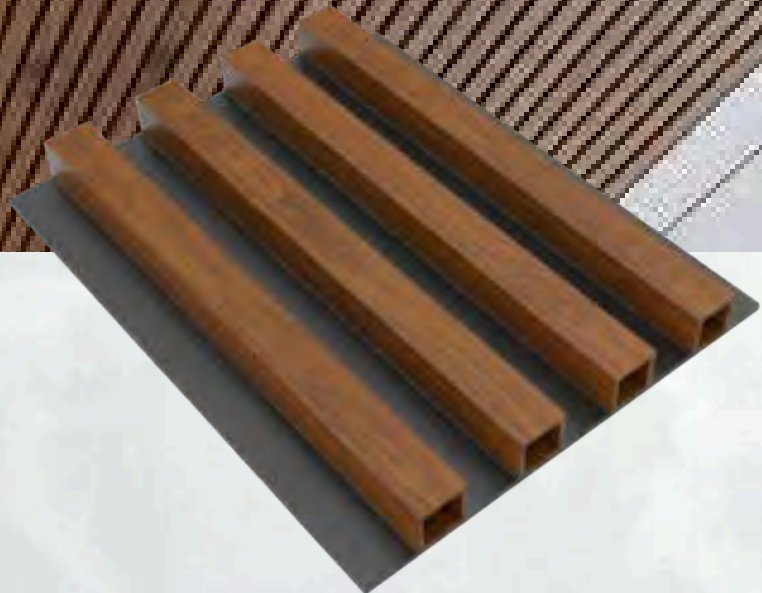

WPC PANELS
OUTDOORS

COFFEE BROWN (02)

EBANO BLACK (04)

TEAK (05)

YELLOW MIX (07)

DIMENSIONS: Width: 8.5" / Length: 9.5 ft

WPC PANELS

INTERIORS

STONE GRAY (01)

WHITE CARRARA (02)

LIGHT OAK (05)

DIMENSIONS: Width: 6.5" / Length: 9.5 ft

CEDAR (10)

EBANO BLACK (13)

CHOCO MIX (19)

DIMENSIONS: Width: 6.5" / Length: 9.5 ft

OLIVE MIX (20)

MAPLE MIX (21)

MATTE BLACK (23)

DIMENSIONS: Width: 6.5" / Length: 9.5 ft

ACOUSTIC PANELS

WHITE OAK

YELLOW OAK

DIMENSIONS: Width: 24" / Length: 2.5 ft