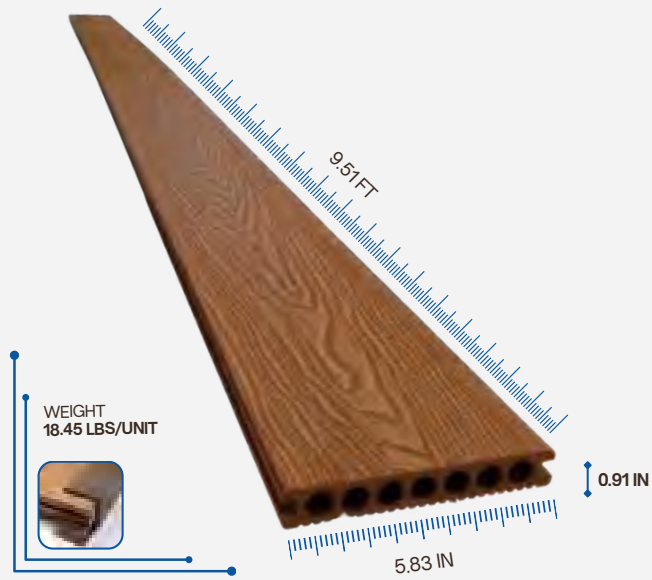

USES

- High-Traffic Commercial Projects
- Parks and Recreational Areas
- Wet Areas and Terraces
- Pools and Jacuzzis

CEDAR (10)