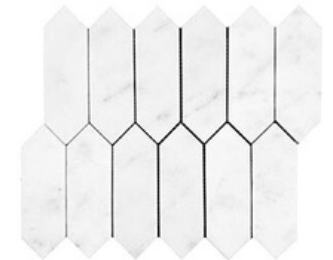

Large Herringbone Dolomit Honed Marble Mosaic Tile

ITEM CODE	LHDLH
ITEM COLOR	Dolomit
COLLECTION	Mosaic
STONE TYPE	Marble
FINISH	Honed
MOSAIC TYPE	Large Herringbone
PACKAGING	5 PCS
SHEET G. WEIGHT	5 LBS Approx
SHEET SIZE	8.5"x11.3"
THICKNESS	0.40"
COVERAGE	0.67 Sq. Ft.
USAGE	Floor & Wall

Picket Dolomit Honed Marble Mosaic Tile

ITEM CODE	PKDLH
ITEM COLOR	Dolomit
COLLECTION	Mosaic
STONE TYPE	Marble
FINISH	Honed
MOSAIC TYPE	Picket
PACKAGING	5 PCS
SHEET G. WEIGHT	5 LBS Approx
SHEET SIZE	10"x12"
THICKNESS	0.40"
COVERAGE	0.83 Sq. Ft.
USAGE	Floor & Wall