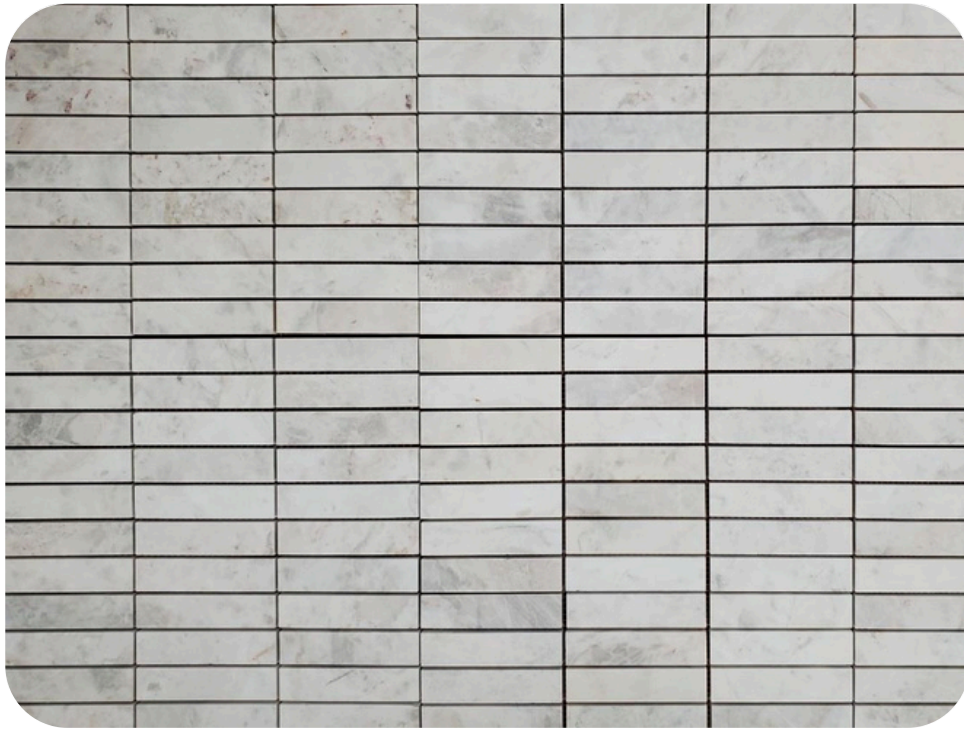

Large Stacked Pattern Carrara Honed Marble Mosaic Tile

ITEM CODE	LSPCAH
ITEM COLOR	Carrara
COLLECTION	Mosaic
STONE TYPE	Marble
FINISH	Honed
MOSAIC TYPE	Large Stacked Pattern
PACKAGING	5 PCS
SHEET G. WEIGHT	5 LBS Approx
SHEET SIZE	12"x12"
THICKNESS	0.40"
COVERAGE	1 Sq. Ft.
USAGE	Floor & Wall

Large Stacked Pattern Crystal White Honed Marble Mosaic Tile

ITEM CODE	LSPCWH
ITEM COLOR	Crystal White
COLLECTION	Mosaic
STONE TYPE	Marble
FINISH	Honed
MOSAIC TYPE	Large Stacked Pattern
PACKAGING	5 PCS
SHEET G. WEIGHT	5 LBS Approx
SHEET SIZE	12"x12"
THICKNESS	0.40"
COVERAGE	1 Sq. Ft.
USAGE	Floor & Wall