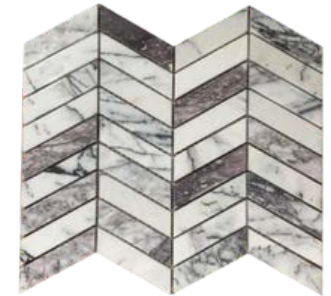

Chevron Violet Polished Marble Mosaic Tile

ITEM CODE	CHVTP
ITEM COLOR	Violet
COLLECTION	Mosaic
STONE TYPE	Marble
FINISH	Polished
MOSAIC TYPE	Chevron
PACKAGING	5 PCS
SHEET G. WEIGHT	5 LBS Approx
SHEET SIZE	10.5"x12"
THICKNESS	0.40"
COVERAGE	0.88 Sq. Ft.
USAGE	Floor & Wall