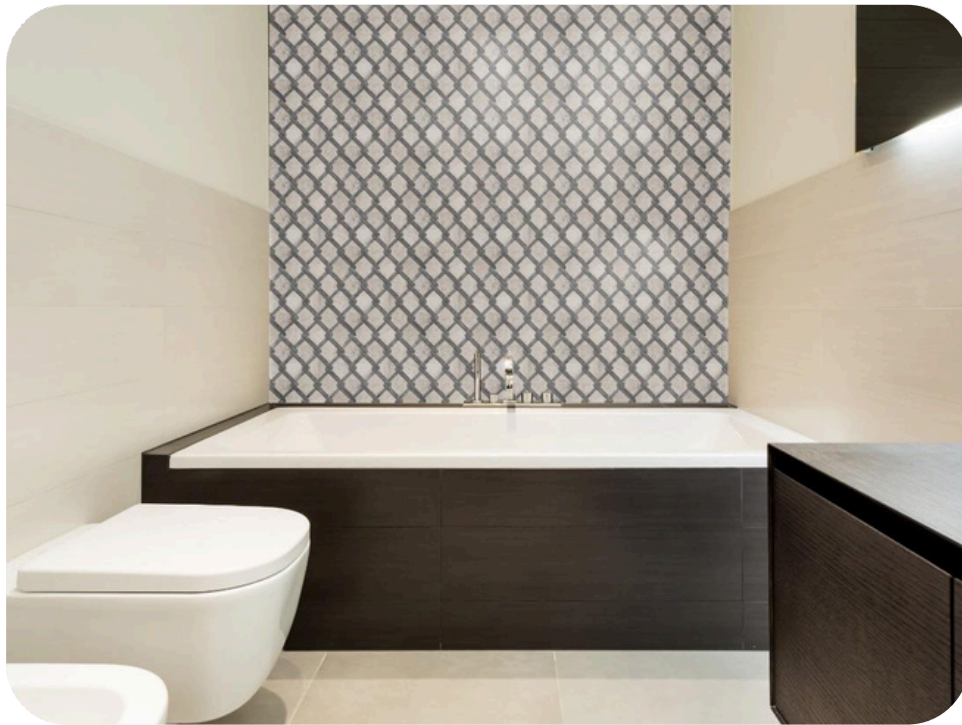

Trellis Silver Shadow & Black Honed Marble Waterjet Mosaic Tile

ITEM CODE	TSSSBLH
ITEM COLOR	Silver Shadow & Black
COLLECTION	Mosaic
STONE TYPE	Marble
FINISH	Honed
MOSAIC TYPE	Trellis
PACKAGING	5 PCS
SHEET G. WEIGHT	5 LBS Approx
SHEET SIZE	11"x12"
THICKNESS	0.40"
COVERAGE	0.92 Sq. Ft.
USAGE	Floor & Wall

Trellis Botticino & Black Polished Marble Waterjet Mosaic Tile

ITEM CODE	TSBTBLP
ITEM COLOR	Botticino & Black
COLLECTION	Mosaic
STONE TYPE	Marble
FINISH	Polished
MOSAIC TYPE	Trellis
PACKAGING	5 PCS
SHEET G. WEIGHT	5 LBS Approx
SHEET SIZE	11"x12"
THICKNESS	0.40"
COVERAGE	0.92 Sq. Ft.
USAGE	Floor & Wall