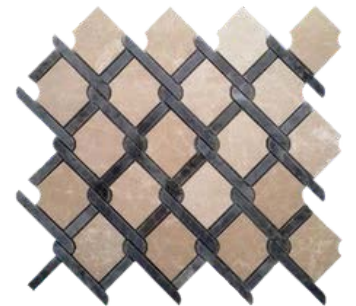

Trellis Botticino & Black Polished Marble Waterjet Mosaic Tile

ITEM CODE	TSBTBLP
ITEM COLOR	Botticino & Black
COLLECTION	Mosaic
STONE TYPE	Marble
FINISH	Polished
MOSAIC TYPE	Trellis
PACKAGING	5 PCS
SHEET G. WEIGHT	5 LBS Approx
SHEET SIZE	11"x12"
THICKNESS	0.40"
COVERAGE	0.92 Sq. Ft.
USAGE	Floor & Wall