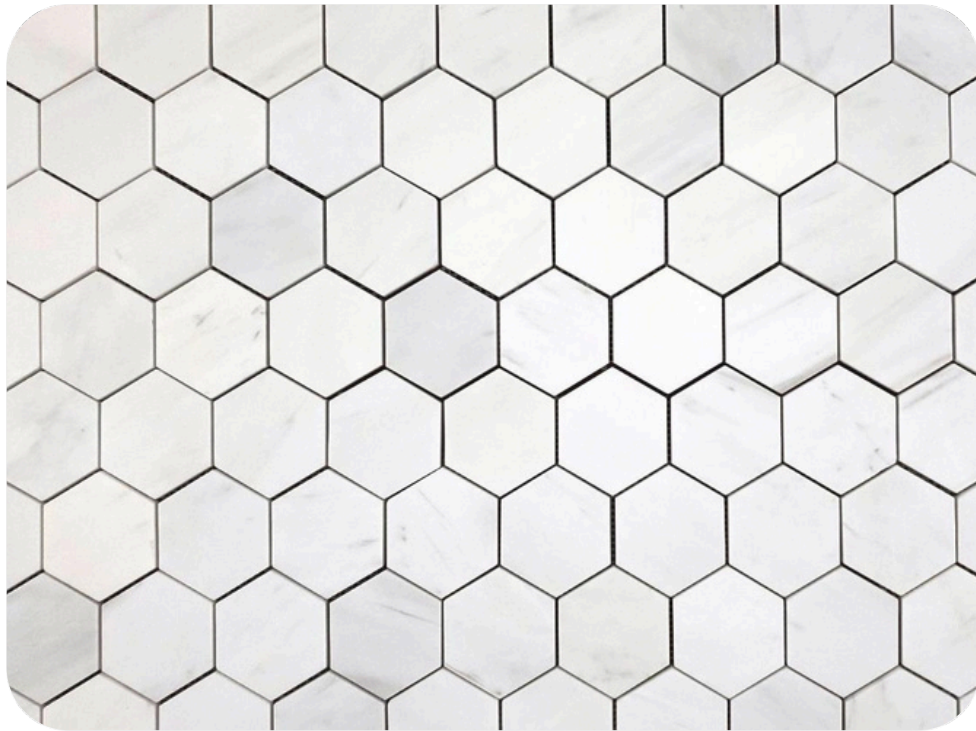

3" Hexagon Dolomit Honed Marble Mosaic Tile

ITEM CODE	3HDLH
ITEM COLOR	Dolomit
COLLECTION	Mosaic
STONE TYPE	Marble
FINISH	Honed
MOSAIC TYPE	Hexagon
PACKAGING	5 PCS
SHEET G. WEIGHT	5 LBS Approx
SHEET SIZE	12"x11"
THICKNESS	0.40"
COVERAGE	0.92 Sq. Ft.
USAGE	Floor & Wall