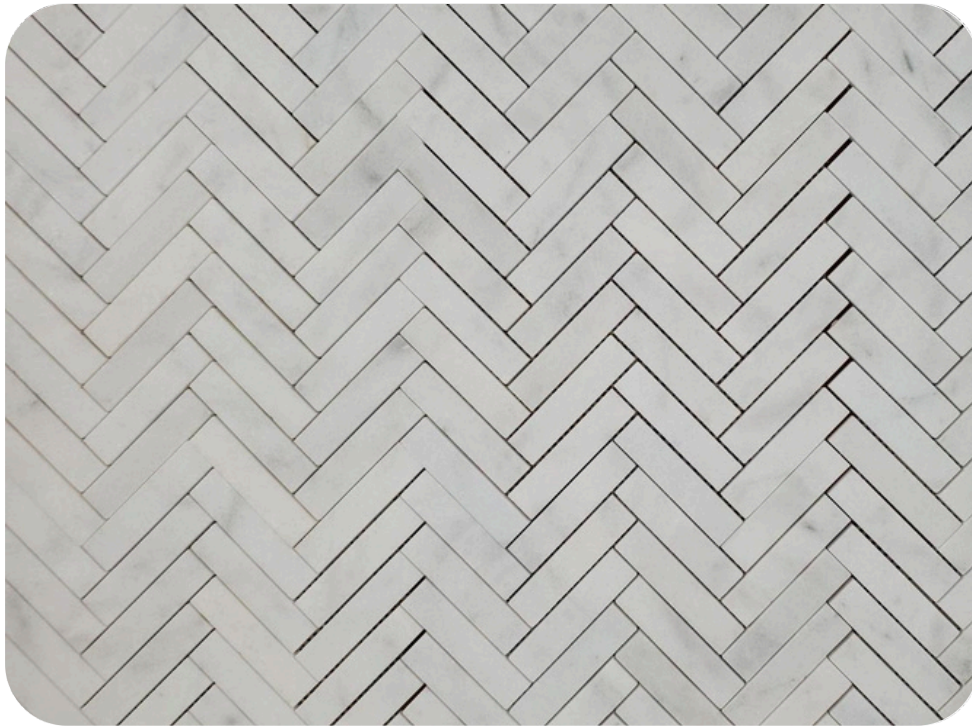

Large Herringbone Crystal White Honed Marble Mosaic Tile

ITEM CODE	LHCWH
ITEM COLOR	Crystal White
COLLECTION	Mosaic
STONE TYPE	Marble
FINISH	Honed
MOSAIC TYPE	Large Herringbone
PACKAGING	5 PCS
SHEET G. WEIGHT	5 LBS Approx
SHEET SIZE	8.5"x11.3"
THICKNESS	0.40"
COVERAGE	0.67 Sq. Ft.
USAGE	Floor & Wall

Large Herringbone Crema Nouva Honed Marble Mosaic Tile

ITEM CODE	LHCNH
ITEM COLOR	Crema Nouva
COLLECTION	Mosaic
STONE TYPE	Marble
FINISH	Honed
MOSAIC TYPE	Large Herringbone
PACKAGING	5 PCS
SHEET G. WEIGHT	5 LBS Approx
SHEET SIZE	8.5"x11.3"
THICKNESS	0.40"
COVERAGE	0.67 Sq. Ft.
USAGE	Floor & Wall