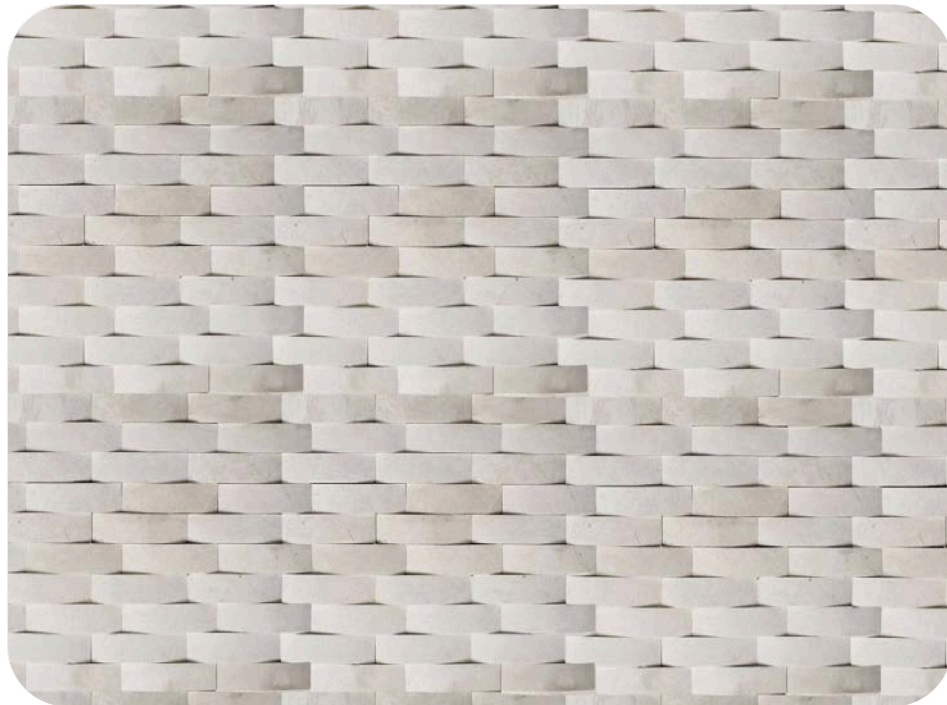

3"x12" Crema Nouva Honed Marble Tile

ITEM CODE	3X12CNH
ITEM COLOR	Crema Nouva
COLLECTION	Tile
STONE TYPE	Marble
FINISH	Honed
DESIGN TYPE	Subway, Herringbone, Stacked, etc.
PACKAGING	30 PCS. = 7.50 SQFT
BOX G. WEIGHT	44 LBS Approx.
TILE SIZE	3"x12"
THICKNESS	0.40"
COVERAGE	0.25 Sq. Ft.
USAGE	Floor & Wall

Curve Crema Nouva Honed Marble Mosaic Tile

ITEM CODE	CVCNH
ITEM COLOR	Crema Nouva
COLLECTION	Mosaic
STONE TYPE	Marble
FINISH	Honed
MOSAIC TYPE	Curve
PACKAGING	5 PCS
SHEET G. WEIGHT	5 LBS Approx
SHEET SIZE	12"x12"
THICKNESS	0.40"
COVERAGE	1 Sq. Ft.
USAGE	Wall