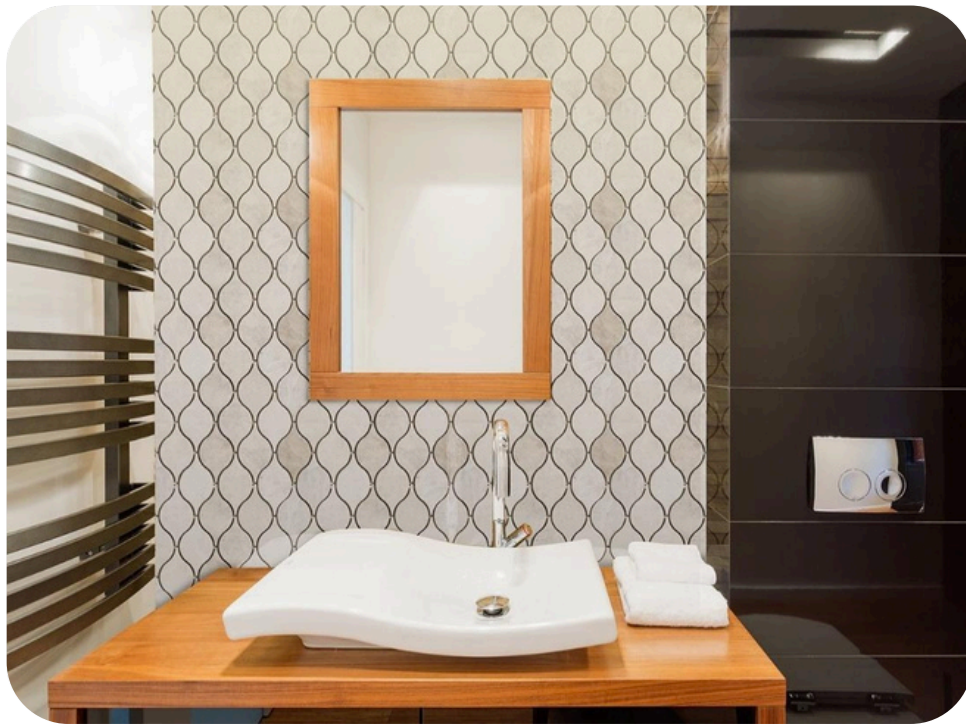

Lemon Crema Nouva Polished Marble Waterjet Mosaic Tile

ITEM CODE	LNCNP
ITEM COLOR	Crema Nouva
COLLECTION	Mosaic
STONE TYPE	Marble
FINISH	Polished
MOSAIC TYPE	Lemon
PACKAGING	5 PCS
SHEET G. WEIGHT	5 LBS Approx
SHEET SIZE	11"x12"
THICKNESS	0.40"
COVERAGE	0.92 Sq. Ft.
USAGE	Floor & Wall

Lemon Silver Shadow Honed Marble Waterjet Mosaic Tile

ITEM CODE	LNSSH
ITEM COLOR	Silver Shadow
COLLECTION	Mosaic
STONE TYPE	Marble
FINISH	Honed
MOSAIC TYPE	Lemon
PACKAGING	5 PCS
SHEET G. WEIGHT	5 LBS Approx
SHEET SIZE	11"x12"
THICKNESS	0.40"
COVERAGE	0.92 Sq. Ft.
USAGE	Floor & Wall