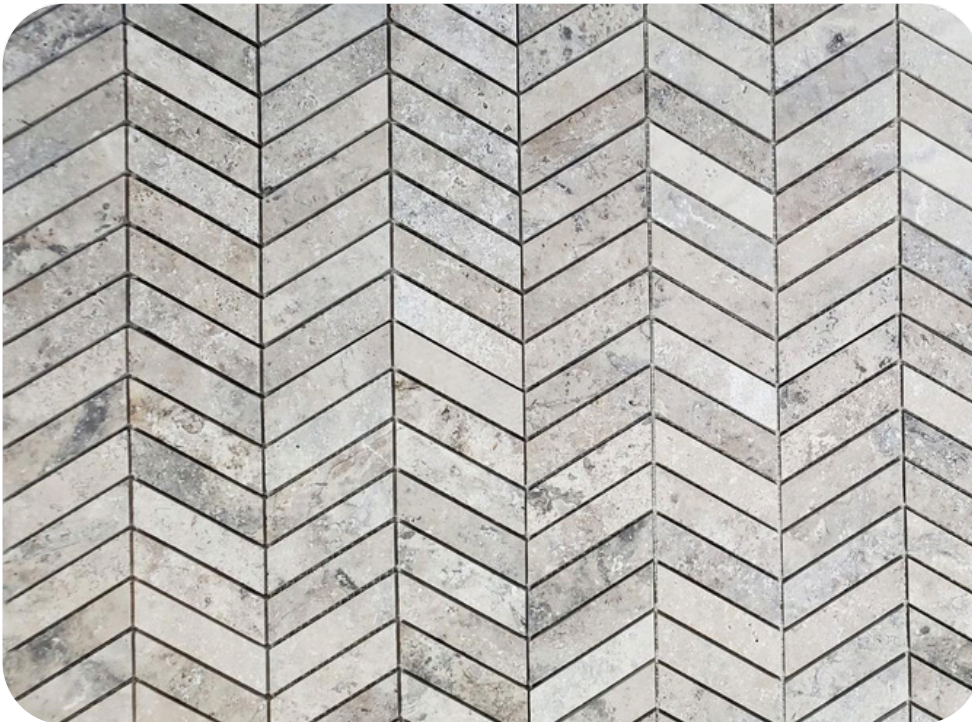

Chevron Latte Honed Travertine Mosaic Tile

ITEM CODE	CHLTH
ITEM COLOR	Latte
COLLECTION	Mosaic
STONE TYPE	Travertine
FINISH	Honed
MOSAIC TYPE	Chevron
PACKAGING	5 PCS
SHEET G. WEIGHT	5 LBS Approx
SHEET SIZE	10.5"x12"
THICKNESS	0.40"
COVERAGE	0.88 Sq. Ft.
USAGE	Floor & Wall