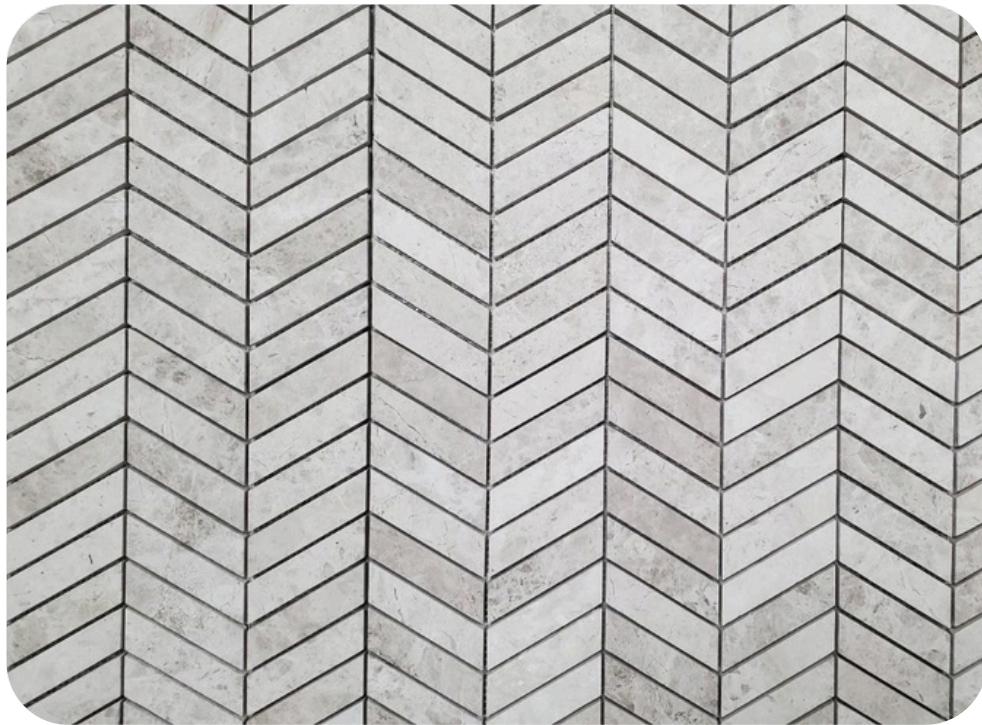

Chevron Silver Shadow Honed Marble Mosaic Tile

ITEM CODE	CHSSH
ITEM COLOR	Silver Shadow
COLLECTION	Mosaic
STONE TYPE	Marble
FINISH	Honed
MOSAIC TYPE	Chevron
PACKAGING	5 PCS
SHEET G. WEIGHT	5 LBS Approx
SHEET SIZE	10.5"x12"
THICKNESS	0.40"
COVERAGE	0.88 Sq. Ft.
USAGE	Floor & Wall

Chevron Milas Lilac Polished Marble Mosaic Tile

ITEM CODE	CHMLP
ITEM COLOR	Milas Lilac
COLLECTION	Mosaic
STONE TYPE	Marble
FINISH	Polished
MOSAIC TYPE	Chevron
PACKAGING	5 PCS
SHEET G. WEIGHT	5 LBS Approx
SHEET SIZE	10.5"x12"
THICKNESS	0.40"
COVERAGE	0.88 Sq. Ft.
USAGE	Floor & Wall