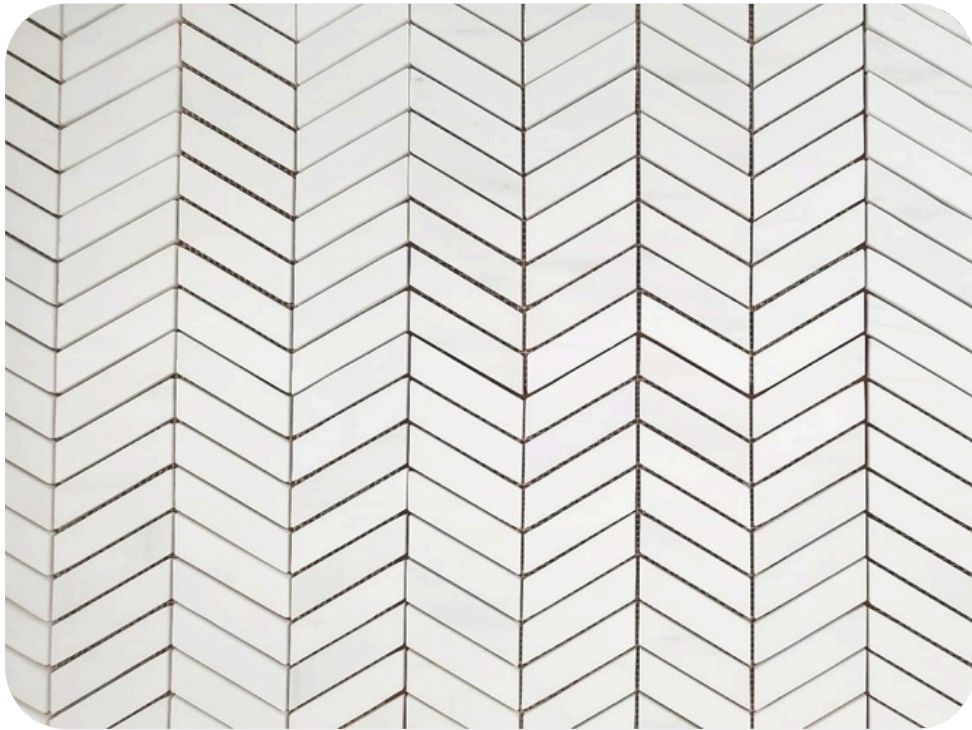

Chevron Dolomit Polished Marble Mosaic Tile

ITEM CODE	CHDLP
ITEM COLOR	Dolomit
COLLECTION	Mosaic
STONE TYPE	Marble
FINISH	Polished
MOSAIC TYPE	Chevron
PACKAGING	5 PCS
SHEET G. WEIGHT	5 LBS Approx
SHEET SIZE	10.5"x12"
THICKNESS	0.40"
COVERAGE	0.88 Sq. Ft.
USAGE	Floor & Wall