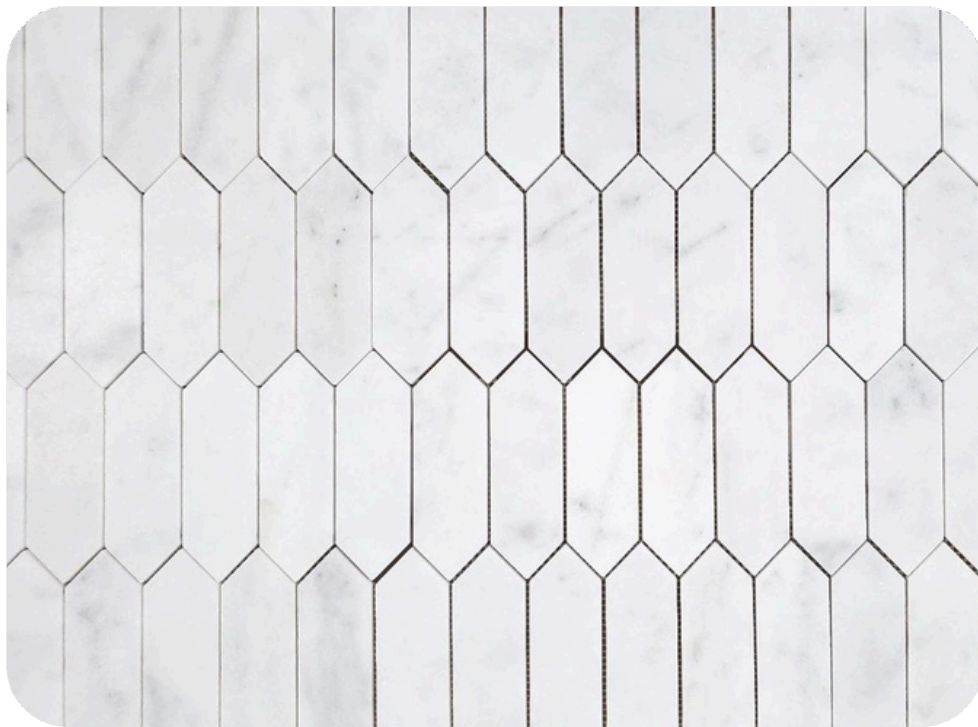

Picket Crystal White Honed Marble Mosaic Tile

ITEM CODE	PKCWH
ITEM COLOR	Crystal White
COLLECTION	Mosaic
STONE TYPE	Marble
FINISH	Honed
MOSAIC TYPE	Picket
PACKAGING	5 PCS
SHEET G. WEIGHT	5 LBS Approx
SHEET SIZE	10"x12"
THICKNESS	0.40"
COVERAGE	0.83 Sq. Ft.
USAGE	Floor & Wall