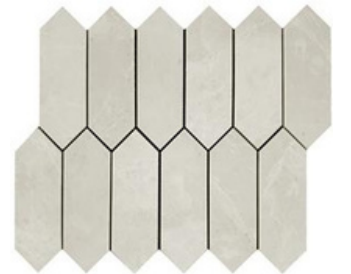

Picket Crema Nouva Honed Marble Mosaic Tile

ITEM CODE	PKCNH
ITEM COLOR	Crema Nouva
COLLECTION	Mosaic
STONE TYPE	Marble
FINISH	Honed
MOSAIC TYPE	Picket
PACKAGING	5 PCS
SHEET G. WEIGHT	5 LBS Approx
SHEET SIZE	10"x12"
THICKNESS	0.40"
COVERAGE	0.83 Sq. Ft.
USAGE	Floor & Wall