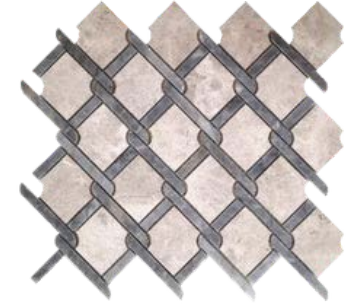

Trellis Silver Shadow & Black Honed Marble Waterjet Mosaic Tile

ITEM CODE	TSSSBLH
ITEM COLOR	Silver Shadow & Black
COLLECTION	Mosaic
STONE TYPE	Marble
FINISH	Honed
MOSAIC TYPE	Trellis
PACKAGING	5 PCS
SHEET G. WEIGHT	5 LBS Approx
SHEET SIZE	11"x12"
THICKNESS	0.40"
COVERAGE	0.92 Sq. Ft.
USAGE	Floor & Wall