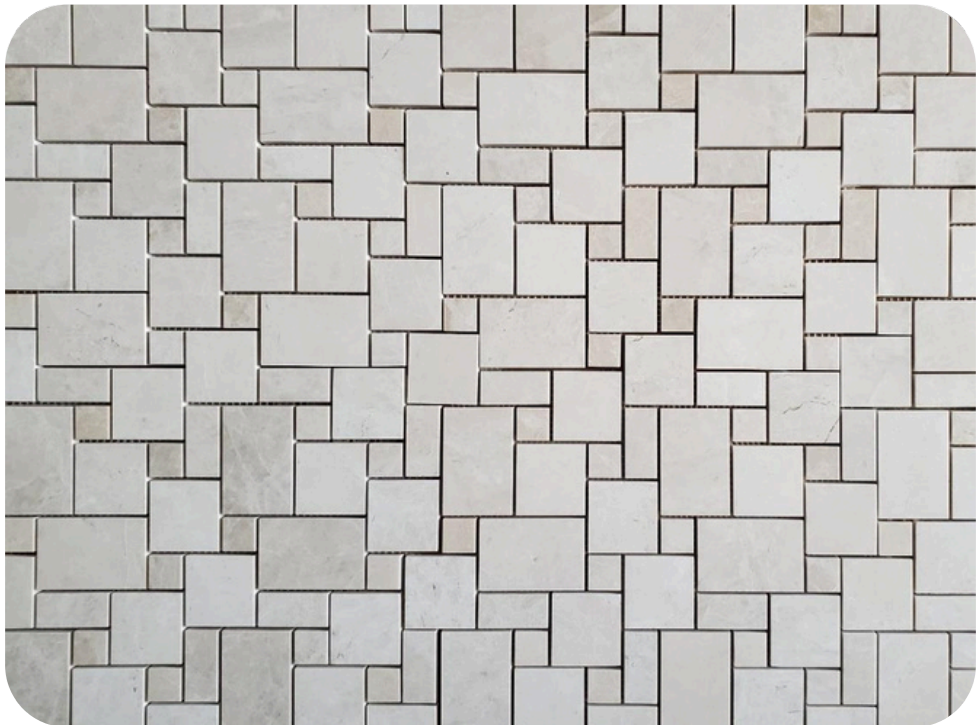

Mini Pattern Carrara Honed Marble Mosaic Tile

ITEM CODE	MPCAH
ITEM COLOR	Carrara
COLLECTION	Mosaic
STONE TYPE	Marble
FINISH	Honed
MOSAIC TYPE	Mini Pattern
PACKAGING	5 PCS
SHEET G. WEIGHT	5 LBS Approx
SHEET SIZE	12"x12"
THICKNESS	0.40"
COVERAGE	1 Sq. Ft.
USAGE	Floor & Wall

Mini Pattern Crema Nouva Honed Marble Mosaic Tile

ITEM CODE	MPCNH
ITEM COLOR	Crema Nouva
COLLECTION	Mosaic
STONE TYPE	Marble
FINISH	Honed
MOSAIC TYPE	Mini Pattern 5
PACKAGING	PCS
SHEET G. WEIGHT	5 LBS Approx
SHEET SIZE	12"x12"
THICKNESS	0.40"
COVERAGE	1 Sq. Ft.
USAGE	Floor & Wall