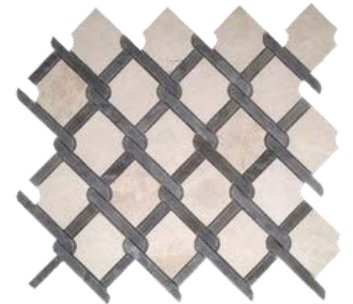

Trellis Crema Nouva & Black Polished Marble Waterjet Mosaic Tile

ITEM CODE	TSCNBLP
ITEM COLOR	Crema Nouva & Black
COLLECTION	Mosaic
STONE TYPE	Marble
FINISH	Polished
MOSAIC TYPE	Trellis
PACKAGING	5 PCS
SHEET G. WEIGHT	5 LBS Approx.
SHEET SIZE	11"x12"
THICKNESS	0.40"
COVERAGE	0.92 Sq. Ft.
USAGE	Floor & Wall