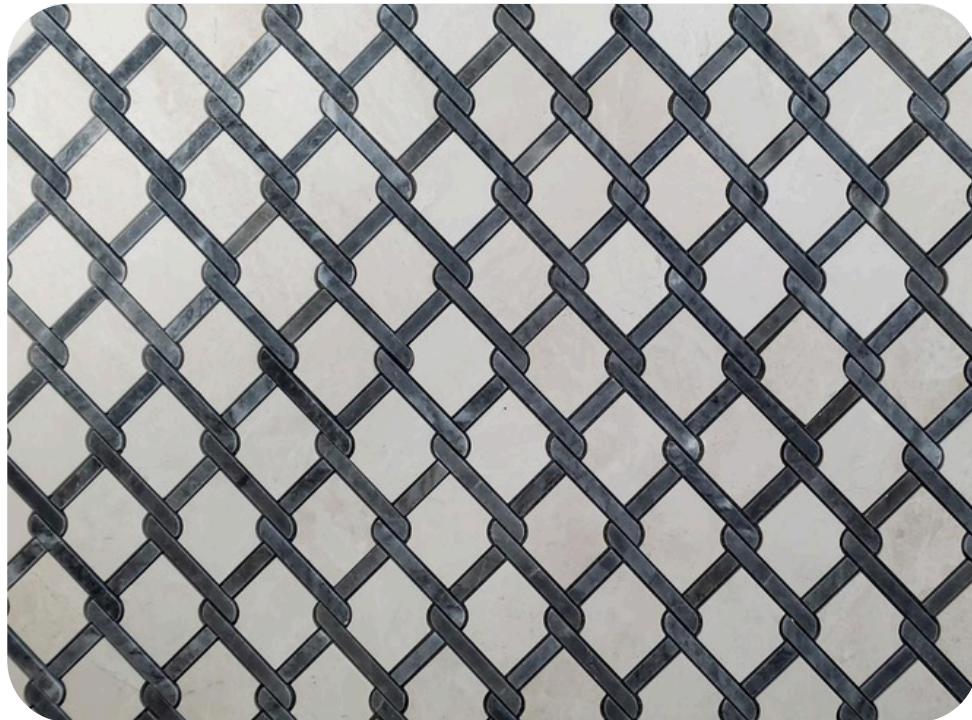

Trellis Carrara & Tahoe Honed Marble Waterjet Mosaic Tile

ITEM CODE	TSCATAH
ITEM COLOR	Carrara & Tahoe
COLLECTION	Mosaic
STONE TYPE	Marble
FINISH	Honed
MOSAIC TYPE	Trellis
PACKAGING	5 PCS
SHEET G. WEIGHT	5 LBS Approx
SHEET SIZE	11"x12"
THICKNESS	0.40"
COVERAGE	0.92 Sq. Ft.
USAGE	Floor & Wall