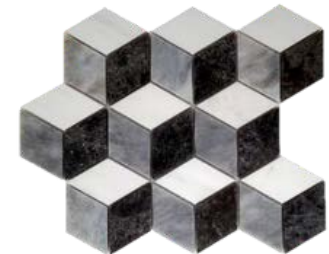

3D Diamond Dolomit & Tahoe & Black Honed Marble Mosaic Tile

ITEM CODE	3DDLTLABLH
ITEM COLOR	Dolomit & Tahoe & Black
COLLECTION	Mosaic
STONE TYPE	Marble
FINISH	Honed
MOSAIC TYPE	3D Diamond
PACKAGING	5 PCS
SHEET G. WEIGHT	5 LBS Approx
SHEET SIZE	10.5"x12"
THICKNESS	0.40"
COVERAGE	0.88 Sq. Ft.
USAGE	Floor & Wall