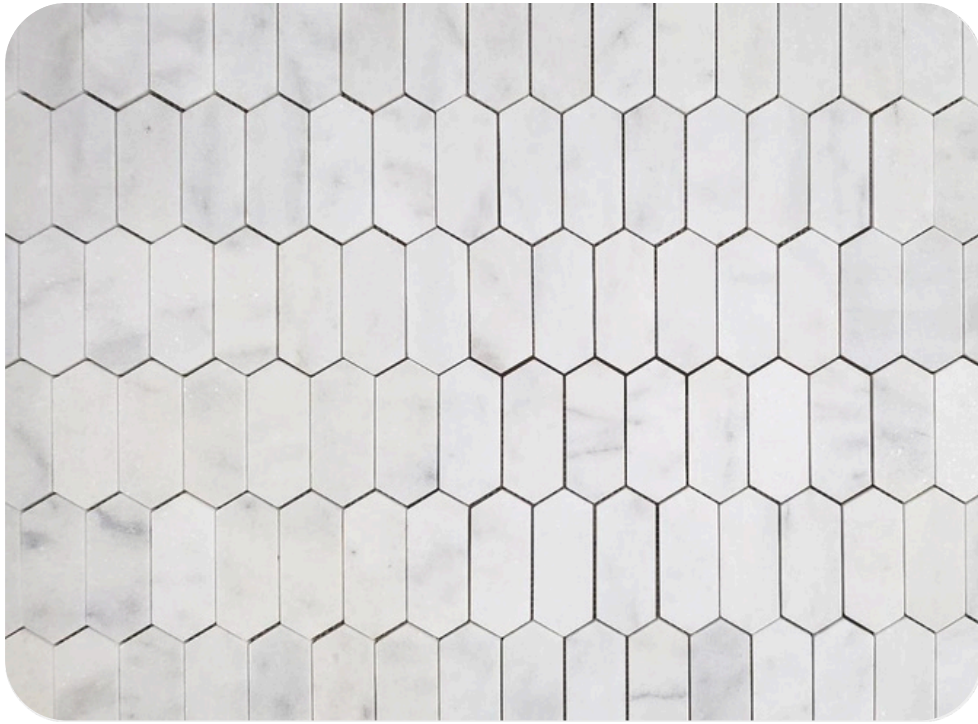

Mini Picket Crystal White Honed Marble Mosaic Tile

ITEM CODE	MPKCWH
ITEM COLOR	Crystal White
COLLECTION	Mosaic
STONE TYPE	Marble
FINISH	Honed
MOSAIC TYPE	Mini Picket
PACKAGING	5 PCS
SHEET G. WEIGHT	5 LBS Approx
SHEET SIZE	11.4"x13.6"
THICKNESS	0.40"
COVERAGE	1.08 Sq. Ft.
USAGE	Floor & Wall