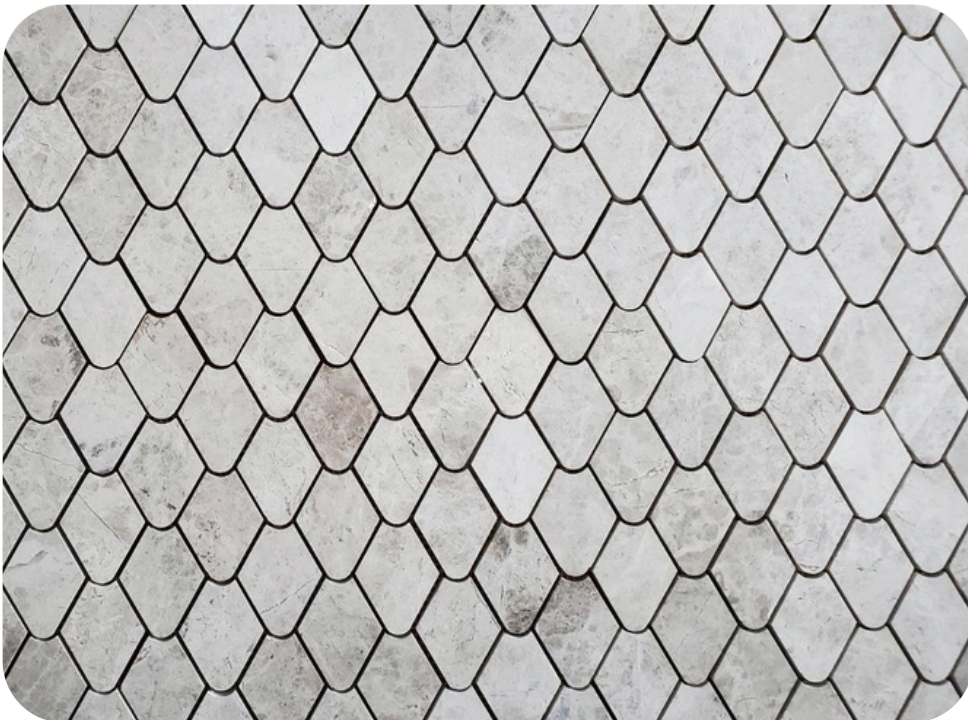

Rain Drop Crystal White Honed Marble Waterjet Mosaic Tile

ITEM CODE	RDCWH
ITEM COLOR	Crystal White
COLLECTION	Mosaic
STONE TYPE	Marble
FINISH	Honed
MOSAIC TYPE	Rain Drop
PACKAGING	5 PCS
SHEET G. WEIGHT	5 LBS Approx
SHEET SIZE	11"x12"
THICKNESS	0.40"
COVERAGE	0.92 Sq. Ft.
USAGE	Floor & Wall