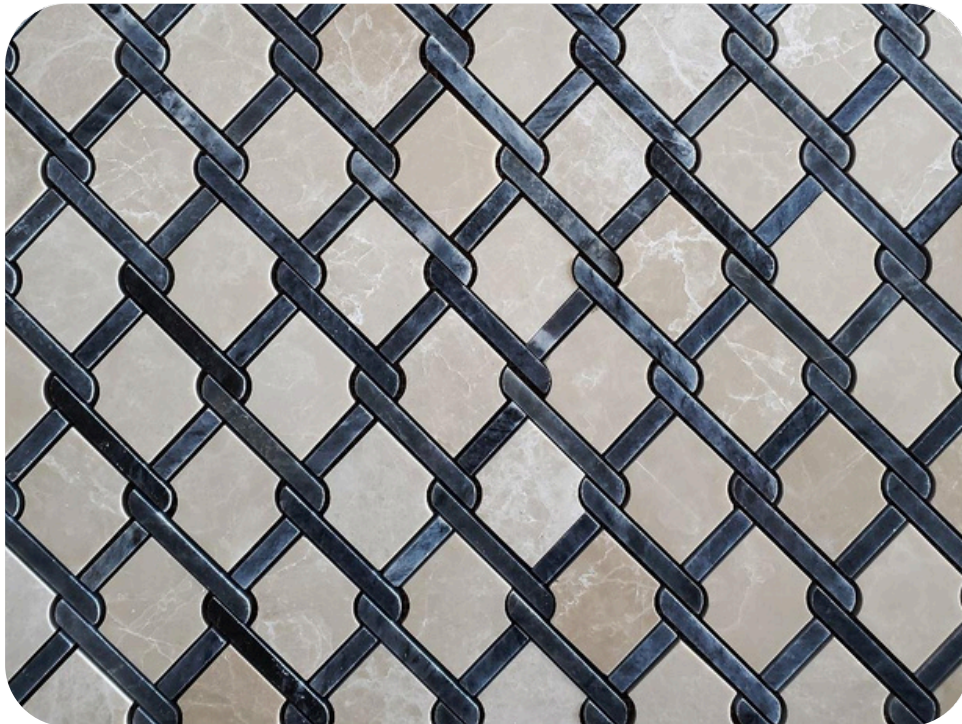

Trellis Silver Shadow & Black Honed Marble Waterjet Mosaic Tile

ITEM CODE	TSSSBLH
ITEM COLOR	Silver Shadow & Black
COLLECTION	Mosaic
STONE TYPE	Marble
FINISH	Honed
MOSAIC TYPE	Trellis
PACKAGING	5 PCS
SHEET G. WEIGHT	5 LBS Approx
SHEET SIZE	11"x12"
THICKNESS	0.40"
COVERAGE	0.92 Sq. Ft.
USAGE	Floor & Wall