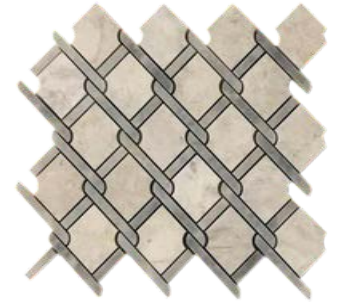

Trellis Carrara & Tahoe Honed Marble Waterjet Mosaic Tile

ITEM CODE	TSCATAH
ITEM COLOR	Carrara & Tahoe
COLLECTION	Mosaic
STONE TYPE	Marble
FINISH	Honed
MOSAIC TYPE	Trellis
PACKAGING	5 PCS
SHEET G. WEIGHT	5 LBS Approx
SHEET SIZE	11"x12"
THICKNESS	0.40"
COVERAGE	0.92 Sq. Ft.
USAGE	Floor & Wall