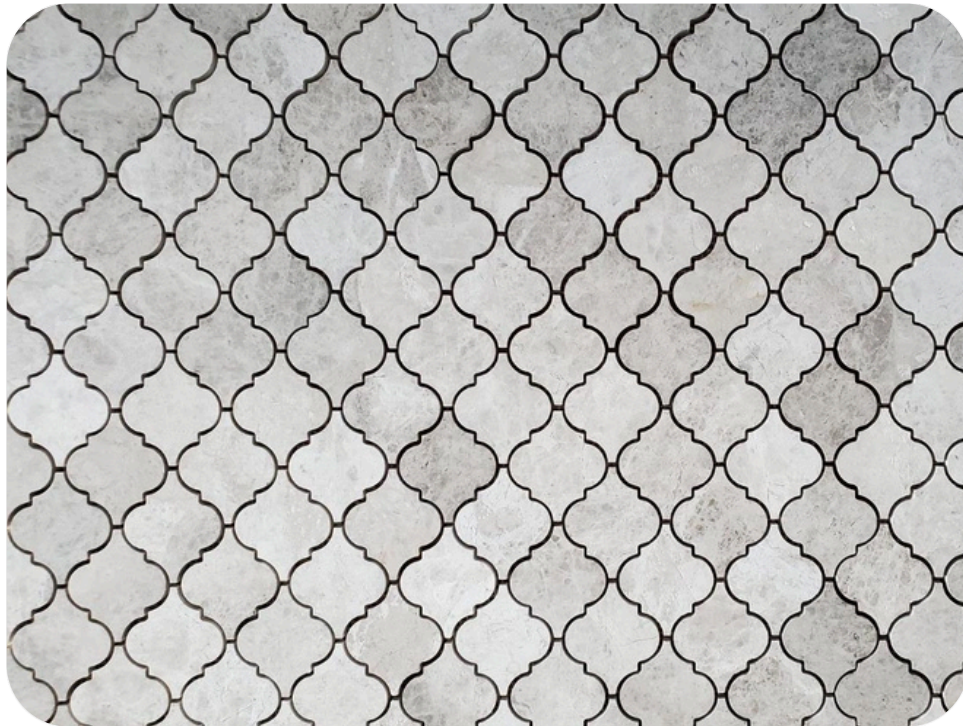

Arabesque Crema Nouva Honed Marble Waterjet Mosaic Tile

ITEM CODE	AECNH
ITEM COLOR	Crema Nouva
COLLECTION	Mosaic
STONE TYPE	Marble
FINISH	Honed
MOSAIC TYPE	Arabesque
PACKAGING	5 PCS
SHEET G. WEIGHT	5 LBS Approx
SHEET SIZE	12"x12"
THICKNESS	0.40"
COVERAGE	1 Sq. Ft.
USAGE	Floor & Wall