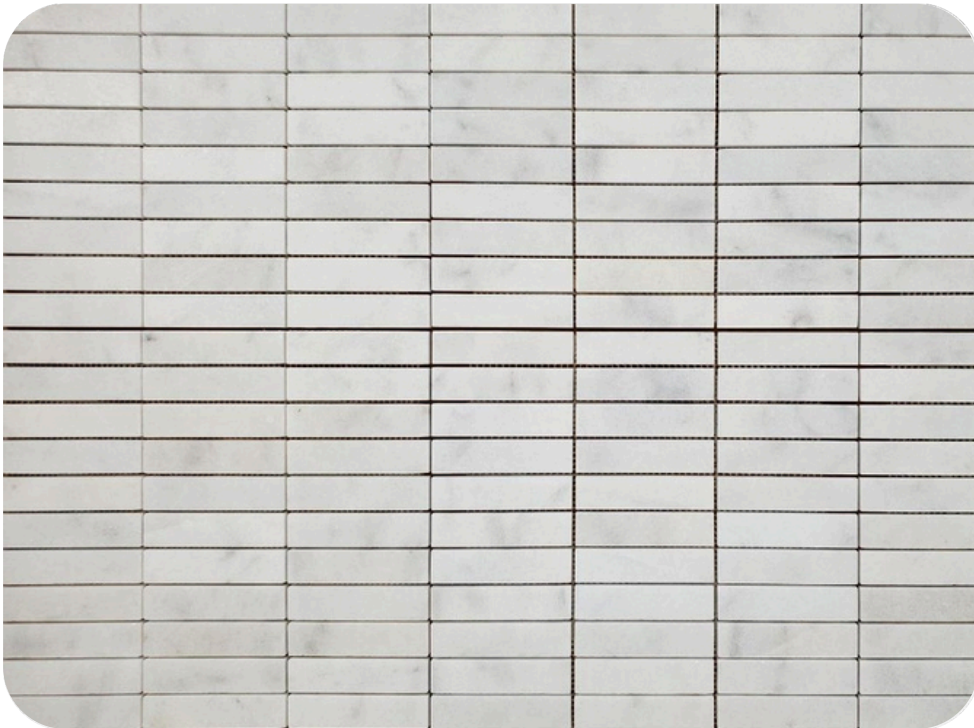

Large Stacked Pattern Carrara Honed Marble Mosaic Tile

ITEM CODE	LSPCAH
ITEM COLOR	Carrara
COLLECTION	Mosaic
STONE TYPE	Marble
FINISH	Honed
MOSAIC TYPE	Large Stacked Pattern
PACKAGING	5 PCS
SHEET G. WEIGHT	5 LBS Approx
SHEET SIZE	12"x12"
THICKNESS	0.40"
COVERAGE	1 Sq. Ft.
USAGE	Floor & Wall