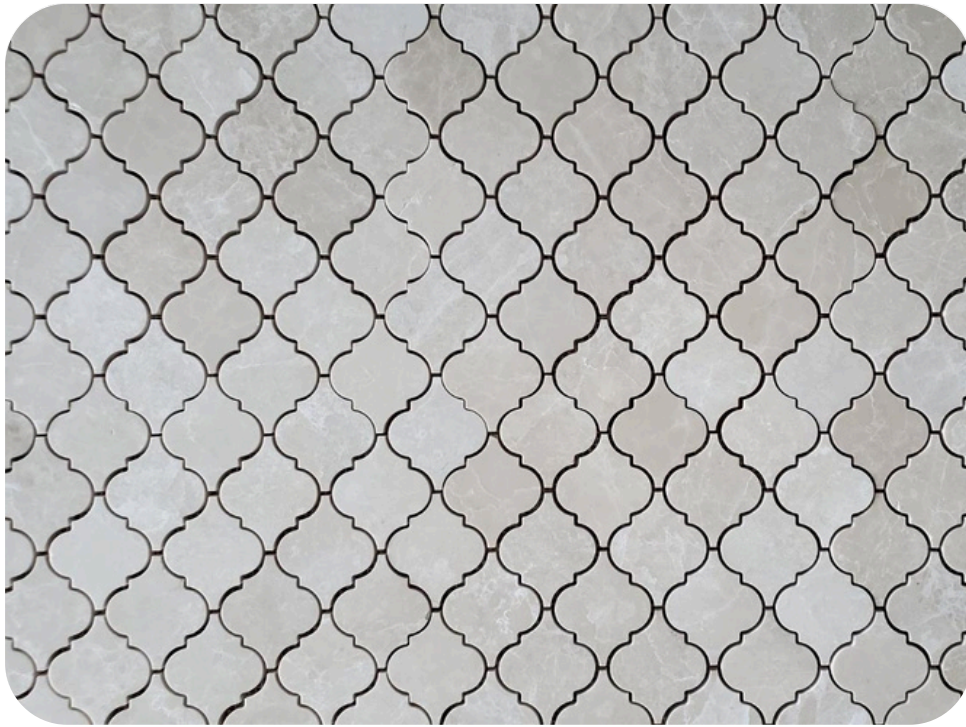

Arabesque Botticino Polished Marble Waterjet Mosaic Tile

ITEM CODE	AEBTP
ITEM COLOR	Botticino
COLLECTION	Mosaic
STONE TYPE	Marble
FINISH	Polished
MOSAIC TYPE	Arabesque
PACKAGING	5 PCS
SHEET G. WEIGHT	5 LBS Approx
SHEET SIZE	12"x12"
THICKNESS	0.40"
COVERAGE	1 Sq. Ft.
USAGE	Floor & Wall

Plaid Carrara & Silver Shadow & Tahoe Honed Marble Mosaic Tile

ITEM CODE	PLCASSTAH
ITEM COLOR	Carrara & Silver S. & Tahoe
COLLECTION	Mosaic
STONE TYPE	Marble
FINISH	Honed
MOSAIC TYPE	Plaid
PACKAGING	5 PCS
SHEET G. WEIGHT	5 LBS Approx
SHEET SIZE	12"x12"
THICKNESS	0.40"
COVERAGE	1 Sq. Ft.
USAGE	Floor & Wall