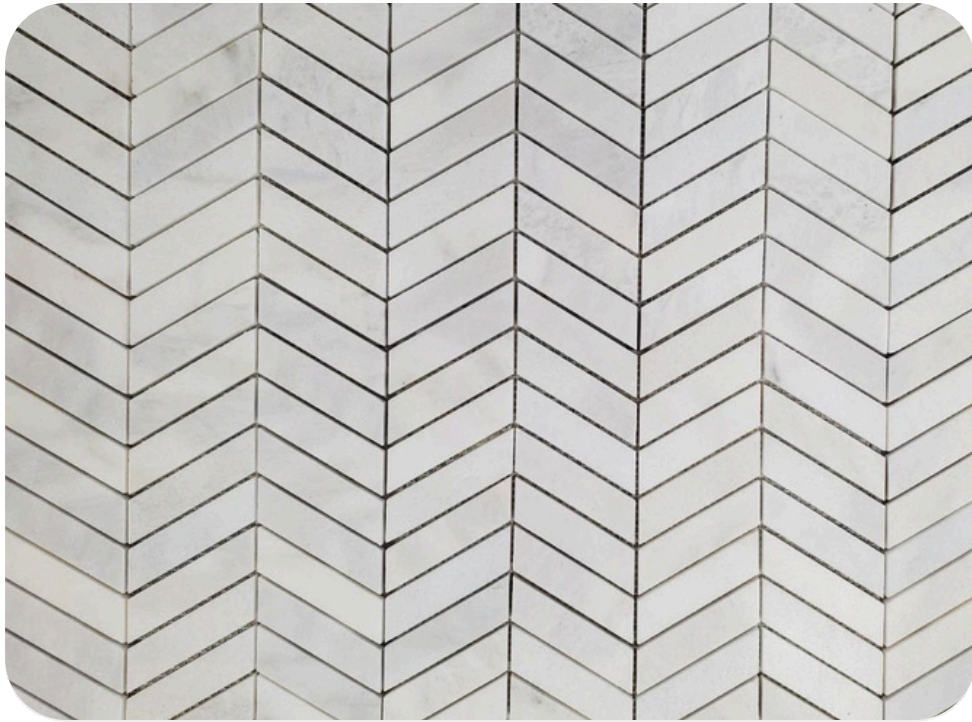

Chevron Crystal White Honed Marble Mosaic Tile

ITEM CODE	CHCWH
ITEM COLOR	Crystal White
COLLECTION	Mosaic
STONE TYPE	Marble
FINISH	Honed
MOSAIC TYPE	Chevron
PACKAGING	5 PCS
SHEET G. WEIGHT	5 LBS Approx
SHEET SIZE	10.5"x12"
THICKNESS	0.40"
COVERAGE	0.88 Sq. Ft.
USAGE	Floor & Wall