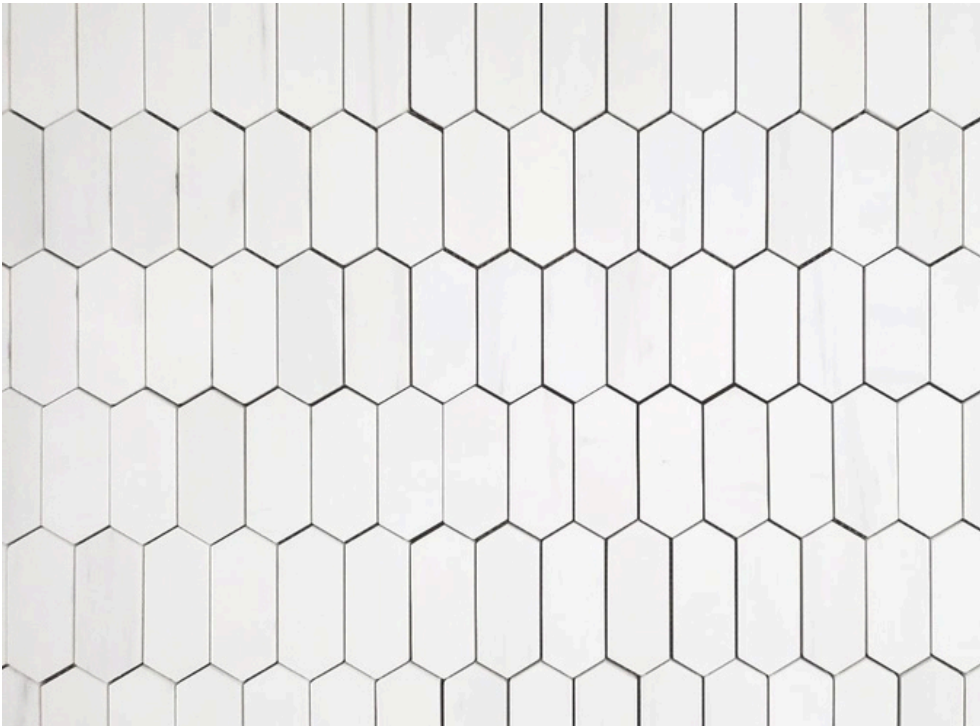

Mini Picket Dolomit Honed Marble Mosaic Tile

ITEM CODE	MPKDLH
ITEM COLOR	Dolomit
COLLECTION	Mosaic
STONE TYPE	Marble
FINISH	Honed
MOSAIC TYPE	Mini Picket
PACKAGING	5 PCS
SHEET G. WEIGHT	5 LBS Approx
SHEET SIZE	11.4"x13.6"
THICKNESS	0.40"
COVERAGE	1.08 Sq. Ft.
USAGE	Floor & Wall