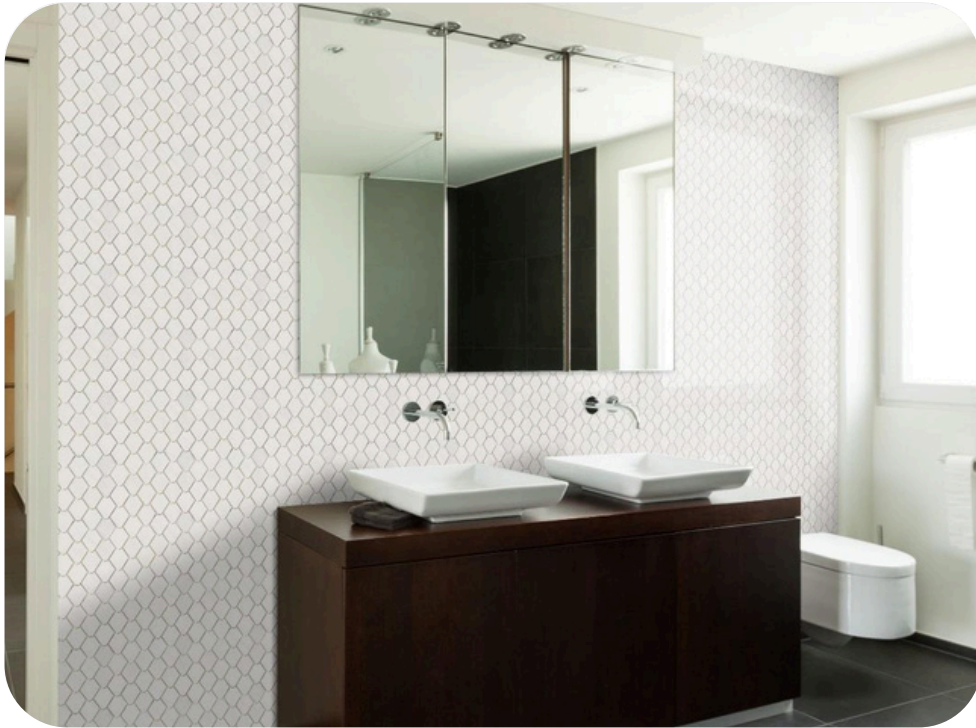

Rain Drop Dolomit Honed Marble Waterjet Mosaic Tile

ITEM CODE	RDDLH
ITEM COLOR	Dolomit
COLLECTION	Mosaic
STONE TYPE	Marble
FINISH	Honed
MOSAIC TYPE	Rain Drop
PACKAGING	5 PCS
SHEET G. WEIGHT	5 LBS Approx
SHEET SIZE	11"x12"
THICKNESS	0.40"
COVERAGE	0.92 Sq. Ft.
USAGE	Floor & Wall