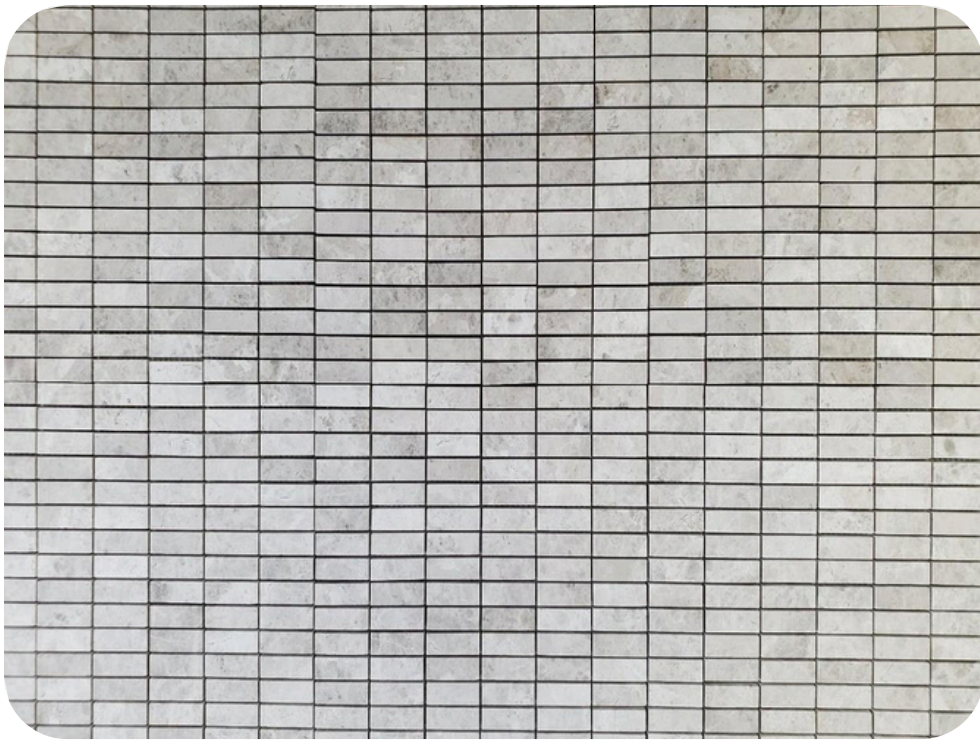

Stacked Pattern Silver Shadow Honed Marble Mosaic Tile

ITEM CODE	SPSSH
ITEM COLOR	Silver Shadow
COLLECTION	Mosaic
STONE TYPE	Marble
FINISH	Honed
MOSAIC TYPE	Stacked
PACKAGING	Pattern 5 PCS
SHEET G. WEIGHT	5 LBS Approx
SHEET SIZE	12"x12"
THICKNESS	0.40"
COVERAGE	1 Sq. Ft.
USAGE	Floor & Wall

Stacked Pattern Carrara Honed Marble Mosaic Tile

ITEM CODE	SPCAH
ITEM COLOR	Carrara
COLLECTION	Mosaic
STONE TYPE	Marble
FINISH	Honed
MOSAIC TYPE	Stacked
PACKAGING	Pattern 5 PCS
SHEET G. WEIGHT	5 LBS Approx
SHEET SIZE	12"x12"
THICKNESS	0.40"
COVERAGE	1 Sq. Ft.
USAGE	Floor & Wall