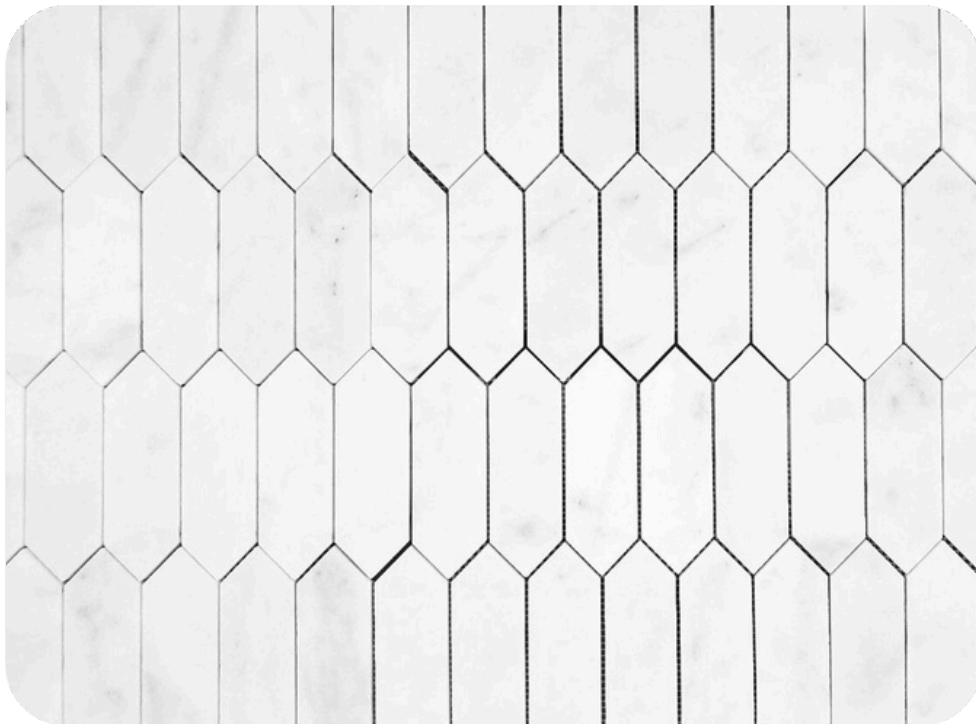

Picket Dolomit Honed Marble Mosaic Tile

ITEM CODE	PKDLH
ITEM COLOR	Dolomit
COLLECTION	Mosaic
STONE TYPE	Marble
FINISH	Honed
MOSAIC TYPE	Picket
PACKAGING	5 PCS
SHEET G. WEIGHT	5 LBS Approx
SHEET SIZE	10"x12"
THICKNESS	0.40"
COVERAGE	0.83 Sq. Ft.
USAGE	Floor & Wall