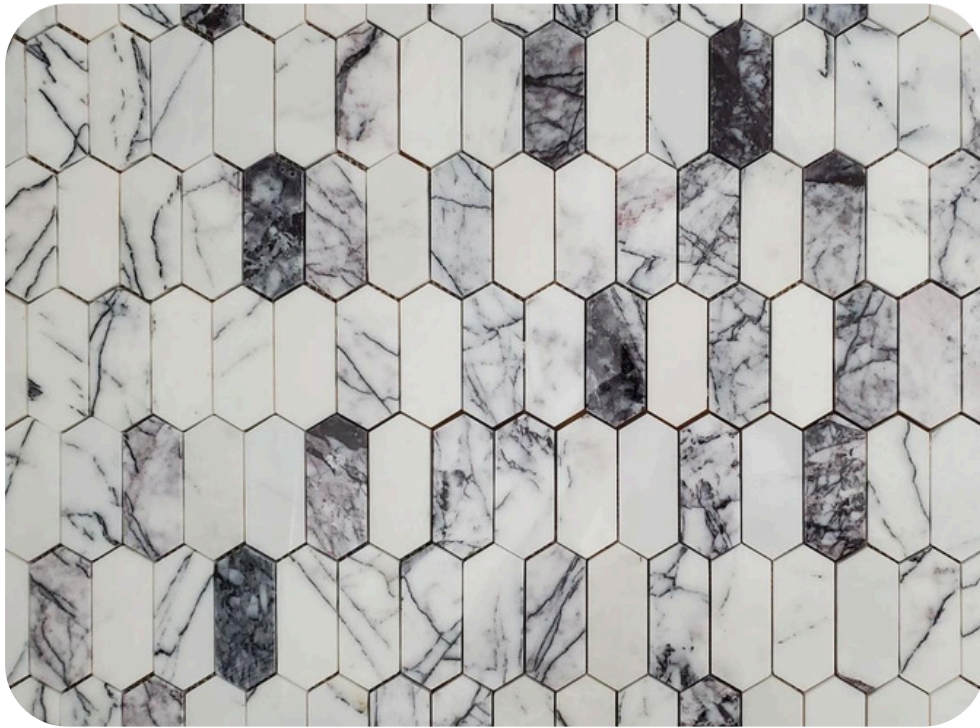

Mini Picket Violet Polished Marble Mosaic Tile

ITEM CODE	MPKVTP
ITEM COLOR	Violet
COLLECTION	Mosaic
STONE TYPE	Marble
FINISH	Polished
MOSAIC TYPE	Mini Picket
PACKAGING	5 PCS
SHEET G. WEIGHT	5 LBS Approx
SHEET SIZE	11.4"x13.6"
THICKNESS	0.40"
COVERAGE	1.08 Sq. Ft.
USAGE	Floor & Wall