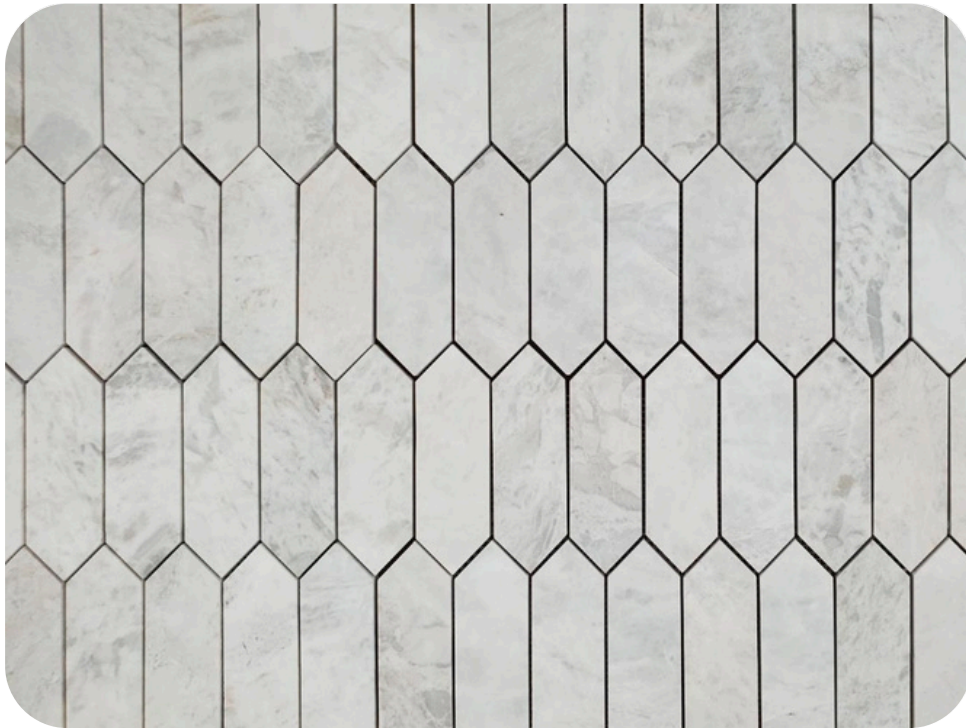

Picket Carrara Honed Marble Mosaic Tile

ITEM CODE	PKCAH
ITEM COLOR	Carrara
COLLECTION	Mosaic
STONE TYPE	Marble
FINISH	Honed
MOSAIC TYPE	Picket
PACKAGING	5 PCS
SHEET G. WEIGHT	5 LBS Approx
SHEET SIZE	10"x12"
THICKNESS	0.40"
COVERAGE	0.83 Sq. Ft.
USAGE	Floor & Wall

Picket Crema Nouva Honed Marble Mosaic Tile

ITEM CODE	PKCNH
ITEM COLOR	Crema Nouva
COLLECTION	Mosaic
STONE TYPE	Marble
FINISH	Honed
MOSAIC TYPE	Picket
PACKAGING	5 PCS
SHEET G. WEIGHT	5 LBS Approx
SHEET SIZE	10"x12"
THICKNESS	0.40"
COVERAGE	0.83 Sq. Ft.
USAGE	Floor & Wall