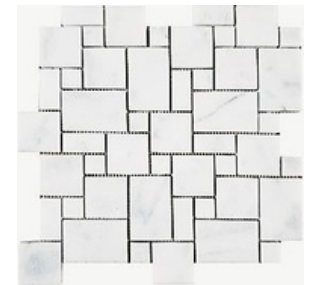

Mini Pattern Dolomit Honed Marble Mosaic Tile

ITEM CODE	MPDLH
ITEM COLOR	Dolomit
COLLECTION	Mosaic
STONE TYPE	Marble
FINISH	Polished
MOSAIC TYPE	Mini Pattern
PACKAGING	5 PCS
SHEET G. WEIGHT	5 LBS Approx
SHEET SIZE	12"x12"
THICKNESS	0.40"
COVERAGE	1 Sq. Ft.
USAGE	Floor & Wall