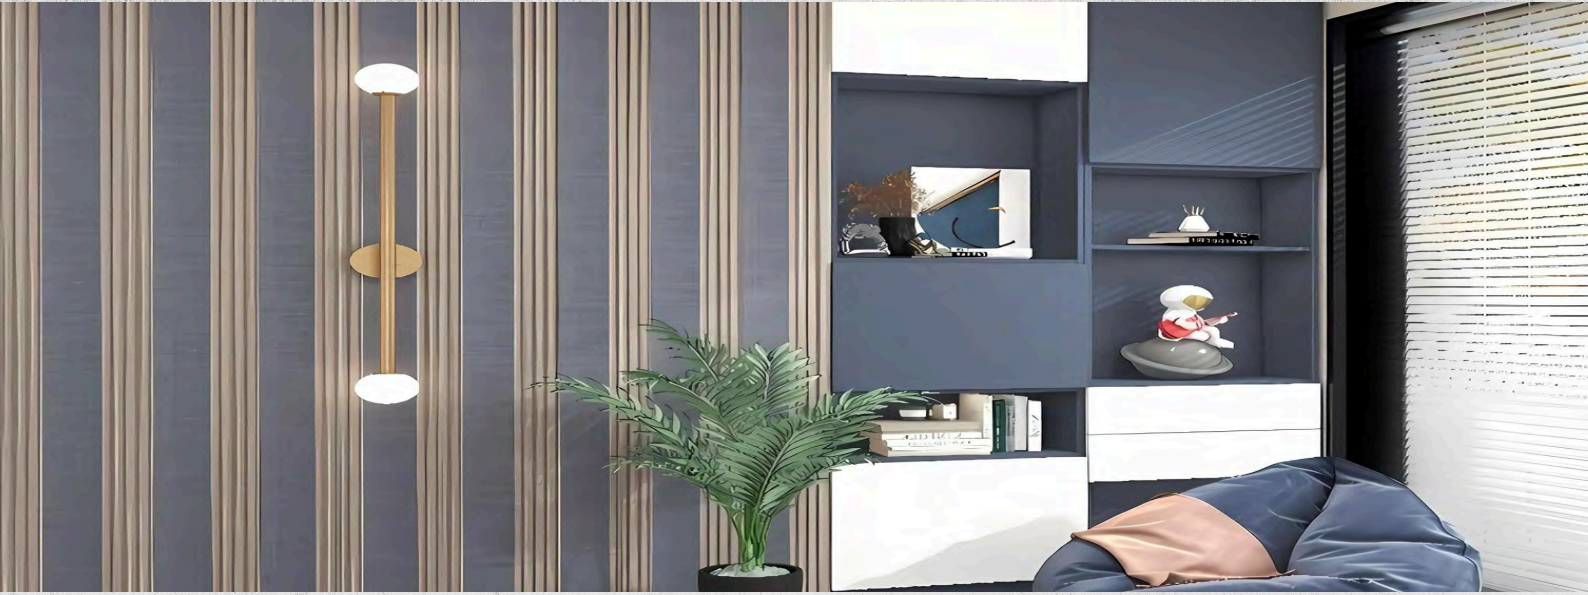

LIGHT OAK 05

CEDAR 10

EBANO BLACK 13

CHOCO MIX 19

WALL PANELS

INTERIOR
114"x6"

LUXURY BLACK

WAVY CREAM