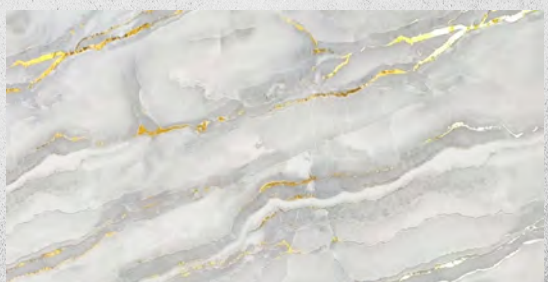

NERO MARQUINA M11

CARRARA GOLD M20

MEDITERRANEO GOLD M22

OASIS GOLD M23

WALL PANELS

INTERIOR
114"x6.5"

WHITE CARRARA 02

STONE GRAY 01