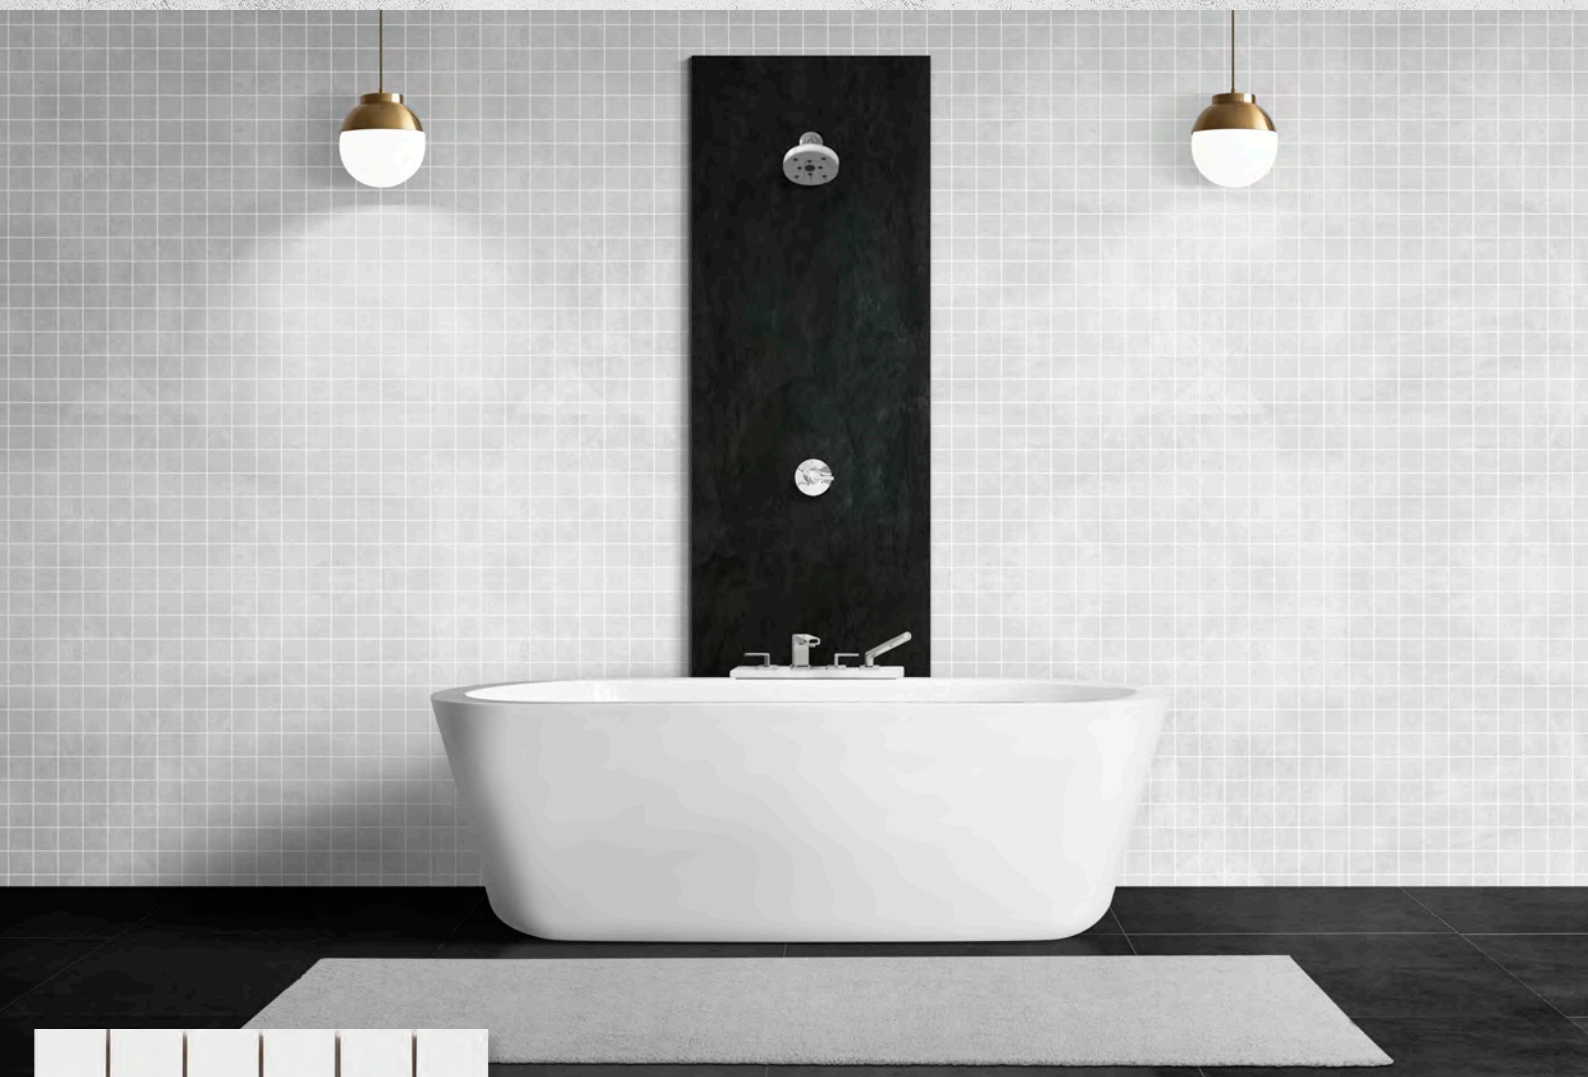

MOSAIC

ALASKA WHITE POLISHED
ALASKA WHITE MATTE