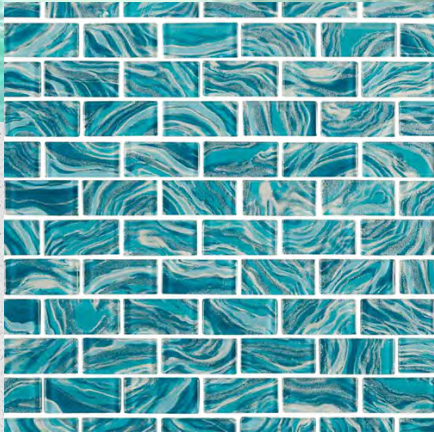

DOTS CARRARA

MOSAIC

METALLIC ECLIPSE

PERSIAN ARABESQUE

MIDNIGHT ARABESQUE

MOSAIC

POOL RATED

HIGH TIDE TEAL