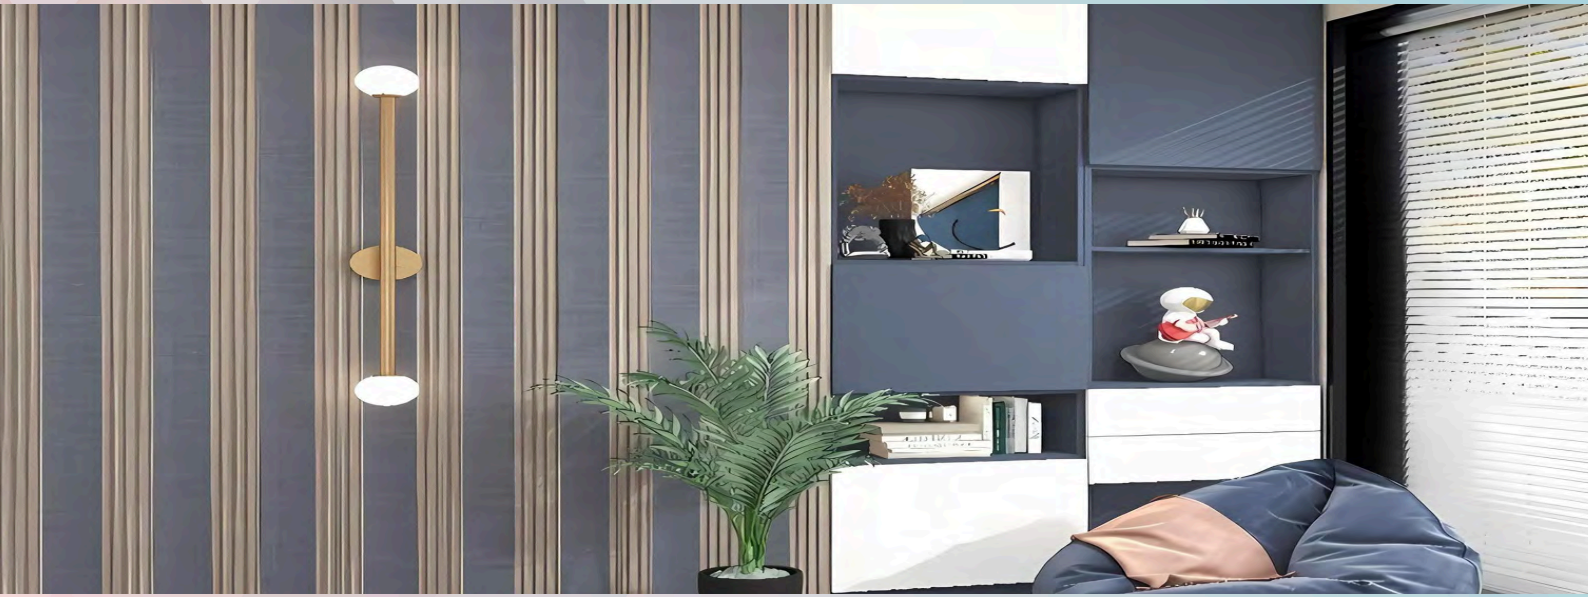

LIGHT OAK 05

CEDAR 10

EBANO BLACK 13

CHOCO MIX 19

WALL PANELS

INTERIOR
114"x6"

LUXURY BLACK

WAVY CREAM