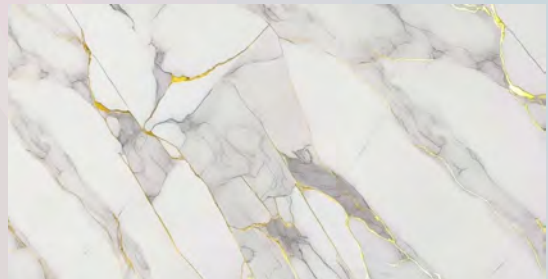

CARRARA GOLD M20