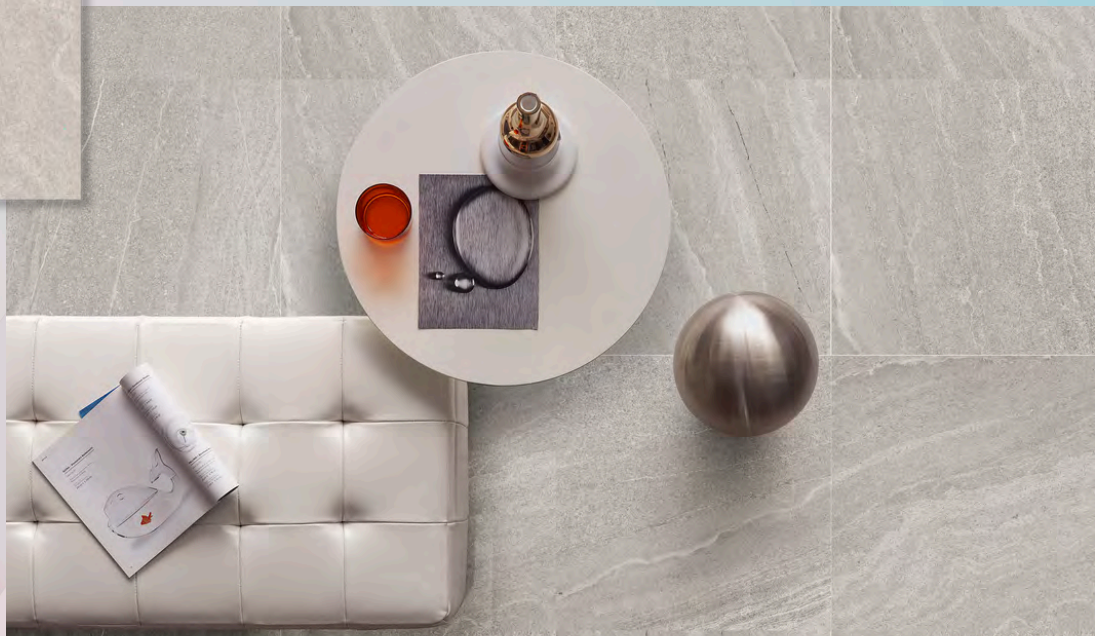

LINEN WHITE 12x12

LINEN WOOD 12x12

TILE

CHEROKEE LIGHT 12x24

PEARL BEIGE 12x24
PEARL WHITE 12x24

TILE

TIMELESS ASH 12x24

VELVET 12x24