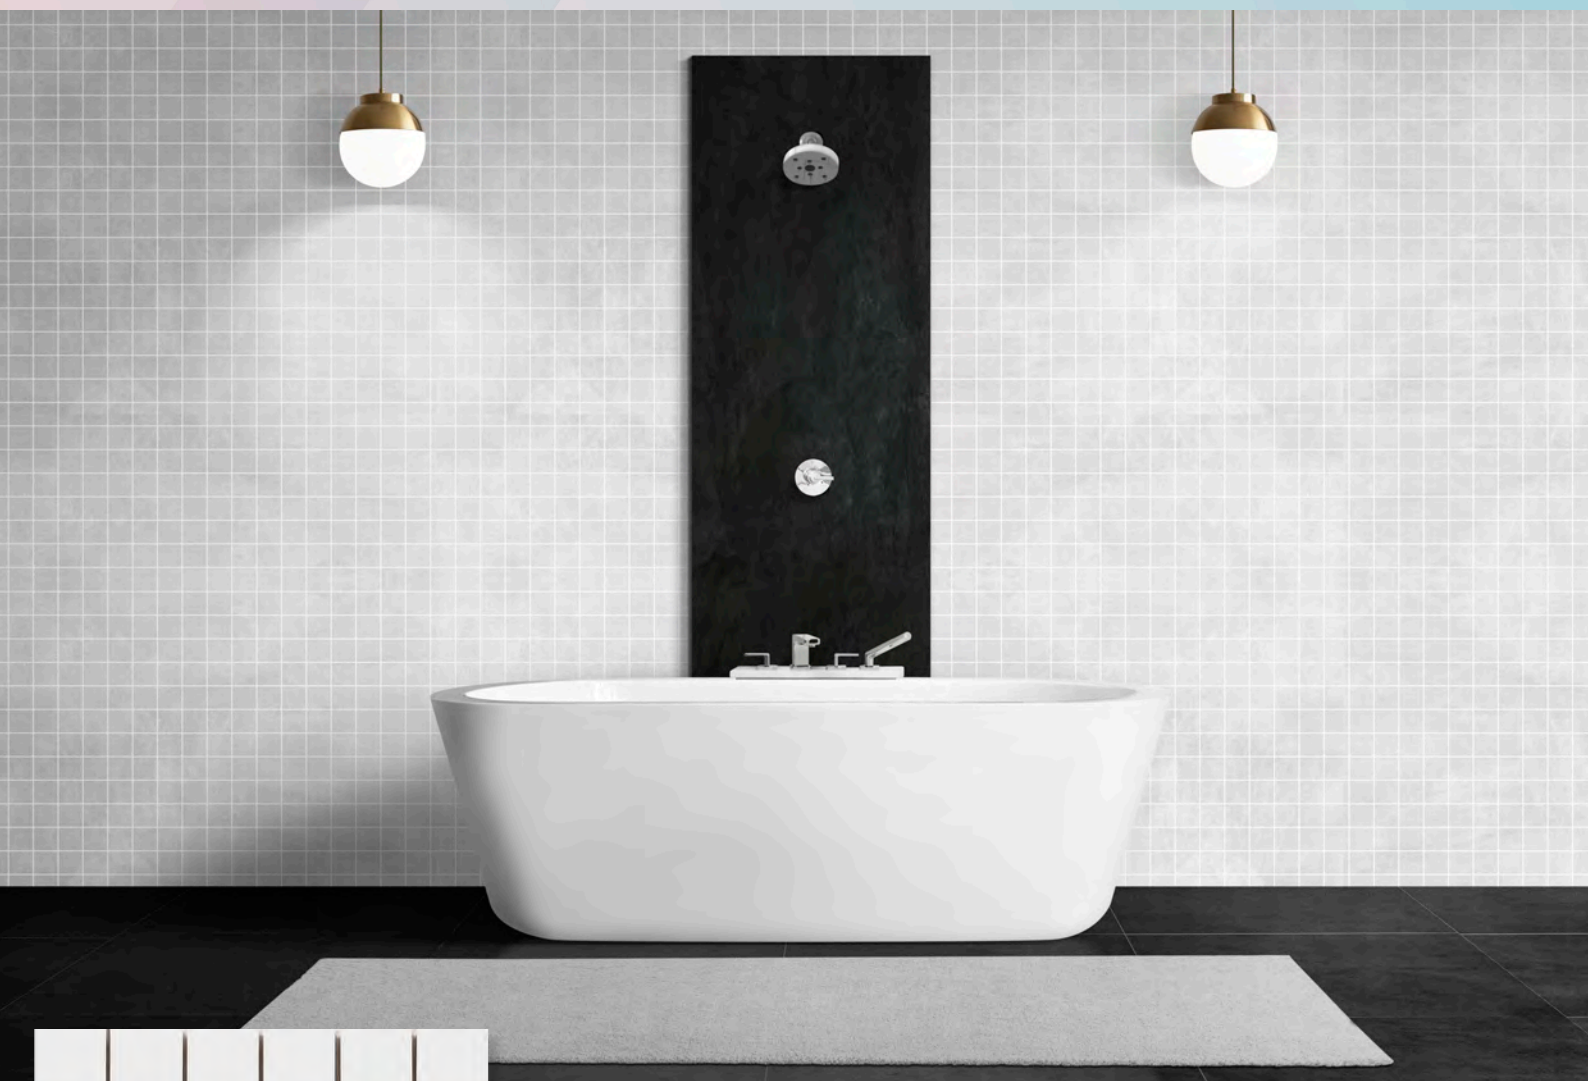

MOSAIC

ALASKA WHITE POLISHED
ALASKA WHITE MATTE