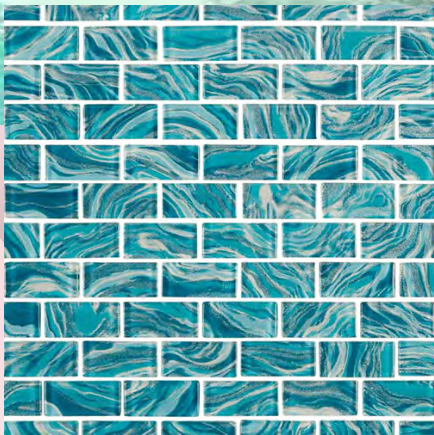

BLACK MATTE 2"

STATUARY 2"

LIGHT MINK 3"

**DARK GREY 3" CEMENT
GREY 3"**

BLACK MATTE 3"

MOSAIC

WHITE MATTE 2"

DOTS GRAY

DOTS CARRARA

MOSAIC

METALLIC ECLIPSE

PERSIAN ARABESQUE

MIDNIGHT ARABESQUE

MOSAIC

POOL RATED

HIGH TIDE TEAL

ADRIATIC SEAS

FOAM BOARD 4'x8'

LIGHT OAK

UV SHEETS 4'x8'

CARRARA M01

SAHARA NOIR M03

LUNA M06

SAHARA GRAY M10