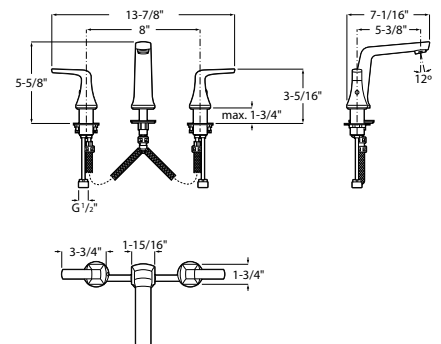

LEAN SINGLE-HANDLE HIGH NECK SINK FAUCET

CHROME
B5001Z8CRO
\$290.00

Flow rate 1.2 gpm. Drain not included.

ELEMENTAL WIDESPREAD SINK FAUCET

CHROME MATTE BLACK
B5011Z0CRO B5000Z0RIO
\$240.00 \$315.00

Flow rate 1.2 gpm. Pop-up drain included.