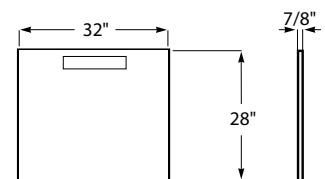

MITOS RECTANGULAR LIGHTED MIRROR 32"

UMMIT32800
$180.00

110-120V / 60Hz