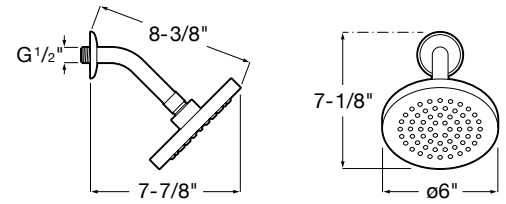

Flow rate 1.8 gpm.
Shower arm and flange are included.

ACQUA 6" ROUND SHOWER HEAD

 CHROME
 B5001ZHCR0
 \$78.00

 MATTE BLACK
 B5001ZLRIO
 \$104.00

Flow rate 1.8 gpm.
Shower arm and flange are included.

ACQUA 6" SQUARE SHOWER HEAD