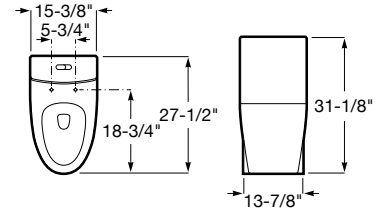

TOILETS

FORM ONE-PIECE RIMLESS™ ELONGATED TOILET

GLOSSY WHITE
3Z33780010300
$575.00

Siphonic, dual flush 1.6/1 gpf
Standard 12" rough-in
Seat and cover included
Fixing kit included