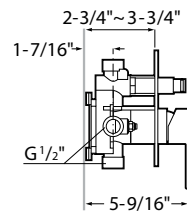

CUBE SHOWER MIXER, SINGLE FUNCTION

 CHROME
 B5002Z9CR0
 \$265.00

Valve is included.

SHOWERS

CUBE SHOWER MIXER, 2 FUNCTIONS

CHROME
B5003Z9CR0
\$402.00

Valve is included.

CUBE SHOWER MIXER, 3 FUNCTIONS