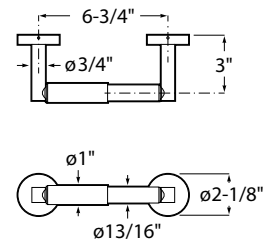

CITY DOUBLE BASE TOILET PAPER HOLDER

CHROME B5010C2CR0 $30.00	MATTE BLACK B5011C2R10 $36.00