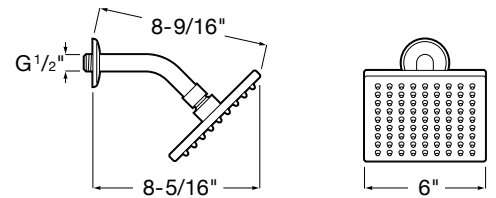

ACQUA 6" SQUARE SHOWER HEAD

CHROME
B5001ZJCR0
$78.00

MATTE BLACK
B5003ZLRIO
$104.00

Flow rate 1.8 gpm.
Shower arm and flange are included.