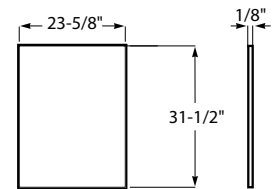

SAPHIR
RECTANGULAR MIRROR 24"

B60001M410
$86.00