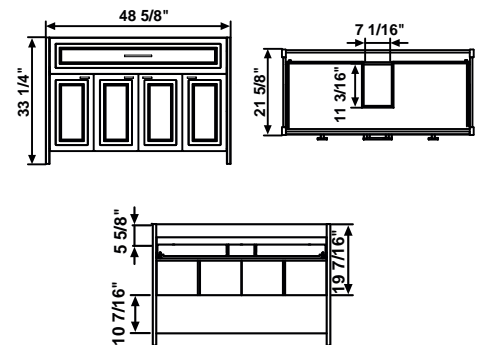

KANSAS FREESTANDING VANITY 48"

MATTE WHITE   FROST BLUE
B60014M450   B60015M450
$ 1,850.00 $ 1,850.00

Material: Particle board.
Soft-close doors and drawers.

Sink and handles are not included:
3ZT0790010300 - Kansas Resin Sink 48"
B60004M550 - Handle Kit Chrome
B60005M550 - Handle Kit Matte Black