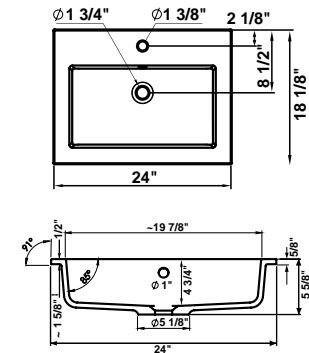

PRECISE ACRYLIC SINK 24"

GLOSSY WHITE
1421310010300
$407.00

COMPATIBLE WITH
Elemental Wall-Hung Vanity 24"
Cube Wall-Hung Vanity 24"
Space Wall-Hung Vanity 24"