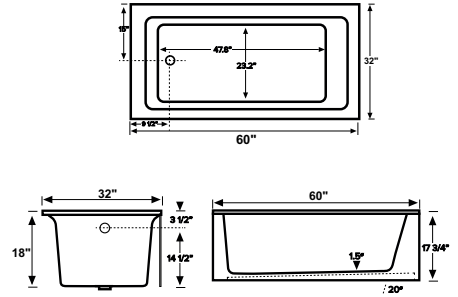

BATHTUBS

ISOLA

ACRYLIC ALCOVE SKIRTED BATHTUB 32"X60"

GLOSSY WHITE RIGHT DRAIN
BF003260L3
$1,556.00

GLOSSY WHITE LEFT DRAIN
BF013260L3
$1,556.00