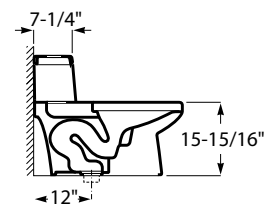

Siphonic, dual flush 1.6/1 gpf
Standard 12" rough-in
Seat and cover included
Fixing kit included

FLUX ONE-PIECE ELONGATED TOILET

GLOSSY WHITE
3D23780010300
\$340.00

Siphonic, single flush 1.28 gpf
Standard 12" rough-in
Seat and cover included
Fixing kit included