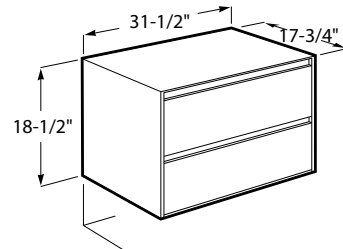

SPACE
WALL-HUNG VANITY 32"

GLOSSY WHITE
B60004M460
\$ 599.00

Material: MDF.
Soft-close drawers.

Sink is not included. Sink options:
3ZB0540013300 - Helena Solid Surface Sink
3101310013300 - Precise Plus Resin Sink
1421320010300 - Domo Vitreous China Sink