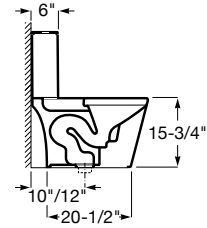

TOILETS

FORM ONE-PIECE RIMLESS™ ELONGATED TOILET

GLOSSY WHITE
3Z33780010300
$575.00

Siphonic, dual flush 1.6/1 gpf
Standard 12" rough-in
Seat and cover included
Fixing kit included