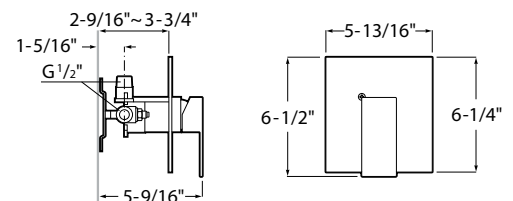

CUBE SHOWER MIXER, SINGLE FUNCTION

CHROME
B5002Z9CR0
$265.00

Valve is included.