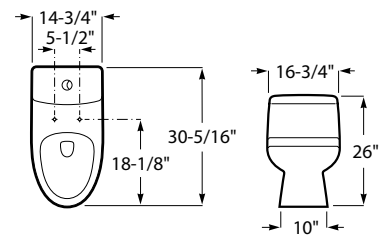

Siphonic, dual flush 1.6/1 gpf
Standard 12" rough-in
Seat and cover included
Fixing kit included

FLUX ONE-PIECE ELONGATED TOILET

GLOSSY WHITE
3D23780010300
\$340.00

Siphonic, single flush 1.28 gpf
Standard 12" rough-in
Seat and cover included
Fixing kit included