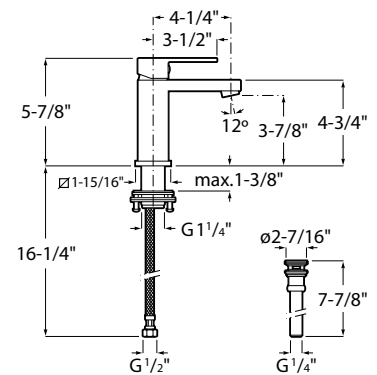

CUBE SINGLE-HANDLE SINK FAUCET

CHROME   **MATTE BLACK**
B5000Z9910   B5010Z0R10
$207.00 $247.00

Flow rate 1.2 gpm. Pop-up drain included.