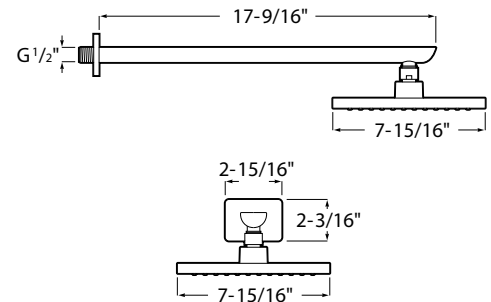

ELEMENTAL PLUS SQUARE SHOWER HEAD

CHROME
B5012ZOCRO
$259.00

Flow rate 1.8 gpm.
Shower arm and flange are included.