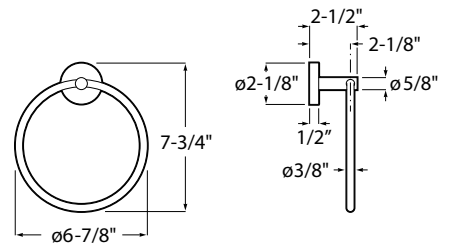

CITY TOWEL RING

CHROME B5012C2CR0 $26.00	MATTE BLACK B5013C2R10 $33.00