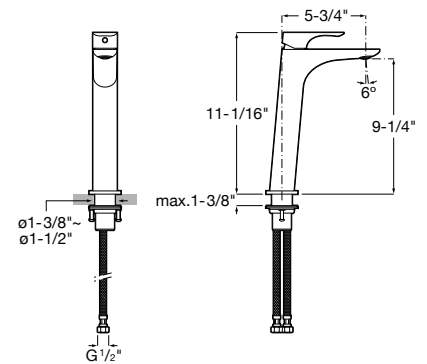

LEAN SINGLE-HANDLE HIGH NECK SINK FAUCET

CHROME
B5001Z8CRO
$290.00

Flow rate 1.2 gpm. Drain not included.