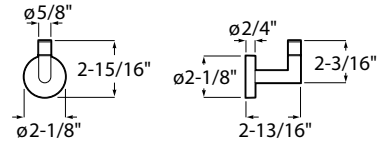

SHOWERS

ELEMENTAL PLUS 3-PIECE SHOWER KIT

ACCESSORIES

FINISHES:

CHROME

MATTE BLACK

CITY ROBE HOOK

- | | |
|---|---|
|  |  |
| CHROME
B5006C2CR0
\$21.00 | MATTE BLACK
B5007C2R10
\$25.00 |