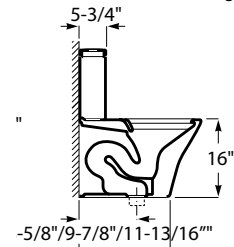

EDGE ONE-PIECE RIMLESS™ ELONGATED TOILET

GLOSSY WHITE
3D33780010300
$575.00

Siphonic, dual flush 1.6/1 gpf
Standard 12" rough-in
Seat and cover included
Fixing kit included