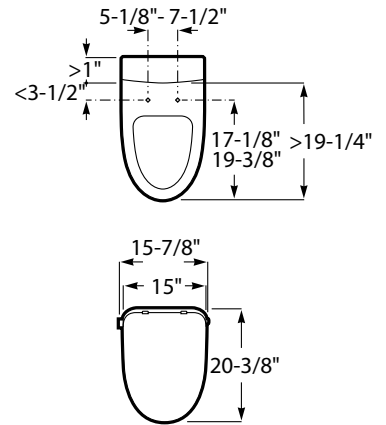

IKON ELONGATED BIDET SEAT

GLOSSY WHITE
3ZF9890010300
$556.00

Fixing kit included
Electrical connection, 110-120V
Compatible with all Celite one-piece toilets