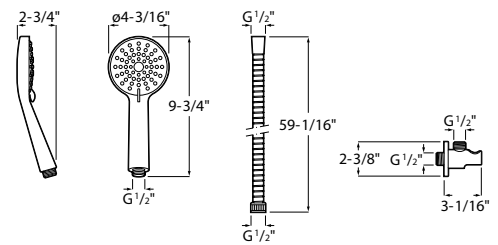

 CHROME
 B5012ZOCRO
 \$259.00

Flow rate 1.8 gpm.
Shower arm and flange are included.

ACQUA 3 FUNCTION HAND SHOWER

 CHROME MATTE BLACK
 B5001ZLCRO B5005ZLRIO
 \$98.00 \$123.00

Flow rate 1.8 gpm.
Shower arm and flange are included.