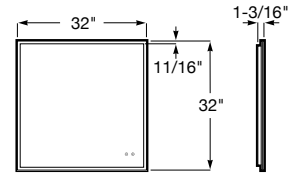

MIRRORS

LUMINI
RECTANGULAR LIGHTED MIRROR 24"

B60001M470
\$480.00

On/off switch
Adjustable color temperature
Built-in defogger
120V / 60Hz / 46.6W

LUMINI
RECTANGULAR LIGHTED MIRROR 32"

B60002M470
\$525.00

On/off switch
Adjustable color temperature
Built-in defogger
120V / 60Hz / 46.6W