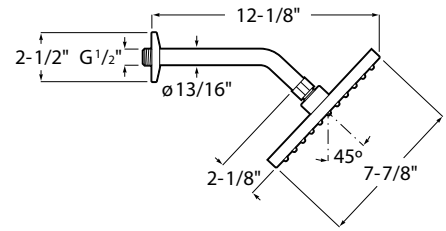

Flow rate 1.8 gpm.
Shower arm and flange are included.

ACQUA 8" SQUARE SHOWER HEAD

 CHROME MATTE BLACK
 B5001ZKCR0 B5004ZLRIO
 \$98.00 \$123.00

Flow rate 1.8 gpm.
Shower arm and flange are included.

ELEMENTAL PLUS SQUARE SHOWER HEAD