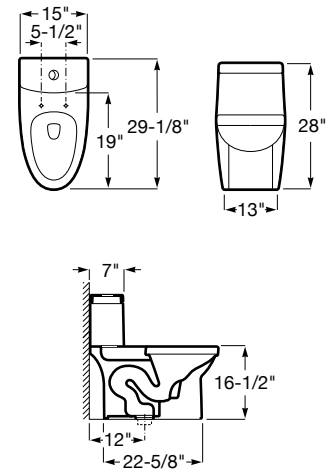

MIAMI ONE-PIECE RIMLESS™ ELONGATED TOILET

GLOSSY WHITE
3Z23780010300
$585.00

Siphonic, dual flush 1.6/1 gpf
Standard 12" rough-in
Seat and cover included
Fixing kit included
ADA compliant