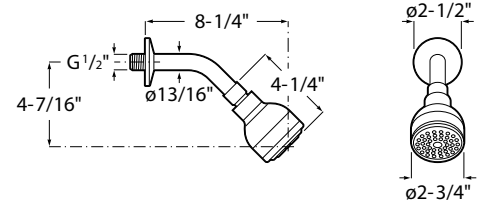

Flow rate 1.8 gpm.
Shower arm and flange are included.

ACQUA 6" ROUND SHOWER HEAD

 CHROME
 B5001ZHCR0
 \$78.00

 MATTE BLACK
 B5001ZLRIO
 \$104.00

Flow rate 1.8 gpm.
Shower arm and flange are included.

ACQUA 6" SQUARE SHOWER HEAD