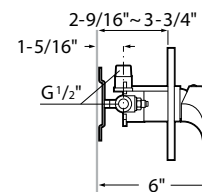

CHROME
B5004Z9CR0
\$435.00

Valve is included.

LEAN SHOWER MIXER, SINGLE FUNCTION

CHROME
B5002Z8CR0
\$259.00

Valve is included.

LEAN SHOWER MIXER, 2 FUNCTIONS

CHROME
B5003Z8CR0
\$389.00

Valve is included.