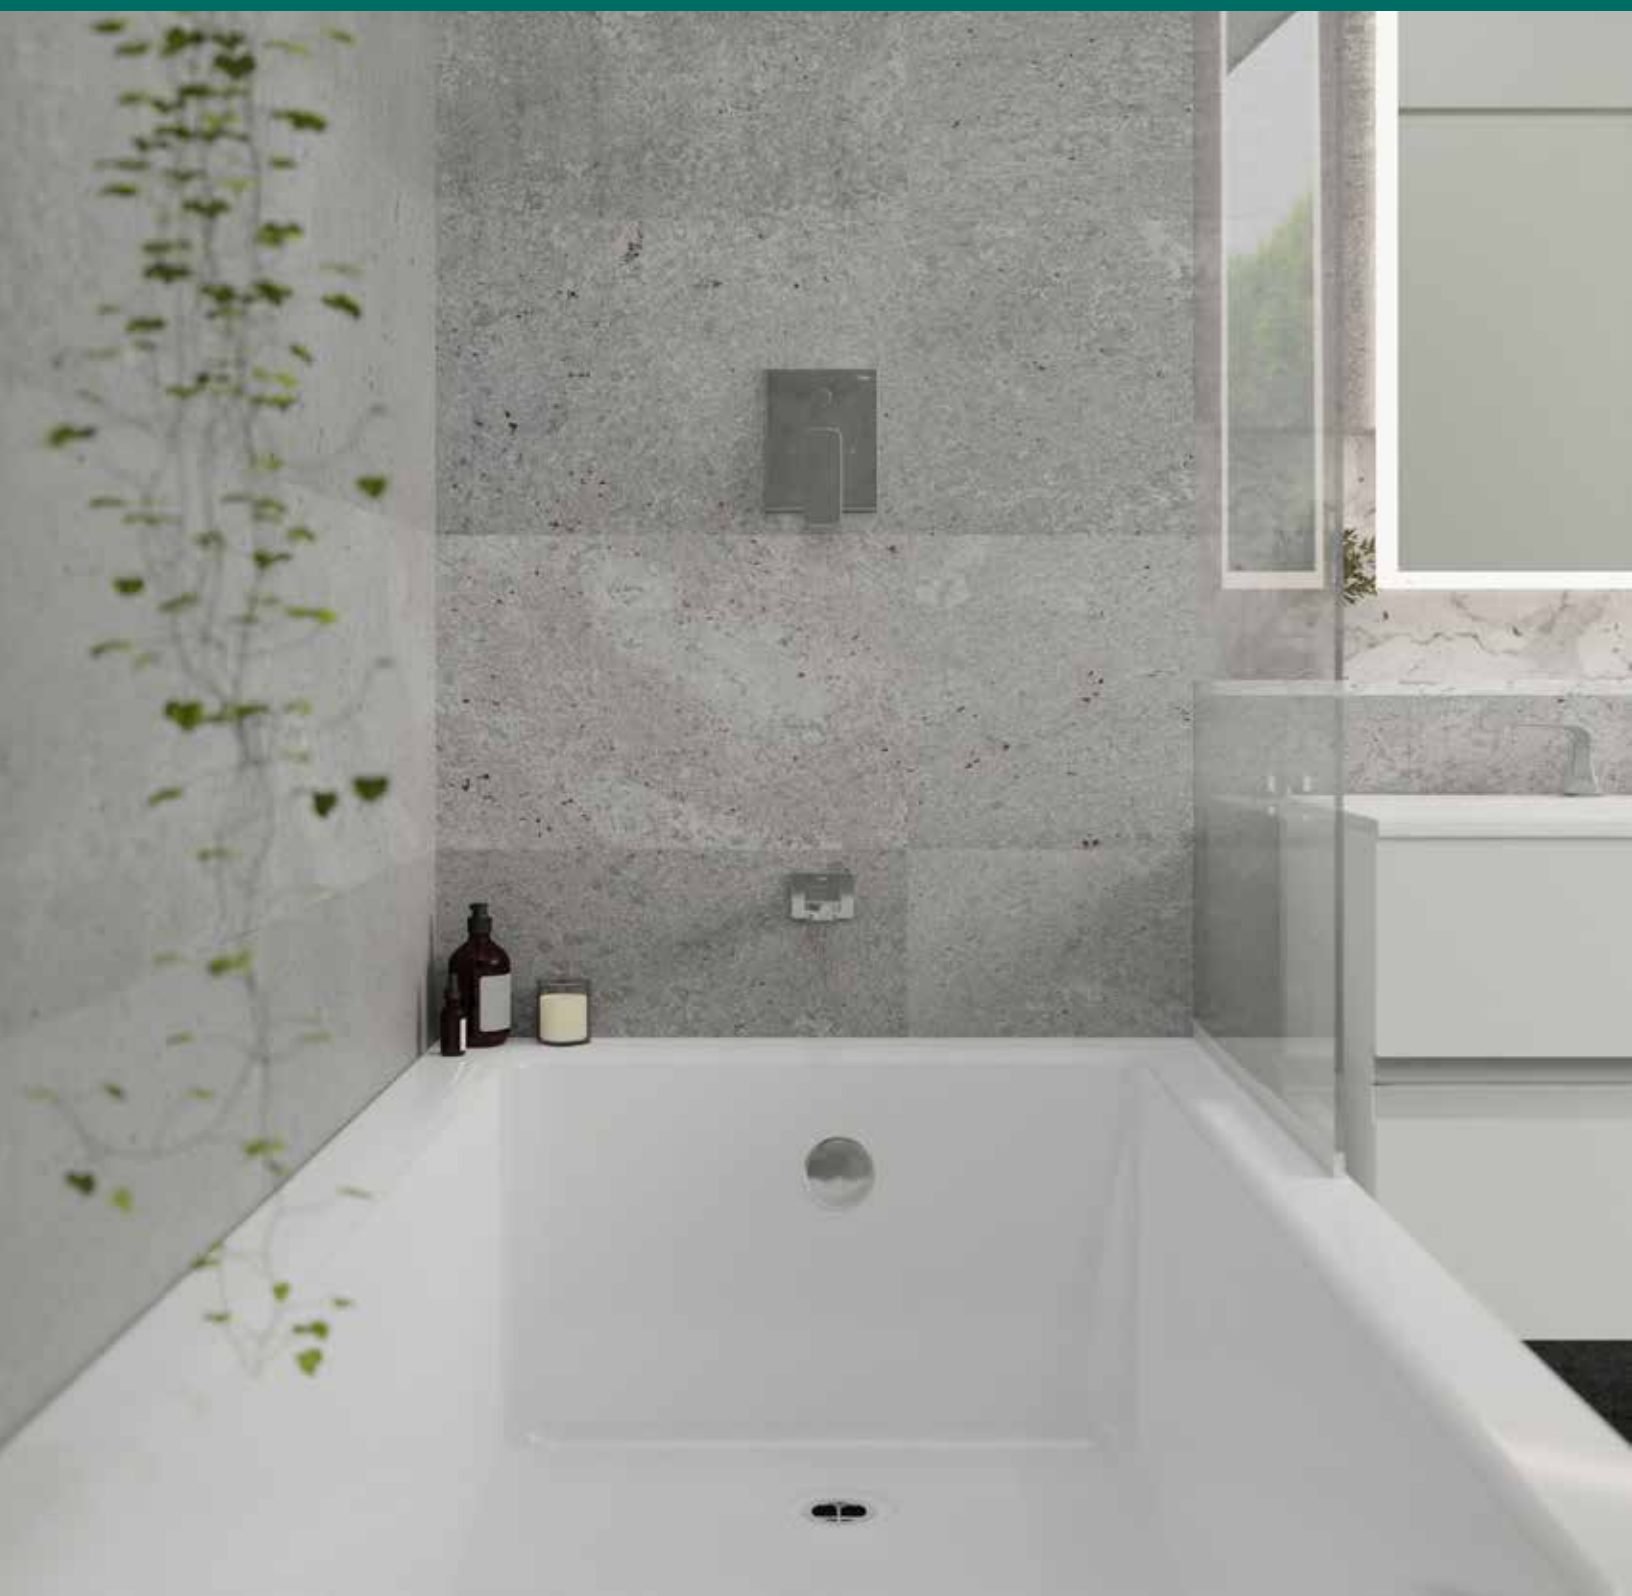

VISTA

ACRYLIC ALCOVE SKIRTED BATHTUB 32"X60"

GLOSSY WHITE RIGHT DRAIN
BF003260L4
\$1,296.00

GLOSSY WHITE LEFT DRAIN
BF013260L4
\$1,296.00

Drain not included

BATHTUBS

ISOLA ACRYLIC ALCOVE SKIRTED BATHTUB 32"X60" RIGHT DRAIN