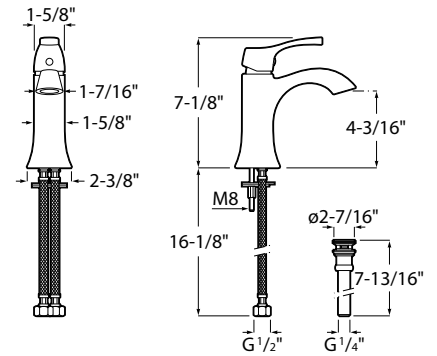

FAUCETS

CLASSIC SINGLE-HANDLE SINK FAUCET

CHROME
B5003Z6CRO
$189.00

Flow rate 1.2 gpm. Pop-up drain included.