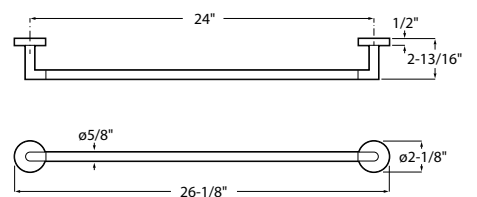

CITY TOWEL BAR

CHROME B5014C2CR0 $33.00	MATTE BLACK B5015C2R10 $40.00