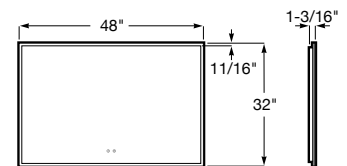

LUMINI
RECTANGULAR LIGHTED MIRROR 36"

B60003M470
\$574.00

On/off switch
Adjustable color temperature
Built-in defogger
120V / 60Hz / 46.6W

LUMINI
RECTANGULAR LIGHTED MIRROR 48"

B60004M470
\$765.00

On/off switch
Adjustable color temperature
Built-in defogger
120V / 60Hz / 46.6W