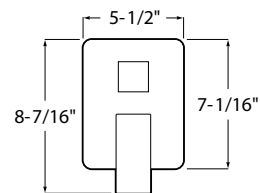

CUBE SHOWER MIXER, 3 FUNCTIONS

CHROME
B5004Z9CR0
$435.00

Valve is included.