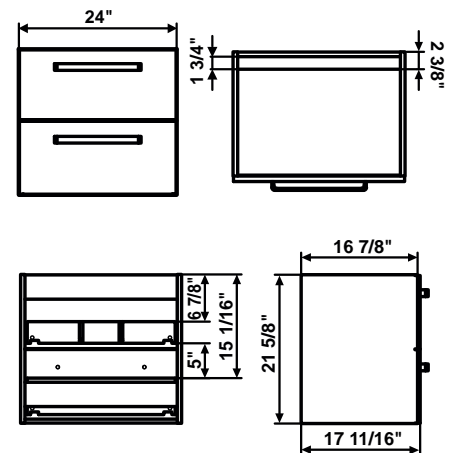

ELEMENTAL WALL-HUNG VANITY 24"

MATTE WHITE B60006M450 $ 722.00	DARK WOOD B60007M450 $ 722.00

Material: Particle board.
Soft-close drawers, total extraction.

Sink and handles are not included:
1421310010300 - Domo Vitreous China Sink
3ZB0450013300 - Helena Solid Surface Sink
3101310012300 - Precise Plus Resin Sink
B60016M450 - Handle Kit Chrome
B60017M450 - Handle Kit Matte Black