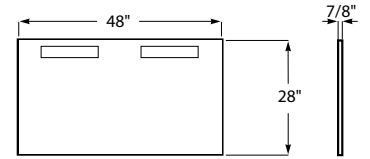

MITOS
RECTANGULAR LIGHTED MIRROR 48"

UMMIT24600
$345.00

110-120V / 60Hz