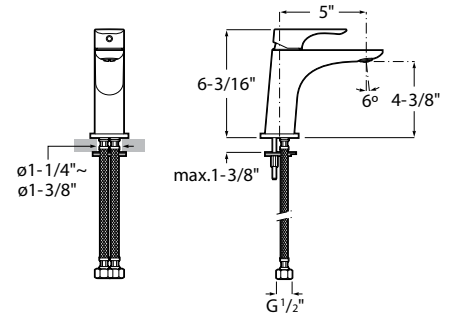

FAUCETS

CLASSIC SINGLE-HANDLE SINK FAUCET

CHROME
B5003Z6CRO
\$189.00

Flow rate 1.2 gpm. Pop-up drain included.

LEAN SINGLE-HANDLE SINK FAUCET

CHROME
B5000Z8CRO
\$228.00

Flow rate 1.2 gpm. Drain not included.