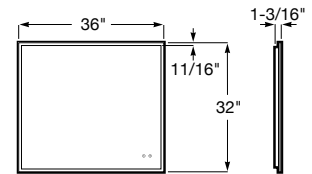

LUMINI
RECTANGULAR LIGHTED MIRROR 36"

B60003M470
$574.00

On/off switch
Adjustable color temperature
Built-in defogger
120V / 60Hz / 46.6W