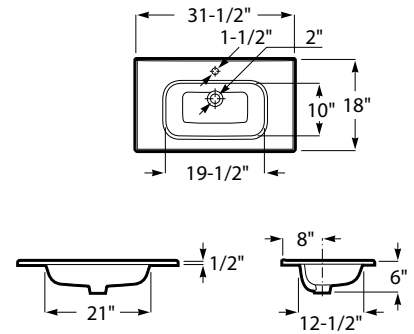

DOMO VITREOUS CHINA SINK 32"

GLOSSY WHITE
1421320010300
$204.00

COMPATIBLE WITH
Elemental Wall-Hung Vanity 32"
Cube Wall-Hung Vanity 32"
Space Wall-Hung Vanity 32"