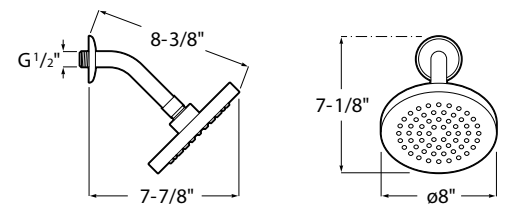

ACQUA 8" ROUND SHOWER HEAD

CHROME
B5001ZICRO
$998.00

MATTE BLACK
B5002ZLRIO
$123.00

Flow rate 1.8 gpm.
Shower arm and flange are included.