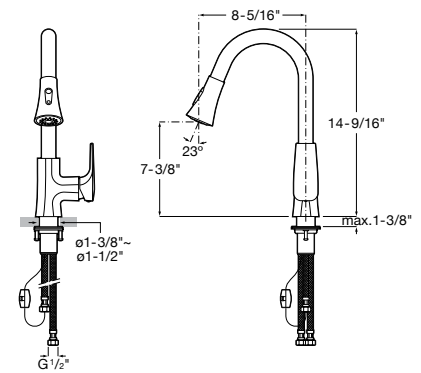

CLASSIC WIDESPREAD SINK FAUCET

CHROME   MATTE BLACK
B5009Z6CR0   B5000Z6RI0
$175.00 $207.00

Flow rate 1.2 gpm. Pop-up drain included.

ELEMENTAL 4\"/>

CHROME
B5008Z6CR0
$80.00

Flow rate 1.2 gpm. Pop-up drain included.

LEVEL PULL-DOWN KITCHEN FAUCET

CHROME
B5000Z7CR0
$272.00

Flow rate 1.8 gpm. Drain not included.

BLISS PULL-DOWN KITCHEN FAUCET

CHROME   MATTE BLACK
B5001E1CR0   B5002E1RI0
$296.00 $358.00

Flow rate 1.8 gpm. Drain not included.