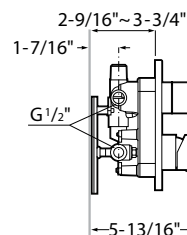

CUBE SHOWER MIXER, 3 FUNCTIONS

CHROME
B5004Z9CR0
$435.00

Valve is included.