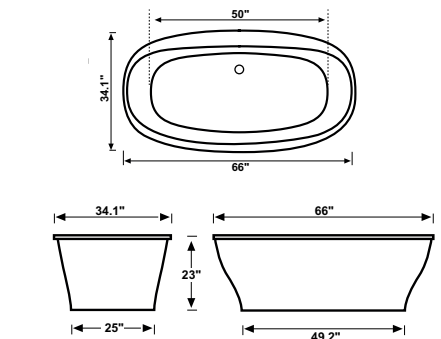

LURA
ACRYLIC FREESTANDING BATHTUB 32"X60"

GLOSSY WHITE
BF003260L1
\$2,099.00

Drain included

HAVEN
ACRYLIC FREESTANDING BATHTUB 34"X66"

GLOSSY WHITE
BF003466L5
\$2,222.00

Drain included

ISOLA
ACRYLIC ALCOVE SKIRTED BATHTUB 30"X60"