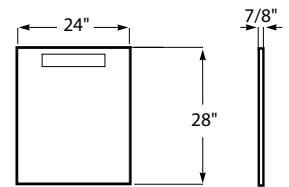

MITOS RECTANGULAR LIGHTED MIRROR 24"

UMMIT24600
$160.00

110-120V / 60Hz