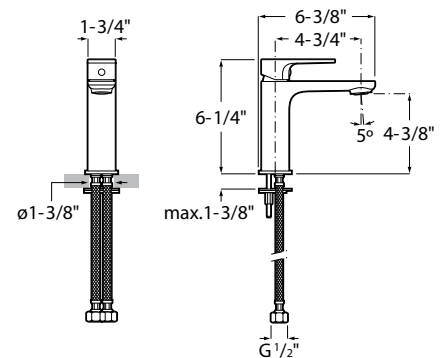

Flow rate 1.2 gpm. Pop-up drain included.

ELEMENTAL SINGLE-HANDLE SINK FAUCET

CHROME **BRUSHED NICKEL** **MATTE BLACK**
 B5000Z0CR0 B5009Z0R90 B5008Z0R00
 \$154.00 \$190.00 \$185.00

Flow rate 1.2 gpm. Drain not included.