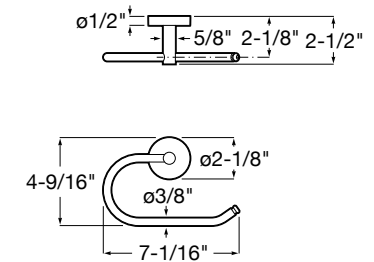

CITY TOILET PAPER HOLDER

CHROME B5008C2CR0 $26.00	MATTE BLACK B5009C2R10 $33.00