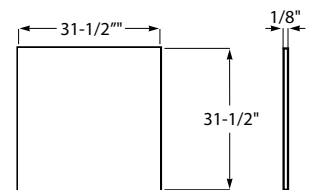

SAPHIR
RECTANGULAR MIRROR 32"

B60002M410
$105.00