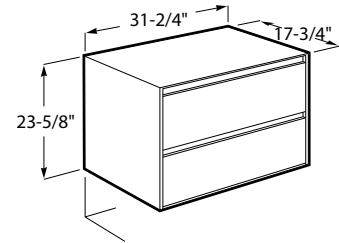

CUBE WALL-HUNG VANITY 32"

GLOSSY WHITE B60026M020 $ 654.00	GOLD B60027M020 $ 654.00

Material: MDF.
Soft-close drawers.

Sink is not included. Sink options:
3ZB0540013300 - Helena Solid Surface Sink
3101310013300 - Precise Plus Resin Sink
1421320010300 - Domo Vitreous China Sink