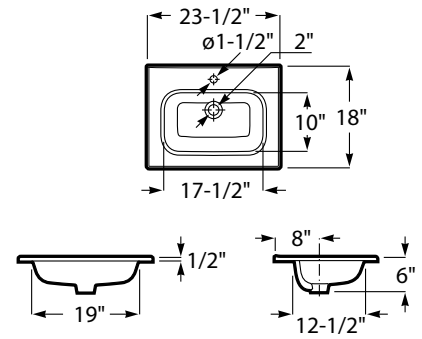

SINKS

DOMO VITREOUS CHINA SINK 24"

GLOSSY WHITE
1421310010300
$142.00

COMPATIBLE WITH
Elemental Wall-Hung Vanity 24"
Cube Wall-Hung Vanity 24"
Space Wall-Hung Vanity 24"