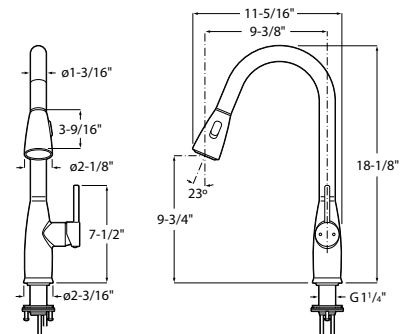

LEVEL PULL-DOWN KITCHEN FAUCET

 CHROME
 B5000Z7CR0
 \$272.00

Flow rate 1.8 gpm. Drain not included.

BLISS PULL-DOWN KITCHEN FAUCET

 CHROME MATTE BLACK
 B5001E1CR0 B5002E1RI0
 \$296.00 \$358.00

Flow rate 1.8 gpm. Drain not included.