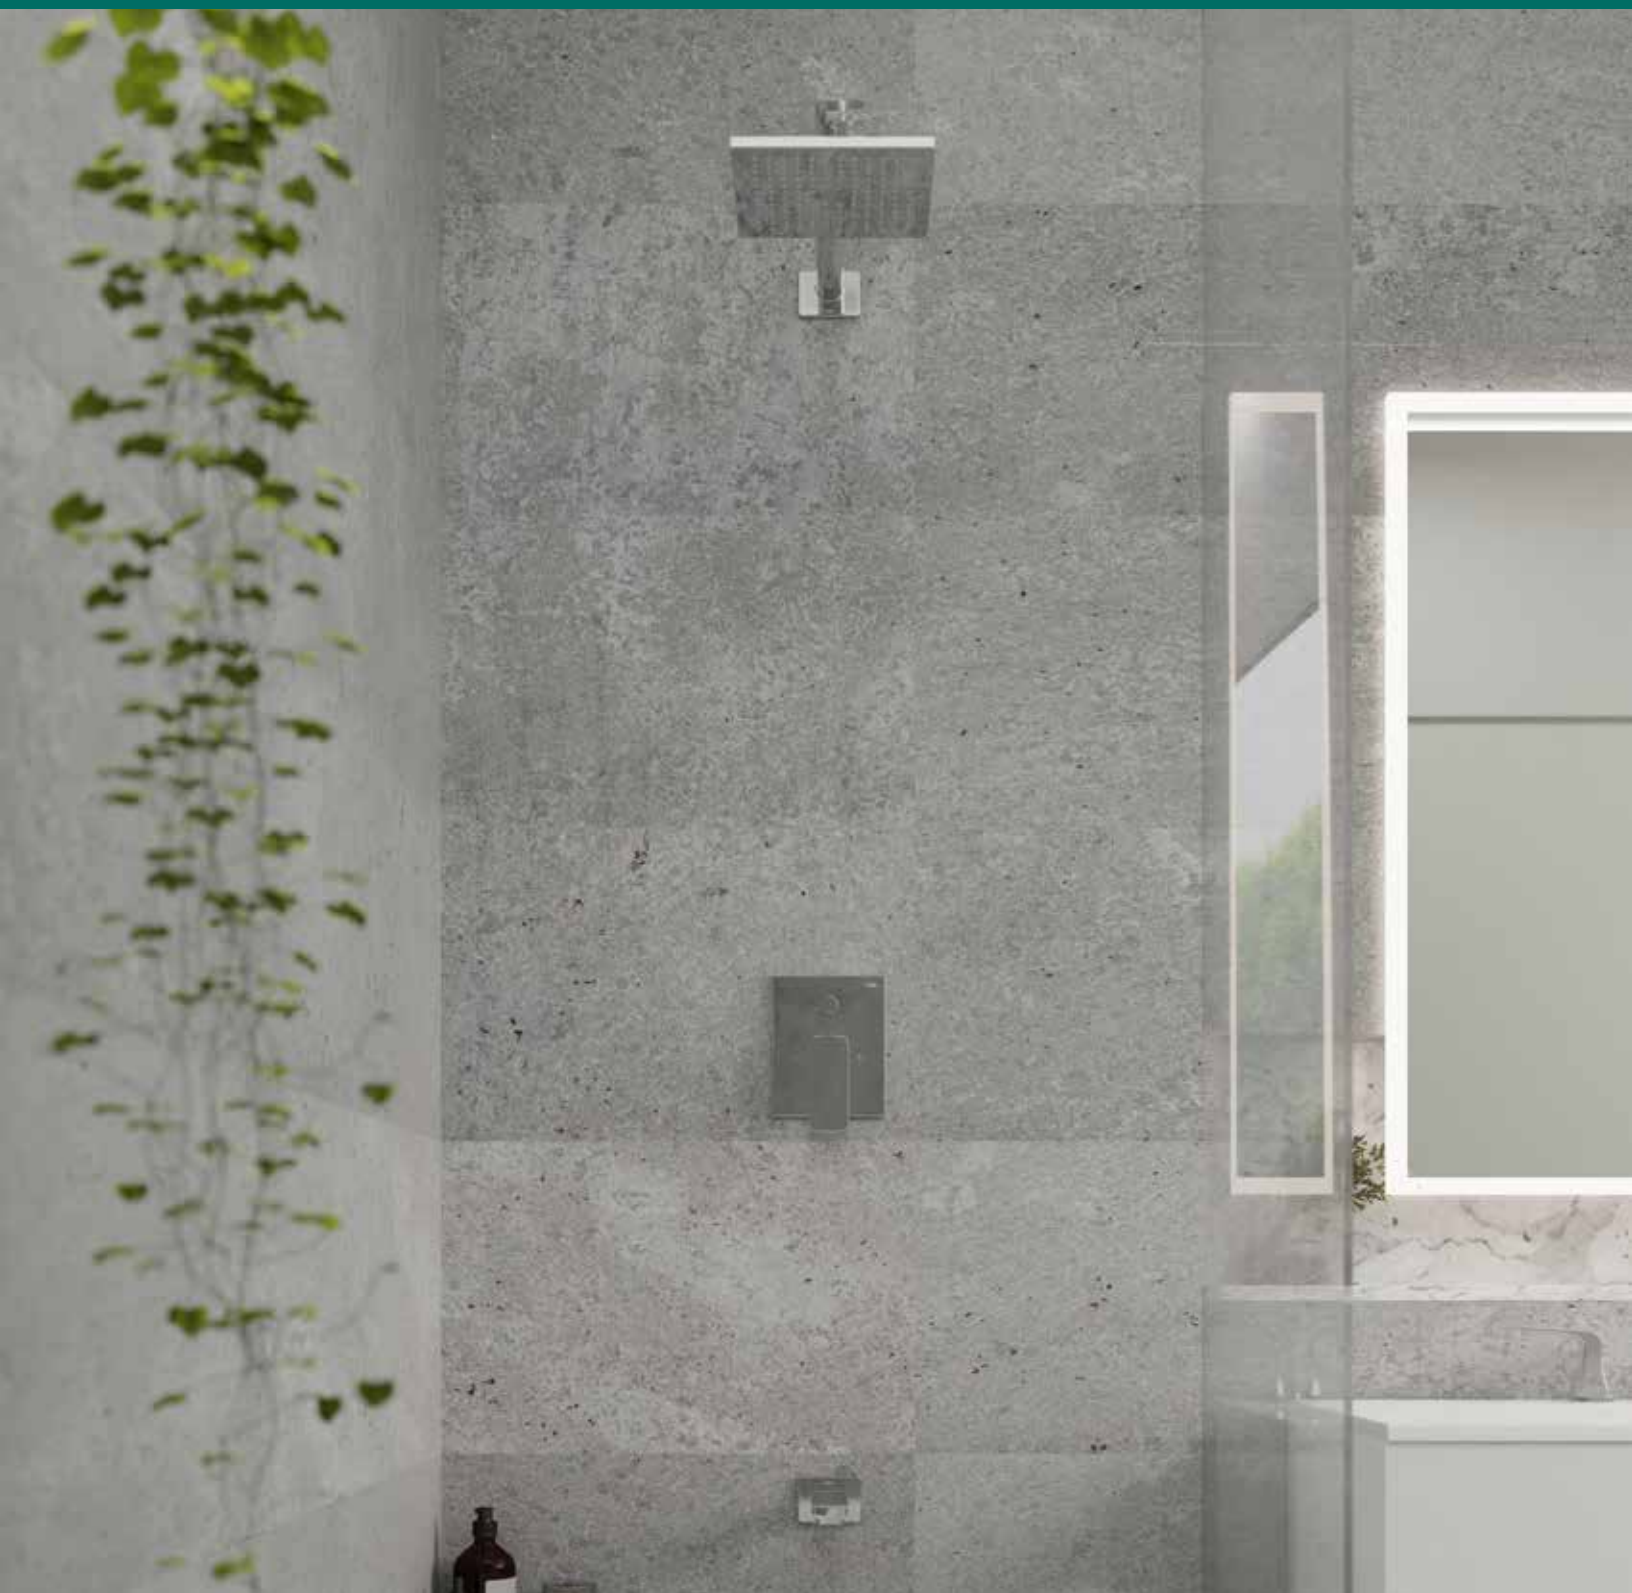

SHOWERS

ELEMENTAL PLUS 3-PIECE SHOWER KIT