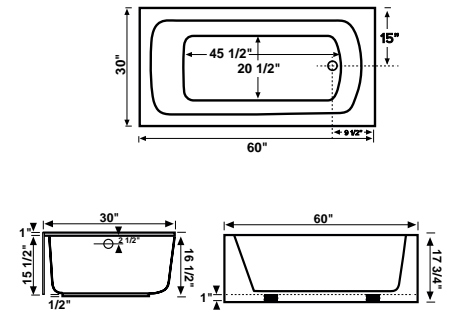

GLOSSY WHITE LEFT DRAIN
BF013260L3
\$1,556.00

Drain not included

VISTA

ACRYLIC ALCOVE SKIRTED BATHTUB 30"X60"

GLOSSY WHITE RIGHT DRAIN
BF003060L4
\$1,173.00

GLOSSY WHITE LEFT DRAIN
BF013060L4
\$1,173.00

Drain not included