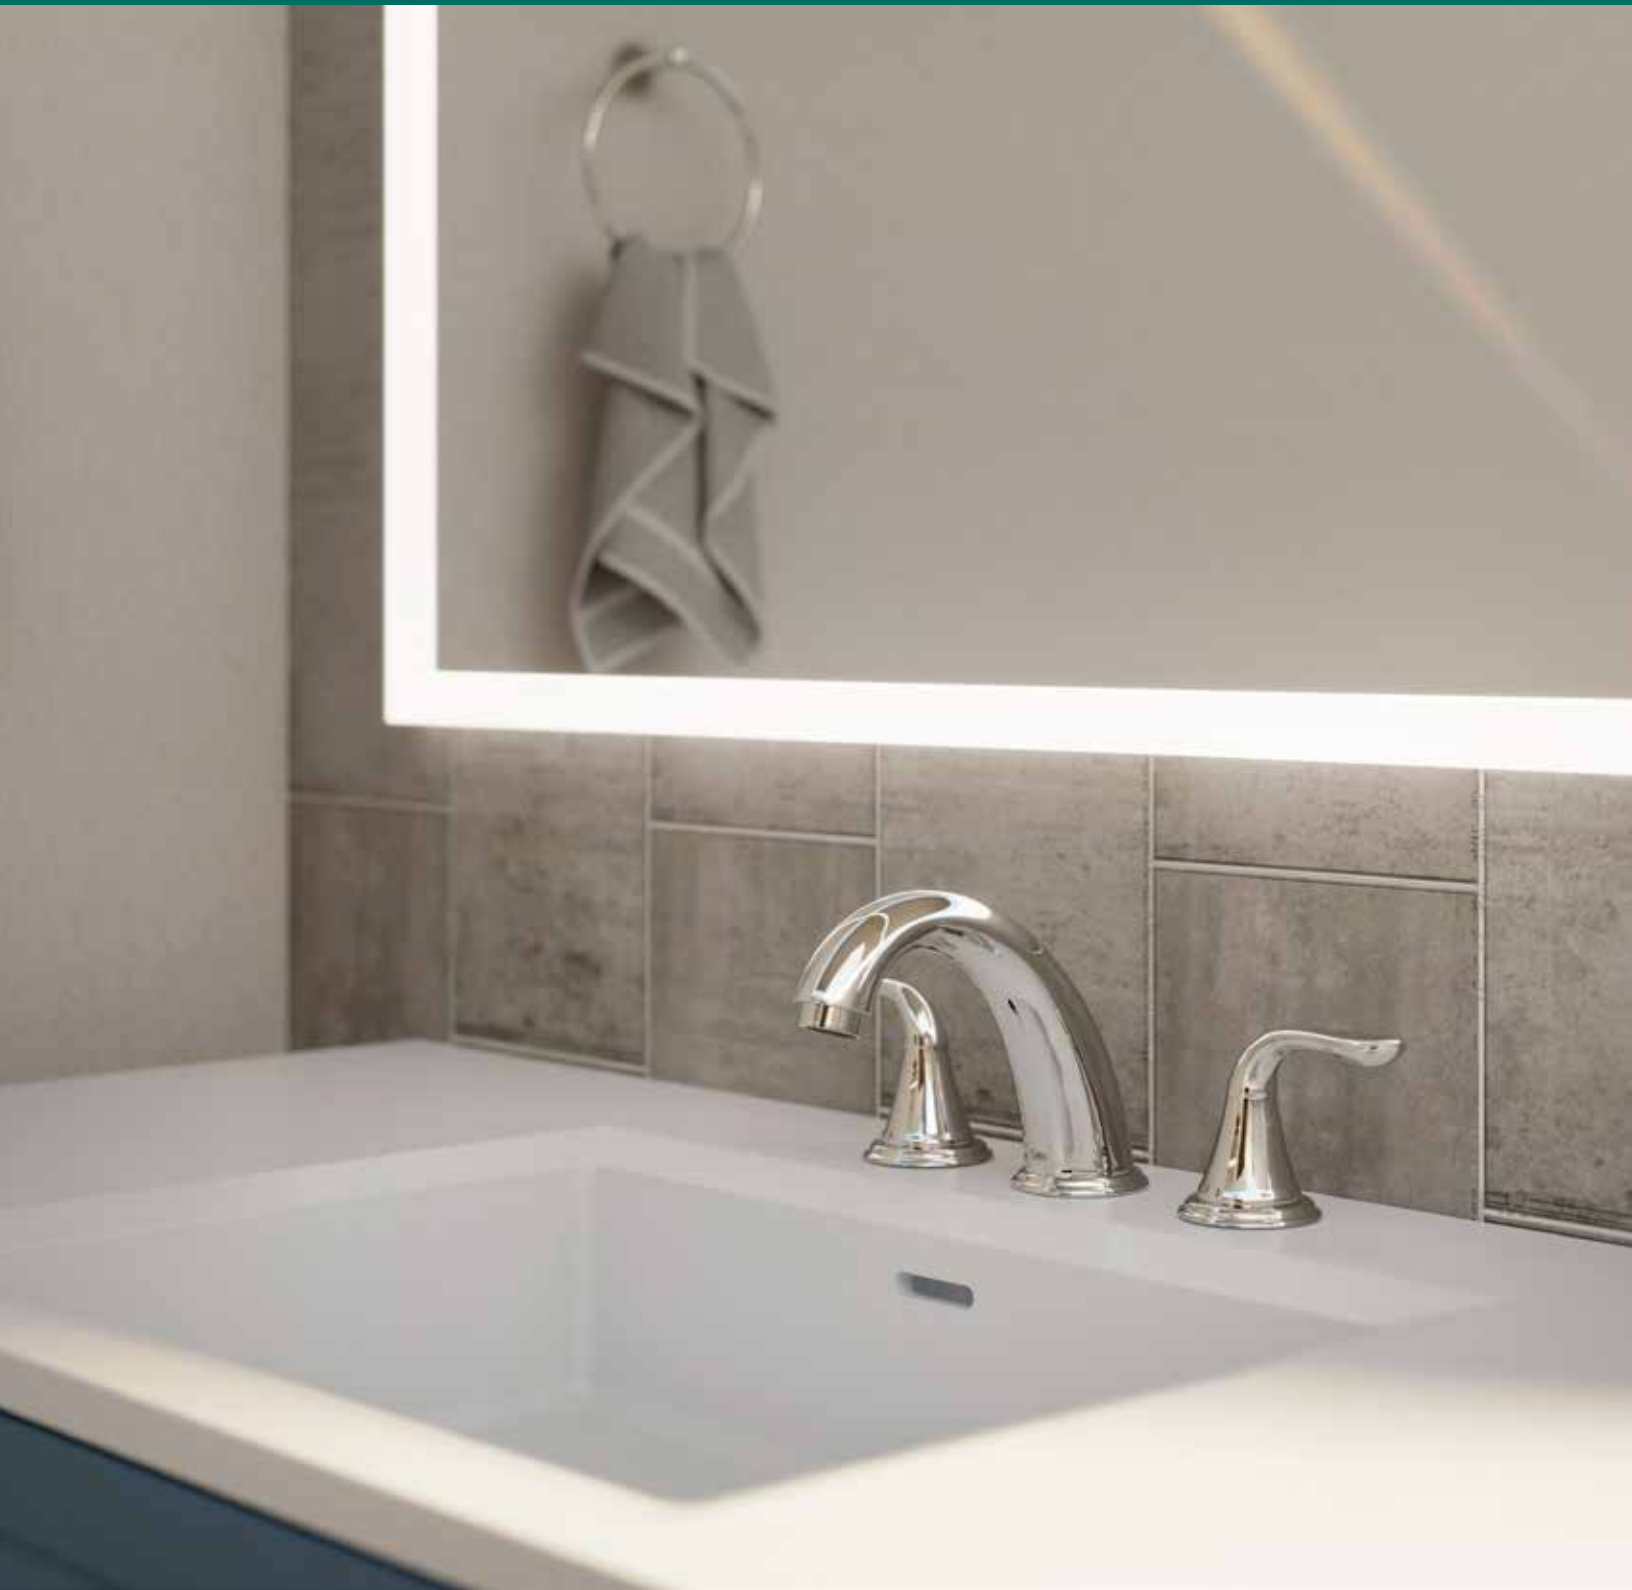

SINKS

KANSAS ACRYLIC SINK 48"