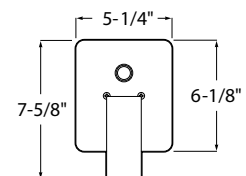

CHROME
B5004Z9CR0
\$435.00

Valve is included.

LEAN SHOWER MIXER, SINGLE FUNCTION

CHROME
B5002Z8CR0
\$259.00

Valve is included.

LEAN SHOWER MIXER, 2 FUNCTIONS

CHROME
B5003Z8CR0
\$389.00

Valve is included.