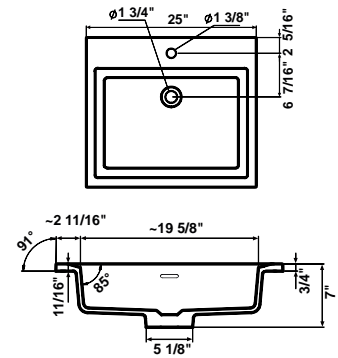

SINKS

KANSAS ACRYLIC SINK 24"

GLOSSY WHITE
3ZT0760010300
$530.00

COMPATIBLE WITH
Kansas Freestanding Vanity 24"