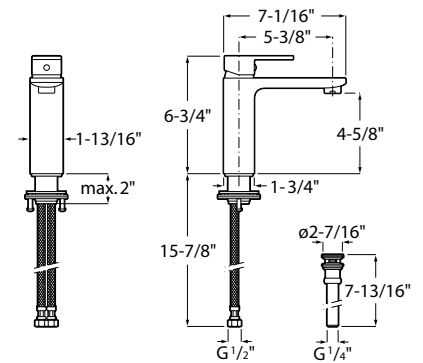

MASTER SINGLE-HANDLE SINK FAUCET

CHROME   **MATTE BLACK**
B5001E2CR0   B5005Z9R10
$154.00 $185.00

Flow rate 1.2 gpm. Pop-up drain included.