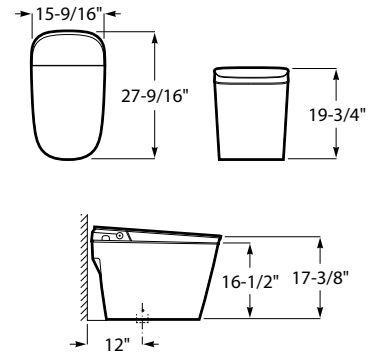

Siphonic, single flush 1.28 gpf
Standard 12" rough-in
Integrated tank
Fixing kit included
Electrical connection, 110-120V

ULTRA PLUS ONE-PIECE ELONGATED BIDET TOILET

GLOSSY WHITE
31Q3770010300
\$1,173.00