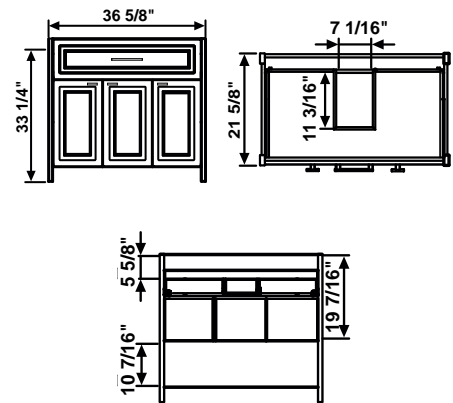

KANSAS FREESTANDING VANITY 36"

MATTE WHITE   FROST BLUE
B60012M450   B60013M450
$ 1,480.00 $ 1,480.00

Material: Particle board.
Soft-close doors and drawers.

Sink and handles are not included:
3ZT0780010300 - Kansas Resin Sink 36"
B60002M550 - Handle Kit Chrome
B60003M550 - Handle Kit Matte Black