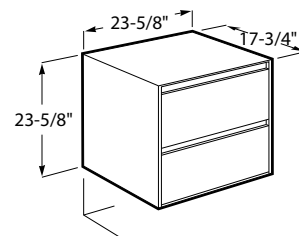

CUBE
WALL-HUNG VANITY 24"

GLOSSY WHITE
B60023M020
\$ 593.00

GOLD
B60024M020
\$ 593.00

Material: MDF.
Soft-close drawers.

Sink is not included. Sink options:
3ZB0450013300 - Helena Solid Surface Sink
3101310012300 - Precise Plus Resin Sink
1421310010300 - Domo Vitreous China Sink