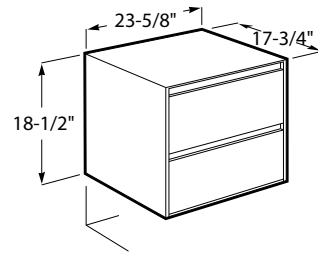

SPACE
WALL-HUNG VANITY 24"

GLOSSY WHITE
B60001M460
$ 519.00

Material: MDF.
Soft-close drawers.

Sink is not included. Sink options:
3ZB0450013300 - Helena Solid Surface Sink
3101310012300 - Precise Plus Resin Sink
1421310010300 - Domo Vitreous China Sink