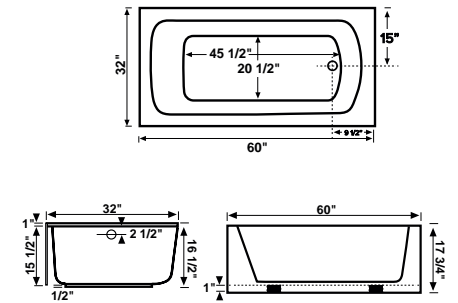

VISTA

ACRYLIC ALCOVE SKIRTED BATHTUB 32"X60"

GLOSSY WHITE RIGHT DRAIN
BF003260L4
$1,296.00

GLOSSY WHITE LEFT DRAIN
BF013260L4
$1,296.00