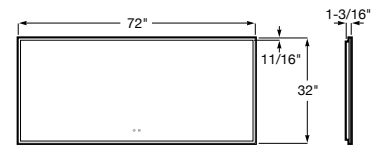

LUMINI RECTANGULAR LIGHTED MIRROR 72"

B60006M470
$963.00

On/off switch
Adjustable color temperature
Built-in defogger
120V / 60Hz / 46.6W