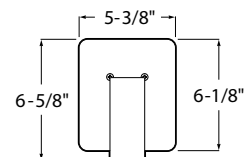

CHROME
B5004Z9CR0
\$435.00

Valve is included.

LEAN SHOWER MIXER, SINGLE FUNCTION

CHROME
B5002Z8CR0
\$259.00

Valve is included.

LEAN SHOWER MIXER, 2 FUNCTIONS

CHROME
B5003Z8CR0
\$389.00

Valve is included.