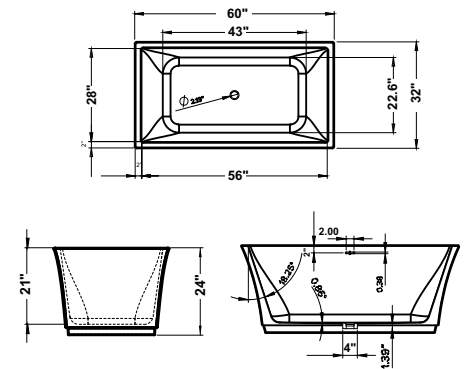

LURA
ACRYLIC FREESTANDING BATHTUB 32"X60"

GLOSSY WHITE
BF003260L1
$2,099.00

Drain included