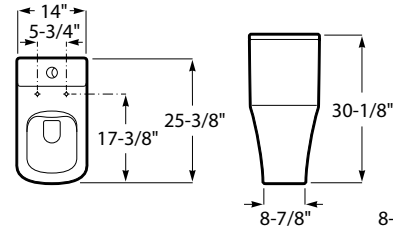

EDGE ONE-PIECE RIMLESS™ ELONGATED TOILET

GLOSSY WHITE
3D33780010300
$575.00

Siphonic, dual flush 1.6/1 gpf
Standard 12" rough-in
Seat and cover included
Fixing kit included