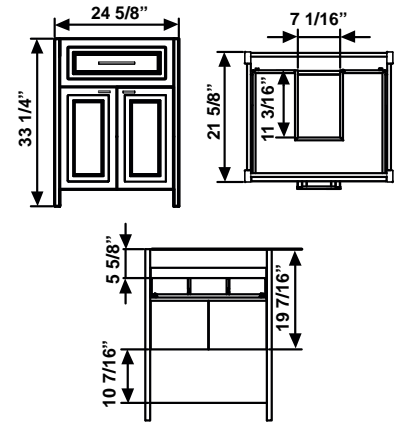

KANSAS FREESTANDING VANITY 24"

MATTE WHITE   FROST BLUE
B60010M450   B60011M450
$ 1,120.00 $ 1,120.00

Material: Particle board.
Soft-close doors and drawers.

Sink and handles are not included:
3ZT0760010300 - Kansas Resin Sink 24"
B60000M550 - Handle Kit Chrome
B60001M550 - Handle Kit Matte Black