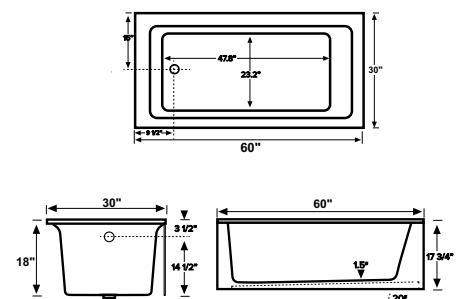

ISOLA
ACRYLIC ALCOVE SKIRTED BATHTUB 30"X60"

GLOSSY WHITE
RIGHT DRAIN
BF003060L3
$1,490.00

GLOSSY WHITE
LEFT DRAIN
BF013060L3
$1,490.00

Drain not included