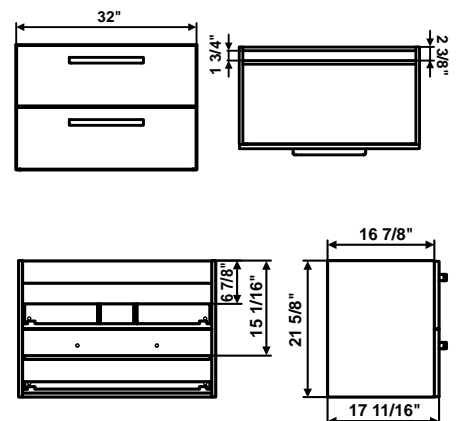

ELEMENTAL WALL-HUNG VANITY 32"

MATTE WHITE B60008M450 $ 778.00	GOLD B60009M450 $ 778.00

Material: Particle board.
Soft-close drawers, total extraction.

Sink and handles are not included:
1421320010300 - Domo Vitreous China Sink
3ZB0540013300 - Helena Solid Surface Sink
3101310013300 - Precise Plus Resin Sink
B60016M450 - Handle Kit Chrome
B60017M450 - Handle Kit Matte Black