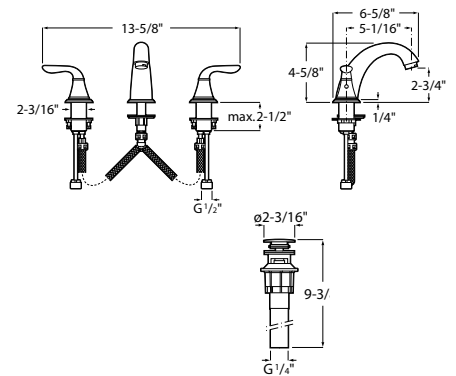

CLASSIC WIDESPREAD SINK FAUCET

CHROME   MATTE BLACK
B5009Z6CR0   B5000Z6RI0
$175.00 $207.00

Flow rate 1.2 gpm. Pop-up drain included.