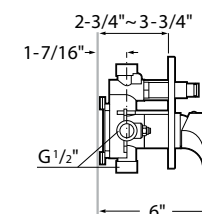

CHROME
B5004Z9CR0
\$435.00

Valve is included.

LEAN SHOWER MIXER, SINGLE FUNCTION

CHROME
B5002Z8CR0
\$259.00

Valve is included.

LEAN SHOWER MIXER, 2 FUNCTIONS

CHROME
B5003Z8CR0
\$389.00

Valve is included.