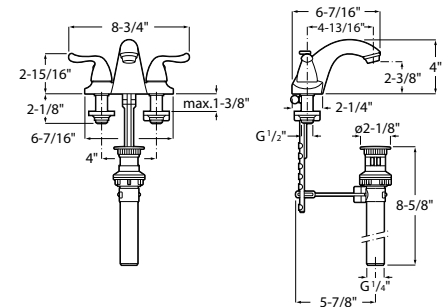

CLASSIC WIDESPREAD SINK FAUCET

 CHROME MATTE BLACK
 B5009Z6CR0 B5000Z6RI0
 \$175.00 \$207.00

Flow rate 1.2 gpm. Pop-up drain included.

ELEMENTAL 4\"/>

 CHROME
 B5008Z6CR0
 \$80.00

Flow rate 1.2 gpm. Pop-up drain included.