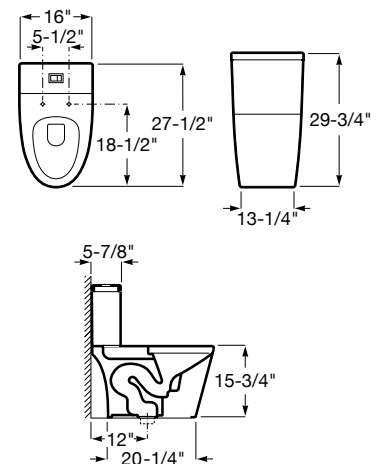

FLOW ONE-PIECE RIMLESS™ ELONGATED TOILET

GLOSSY WHITE MATTE BLACK
3Z53780010300 3Z53780640300
$575.00 $765.00

Siphonic, dual flush 1.6/1 gpf
Standard 12" rough-in
Seat and cover included
Fixing kit included