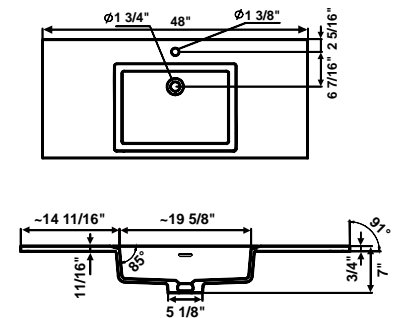

KANSAS ACRYLIC SINK 48"

GLOSSY WHITE
3ZT0790010300
$673.00

COMPATIBLE WITH
Kansas Freestanding Vanity 48"