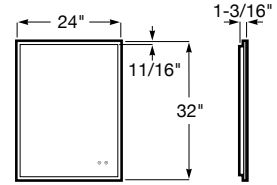

MIRRORS

LUMINI
RECTANGULAR LIGHTED MIRROR 24"

B60001M470
\$480.00

On/off switch
Adjustable color temperature
Built-in defogger
120V / 60Hz / 46.6W

LUMINI
RECTANGULAR LIGHTED MIRROR 32"

B60002M470
\$525.00

On/off switch
Adjustable color temperature
Built-in defogger
120V / 60Hz / 46.6W