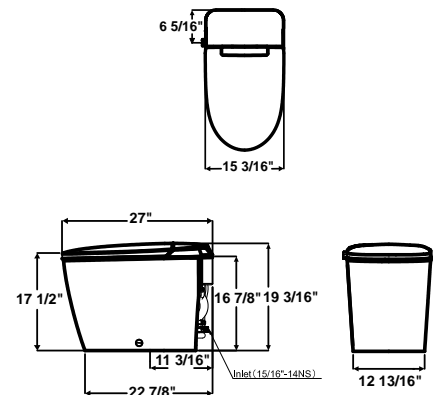

Siphonic, single flush 1.28 gpf
Standard 12" rough-in
Integrated tank
Fixing kit included
Electrical connection, 110-120V

ULTRA PLUS ONE-PIECE ELONGATED BIDET TOILET

GLOSSY WHITE
31Q3770010300
\$1,173.00