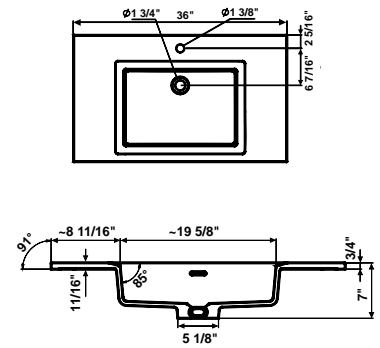

KANSAS ACRYLIC SINK 36"

GLOSSY WHITE
3ZT0780010300
$593.00

COMPATIBLE WITH
Kansas Freestanding Vanity 36"