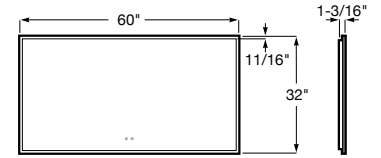

MIRRORS

LUMINI RECTANGULAR LIGHTED MIRROR 60"

B60005M470
$877.00

On/off switch
Adjustable color temperature
Built-in defogger
120V / 60Hz / 46.6W