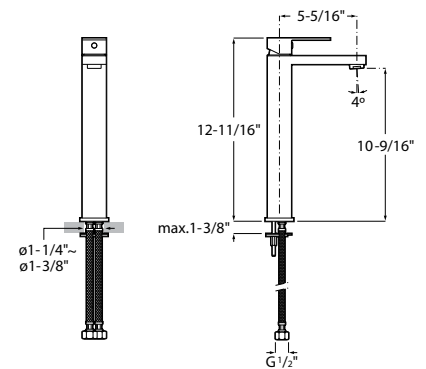

CUBE SINGLE-HANDLE HIGH NECK SINK FAUCET

CHROME
B5001Z9CR0
$299.00

Flow rate 1.2 gpm. Drain not included.