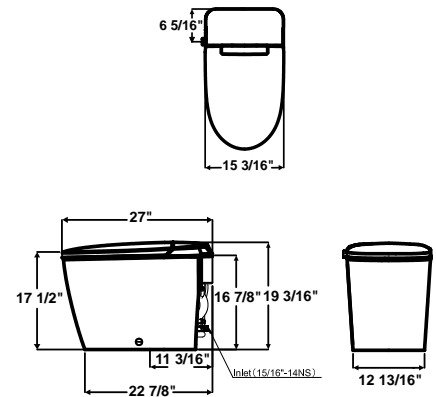

ULTRA ONE-PIECE RIMLESS™ ELONGATED TOILET

GLOSSY WHITE
31Q3770012300
$790.00

Siphonic, single flush 1.28 gpf
Standard 12" rough-in
Tankless
Fixing kit included

Optional:
31Q3770011300 - Ultra wall-mount flushing sensor
31Q3770020300 - Ultra decorative plate matte black
31Q3770910300 - Ultra decorative plate chrome