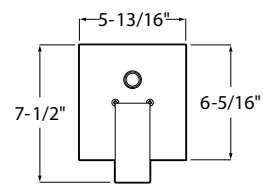

CUBE SHOWER MIXER, SINGLE FUNCTION

 CHROME
 B5002Z9CR0
 \$265.00

Valve is included.

SHOWERS

CUBE SHOWER MIXER, 2 FUNCTIONS

CHROME
B5003Z9CR0
\$402.00

Valve is included.

CUBE SHOWER MIXER, 3 FUNCTIONS