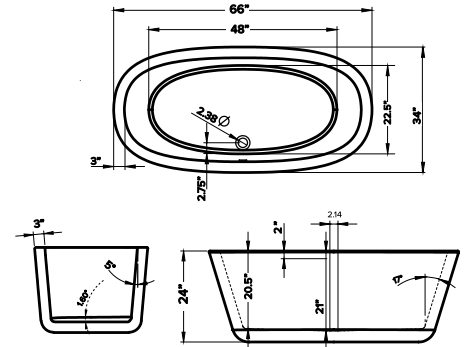

GALA
ACRYLIC FREESTANDING BATHTUB 32"X66"

GLOSSY WHITE
BF003266L2
$1,790.00

Drain included