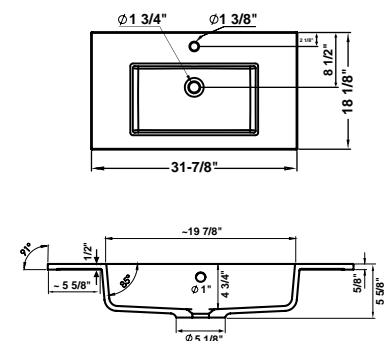

PRECISE ACRYLIC SINK 32"

GLOSSY WHITE
1421320010300
$506.00

COMPATIBLE WITH
Elemental Wall-Hung Vanity 32"
Cube Wall-Hung Vanity 32"
Space Wall-Hung Vanity 32"