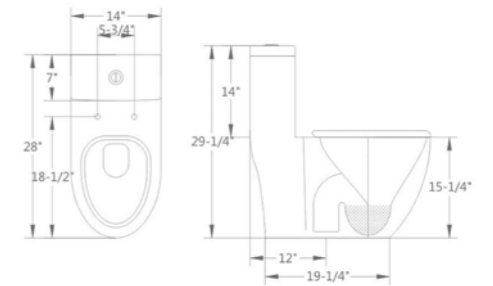

Siphonic one-piece closet
Size: 28"×14"×29-1/4"
s-trap: 12" rounding-in

UF Toilet Seat
Soft Close
Water Saving