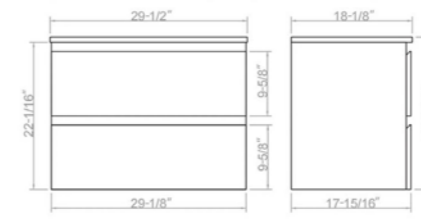

## UMV-NW

NATURAL WOOD

**UMV24-NW**

**Material:** PVC Cabinet Two Drawer  
**Size:** 23" \* 18" \* 22"

**UMV30-NW**

**Material:** PVC Cabinet Two Drawer  
**Size:** 29" \* 18" \* 22"

**UMV36-NW**

**Material:** PVC Cabinet Two Drawer  
**Size:** 35" \* 18" \* 22"

**UMV48-NW**

**Material:** PVC Cabinet Two Drawer  
**Size:** 1190\*455\*560mm  
/47" \* 18" \* 22"

**UMV60-NW**

**Material:** PVC Cabinet Two Drawer  
**Size:** 1490\*455\*560mm  
/60" \* 18" \* 22"

## NW-LG

NATURAL WOOD

**NW24-LG**

**Material:** PVC material compatible poly basin and ceramic counter top  
**Size:** 23.6"×18"×34.6"

**NW30L-LG**

**Material:** PVC material compatible poly basin and ceramic counter top  
**Size:** 29.5"×18"×34.6"