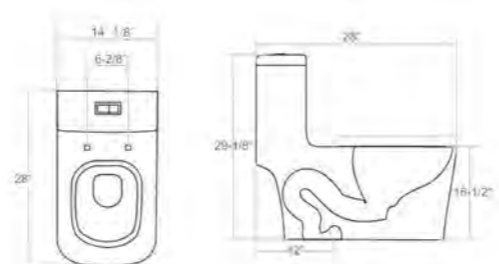

Siphonic one-piece closet  
 Size: 28"×14"×29-1/4"  
 s-trap: 12" rounding-in

UF Toilet Seat  
 Soft Close  
 Water Saving

**ONE PIECE TOILET**

**A09**

Siphonic one-piece closet

Siphonic one-piece closet  
 Size: 28\*\*15\*\*30-1/2"  
 s-trap: 12" rounding-in  
 UF Toilet Seat  
 Soft Close  
 Water Saving