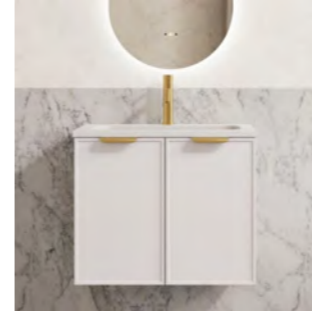

Material: PVC Cabinet  
Size: 58-5/8" \* 18" \* 18-34"

**CB60DW-MW/MB**

Material: PVC Cabinet  
Size: 58-5/8" \* 18" \* 18-34"

**CM-WH**

WHITE

**CM24W-MW**

Material: PVC Cabinet  
Size: 23-1/4" \* 18" \* 34"