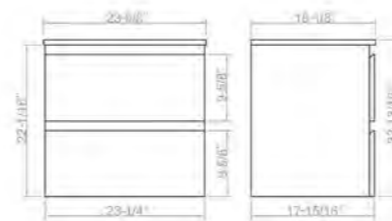

## UMV-NW

NATURAL WOOD

**UMV24-NW**

**Material:** PVC Cabinet Two Drawer  
**Size:** 23" \* 18" \* 22"

**UMV30-NW**

**Material:** PVC Cabinet Two Drawer  
**Size:** 29" \* 18" \* 22"

**UMV36-NW**

**Material:** PVC Cabinet Two Drawer  
**Size:** 35" \* 18" \* 22"

**UMV48-NW**

**Material:** PVC Cabinet Two Drawer  
**Size:** 1190\*455\*560mm  
/47" \* 18" \* 22"

**UMV60-NW**

**Material:** PVC Cabinet Two Drawer  
**Size:** 1490\*455\*560mm  
/60" \* 18" \* 22"

## NW-LG

NATURAL WOOD

**NW24-LG**

**Material:** PVC material compatible poly basin and ceramic counter top  
**Size:** 23.6"×18"×34.6"

**NW30L-LG**

**Material:** PVC material compatible poly basin and ceramic counter top  
**Size:** 29.5"×18"×34.6"