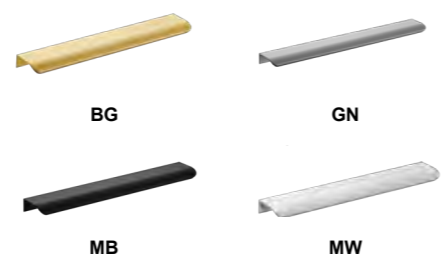

CA-WH

CA24WH-MW

Material: Fluted Curved Vanity with soft closing drawers
Size: 23.23"×19.41"×18.50"

CA24WH-MB

Material: Fluted Curved Vanity with soft closing drawers
Size: 23.23"×19.41"×18.50"

CA30WH-MW

Material: Fluted Curved Vanity with soft closing drawers
Size: 29.13"×19.41"×18.5"

CA30WH-MB

Material: Fluted Curved Vanity with soft closing drawers
Size: 29.13"×19.41"×18.50"

CA36WH-MW

Material: Fluted Curved Vanity with soft closing drawers
Size: 35.04"×19.41"×18.50"

CA36WH-MB

Material: Fluted Curved Vanity with soft closing drawers
Size: 35.04"×19.41"×18.50"

Handle: