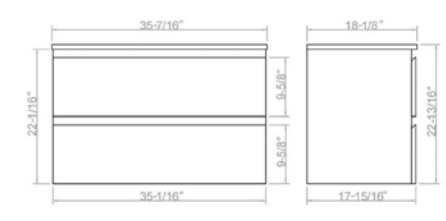

## UMV-NW

NATURAL WOOD

**UMV24-NW**

**Material:** PVC Cabinet Two Drawer  
**Size:** 23" \* 18" \* 22"

**UMV30-NW**

**Material:** PVC Cabinet Two Drawer  
**Size:** 29" \* 18" \* 22"

**UMV36-NW**

**Material:** PVC Cabinet Two Drawer  
**Size:** 35" \* 18" \* 22"

**UMV48-NW**

**Material:** PVC Cabinet Two Drawer  
**Size:** 1190\*455\*560mm  
/47" \* 18" \* 22"

**UMV60-NW**

**Material:** PVC Cabinet Two Drawer  
**Size:** 1490\*455\*560mm  
/60" \* 18" \* 22"

## NW-LG

NATURAL WOOD

**NW24-LG**

**Material:** PVC material compatible poly basin and ceramic counter top  
**Size:** 23.6"×18"×34.6"

**NW30L-LG**

**Material:** PVC material compatible poly basin and ceramic counter top  
**Size:** 29.5"×18"×34.6"