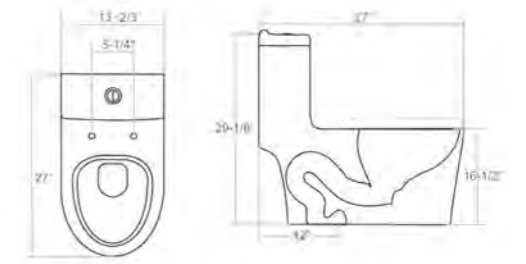

Siphonic one-piece closet
Size: 27**14**28"
s-trap: 12" rounding-in
UF Toilet Seat
Soft Close
Water Saving