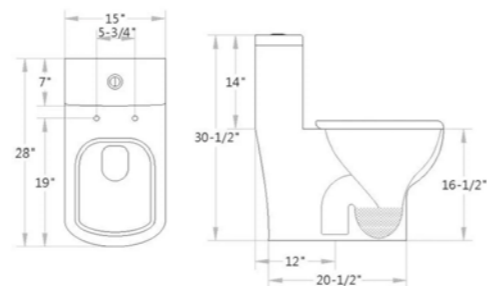

Siphonic one-piece closet
Size: 28"×15"×30-1/2"
s-trap: 12" rounding-in

UF Toilet Seat
Soft Close
Water Saving