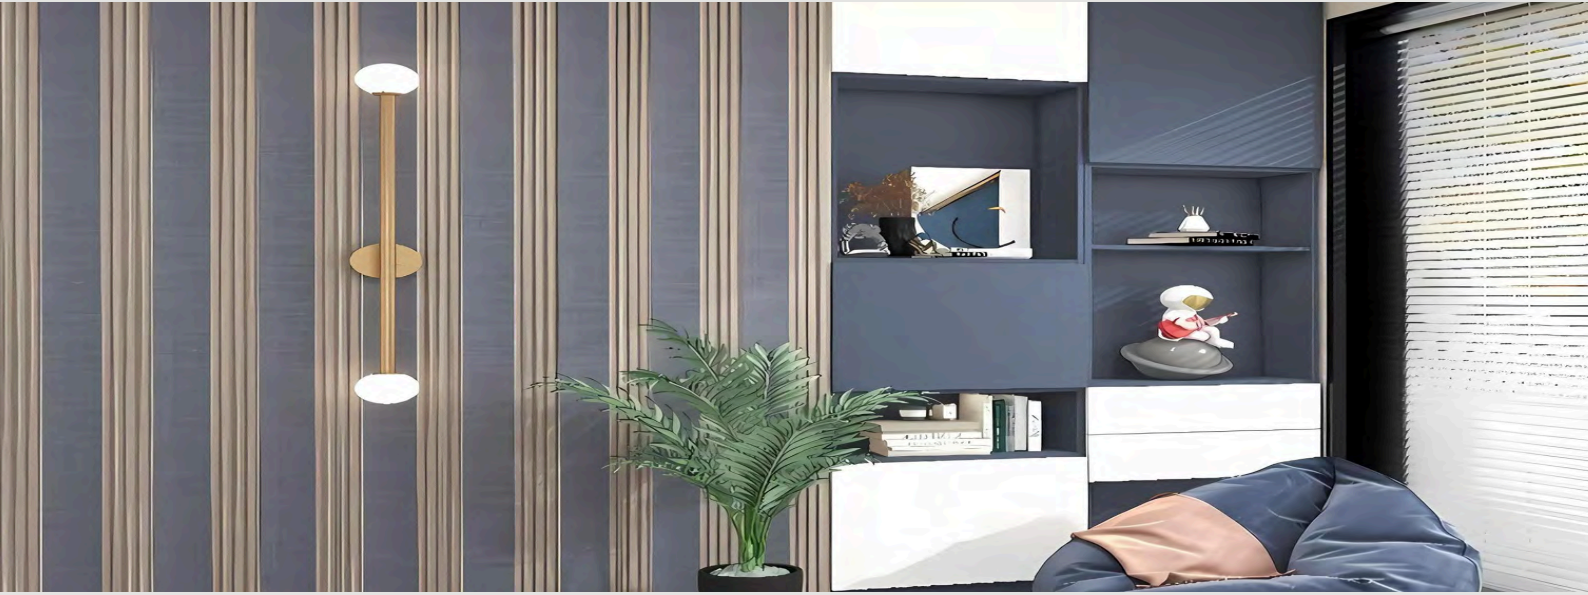

WALL PANELS INTERIOR

114"x6"

LUXURY BLACK

LUXURY SAND

LUXURY SILVER

WAVY CREAM

WAVY BLACK

WAVY GRAY