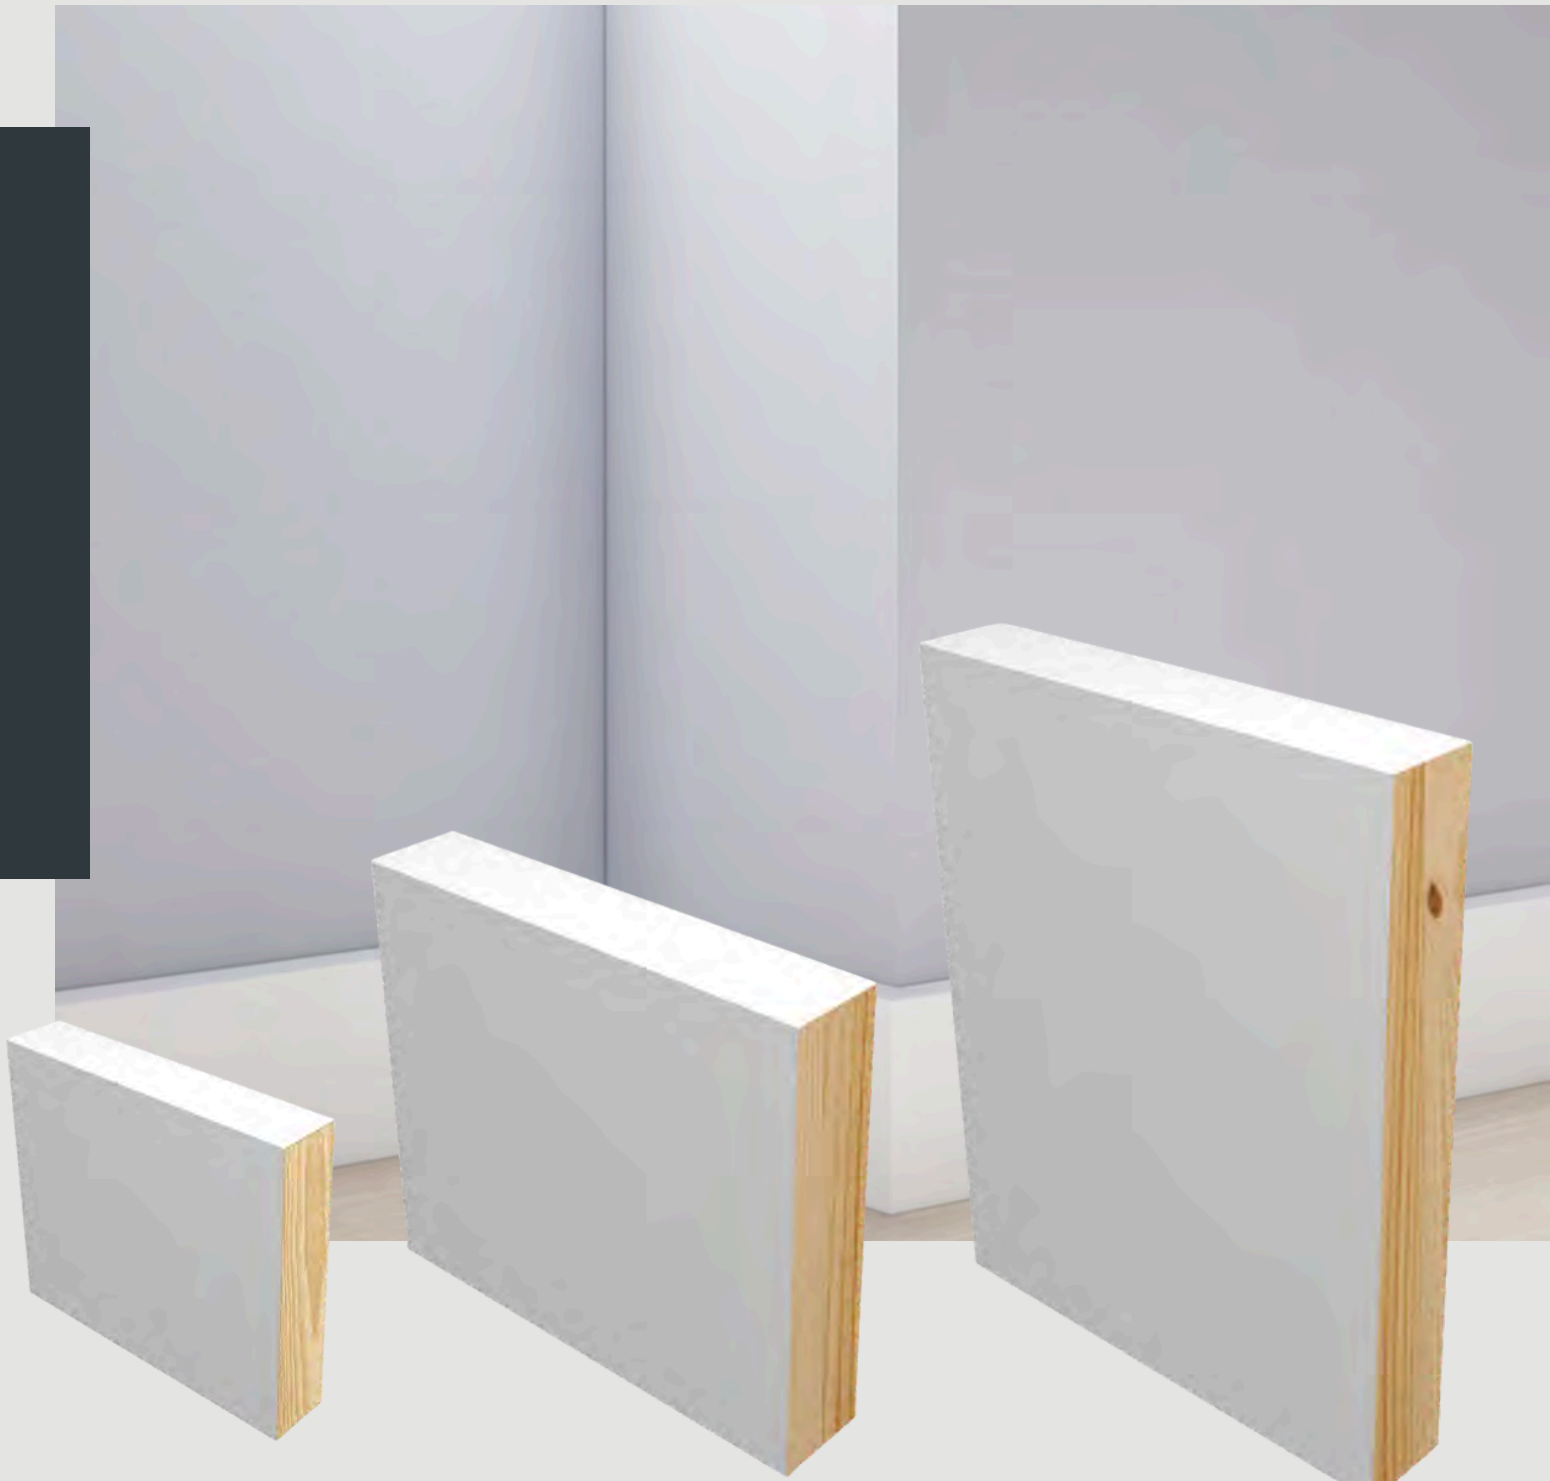

114"x5.75"

12 GRAPHITE

10 CEDAR

BASEBOARDS

BB-PIX3-14MM
BB-PIX3-18MM

BB-PIX4-14MM
BB-PIX4-18MM

BB-PIX6-14MM
BB-PIX6-18MM

8880 NW 24 Terrace Doral, FL 33172