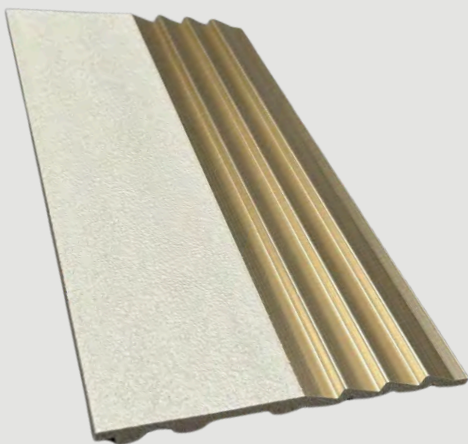

WALL PANELS INTERIOR

114"x6"

LUXURY BLACK

LUXURY SAND

LUXURY SILVER

WAVY CREAM

WAVY BLACK

WAVY GRAY